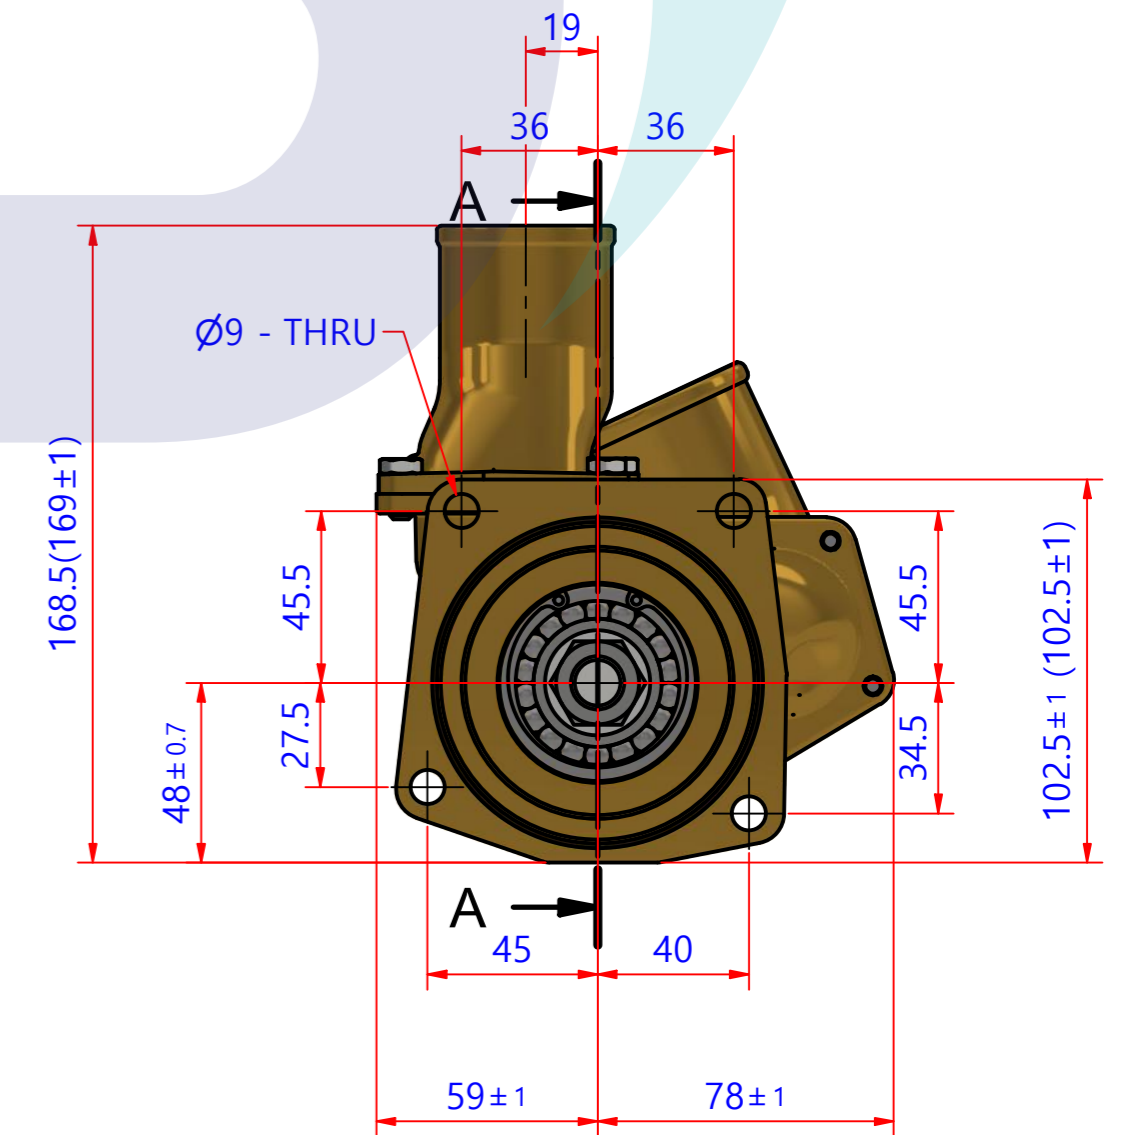

# JPR-YM06LY3

부품 리스트					
항목	수량	부품번호	주제	재질	설명
1	1	PUA0139	PUMP ASSY		JPR-YM06LY3

Drawing by	Checked by	Approved by - date	Model Name	Date	Scale
강명진	C.I, JEON		JPR-YM06LY3	2016-09-28	1:1
			PUMP ASSY		
			PART NUMBER	Edition	Sheet
			PUA0139(0)	0	A2

품 번	PUA0139
품 명	JPR-YM06LY3

A: MAJOR KIT B: MINOR KIT C: CAM SET D: M-SEAL SET E: IMPELLER KIT

No.	QTY	PART NUMBER	PART NAME	A (JSK0127)	B (JSM0127)	C (CAMSET0041)	D (MCSSET0021)	E (JIKJMP062)
1	2	BER0004	BEARING	X				
2	1	BOL001901	NUT	X				
3	1	BOL0031	BRONZE WASHER	X	X	X		
4	4	BOL0081	HEX BOLT	X				
5	1	BOL0129	FLAT WASHER	X				
6	1	BOL0137	HEX BOLT	X	X	X		
7	6	BOL0182	HEX BOLT	X	X			
8	1	CAM0041	CAM	X	X	X		
9	1	7376-01	RUBBER IMPELLER	X	X			X
10	1	KEY0013	KEY	X				
11	1	MCS0042	CARBON	X	X		X	
12	1	MCS0043	CERAMIC	X	X		X	
13	1	ORG0013	O-RING	X				
14	1	ORG0074	O-RING	X	X (1)			
15	2	ORG0081	O-RING	X	X (1)			X (1)
16	1	PBC0225	PUMP CASING					
17	1	PBC0226	PUMP COVER	X	X			
18	1	PBC0227	PUMP CONNECTION					
19	1	PIN0001	PIN					
20	1	RET0053	RETAINER	X				
21	1	SHA0129	SHAFT	X				
22	1	SNP0008	SNAP-RING	X	X			
23	1	SNP0011	SNAP-RING	X				
24	1	WER0001	WEAR PLATE	X	X			

PART LIST					
No.	QTY	PART LIST	PART NAME	MAT	DESCRIPTION
1	1	PUA0139	PUMP ASSY		JPR-YM06LY3

Drawing by M.J.KANG	Checked by C.I. JEON	Approved by - date	Model Name JPR-YM06LY3	Date 2016-11-09	Scale 1:1
			<b>PUMP PART'S VIEW</b>		
			PART NUMBER PUA0139(0)	Edition 0	Sheet A2