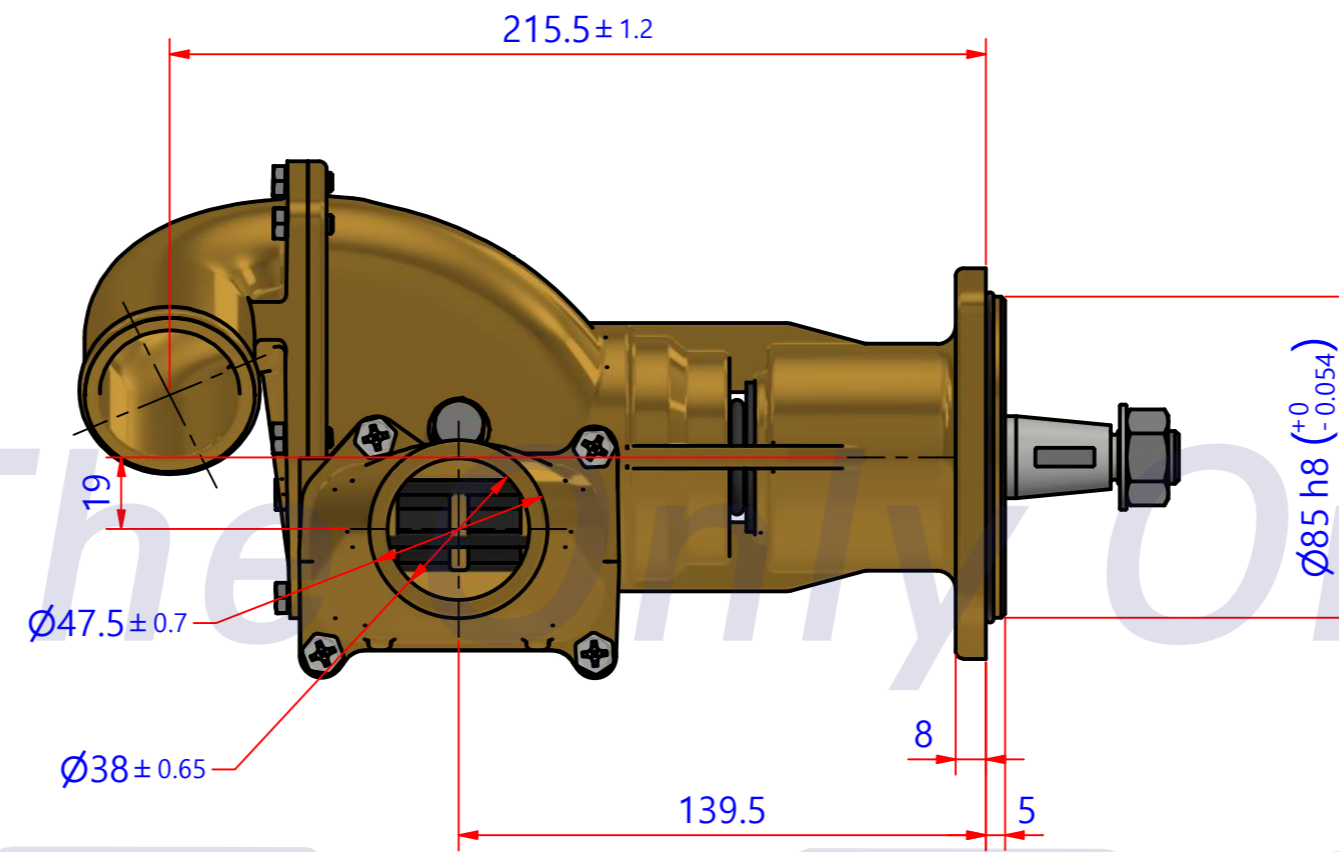

# JPR-YM06LY3

부품 리스트					
항목	수량	부품번호	주제	재질	설명
1	1	PUA0139	PUMP ASSY		JPR-YM06LY3

Drawing by	Checked by	Approved by - date	Model Name	Date	Scale
강명진	C.I, JEON		JPR-YM06LY3	2016-09-28	1:1
			PUMP ASSY		
			PART NUMBER	Edition	Sheet
			PUA0139(0)	0	A2

품 번	PUA0139
품 명	JPR-YM06LY3

A: MAJOR KIT B: MINOR KIT C: CAM SET D: M-SEAL SET E: IMPELLER KIT

No.	QTY	PART NUMBER	PART NAME	A (JSK0127)	B (JSM0127)	C (CAMSET0041)	D (MCSSET0021)	E (JIKJMP062)
1	2	BER0004	BEARING	X				
2	1	BOL001901	NUT	X				
3	1	BOL0031	BRONZE WASHER	X	X	X		
4	4	BOL0081	HEX BOLT	X				
5	1	BOL0129	FLAT WASHER	X				
6	1	BOL0137	HEX BOLT	X	X	X		
7	6	BOL0182	HEX BOLT	X	X			
8	1	CAM0041	CAM	X	X	X		
9	1	7376-01	RUBBER IMPELLER	X	X			X
10	1	KEY0013	KEY	X				
11	1	MCS0042	CARBON	X	X		X	
12	1	MCS0043	CERAMIC	X	X		X	
13	1	ORG0013	O-RING	X				
14	1	ORG0074	O-RING	X	X (1)			
15	2	ORG0081	O-RING	X	X (1)			X (1)
16	1	PBC0225	PUMP CASING					
17	1	PBC0226	PUMP COVER	X	X			
18	1	PBC0227	PUMP CONNECTION					
19	1	PIN0001	PIN					
20	1	RET0053	RETAINER	X				
21	1	SHA0129	SHAFT	X				
22	1	SNP0008	SNAP-RING	X	X			
23	1	SNP0011	SNAP-RING	X				
24	1	WER0001	WEAR PLATE	X	X			

PART LIST					
No.	QTY	PART LIST	PART NAME	MAT	DESCRIPTION
1	1	PUA0139	PUMP ASSY		JPR-YM06LY3

Drawing by M.J.KANG	Checked by C.I. JEON	Approved by - date	Model Name JPR-YM06LY3	Date 2016-11-09	Scale 1:1
			<b>PUMP PART'S VIEW</b>		
			PART NUMBER PUA0139(0)	Edition 0	Sheet A2