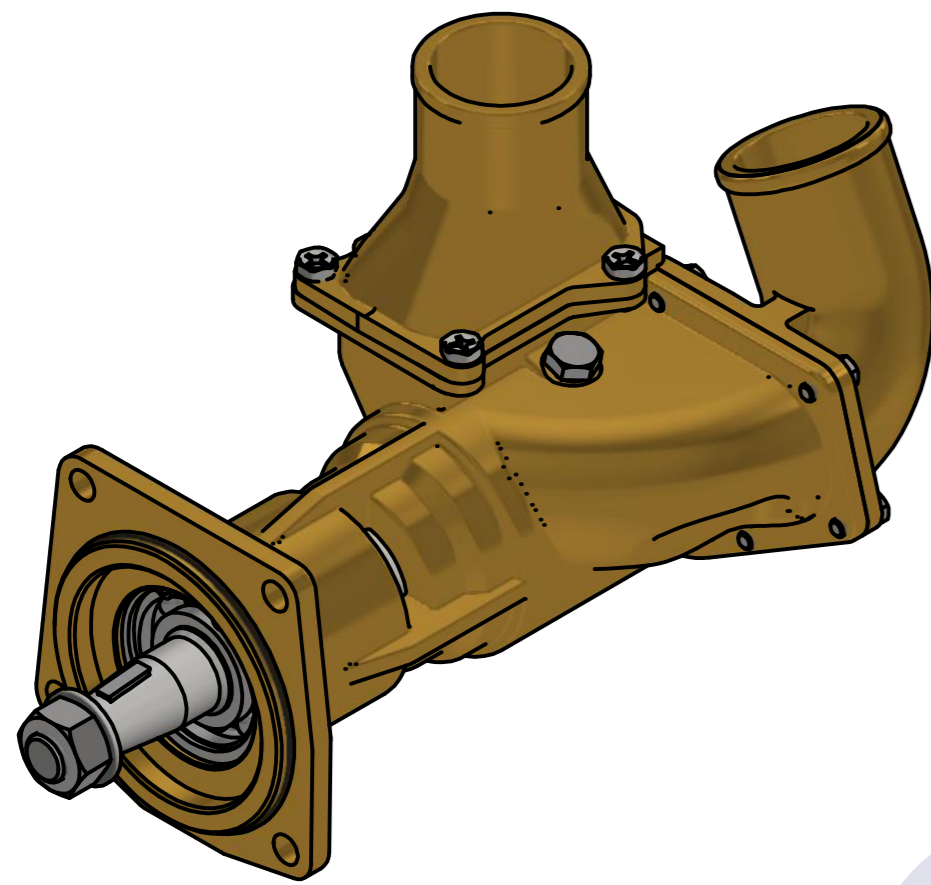

# JPR-YM06LY3

부품 리스트					
항목	수량	부품번호	주제	재질	설명
1	1	PUA0139	PUMP ASSY		JPR-YM06LY3

Drawing by	Checked by	Approved by - date	Model Name	Date	Scale
강명진	C.I, JEON		JPR-YM06LY3	2016-09-28	1:1
			PUMP ASSY		
			PART NUMBER	Edition	Sheet
			PUA0139(0)	0	A2

품 번	PUA0139
품 명	JPR-YM06LY3

A: MAJOR KIT B: MINOR KIT C: CAM SET D: M-SEAL SET E: IMPELLER KIT

No.	QTY	PART NUMBER	PART NAME	A (JSK0127)	B (JSM0127)	C (CAMSET0041)	D (MCSSET0021)	E (JIKJMP062)
1	2	BER0004	BEARING	X				
2	1	BOL001901	NUT	X				
3	1	BOL0031	BRONZE WASHER	X	X	X		
4	4	BOL0081	HEX BOLT	X				
5	1	BOL0129	FLAT WASHER	X				
6	1	BOL0137	HEX BOLT	X	X	X		
7	6	BOL0182	HEX BOLT	X	X			
8	1	CAM0041	CAM	X	X	X		
9	1	7376-01	RUBBER IMPELLER	X	X			X
10	1	KEY0013	KEY	X				
11	1	MCS0042	CARBON	X	X		X	
12	1	MCS0043	CERAMIC	X	X		X	
13	1	ORG0013	O-RING	X				
14	1	ORG0074	O-RING	X	X (1)			
15	2	ORG0081	O-RING	X	X (1)			X (1)
16	1	PBC0225	PUMP CASING					
17	1	PBC0226	PUMP COVER	X	X			
18	1	PBC0227	PUMP CONNECTION					
19	1	PIN0001	PIN					
20	1	RET0053	RETAINER	X				
21	1	SHA0129	SHAFT	X				
22	1	SNP0008	SNAP-RING	X	X			
23	1	SNP0011	SNAP-RING	X				
24	1	WER0001	WEAR PLATE	X	X			

PART LIST					
No.	QTY	PART LIST	PART NAME	MAT	DESCRIPTION
1	1	PUA0139	PUMP ASSY		JPR-YM06LY3

Drawing by M.J.KANG	Checked by C.I. JEON	Approved by - date	Model Name JPR-YM06LY3	Date 2016-11-09	Scale 1:1
			<b>PUMP PART'S VIEW</b>		
			PART NUMBER PUA0139(0)	Edition 0	Sheet A2