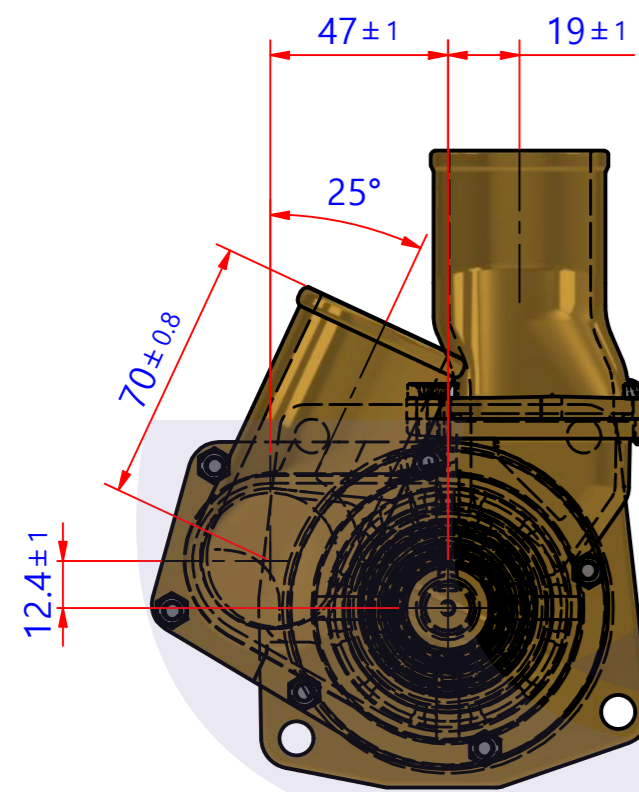

# JPR-YM06LY3

부품 리스트					
항목	수량	부품번호	주제	재질	설명
1	1	PUA0139	PUMP ASSY		JPR-YM06LY3

Drawing by	Checked by	Approved by - date	Model Name	Date	Scale
강명진	C.I, JEON		JPR-YM06LY3	2016-09-28	1:1
			PUMP ASSY		
			PART NUMBER	Edition	Sheet
			PUA0139(0)	0	A2

품 번	PUA0139
품 명	JPR-YM06LY3

A: MAJOR KIT B: MINOR KIT C: CAM SET D: M-SEAL SET E: IMPELLER KIT

No.	QTY	PART NUMBER	PART NAME	A (JSK0127)	B (JSM0127)	C (CAMSET0041)	D (MCSSET0021)	E (JIKJMP062)
1	2	BER0004	BEARING	X				
2	1	BOL001901	NUT	X				
3	1	BOL0031	BRONZE WASHER	X	X	X		
4	4	BOL0081	HEX BOLT	X				
5	1	BOL0129	FLAT WASHER	X				
6	1	BOL0137	HEX BOLT	X	X	X		
7	6	BOL0182	HEX BOLT	X	X			
8	1	CAM0041	CAM	X	X	X		
9	1	7376-01	RUBBER IMPELLER	X	X			X
10	1	KEY0013	KEY	X				
11	1	MCS0042	CARBON	X	X		X	
12	1	MCS0043	CERAMIC	X	X		X	
13	1	ORG0013	O-RING	X				
14	1	ORG0074	O-RING	X	X (1)			
15	2	ORG0081	O-RING	X	X (1)			X (1)
16	1	PBC0225	PUMP CASING					
17	1	PBC0226	PUMP COVER	X	X			
18	1	PBC0227	PUMP CONNECTION					
19	1	PIN0001	PIN					
20	1	RET0053	RETAINER	X				
21	1	SHA0129	SHAFT	X				
22	1	SNP0008	SNAP-RING	X	X			
23	1	SNP0011	SNAP-RING	X				
24	1	WER0001	WEAR PLATE	X	X			

PART LIST					
No.	QTY	PART LIST	PART NAME	MAT	DESCRIPTION
1	1	PUA0139	PUMP ASSY		JPR-YM06LY3

Drawing by M.J.KANG	Checked by C.I. JEON	Approved by - date	Model Name JPR-YM06LY3	Date 2016-11-09	Scale 1:1
			<b>PUMP PART'S VIEW</b>		
			PART NUMBER PUA0139(0)	Edition 0	Sheet A2