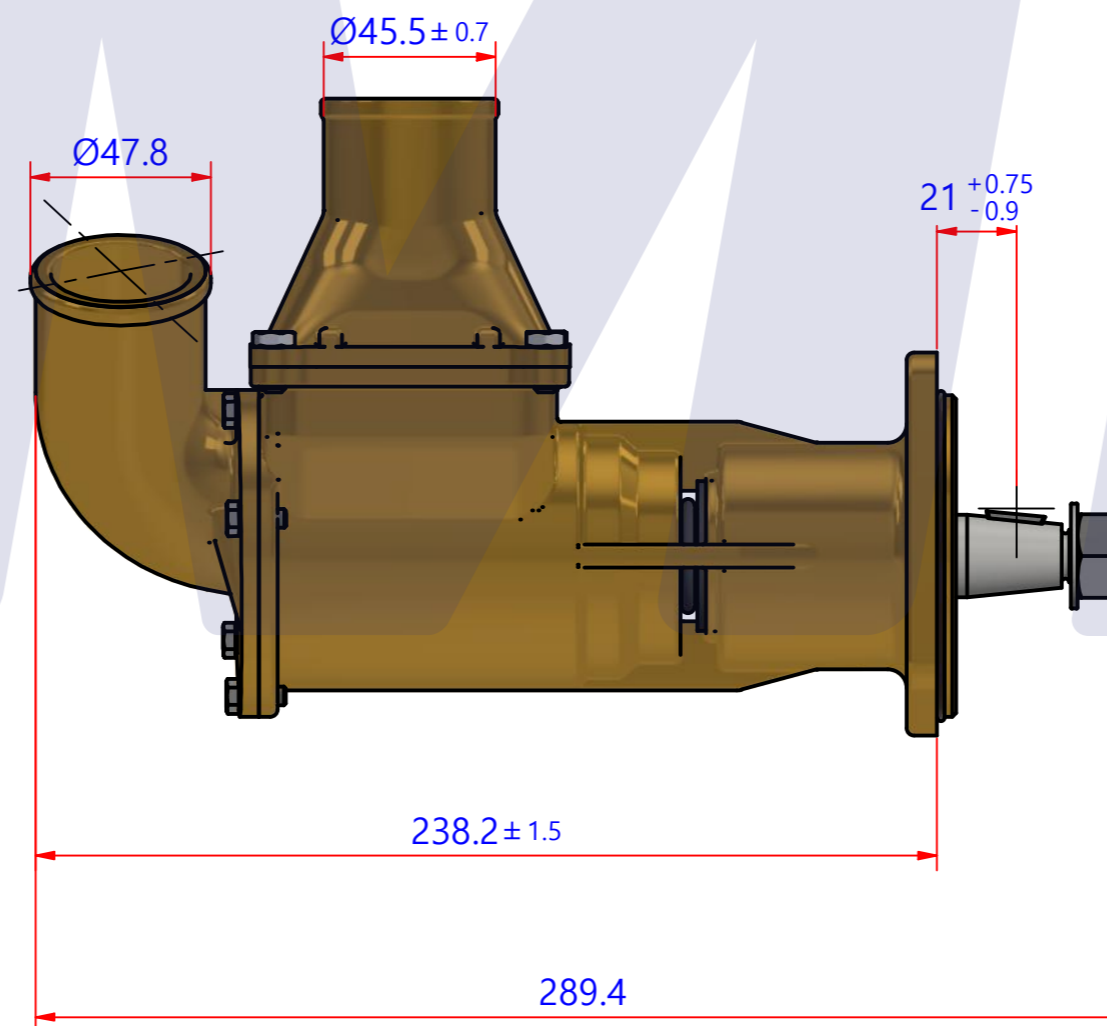

# JPR-YM06LY3

부품 리스트					
항목	수량	부품번호	주제	재질	설명
1	1	PUA0139	PUMP ASSY		JPR-YM06LY3

Drawing by	Checked by	Approved by - date	Model Name	Date	Scale
강명진	C.I, JEON		JPR-YM06LY3	2016-09-28	1:1
			PUMP ASSY		
			PART NUMBER	Edition	Sheet
			PUA0139(0)	0	A2

품 번	PUA0139
품 명	JPR-YM06LY3

A: MAJOR KIT B: MINOR KIT C: CAM SET D: M-SEAL SET E: IMPELLER KIT

No.	QTY	PART NUMBER	PART NAME	A (JSK0127)	B (JSM0127)	C (CAMSET0041)	D (MCSSET0021)	E (JIKJMP062)
1	2	BER0004	BEARING	X				
2	1	BOL001901	NUT	X				
3	1	BOL0031	BRONZE WASHER	X	X	X		
4	4	BOL0081	HEX BOLT	X				
5	1	BOL0129	FLAT WASHER	X				
6	1	BOL0137	HEX BOLT	X	X	X		
7	6	BOL0182	HEX BOLT	X	X			
8	1	CAM0041	CAM	X	X	X		
9	1	7376-01	RUBBER IMPELLER	X	X			X
10	1	KEY0013	KEY	X				
11	1	MCS0042	CARBON	X	X		X	
12	1	MCS0043	CERAMIC	X	X		X	
13	1	ORG0013	O-RING	X				
14	1	ORG0074	O-RING	X	X (1)			
15	2	ORG0081	O-RING	X	X (1)			X (1)
16	1	PBC0225	PUMP CASING					
17	1	PBC0226	PUMP COVER	X	X			
18	1	PBC0227	PUMP CONNECTION					
19	1	PIN0001	PIN					
20	1	RET0053	RETAINER	X				
21	1	SHA0129	SHAFT	X				
22	1	SNP0008	SNAP-RING	X	X			
23	1	SNP0011	SNAP-RING	X				
24	1	WER0001	WEAR PLATE	X	X			

PART LIST					
No.	QTY	PART LIST	PART NAME	MAT	DESCRIPTION
1	1	PUA0139	PUMP ASSY		JPR-YM06LY3

Drawing by M.J.KANG	Checked by C.I. JEON	Approved by - date	Model Name JPR-YM06LY3	Date 2016-11-09	Scale 1:1
			<b>PUMP PART'S VIEW</b>		
			PART NUMBER PUA0139(0)	Edition 0	Sheet A2