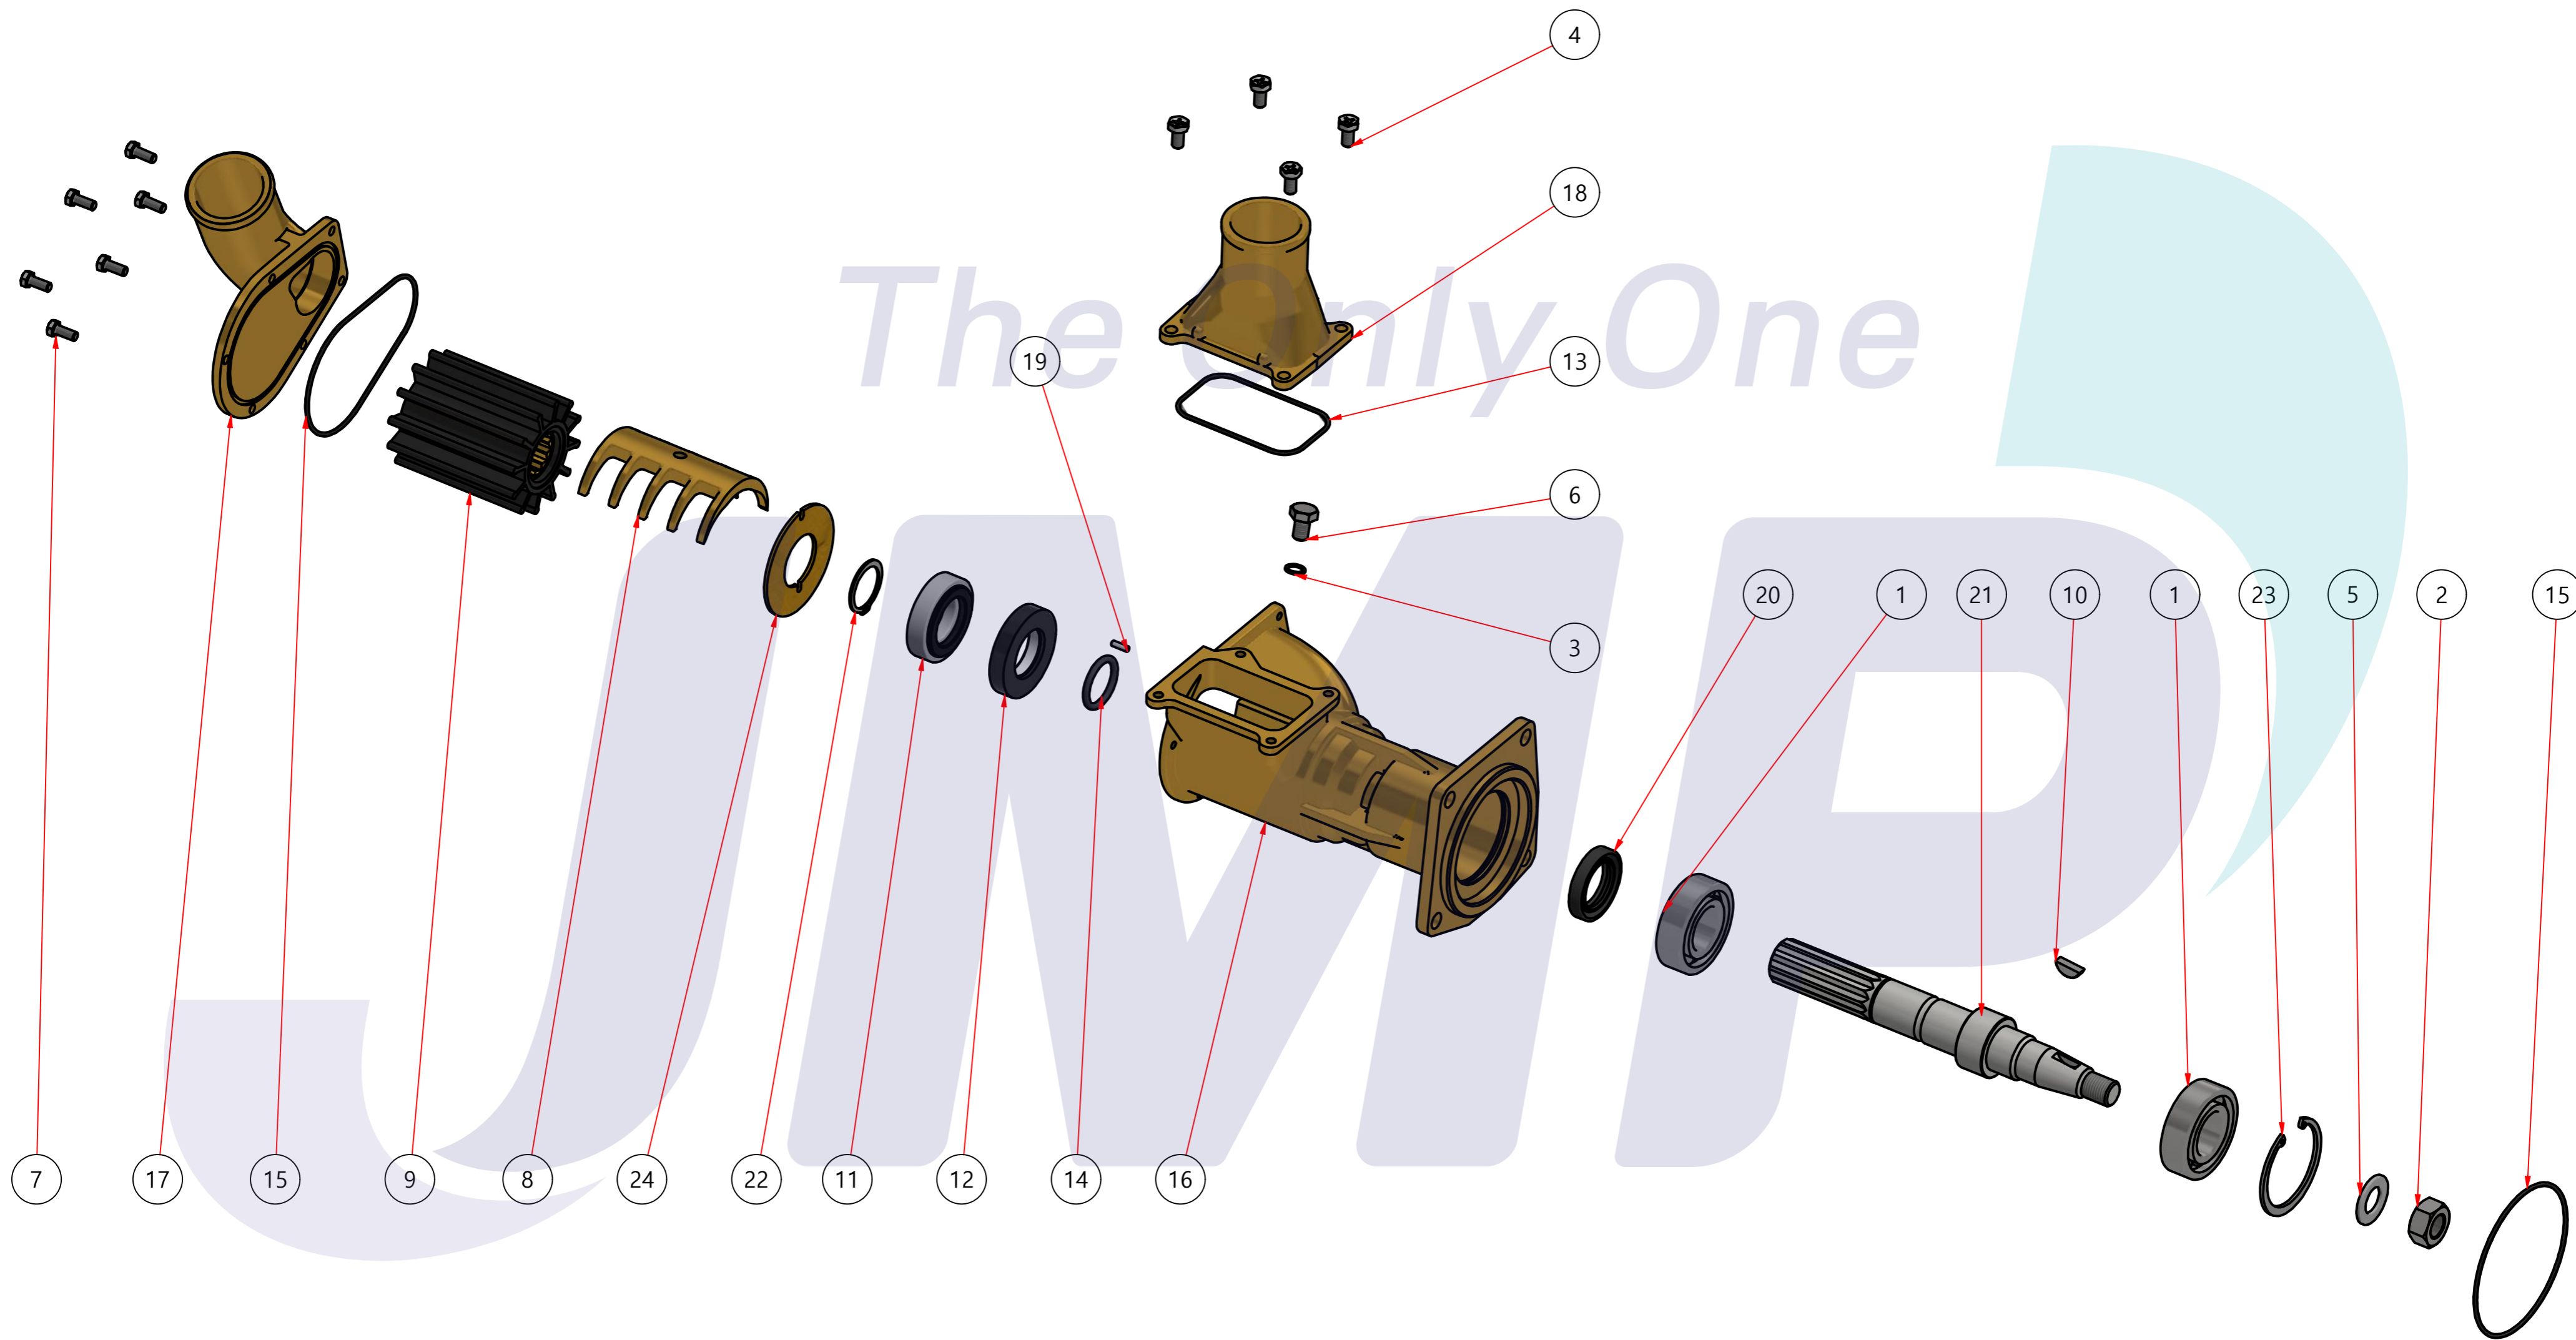

# JPR-YM06LY3

부품 리스트					
항목	수량	부품번호	주제	재질	설명
1	1	PUA0139	PUMP ASSY		JPR-YM06LY3

Drawing by	Checked by	Approved by - date	Model Name	Date	Scale
강명진	C.I, JEON		JPR-YM06LY3	2016-09-28	1:1
			PUMP ASSY		
			PART NUMBER	Edition	Sheet
			PUA0139(0)	0	A2

품 번	PUA0139
품 명	JPR-YM06LY3

A: MAJOR KIT B: MINOR KIT C: CAM SET D: M-SEAL SET E: IMPELLER KIT

No.	QTY	PART NUMBER	PART NAME	A (JSK0127)	B (JSM0127)	C (CAMSET0041)	D (MCSSET0021)	E (JIKJMP062)
1	2	BER0004	BEARING	X				
2	1	BOL001901	NUT	X				
3	1	BOL0031	BRONZE WASHER	X	X	X		
4	4	BOL0081	HEX BOLT	X				
5	1	BOL0129	FLAT WASHER	X				
6	1	BOL0137	HEX BOLT	X	X	X		
7	6	BOL0182	HEX BOLT	X	X			
8	1	CAM0041	CAM	X	X	X		
9	1	7376-01	RUBBER IMPELLER	X	X			X
10	1	KEY0013	KEY	X				
11	1	MCS0042	CARBON	X	X		X	
12	1	MCS0043	CERAMIC	X	X		X	
13	1	ORG0013	O-RING	X				
14	1	ORG0074	O-RING	X	X (1)			
15	2	ORG0081	O-RING	X	X (1)			X (1)
16	1	PBC0225	PUMP CASING					
17	1	PBC0226	PUMP COVER	X	X			
18	1	PBC0227	PUMP CONNECTION					
19	1	PIN0001	PIN					
20	1	RET0053	RETAINER	X				
21	1	SHA0129	SHAFT	X				
22	1	SNP0008	SNAP-RING	X	X			
23	1	SNP0011	SNAP-RING	X				
24	1	WER0001	WEAR PLATE	X	X			

PART LIST					
No.	QTY	PART LIST	PART NAME	MAT	DESCRIPTION
1	1	PUA0139	PUMP ASSY		JPR-YM06LY3

Drawing by M.J.KANG	Checked by C.I. JEON	Approved by - date	Model Name JPR-YM06LY3	Date 2016-11-09	Scale 1:1
			<b>PUMP PART'S VIEW</b>		
			PART NUMBER PUA0139(0)	Edition 0	Sheet A2