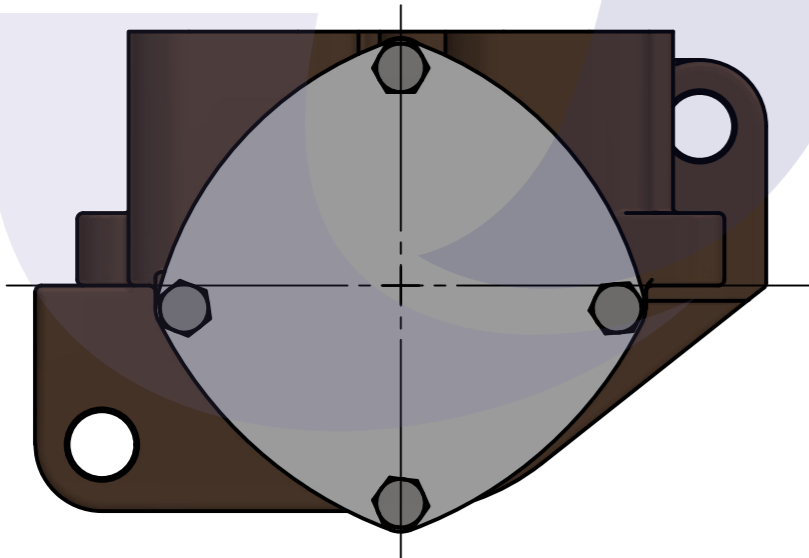

# JPR-YM06LPB

부품 리스트					
항목	수량	부품번호	주제	재질	설명
1	1	PUA014102	PUMP ASSY		JPR-YM06LPB

Drawing by 강 명진	Checked by C.I, JEON	Approved by - date	Model Name JPR-YM06LPB	Date 2020-08-24	Scale 1 : 1
			<b>PUMP ASSY</b>		
PART NUMBER			PUA014102(0)	Edition 0	Sheet A2

품 번	PUA014102
품 명	JPR-YM06LPB

A: MAJOR KIT B: MINOR KIT C: CAM SET D: M-SEAL SET E: IMPELLER KIT

No.	QTY	PART NUMBER	PART NAME	A (JSK0129)	B (JSM0129 )	C (CAMSET0042)	D (JIKJMP016)
1	2	BER0031	BEARING	X			
2	1	BOL001901	NUT	X			
3	1	BOL0129	FLAT WASHER	X			
4	5	BOL0163	HEX BOLT	X	X	X (1)	
5	1	CAM0042	CAM	X	X	X	
6	1	COV0050	COVER	X	X		
7	1	GEA0029	GEAR				
8	1	7136-01	RUBBER IMPELLER	X	X		X
9	1	KEY0013	KEY	X			
10	1	ORG0006	O-RING	X			
11	1	ORG0044	O-RING	X			
12	1	ORG0061	O-RING	X	X		X
13	1	PBC0233	PUMP CASING				
14	2	RET0013	RETAINER	X	X (1)		
15	1	SHA0133	SHAFT	X			
16	1	SNP0003	SNAP-RING	X			
17	1	SNP0017	SNAP-RING	X			
18	1	SPC0032	SPACER WASHER	X			

PART LIST					
No.	QTY	PART NUMBER	PART NAME	MAT	DESCRIPTION
1	1	PUA014102	PUMP ASSY		JPR-YM06LPB

Drawing by M.J.KANG	Checked by C.I. JEON	Approved by - date	Model Name JPR-YM06LPB	Date 2016-11-09	Scale 1:1
			<b>PUMP PART'S VIEW</b>		
			PART NUMBER PUA014102(0)	Edition 0	Sheet A2