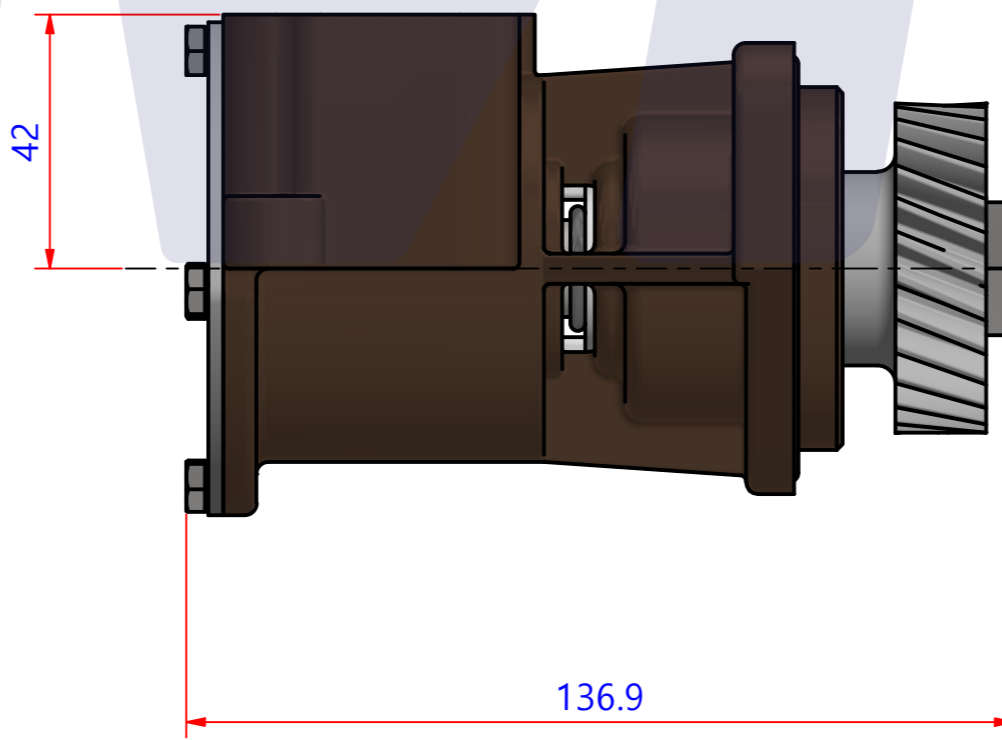

# JPR-YM06LPB

부품 리스트					
항목	수량	부품번호	주제	재질	설명
1	1	PUA014102	PUMP ASSY		JPR-YM06LPB

Drawing by 강 명진	Checked by C.I, JEON	Approved by - date	Model Name JPR-YM06LPB	Date 2020-08-24	Scale 1 : 1
			<b>PUMP ASSY</b>		
PART NUMBER			PUA014102(0)	Edition 0	Sheet A2

품 번	PUA014102
품 명	JPR-YM06LPB

A: MAJOR KIT B: MINOR KIT C: CAM SET D: M-SEAL SET E: IMPELLER KIT

No.	QTY	PART NUMBER	PART NAME	A (JSK0129)	B (JSM0129 )	C (CAMSET0042)	D (JIKJMP016)
1	2	BER0031	BEARING	X			
2	1	BOL001901	NUT	X			
3	1	BOL0129	FLAT WASHER	X			
4	5	BOL0163	HEX BOLT	X	X	X (1)	
5	1	CAM0042	CAM	X	X	X	
6	1	COV0050	COVER	X	X		
7	1	GEA0029	GEAR				
8	1	7136-01	RUBBER IMPELLER	X	X		X
9	1	KEY0013	KEY	X			
10	1	ORG0006	O-RING	X			
11	1	ORG0044	O-RING	X			
12	1	ORG0061	O-RING	X	X		X
13	1	PBC0233	PUMP CASING				
14	2	RET0013	RETAINER	X	X (1)		
15	1	SHA0133	SHAFT	X			
16	1	SNP0003	SNAP-RING	X			
17	1	SNP0017	SNAP-RING	X			
18	1	SPC0032	SPACER WASHER	X			

PART LIST					
No.	QTY	PART NUMBER	PART NAME	MAT	DESCRIPTION
1	1	PUA014102	PUMP ASSY		JPR-YM06LPB

Drawing by M.J.KANG	Checked by C.I. JEON	Approved by - date	Model Name JPR-YM06LPB	Date 2016-11-09	Scale 1:1
			<b>PUMP PART'S VIEW</b>		
			PART NUMBER PUA014102(0)	Edition 0	Sheet A2