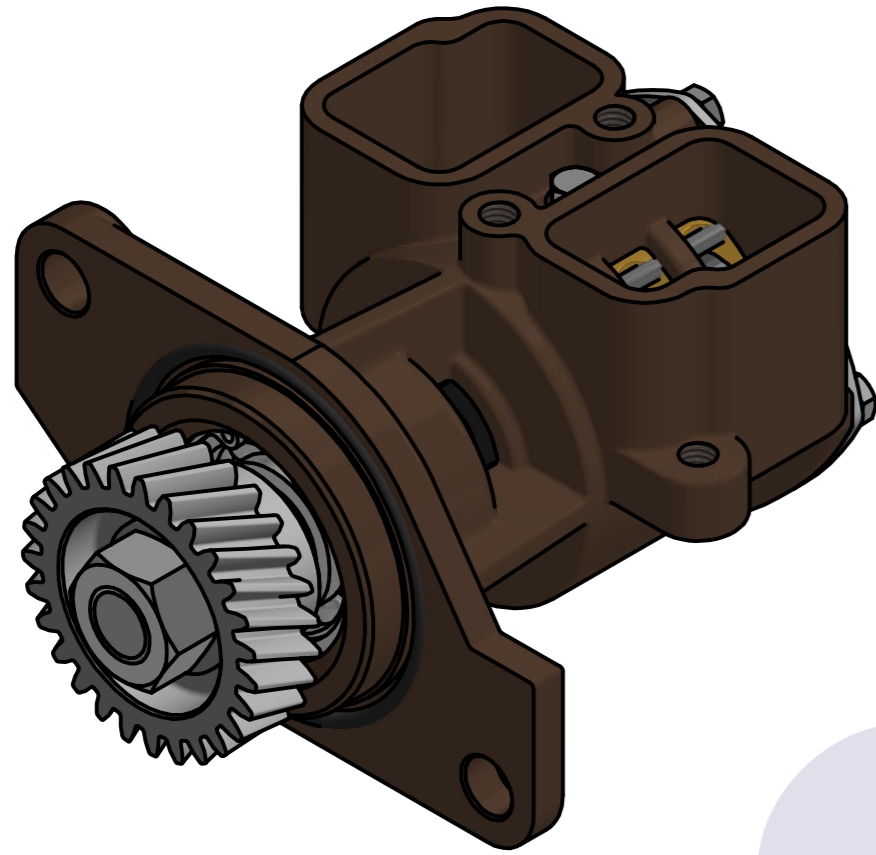

# JPR-YM06LPB

부품 리스트					
항목	수량	부품번호	주제	재질	설명
1	1	PUA014102	PUMP ASSY		JPR-YM06LPB

Drawing by 강 명진	Checked by C.I, JEON	Approved by - date	Model Name JPR-YM06LPB	Date 2020-08-24	Scale 1 : 1
			<b>PUMP ASSY</b>		
PART NUMBER			PUA014102(0)	Edition 0	Sheet A2

품 번	PUA014102
품 명	JPR-YM06LPB

A: MAJOR KIT B: MINOR KIT C: CAM SET D: M-SEAL SET E: IMPELLER KIT

No.	QTY	PART NUMBER	PART NAME	A (JSK0129)	B (JSM0129 )	C (CAMSET0042)	D (JIKJMP016)
1	2	BER0031	BEARING	X			
2	1	BOL001901	NUT	X			
3	1	BOL0129	FLAT WASHER	X			
4	5	BOL0163	HEX BOLT	X	X	X (1)	
5	1	CAM0042	CAM	X	X	X	
6	1	COV0050	COVER	X	X		
7	1	GEA0029	GEAR				
8	1	7136-01	RUBBER IMPELLER	X	X		X
9	1	KEY0013	KEY	X			
10	1	ORG0006	O-RING	X			
11	1	ORG0044	O-RING	X			
12	1	ORG0061	O-RING	X	X		X
13	1	PBC0233	PUMP CASING				
14	2	RET0013	RETAINER	X	X (1)		
15	1	SHA0133	SHAFT	X			
16	1	SNP0003	SNAP-RING	X			
17	1	SNP0017	SNAP-RING	X			
18	1	SPC0032	SPACER WASHER	X			

PART LIST					
No.	QTY	PART NUMBER	PART NAME	MAT	DESCRIPTION
1	1	PUA014102	PUMP ASSY		JPR-YM06LPB

Drawing by M.J.KANG	Checked by C.I. JEON	Approved by - date	Model Name JPR-YM06LPB	Date 2016-11-09	Scale 1:1
			<b>PUMP PART'S VIEW</b>		
			PART NUMBER PUA014102(0)	Edition 0	Sheet A2