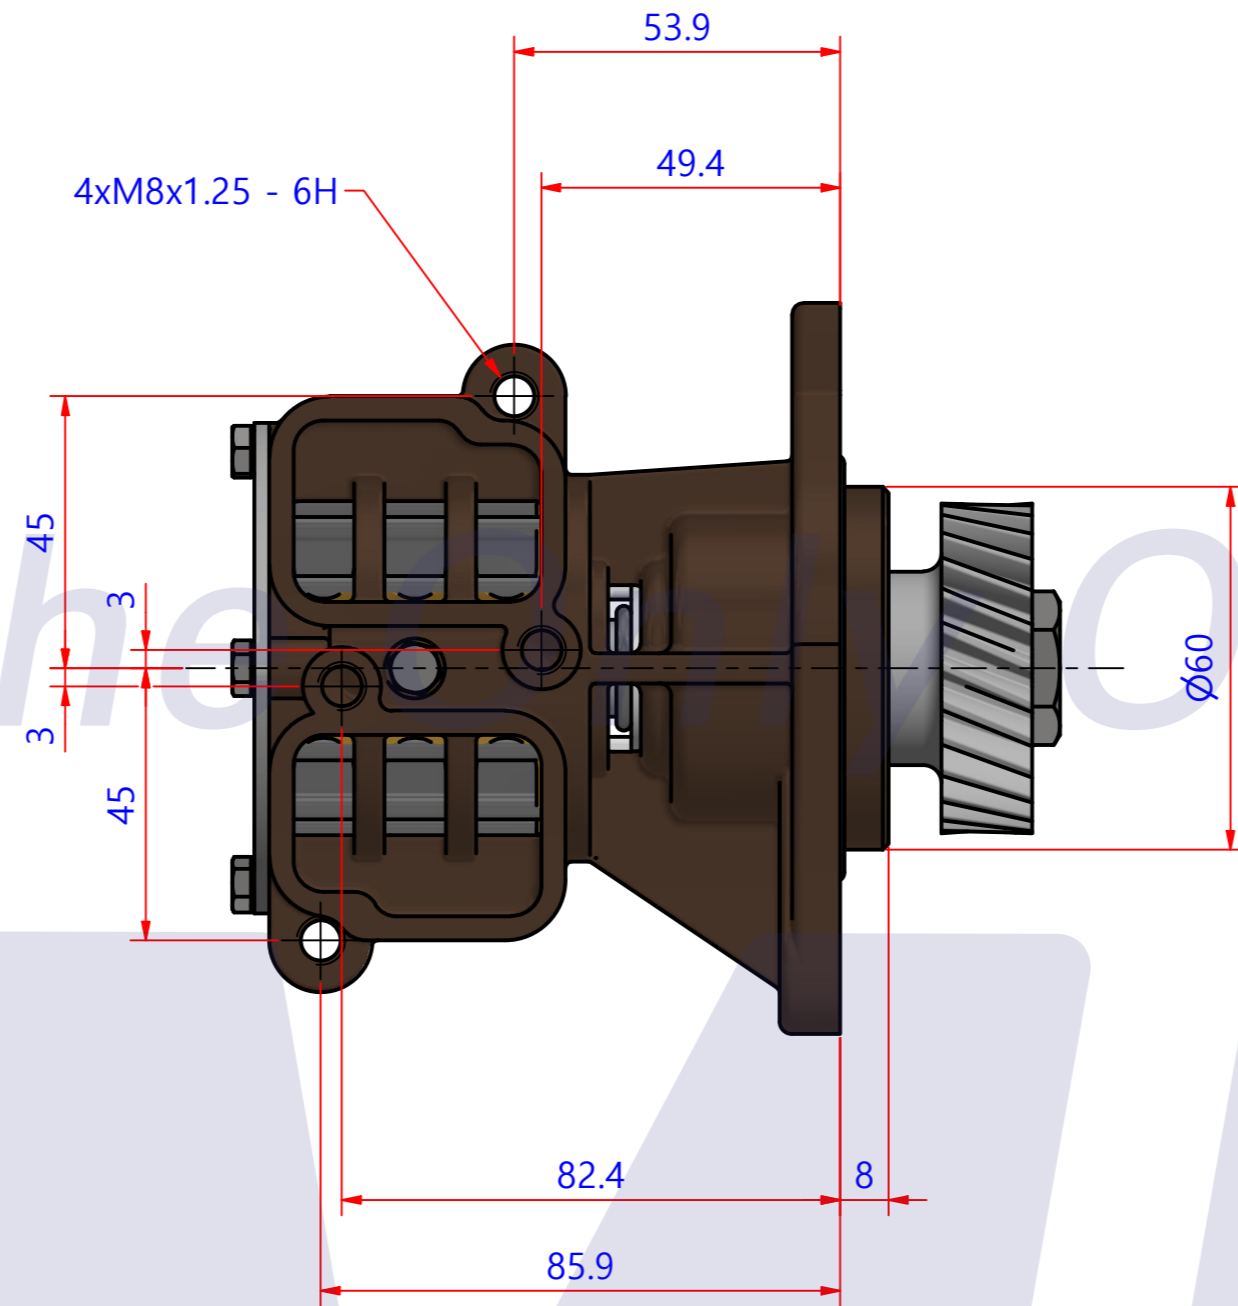

# JPR-YM06LPB

부품 리스트					
항목	수량	부품번호	주제	재질	설명
1	1	PUA014102	PUMP ASSY		JPR-YM06LPB

Drawing by 강 명진	Checked by C.I, JEON	Approved by - date	Model Name JPR-YM06LPB	Date 2020-08-24	Scale 1 : 1
			<b>PUMP ASSY</b>		
PART NUMBER			PUA014102(0)	Edition 0	Sheet A2

품 번	PUA014102
품 명	JPR-YM06LPB

A: MAJOR KIT B: MINOR KIT C: CAM SET D: M-SEAL SET E: IMPELLER KIT

No.	QTY	PART NUMBER	PART NAME	A (JSK0129)	B (JSM0129 )	C (CAMSET0042)	D (JIKJMP016)
1	2	BER0031	BEARING	X			
2	1	BOL001901	NUT	X			
3	1	BOL0129	FLAT WASHER	X			
4	5	BOL0163	HEX BOLT	X	X	X (1)	
5	1	CAM0042	CAM	X	X	X	
6	1	COV0050	COVER	X	X		
7	1	GEA0029	GEAR				
8	1	7136-01	RUBBER IMPELLER	X	X		X
9	1	KEY0013	KEY	X			
10	1	ORG0006	O-RING	X			
11	1	ORG0044	O-RING	X			
12	1	ORG0061	O-RING	X	X		X
13	1	PBC0233	PUMP CASING				
14	2	RET0013	RETAINER	X	X (1)		
15	1	SHA0133	SHAFT	X			
16	1	SNP0003	SNAP-RING	X			
17	1	SNP0017	SNAP-RING	X			
18	1	SPC0032	SPACER WASHER	X			

PART LIST					
No.	QTY	PART NUMBER	PART NAME	MAT	DESCRIPTION
1	1	PUA014102	PUMP ASSY		JPR-YM06LPB

Drawing by M.J.KANG	Checked by C.I. JEON	Approved by - date	Model Name JPR-YM06LPB	Date 2016-11-09	Scale 1:1
			<b>PUMP PART'S VIEW</b>		
			PART NUMBER PUA014102(0)	Edition 0	Sheet A2