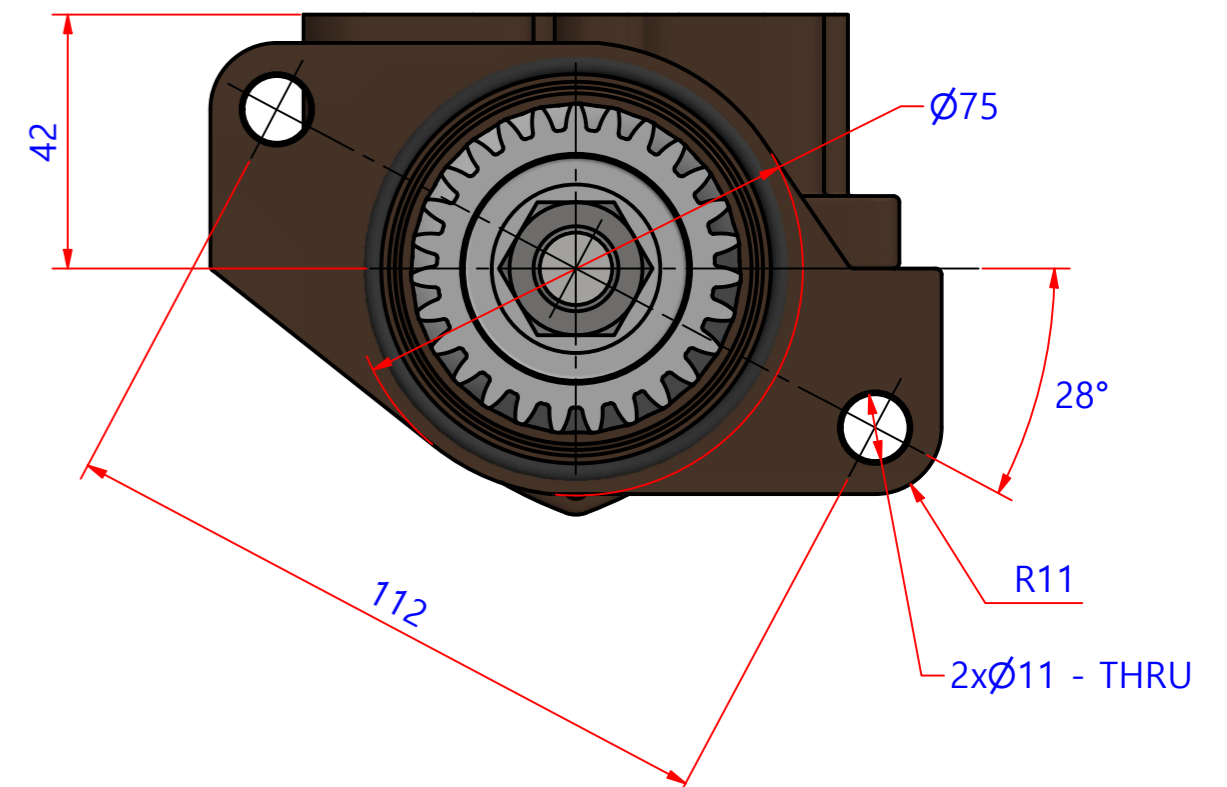

# JPR-YM06LPB

부품 리스트					
항목	수량	부품번호	주제	재질	설명
1	1	PUA014102	PUMP ASSY		JPR-YM06LPB

Drawing by 강 명진	Checked by C.I, JEON	Approved by - date	Model Name JPR-YM06LPB	Date 2020-08-24	Scale 1 : 1
			<b>PUMP ASSY</b>		
PART NUMBER			PUA014102(0)	Edition 0	Sheet A2

품 번	PUA014102
품 명	JPR-YM06LPB

A: MAJOR KIT B: MINOR KIT C: CAM SET D: M-SEAL SET E: IMPELLER KIT

No.	QTY	PART NUMBER	PART NAME	A (JSK0129)	B (JSM0129 )	C (CAMSET0042)	D (JIKJMP016)
1	2	BER0031	BEARING	X			
2	1	BOL001901	NUT	X			
3	1	BOL0129	FLAT WASHER	X			
4	5	BOL0163	HEX BOLT	X	X	X (1)	
5	1	CAM0042	CAM	X	X	X	
6	1	COV0050	COVER	X	X		
7	1	GEA0029	GEAR				
8	1	7136-01	RUBBER IMPELLER	X	X		X
9	1	KEY0013	KEY	X			
10	1	ORG0006	O-RING	X			
11	1	ORG0044	O-RING	X			
12	1	ORG0061	O-RING	X	X		X
13	1	PBC0233	PUMP CASING				
14	2	RET0013	RETAINER	X	X (1)		
15	1	SHA0133	SHAFT	X			
16	1	SNP0003	SNAP-RING	X			
17	1	SNP0017	SNAP-RING	X			
18	1	SPC0032	SPACER WASHER	X			

PART LIST					
No.	QTY	PART NUMBER	PART NAME	MAT	DESCRIPTION
1	1	PUA014102	PUMP ASSY		JPR-YM06LPB

Drawing by M.J.KANG	Checked by C.I. JEON	Approved by - date	Model Name JPR-YM06LPB	Date 2016-11-09	Scale 1:1
			<b>PUMP PART'S VIEW</b>		
			PART NUMBER PUA014102(0)	Edition 0	Sheet A2