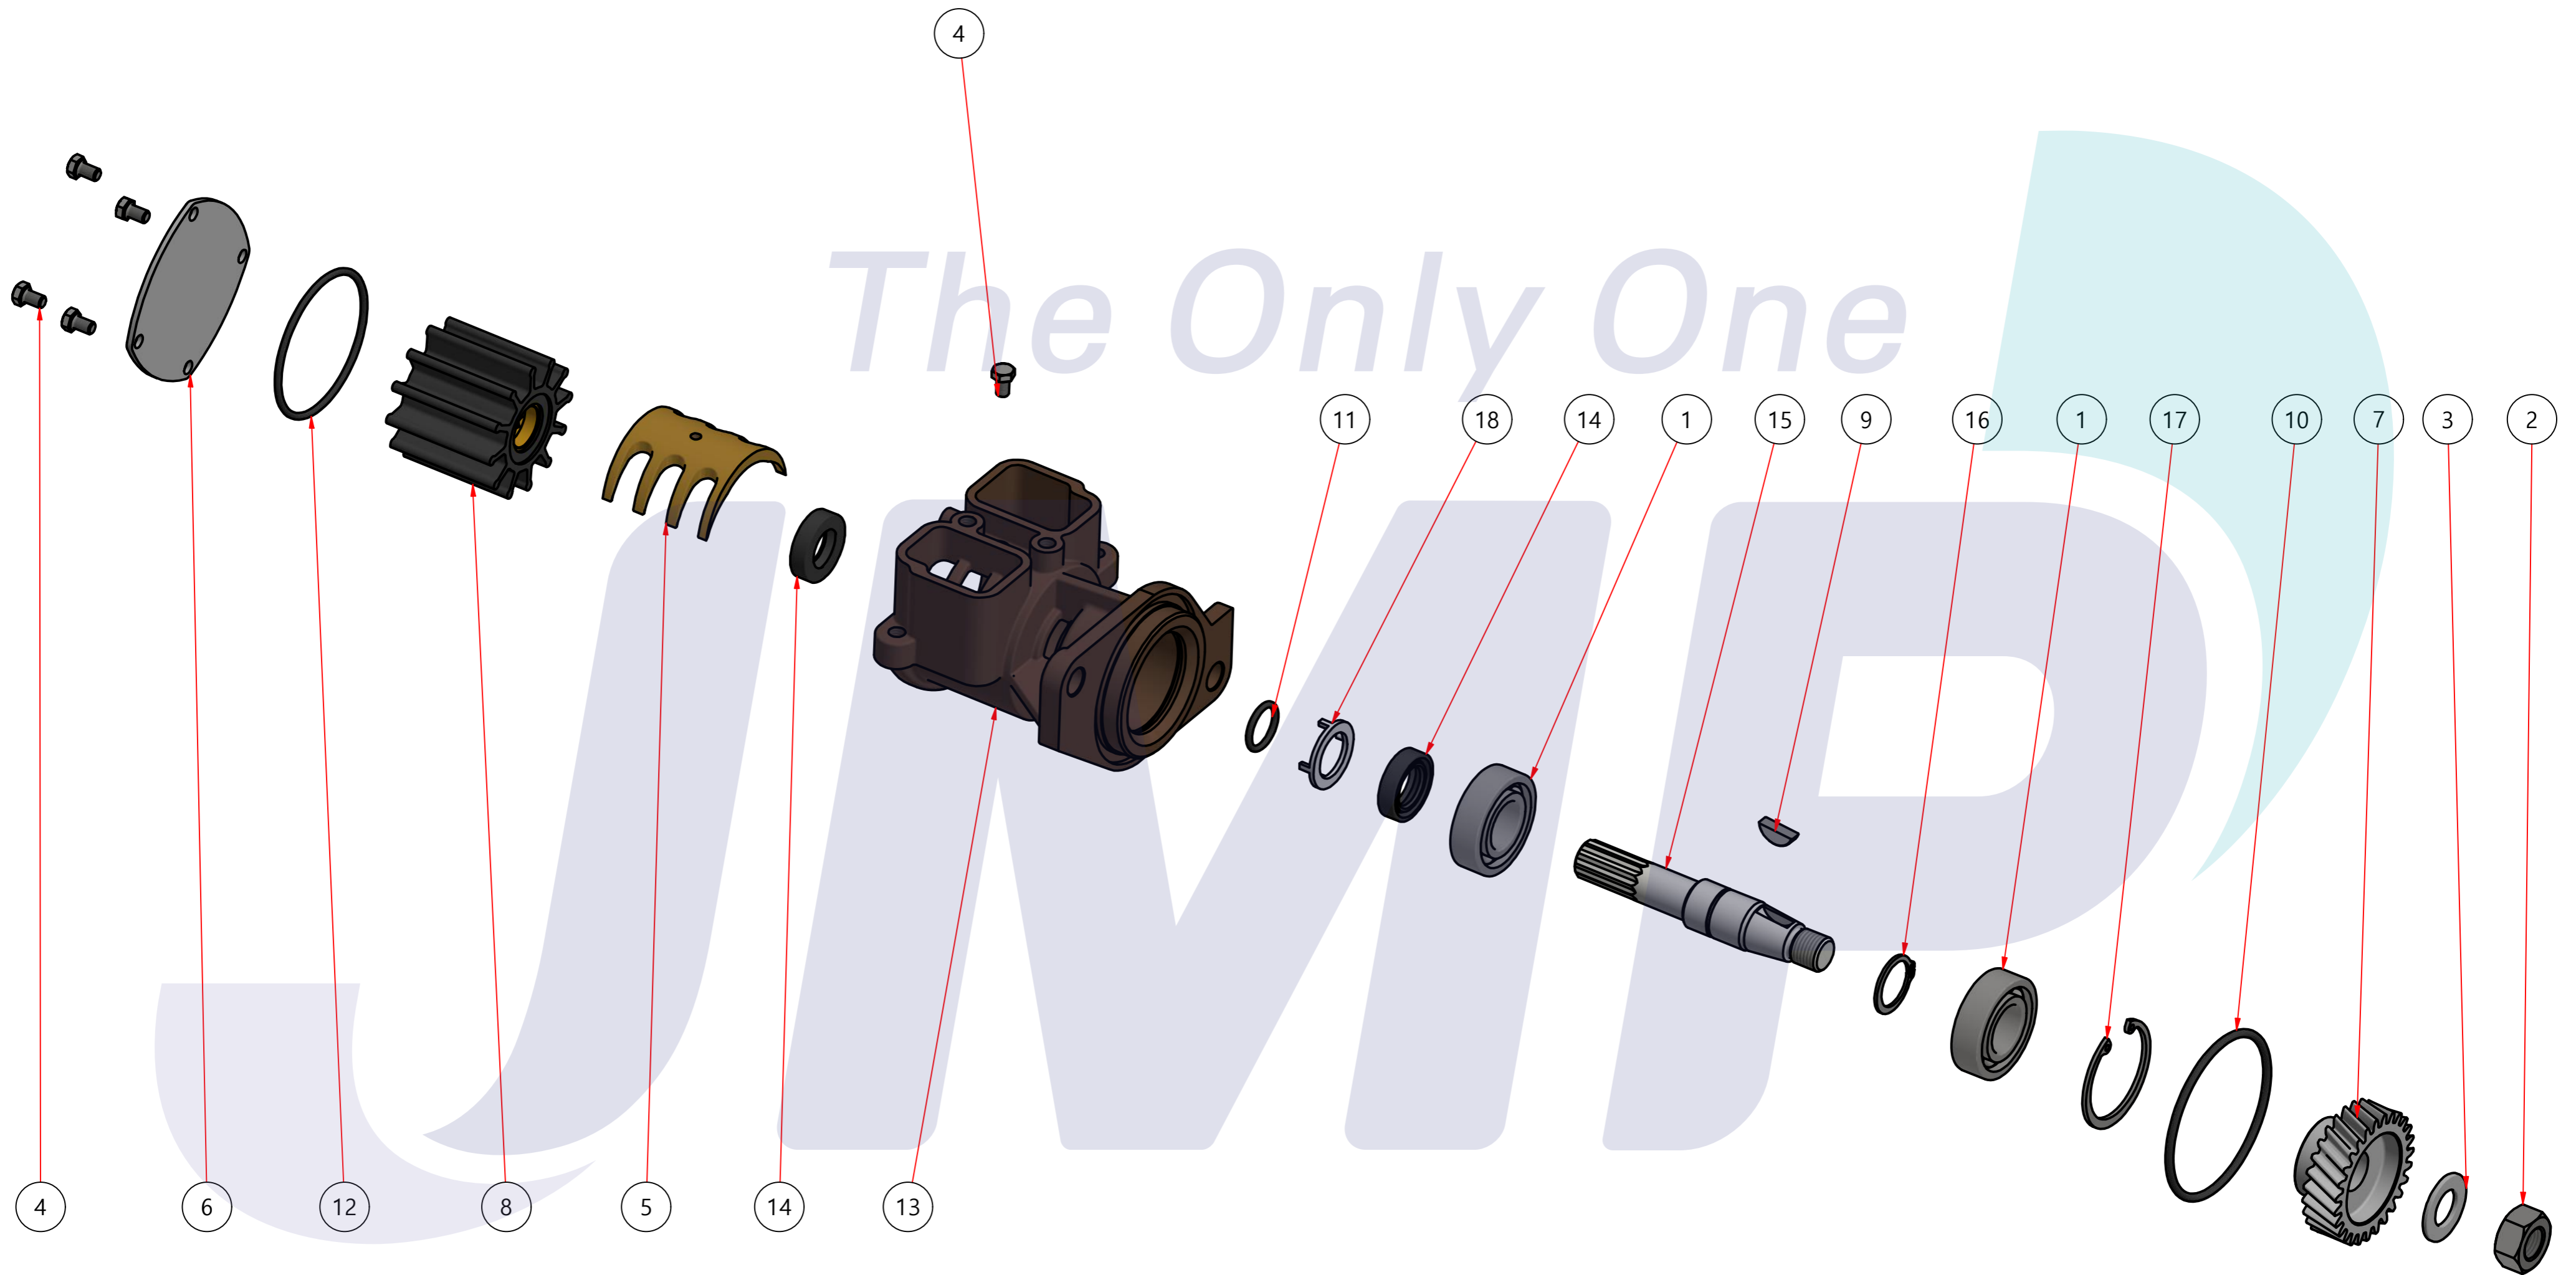

# JPR-YM06LPB

부품 리스트					
항목	수량	부품번호	주제	재질	설명
1	1	PUA014102	PUMP ASSY		JPR-YM06LPB

Drawing by 강 명진	Checked by C.I, JEON	Approved by - date	Model Name JPR-YM06LPB	Date 2020-08-24	Scale 1 : 1
			<b>PUMP ASSY</b>		
PART NUMBER			PUA014102(0)	Edition 0	Sheet A2

품 번	PUA014102
품 명	JPR-YM06LPB

A: MAJOR KIT B: MINOR KIT C: CAM SET D: M-SEAL SET E: IMPELLER KIT

No.	QTY	PART NUMBER	PART NAME	A (JSK0129)	B (JSM0129 )	C (CAMSET0042)	D (JIKJMP016)
1	2	BER0031	BEARING	X			
2	1	BOL001901	NUT	X			
3	1	BOL0129	FLAT WASHER	X			
4	5	BOL0163	HEX BOLT	X	X	X (1)	
5	1	CAM0042	CAM	X	X	X	
6	1	COV0050	COVER	X	X		
7	1	GEA0029	GEAR				
8	1	7136-01	RUBBER IMPELLER	X	X		X
9	1	KEY0013	KEY	X			
10	1	ORG0006	O-RING	X			
11	1	ORG0044	O-RING	X			
12	1	ORG0061	O-RING	X	X		X
13	1	PBC0233	PUMP CASING				
14	2	RET0013	RETAINER	X	X (1)		
15	1	SHA0133	SHAFT	X			
16	1	SNP0003	SNAP-RING	X			
17	1	SNP0017	SNAP-RING	X			
18	1	SPC0032	SPACER WASHER	X			

PART LIST					
No.	QTY	PART NUMBER	PART NAME	MAT	DESCRIPTION
1	1	PUA014102	PUMP ASSY		JPR-YM06LPB

Drawing by M.J.KANG	Checked by C.I. JEON	Approved by - date	Model Name JPR-YM06LPB	Date 2016-11-09	Scale 1:1
			<b>PUMP PART'S VIEW</b>		
			PART NUMBER PUA014102(0)	Edition 0	Sheet A2