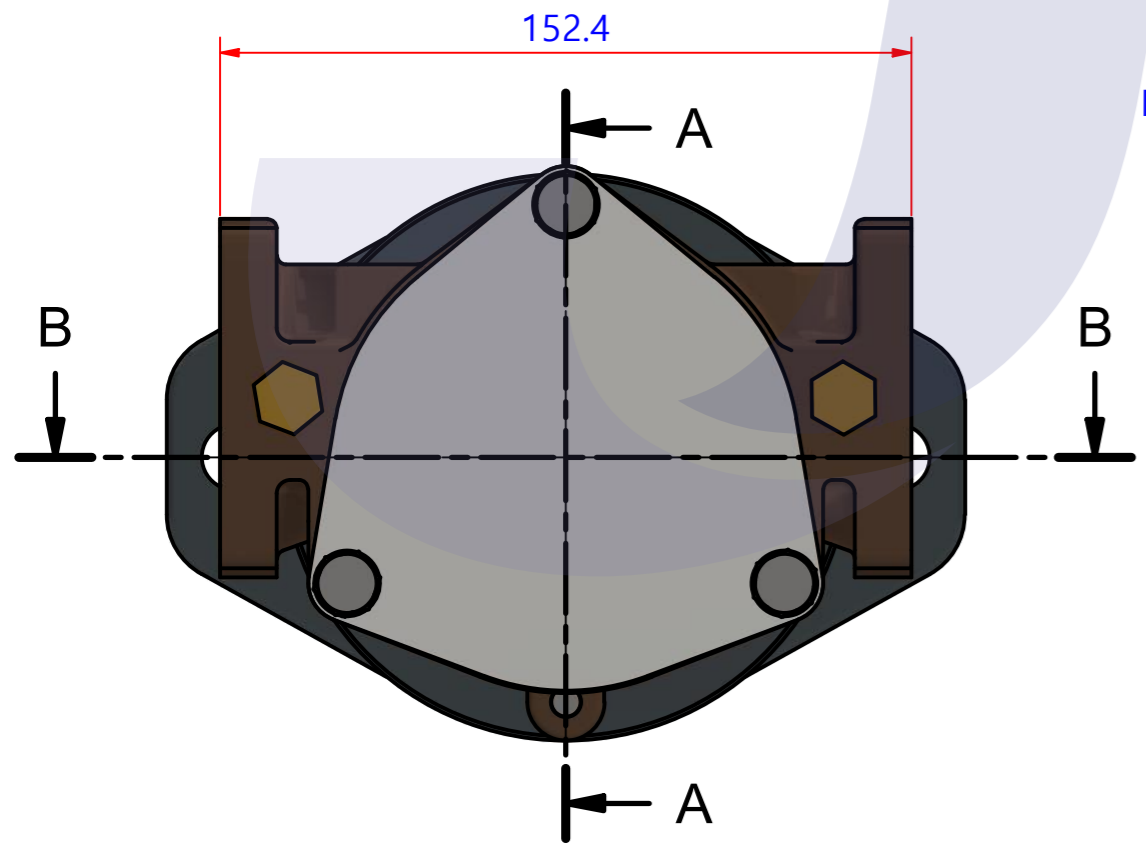

# JPR-C0830

PART LIST					
No.	QTY	PART NUMBER	PART NAME	MAT	DESCRIPTION
1	1	PUA0165	PUMP ASSY		JPR-C0830

Drawing by	Checked by	Approved by - date	Model Name	Date	Scale
M.J.KANG	C.I. JEON		JPR-C0830	2017-09-27	1 : 1
			PUMP ASSY		
			PART NUMBER	PUA0165(0)	Sheet A2

품 번	PUA0165
품 명	JPR-C0830

A: MAJOR KIT B: MINOR KIT C: M-SEAL SET D: IMPELLER KIT

No.	QTY	PART NUMBER	PART NAME	A (JSK0137)	B (JSM0137)	C (MCSSET0027)	D (JIKJMP063)
1	1	BER0052	BEARING	X			
2	1	BER0061	BEARING	X			
3	3	BOL0007	HEX BOLT	X	X		
4	4	BOL0008	HEX BOLT	X			
5	7	BOL0036	SPRING WASHER	X	X (3)		
6	1	BOL0167	HEX NUT	X			
7	2	BOL0201	HEX WRENCH BOLT	X	X		
8	1	COV0059	COVER	X	X		
9	1	GEA0030	GEAR				
10	1	8159-01	RUBBER IMPELLER	X	X		X
11	1	MCS0010	CERAMIC	X	X	X	
12	1	MCS0037	CARBON	X	X	X	
13	2	NIP0016	PLUG	X	X		
14	1	ORG0015	O-RING	X	X		X
15	1	ORG0055	O-RING	X			
16	1	PBC0249	PUMP CASING / IMP				
17	1	PBC0250	PUMP CASING / BER				
18	1	RET0042	RETAINER	X			
19	1	SHA0149	SHAFT	X			
20	1	SLI0003	SLINGER	X			
21	1	SNP0008	SNAP-RING	X	X		
22	1	SNP0013	SNAP-RING	X			
23	1	SPC0012	SHIM	X	X		
24	1	WER0031	WEAR PLATE	X	X		

PART LIST					
No.	QTY	PART NUMBER	PART NAME	MAT	DESCRIPTION
1	1	PUA0165	PUMP ASSY		JPR-C0830

The Only One

JMP

Drawing by	Checked by	Approved by - date	Model Name	Date	Scale
M.J.KANG	C.I. JEON		JPR-C0830	2017-11-10	1:1
			<b>PUMP PARTS VIEW</b>		
			PART NUMBER	Edition	Sheet
			PUA0165(0)	0	A2