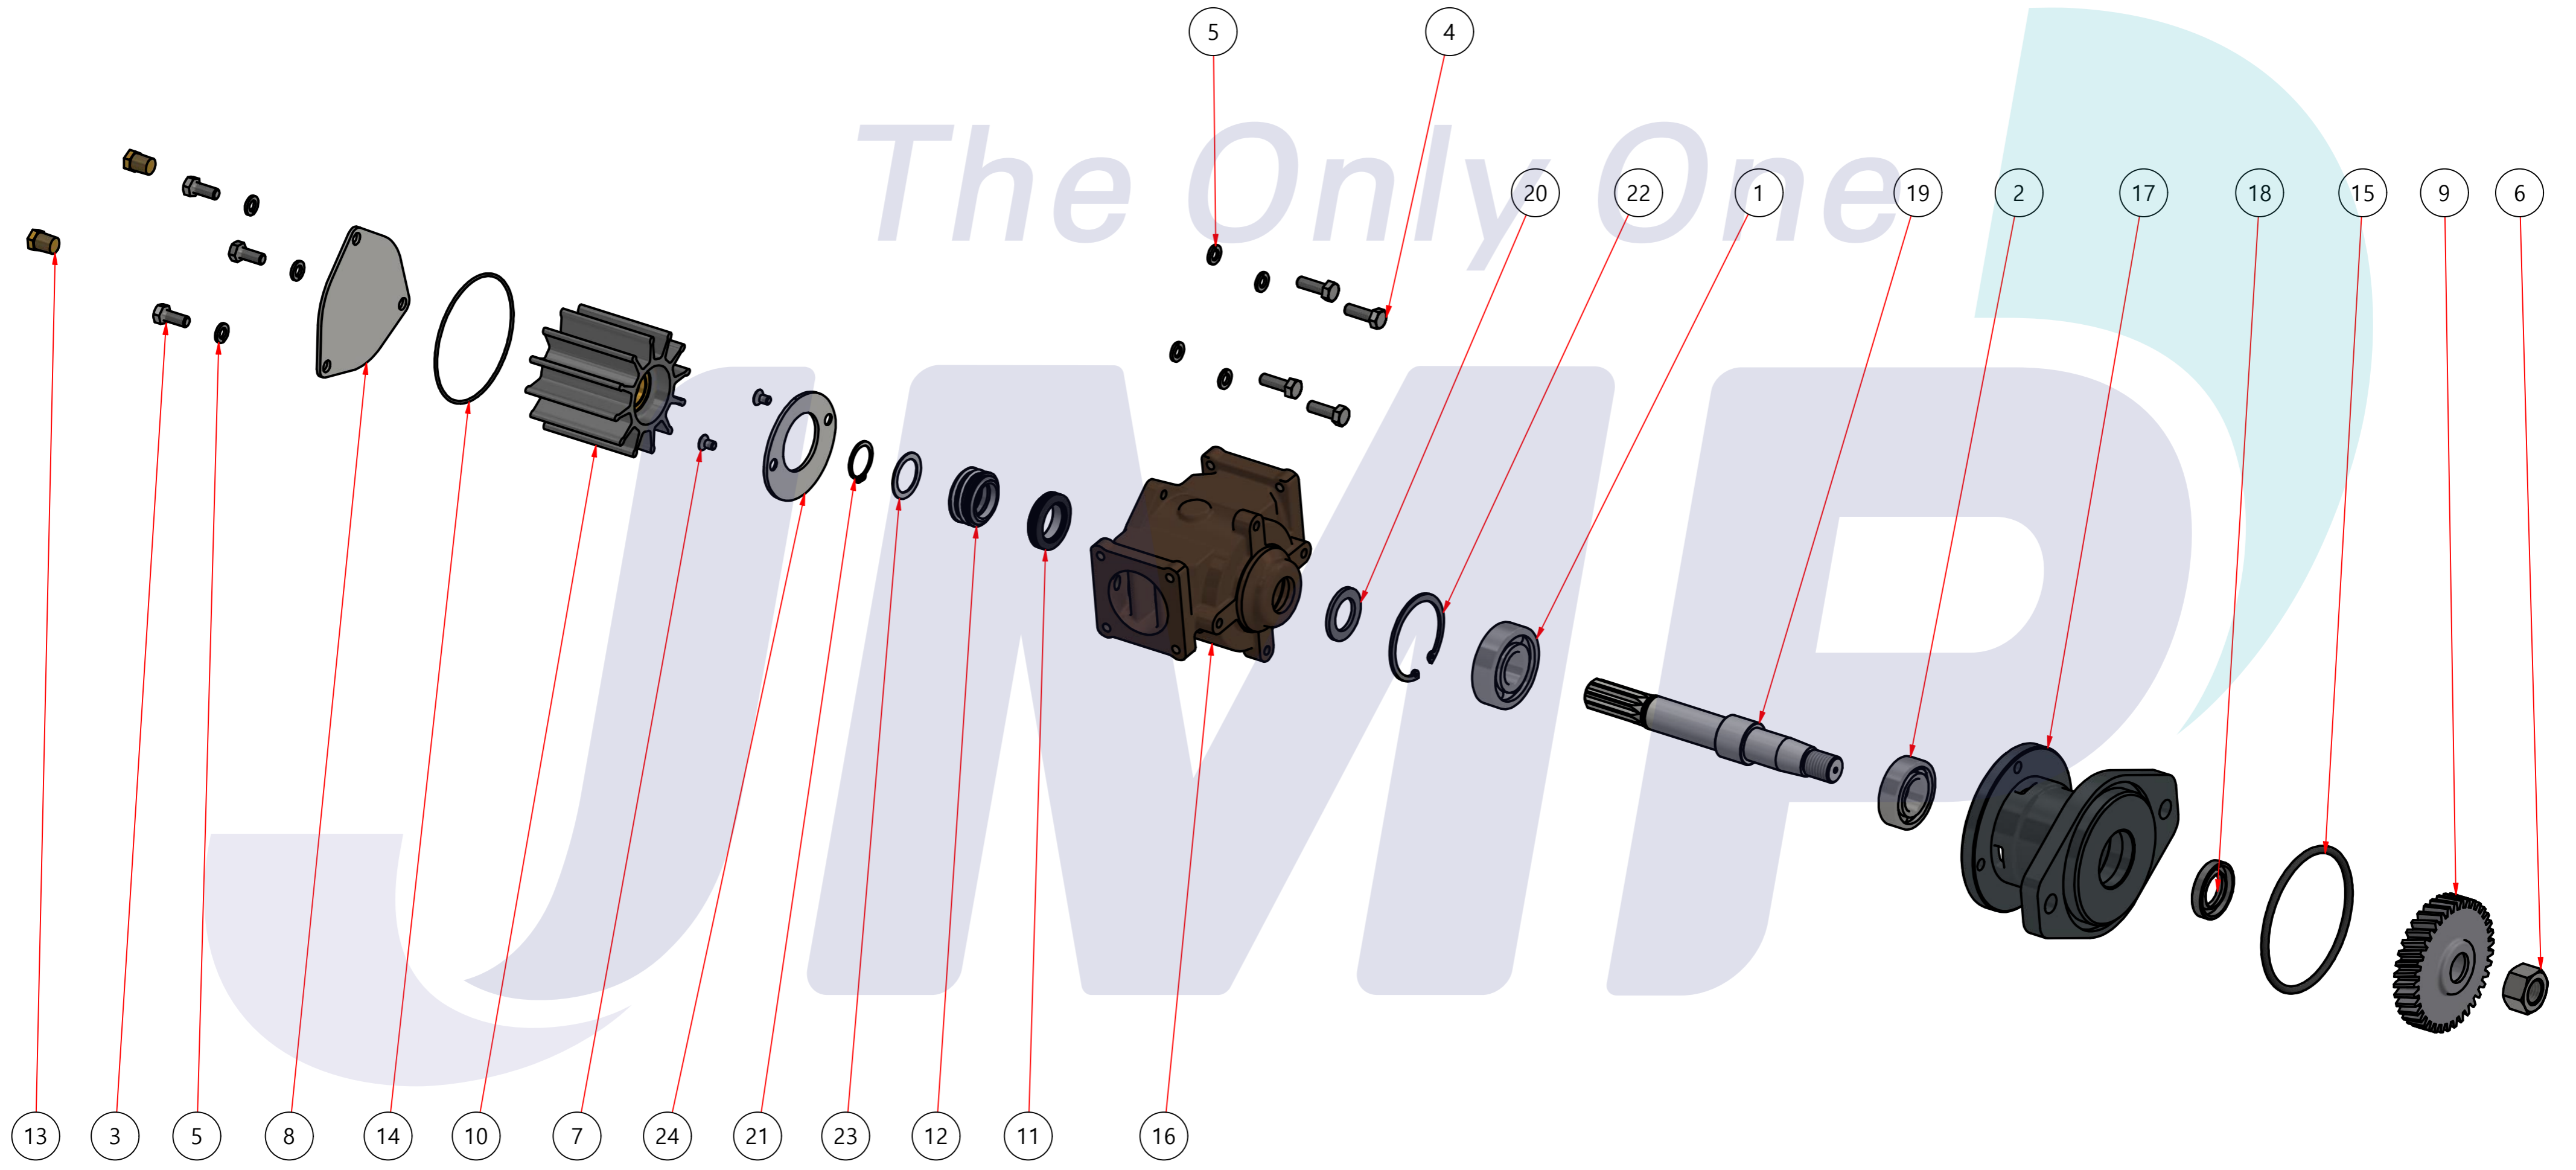

# JPR-C0830

PART LIST					
No.	QTY	PART NUMBER	PART NAME	MAT	DESCRIPTION
1	1	PUA0165	PUMP ASSY		JPR-C0830

Drawing by	Checked by	Approved by - date	Model Name	Date	Scale
M.J.KANG	C.I. JEON		JPR-C0830	2017-09-27	1 : 1
			PUMP ASSY		
			PART NUMBER	PUA0165(0)	Sheet A2

품 번	PUA0165
품 명	JPR-C0830

A: MAJOR KIT B: MINOR KIT C: M-SEAL SET D: IMPELLER KIT

No.	QTY	PART NUMBER	PART NAME	A (JSK0137)	B (JSM0137)	C (MCSSET0027)	D (JIKJMP063)
1	1	BER0052	BEARING	X			
2	1	BER0061	BEARING	X			
3	3	BOL0007	HEX BOLT	X	X		
4	4	BOL0008	HEX BOLT	X			
5	7	BOL0036	SPRING WASHER	X	X (3)		
6	1	BOL0167	HEX NUT	X			
7	2	BOL0201	HEX WRENCH BOLT	X	X		
8	1	COV0059	COVER	X	X		
9	1	GEA0030	GEAR				
10	1	8159-01	RUBBER IMPELLER	X	X		X
11	1	MCS0010	CERAMIC	X	X	X	
12	1	MCS0037	CARBON	X	X	X	
13	2	NIP0016	PLUG	X	X		
14	1	ORG0015	O-RING	X	X		X
15	1	ORG0055	O-RING	X			
16	1	PBC0249	PUMP CASING / IMP				
17	1	PBC0250	PUMP CASING / BER				
18	1	RET0042	RETAINER	X			
19	1	SHA0149	SHAFT	X			
20	1	SLI0003	SLINGER	X			
21	1	SNP0008	SNAP-RING	X	X		
22	1	SNP0013	SNAP-RING	X			
23	1	SPC0012	SHIM	X	X		
24	1	WER0031	WEAR PLATE	X	X		

PART LIST					
No.	QTY	PART NUMBER	PART NAME	MAT	DESCRIPTION
1	1	PUA0165	PUMP ASSY		JPR-C0830

The Only One

JMP

Drawing by	Checked by	Approved by - date	Model Name	Date	Scale
M.J.KANG	C.I. JEON		JPR-C0830	2017-11-10	1:1
			<b>PUMP PARTS VIEW</b>		
			PART NUMBER	Edition	Sheet
			PUA0165(0)	0	A2