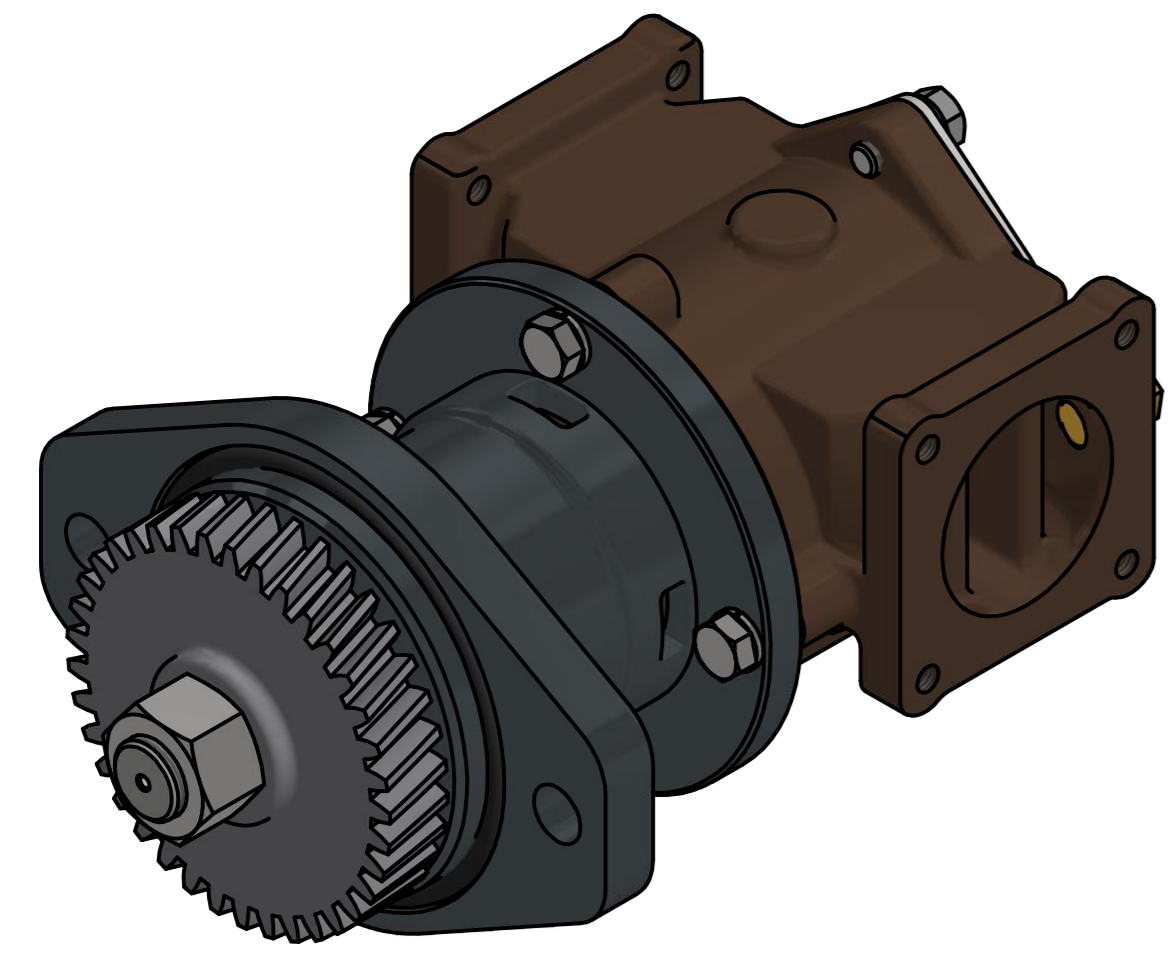

# JPR-C0830

PART LIST					
No.	QTY	PART NUMBER	PART NAME	MAT	DESCRIPTION
1	1	PUA0165	PUMP ASSY		JPR-C0830

Drawing by	Checked by	Approved by - date	Model Name	Date	Scale
M.J.KANG	C.I. JEON		JPR-C0830	2017-09-27	1 : 1
			PUMP ASSY		
			PART NUMBER	PUA0165(0)	Sheet A2

품 번	PUA0165
품 명	JPR-C0830

A: MAJOR KIT B: MINOR KIT C: M-SEAL SET D: IMPELLER KIT

No.	QTY	PART NUMBER	PART NAME	A (JSK0137)	B (JSM0137)	C (MCSSET0027)	D (JIKJMP063)
1	1	BER0052	BEARING	X			
2	1	BER0061	BEARING	X			
3	3	BOL0007	HEX BOLT	X	X		
4	4	BOL0008	HEX BOLT	X			
5	7	BOL0036	SPRING WASHER	X	X (3)		
6	1	BOL0167	HEX NUT	X			
7	2	BOL0201	HEX WRENCH BOLT	X	X		
8	1	COV0059	COVER	X	X		
9	1	GEA0030	GEAR				
10	1	8159-01	RUBBER IMPELLER	X	X		X
11	1	MCS0010	CERAMIC	X	X	X	
12	1	MCS0037	CARBON	X	X	X	
13	2	NIP0016	PLUG	X	X		
14	1	ORG0015	O-RING	X	X		X
15	1	ORG0055	O-RING	X			
16	1	PBC0249	PUMP CASING / IMP				
17	1	PBC0250	PUMP CASING / BER				
18	1	RET0042	RETAINER	X			
19	1	SHA0149	SHAFT	X			
20	1	SLI0003	SLINGER	X			
21	1	SNP0008	SNAP-RING	X	X		
22	1	SNP0013	SNAP-RING	X			
23	1	SPC0012	SHIM	X	X		
24	1	WER0031	WEAR PLATE	X	X		

PART LIST					
No.	QTY	PART NUMBER	PART NAME	MAT	DESCRIPTION
1	1	PUA0165	PUMP ASSY		JPR-C0830

The Only One

JMP

Drawing by	Checked by	Approved by - date	Model Name	Date	Scale
M.J.KANG	C.I. JEON		JPR-C0830	2017-11-10	1:1
			<b>PUMP PARTS VIEW</b>		
			PART NUMBER	Edition	Sheet
			PUA0165(0)	0	A2