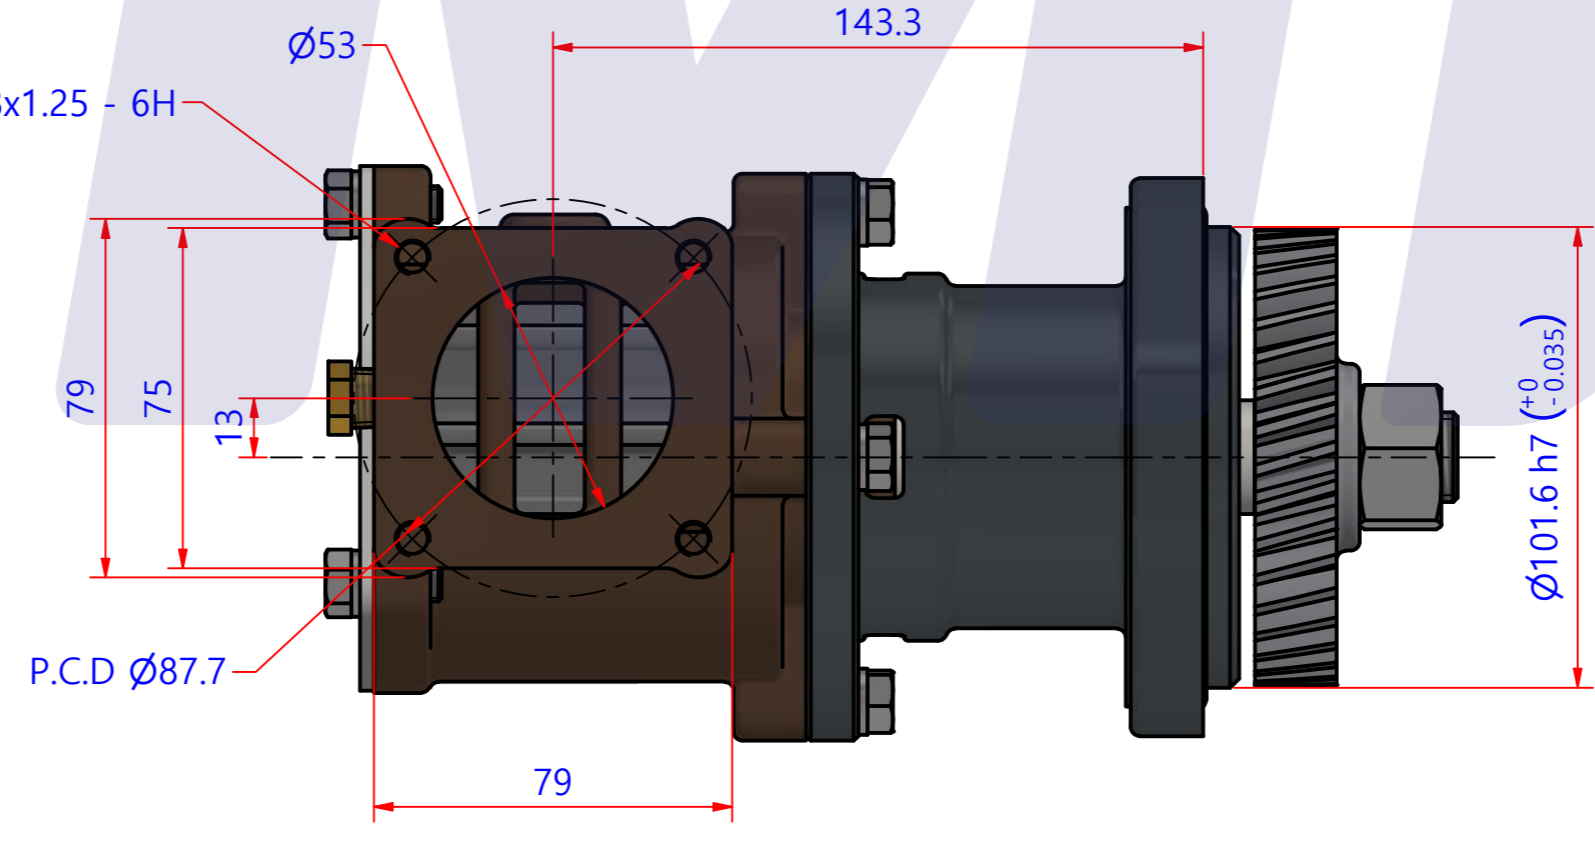

# JPR-C0830

PART LIST					
No.	QTY	PART NUMBER	PART NAME	MAT	DESCRIPTION
1	1	PUA0165	PUMP ASSY		JPR-C0830

Drawing by	Checked by	Approved by - date	Model Name	Date	Scale
M.J.KANG	C.I. JEON		JPR-C0830	2017-09-27	1 : 1
			PUMP ASSY		
			PART NUMBER	PUA0165(0)	Sheet A2

품 번	PUA0165
품 명	JPR-C0830

A: MAJOR KIT B: MINOR KIT C: M-SEAL SET D: IMPELLER KIT

No.	QTY	PART NUMBER	PART NAME	A (JSK0137)	B (JSM0137)	C (MCSSET0027)	D (JIKJMP063)
1	1	BER0052	BEARING	X			
2	1	BER0061	BEARING	X			
3	3	BOL0007	HEX BOLT	X	X		
4	4	BOL0008	HEX BOLT	X			
5	7	BOL0036	SPRING WASHER	X	X (3)		
6	1	BOL0167	HEX NUT	X			
7	2	BOL0201	HEX WRENCH BOLT	X	X		
8	1	COV0059	COVER	X	X		
9	1	GEA0030	GEAR				
10	1	8159-01	RUBBER IMPELLER	X	X		X
11	1	MCS0010	CERAMIC	X	X	X	
12	1	MCS0037	CARBON	X	X	X	
13	2	NIP0016	PLUG	X	X		
14	1	ORG0015	O-RING	X	X		X
15	1	ORG0055	O-RING	X			
16	1	PBC0249	PUMP CASING / IMP				
17	1	PBC0250	PUMP CASING / BER				
18	1	RET0042	RETAINER	X			
19	1	SHA0149	SHAFT	X			
20	1	SLI0003	SLINGER	X			
21	1	SNP0008	SNAP-RING	X	X		
22	1	SNP0013	SNAP-RING	X			
23	1	SPC0012	SHIM	X	X		
24	1	WER0031	WEAR PLATE	X	X		

PART LIST					
No.	QTY	PART NUMBER	PART NAME	MAT	DESCRIPTION
1	1	PUA0165	PUMP ASSY		JPR-C0830

The Only One

JMP

Drawing by	Checked by	Approved by - date	Model Name	Date	Scale
M.J.KANG	C.I. JEON		JPR-C0830	2017-11-10	1:1
			<b>PUMP PARTS VIEW</b>		
			PART NUMBER	Edition	Sheet
			PUA0165(0)	0	A2