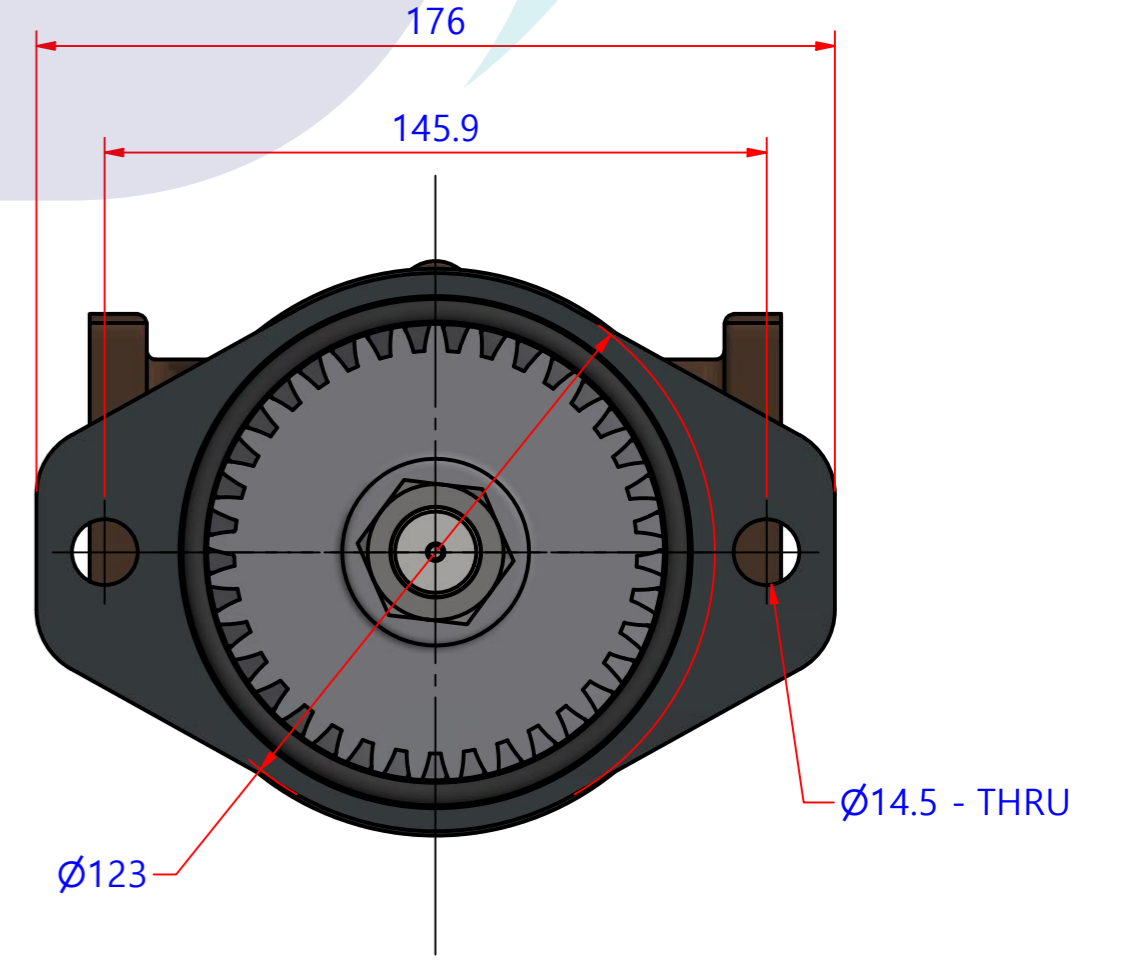

# JPR-C0830

PART LIST					
No.	QTY	PART NUMBER	PART NAME	MAT	DESCRIPTION
1	1	PUA0165	PUMP ASSY		JPR-C0830

Drawing by	Checked by	Approved by - date	Model Name	Date	Scale
M.J.KANG	C.I. JEON		JPR-C0830	2017-09-27	1 : 1
			PUMP ASSY		
			PART NUMBER	PUA0165(0)	Sheet A2

품 번	PUA0165
품 명	JPR-C0830

A: MAJOR KIT B: MINOR KIT C: M-SEAL SET D: IMPELLER KIT

No.	QTY	PART NUMBER	PART NAME	A (JSK0137)	B (JSM0137)	C (MCSSET0027)	D (JIKJMP063)
1	1	BER0052	BEARING	X			
2	1	BER0061	BEARING	X			
3	3	BOL0007	HEX BOLT	X	X		
4	4	BOL0008	HEX BOLT	X			
5	7	BOL0036	SPRING WASHER	X	X (3)		
6	1	BOL0167	HEX NUT	X			
7	2	BOL0201	HEX WRENCH BOLT	X	X		
8	1	COV0059	COVER	X	X		
9	1	GEA0030	GEAR				
10	1	8159-01	RUBBER IMPELLER	X	X		X
11	1	MCS0010	CERAMIC	X	X	X	
12	1	MCS0037	CARBON	X	X	X	
13	2	NIP0016	PLUG	X	X		
14	1	ORG0015	O-RING	X	X		X
15	1	ORG0055	O-RING	X			
16	1	PBC0249	PUMP CASING / IMP				
17	1	PBC0250	PUMP CASING / BER				
18	1	RET0042	RETAINER	X			
19	1	SHA0149	SHAFT	X			
20	1	SLI0003	SLINGER	X			
21	1	SNP0008	SNAP-RING	X	X		
22	1	SNP0013	SNAP-RING	X			
23	1	SPC0012	SHIM	X	X		
24	1	WER0031	WEAR PLATE	X	X		

PART LIST					
No.	QTY	PART NUMBER	PART NAME	MAT	DESCRIPTION
1	1	PUA0165	PUMP ASSY		JPR-C0830

The Only One

JMP

Drawing by	Checked by	Approved by - date	Model Name	Date	Scale
M.J.KANG	C.I. JEON		JPR-C0830	2017-11-10	1:1
			<b>PUMP PARTS VIEW</b>		
			PART NUMBER	Edition	Sheet
			PUA0165(0)	0	A2