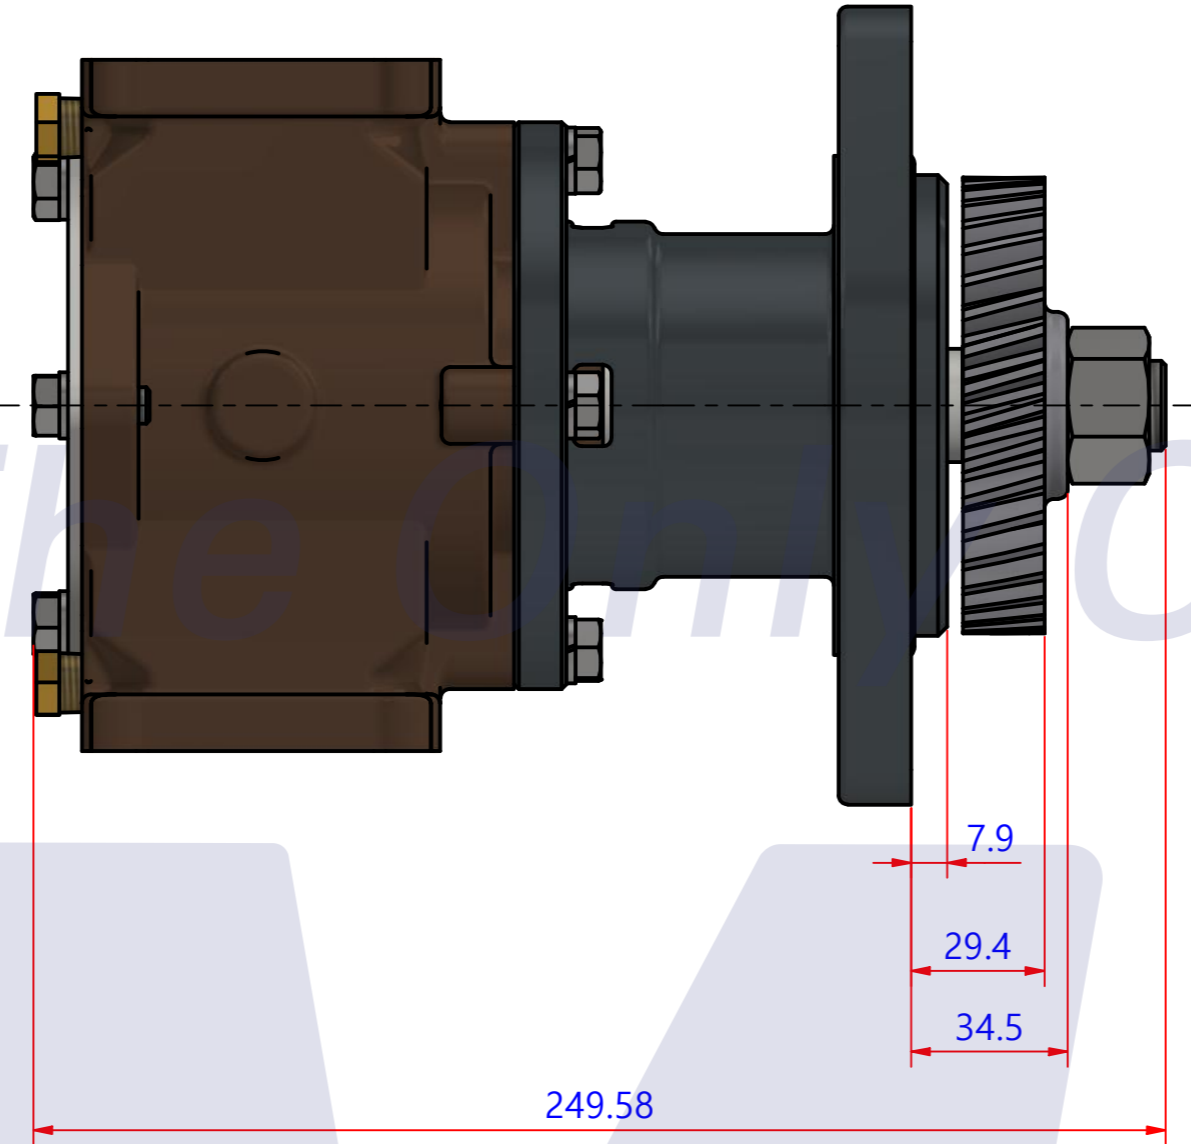

# JPR-C0830

PART LIST					
No.	QTY	PART NUMBER	PART NAME	MAT	DESCRIPTION
1	1	PUA0165	PUMP ASSY		JPR-C0830

Drawing by	Checked by	Approved by - date	Model Name	Date	Scale
M.J.KANG	C.I. JEON		JPR-C0830	2017-09-27	1 : 1
			PUMP ASSY		
			PART NUMBER	PUA0165(0)	Sheet A2

품 번	PUA0165
품 명	JPR-C0830

A: MAJOR KIT B: MINOR KIT C: M-SEAL SET D: IMPELLER KIT

No.	QTY	PART NUMBER	PART NAME	A (JSK0137)	B (JSM0137)	C (MCSSET0027)	D (JIKJMP063)
1	1	BER0052	BEARING	X			
2	1	BER0061	BEARING	X			
3	3	BOL0007	HEX BOLT	X	X		
4	4	BOL0008	HEX BOLT	X			
5	7	BOL0036	SPRING WASHER	X	X (3)		
6	1	BOL0167	HEX NUT	X			
7	2	BOL0201	HEX WRENCH BOLT	X	X		
8	1	COV0059	COVER	X	X		
9	1	GEA0030	GEAR				
10	1	8159-01	RUBBER IMPELLER	X	X		X
11	1	MCS0010	CERAMIC	X	X	X	
12	1	MCS0037	CARBON	X	X	X	
13	2	NIP0016	PLUG	X	X		
14	1	ORG0015	O-RING	X	X		X
15	1	ORG0055	O-RING	X			
16	1	PBC0249	PUMP CASING / IMP				
17	1	PBC0250	PUMP CASING / BER				
18	1	RET0042	RETAINER	X			
19	1	SHA0149	SHAFT	X			
20	1	SLI0003	SLINGER	X			
21	1	SNP0008	SNAP-RING	X	X		
22	1	SNP0013	SNAP-RING	X			
23	1	SPC0012	SHIM	X	X		
24	1	WER0031	WEAR PLATE	X	X		

PART LIST					
No.	QTY	PART NUMBER	PART NAME	MAT	DESCRIPTION
1	1	PUA0165	PUMP ASSY		JPR-C0830

The Only One

JMP

Drawing by	Checked by	Approved by - date	Model Name	Date	Scale
M.J.KANG	C.I. JEON		JPR-C0830	2017-11-10	1:1
			<b>PUMP PARTS VIEW</b>		
			PART NUMBER	Edition	Sheet
			PUA0165(0)	0	A2