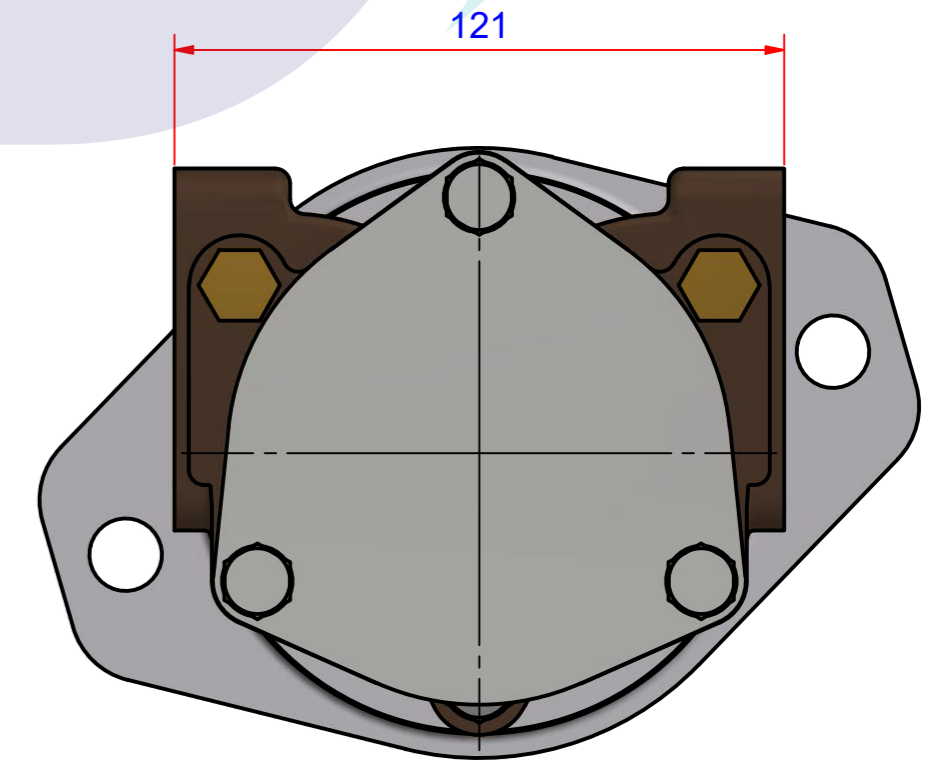

JPR-S7627

PART LIST					
No.	QTY	PART NUMBER	PART NAME	MAT	DESCRIPTION
1	1	PUA0075	PUMP ASSY		JPR-S7627

Drawing by	Checked by	Approved by - date	Model Name	Date	Scale
강 명진	Y.D. JEON		JPR-S7627	2012-05-29	1 : 1
			PUMP ASSY		
			PART NUMBER	Edition	Sheet
			PUA0075(0)	0	A2

품 번	PUA0075
품 명	JPR-S7627

A: MAJOR KIT B: MINOR KIT C: CAM SET D: M-SEAL SET E: IMPELLER KIT

No.	QTY	PART NUMBER	PART NAME	A (JSK0067)	B (JSM0002)	C (CAMSET0031)	D (MCSSET0014)	E (JIKJMP035)
1	2	BER0039	BEARING	X				
2	3	BOL0006	HEX BOLT	X	X			
3	3	BOL0036	SPRING WASHER	X	X			
4	4	BOL0037	SPRING WASHER	X				
5	4	BOL0059	HEX BOLT	X				
6	1	BOL0099	SCREW	X	X	X		
7	1	BOL0138	NUT	X				
8	1	CAM0031	CAM	X	X	X		
9	1	COV0036	COVER	X	X			
10	1	GAK0009	FIBER GASKET	X	X	X		
11	1	GAK0030	GASKET	X				
12	1	GEA0014	GEAR					
13	1	7608-01	RUBBER IMPELLER	X	X			X
14	1	MCS0033	CERAMIC	X	X		X	
15	1	MCS0034	CARBON	X	X		X	
16	2	NIP0016	PLUG					
17	1	ORG0030	O-RING	X	X			X
18	1	PBC0131	PUMP CASING					
19	1	PBC0139	PUMP ADAPTER					
20	1	RET0035	RETAINER	X				
21	1	SHA0075	SHAFT	X				
22	1	SLI0006	SLINGER	X				
23	1	SNP000301	SNAP-RING	X	X		X	
24	1	SPC0015	SPACER	X	X		X	
25	1	WER0019	WEAR PLATE	X	X			

PART LIST					
No.	QTY	PART NUMBER	PART NAME	MAT	DESCRIPTION
1	1	PUA0075	PUMP ASSY		JPR-S7627

Drawing by 강 명진	Checked by Y.D. JEON	Approved by - date	Model Name JPR-S7627	Date 2013-08-07	Scale 1:1
			PUMP PART'S VIEW		
			PART NUMBER PUA0075(0)	Edition 0	Sheet A2