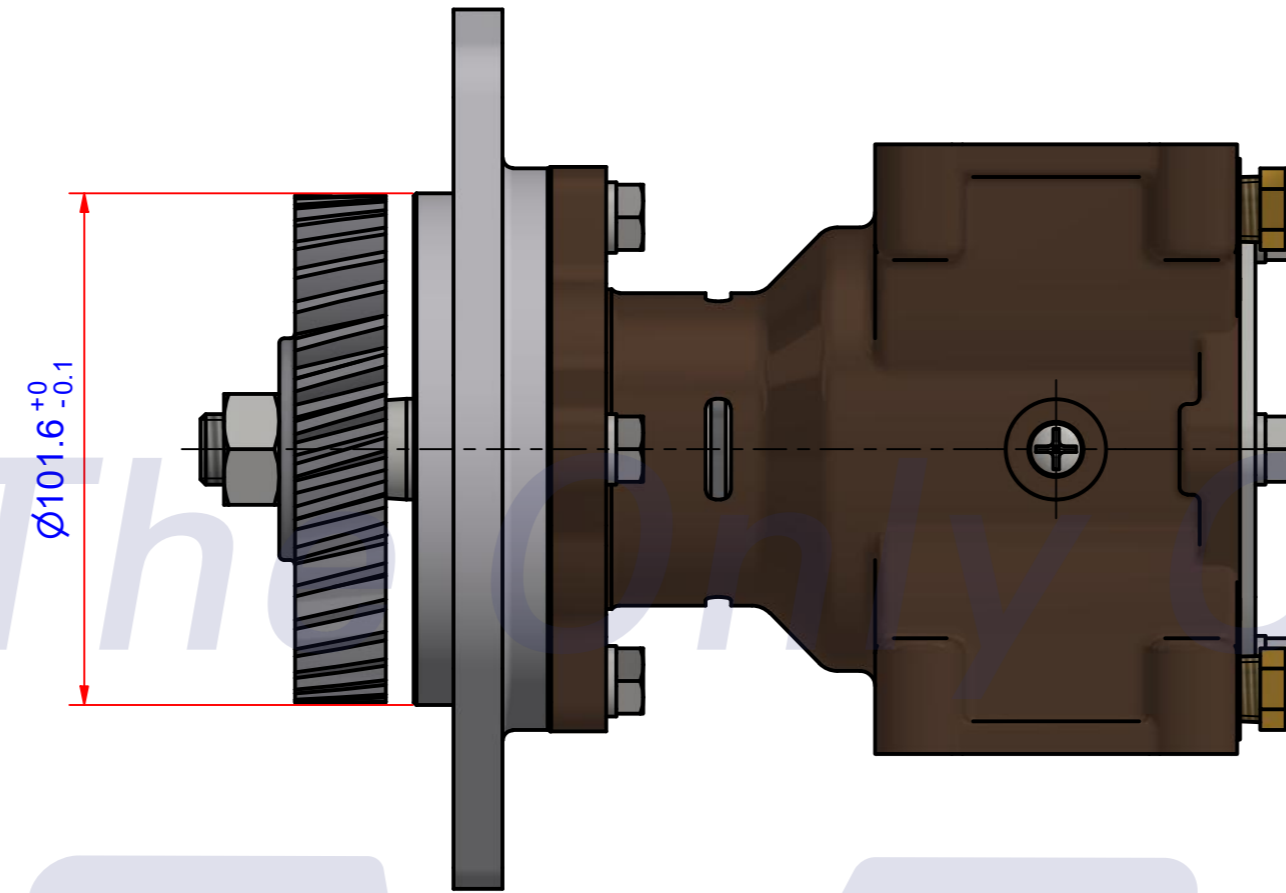

JPR-S7627

PART LIST					
No.	QTY	PART NUMBER	PART NAME	MAT	DESCRIPTION
1	1	PUA0075	PUMP ASSY		JPR-S7627

Drawing by	Checked by	Approved by - date	Model Name	Date	Scale
강 명진	Y.D. JEON		JPR-S7627	2012-05-29	1 : 1
			PUMP ASSY		
			PART NUMBER	Edition	Sheet
			PUA0075(0)	0	A2

품 번	PUA0075
품 명	JPR-S7627

A: MAJOR KIT B: MINOR KIT C: CAM SET D: M-SEAL SET E: IMPELLER KIT

No.	QTY	PART NUMBER	PART NAME	A (JSK0067)	B (JSM0002)	C (CAMSET0031)	D (MCSSET0014)	E (JIKJMP035)
1	2	BER0039	BEARING	X				
2	3	BOL0006	HEX BOLT	X	X			
3	3	BOL0036	SPRING WASHER	X	X			
4	4	BOL0037	SPRING WASHER	X				
5	4	BOL0059	HEX BOLT	X				
6	1	BOL0099	SCREW	X	X	X		
7	1	BOL0138	NUT	X				
8	1	CAM0031	CAM	X	X	X		
9	1	COV0036	COVER	X	X			
10	1	GAK0009	FIBER GASKET	X	X	X		
11	1	GAK0030	GASKET	X				
12	1	GEA0014	GEAR					
13	1	7608-01	RUBBER IMPELLER	X	X			X
14	1	MCS0033	CERAMIC	X	X		X	
15	1	MCS0034	CARBON	X	X		X	
16	2	NIP0016	PLUG					
17	1	ORG0030	O-RING	X	X			X
18	1	PBC0131	PUMP CASING					
19	1	PBC0139	PUMP ADAPTER					
20	1	RET0035	RETAINER	X				
21	1	SHA0075	SHAFT	X				
22	1	SLI0006	SLINGER	X				
23	1	SNP000301	SNAP-RING	X	X		X	
24	1	SPC0015	SPACER	X	X		X	
25	1	WER0019	WEAR PLATE	X	X			

PART LIST					
No.	QTY	PART NUMBER	PART NAME	MAT	DESCRIPTION
1	1	PUA0075	PUMP ASSY		JPR-S7627

Drawing by 강 명진	Checked by Y.D. JEON	Approved by - date	Model Name JPR-S7627	Date 2013-08-07	Scale 1:1
			PUMP PART'S VIEW		
			PART NUMBER PUA0075(0)	Edition 0	Sheet A2