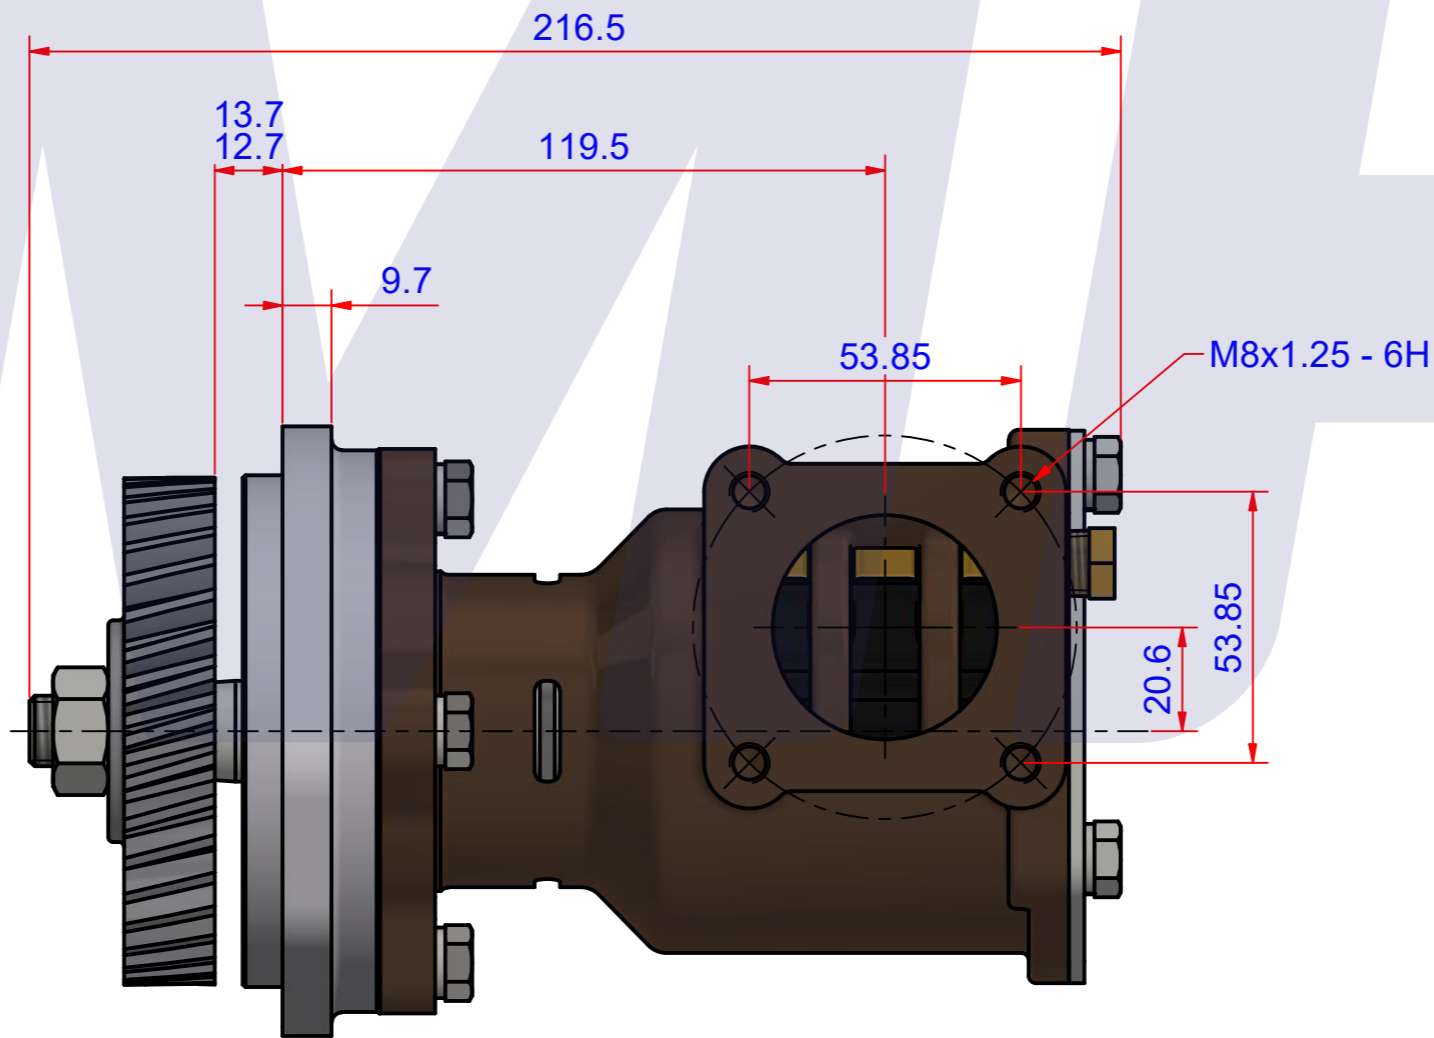

JPR-S7627

PART LIST					
No.	QTY	PART NUMBER	PART NAME	MAT	DESCRIPTION
1	1	PUA0075	PUMP ASSY		JPR-S7627

Drawing by	Checked by	Approved by - date	Model Name	Date	Scale
강 명진	Y.D. JEON		JPR-S7627	2012-05-29	1 : 1
			PUMP ASSY		
			PART NUMBER	Edition	Sheet
			PUA0075(0)	0	A2

품 번	PUA0075
품 명	JPR-S7627

A: MAJOR KIT B: MINOR KIT C: CAM SET D: M-SEAL SET E: IMPELLER KIT

No.	QTY	PART NUMBER	PART NAME	A (JSK0067)	B (JSM0002)	C (CAMSET0031)	D (MCSSET0014)	E (JIKJMP035)
1	2	BER0039	BEARING	X				
2	3	BOL0006	HEX BOLT	X	X			
3	3	BOL0036	SPRING WASHER	X	X			
4	4	BOL0037	SPRING WASHER	X				
5	4	BOL0059	HEX BOLT	X				
6	1	BOL0099	SCREW	X	X	X		
7	1	BOL0138	NUT	X				
8	1	CAM0031	CAM	X	X	X		
9	1	COV0036	COVER	X	X			
10	1	GAK0009	FIBER GASKET	X	X	X		
11	1	GAK0030	GASKET	X				
12	1	GEA0014	GEAR					
13	1	7608-01	RUBBER IMPELLER	X	X			X
14	1	MCS0033	CERAMIC	X	X		X	
15	1	MCS0034	CARBON	X	X		X	
16	2	NIP0016	PLUG					
17	1	ORG0030	O-RING	X	X			X
18	1	PBC0131	PUMP CASING					
19	1	PBC0139	PUMP ADAPTER					
20	1	RET0035	RETAINER	X				
21	1	SHA0075	SHAFT	X				
22	1	SLI0006	SLINGER	X				
23	1	SNP000301	SNAP-RING	X	X		X	
24	1	SPC0015	SPACER	X	X		X	
25	1	WER0019	WEAR PLATE	X	X			

PART LIST					
No.	QTY	PART NUMBER	PART NAME	MAT	DESCRIPTION
1	1	PUA0075	PUMP ASSY		JPR-S7627

Drawing by 강 명진	Checked by Y.D. JEON	Approved by - date	Model Name JPR-S7627	Date 2013-08-07	Scale 1:1
			PUMP PART'S VIEW		
			PART NUMBER PUA0075(0)	Edition 0	Sheet A2