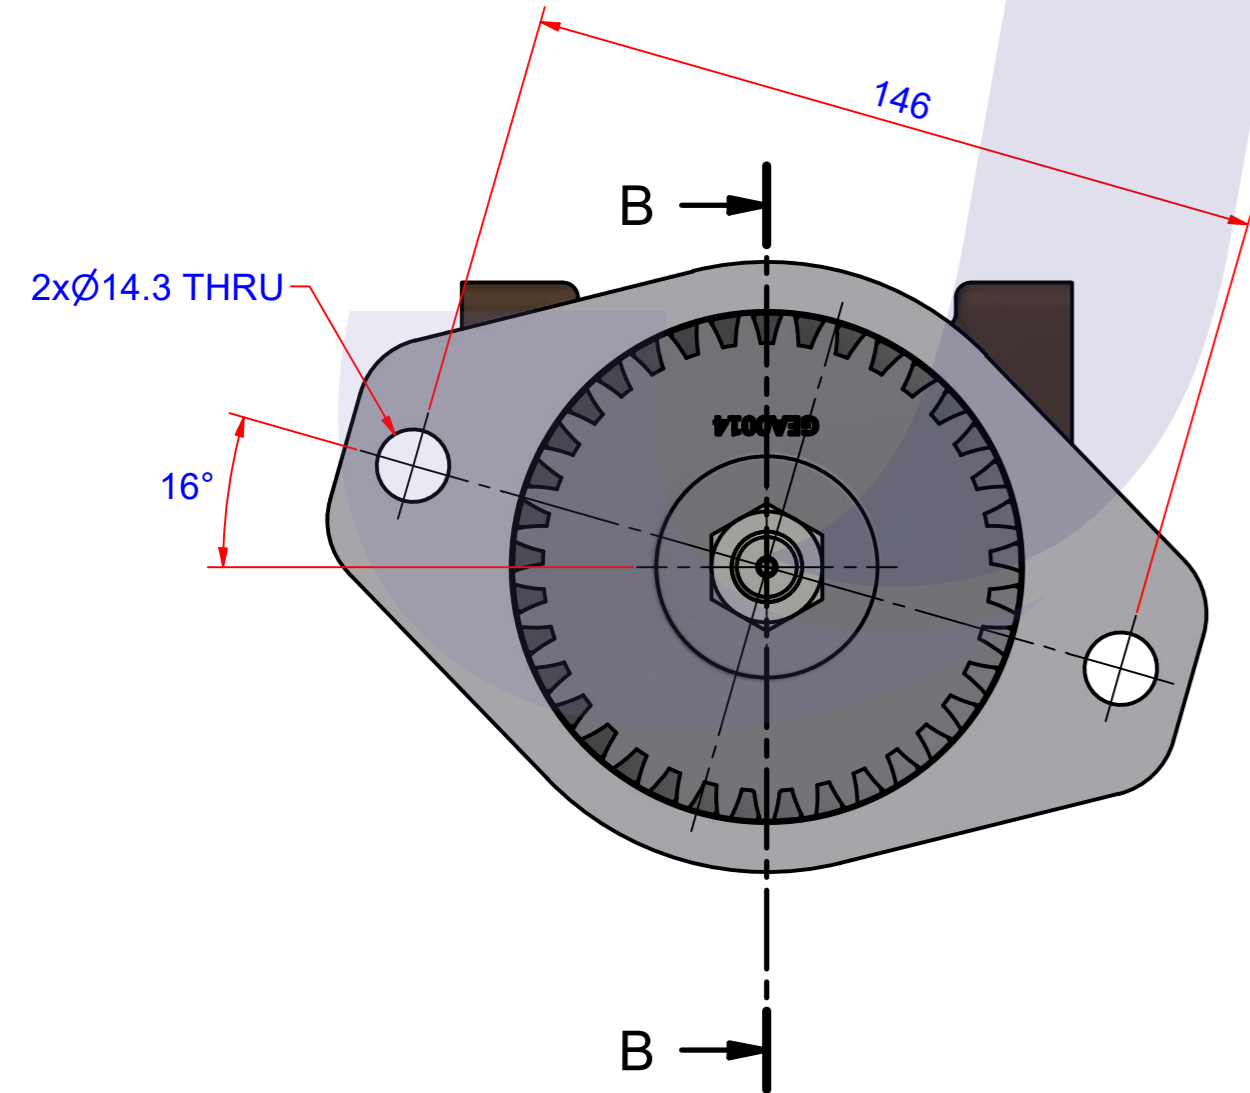

JPR-S7627

PART LIST					
No.	QTY	PART NUMBER	PART NAME	MAT	DESCRIPTION
1	1	PUA0075	PUMP ASSY		JPR-S7627

Drawing by	Checked by	Approved by - date	Model Name	Date	Scale
강 명진	Y.D. JEON		JPR-S7627	2012-05-29	1 : 1
			PUMP ASSY		
			PART NUMBER	Edition	Sheet
			PUA0075(0)	0	A2

품 번	PUA0075
품 명	JPR-S7627

A: MAJOR KIT B: MINOR KIT C: CAM SET D: M-SEAL SET E: IMPELLER KIT

No.	QTY	PART NUMBER	PART NAME	A (JSK0067)	B (JSM0002)	C (CAMSET0031)	D (MCSSET0014)	E (JIKJMP035)
1	2	BER0039	BEARING	X				
2	3	BOL0006	HEX BOLT	X	X			
3	3	BOL0036	SPRING WASHER	X	X			
4	4	BOL0037	SPRING WASHER	X				
5	4	BOL0059	HEX BOLT	X				
6	1	BOL0099	SCREW	X	X	X		
7	1	BOL0138	NUT	X				
8	1	CAM0031	CAM	X	X	X		
9	1	COV0036	COVER	X	X			
10	1	GAK0009	FIBER GASKET	X	X	X		
11	1	GAK0030	GASKET	X				
12	1	GEA0014	GEAR					
13	1	7608-01	RUBBER IMPELLER	X	X			X
14	1	MCS0033	CERAMIC	X	X		X	
15	1	MCS0034	CARBON	X	X		X	
16	2	NIP0016	PLUG					
17	1	ORG0030	O-RING	X	X			X
18	1	PBC0131	PUMP CASING					
19	1	PBC0139	PUMP ADAPTER					
20	1	RET0035	RETAINER	X				
21	1	SHA0075	SHAFT	X				
22	1	SLI0006	SLINGER	X				
23	1	SNP000301	SNAP-RING	X	X		X	
24	1	SPC0015	SPACER	X	X		X	
25	1	WER0019	WEAR PLATE	X	X			

PART LIST					
No.	QTY	PART NUMBER	PART NAME	MAT	DESCRIPTION
1	1	PUA0075	PUMP ASSY		JPR-S7627

Drawing by 강 명진	Checked by Y.D. JEON	Approved by - date	Model Name JPR-S7627	Date 2013-08-07	Scale 1:1
			PUMP PART'S VIEW		
			PART NUMBER PUA0075(0)	Edition 0	Sheet A2