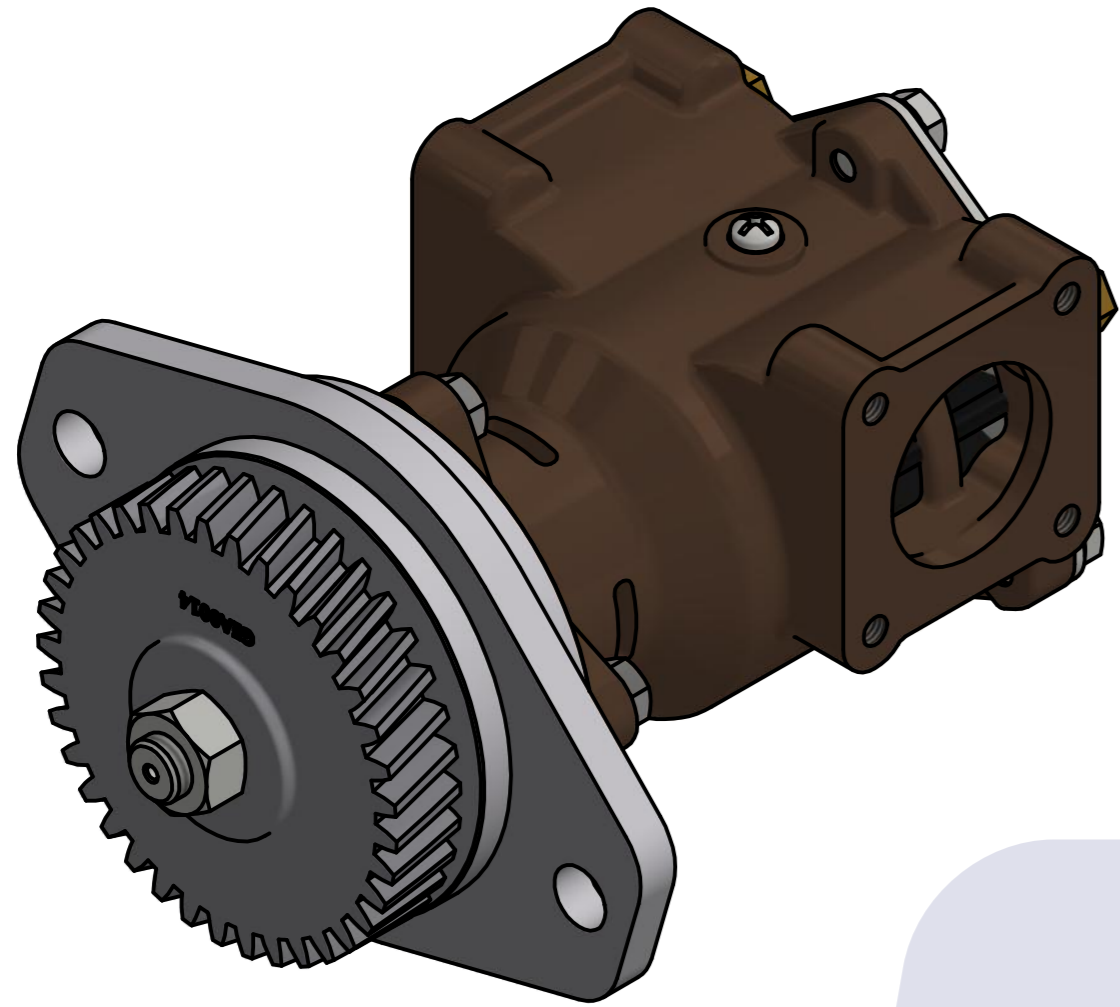

JPR-S7627

PART LIST					
No.	QTY	PART NUMBER	PART NAME	MAT	DESCRIPTION
1	1	PUA0075	PUMP ASSY		JPR-S7627

Drawing by	Checked by	Approved by - date	Model Name	Date	Scale
강 명진	Y.D. JEON		JPR-S7627	2012-05-29	1 : 1
			PUMP ASSY		
			PART NUMBER	Edition	Sheet
			PUA0075(0)	0	A2

품 번	PUA0075
품 명	JPR-S7627

A: MAJOR KIT B: MINOR KIT C: CAM SET D: M-SEAL SET E: IMPELLER KIT

No.	QTY	PART NUMBER	PART NAME	A (JSK0067)	B (JSM0002)	C (CAMSET0031)	D (MCSSET0014)	E (JIKJMP035)
1	2	BER0039	BEARING	X				
2	3	BOL0006	HEX BOLT	X	X			
3	3	BOL0036	SPRING WASHER	X	X			
4	4	BOL0037	SPRING WASHER	X				
5	4	BOL0059	HEX BOLT	X				
6	1	BOL0099	SCREW	X	X	X		
7	1	BOL0138	NUT	X				
8	1	CAM0031	CAM	X	X	X		
9	1	COV0036	COVER	X	X			
10	1	GAK0009	FIBER GASKET	X	X	X		
11	1	GAK0030	GASKET	X				
12	1	GEA0014	GEAR					
13	1	7608-01	RUBBER IMPELLER	X	X			X
14	1	MCS0033	CERAMIC	X	X		X	
15	1	MCS0034	CARBON	X	X		X	
16	2	NIP0016	PLUG					
17	1	ORG0030	O-RING	X	X			X
18	1	PBC0131	PUMP CASING					
19	1	PBC0139	PUMP ADAPTER					
20	1	RET0035	RETAINER	X				
21	1	SHA0075	SHAFT	X				
22	1	SLI0006	SLINGER	X				
23	1	SNP000301	SNAP-RING	X	X		X	
24	1	SPC0015	SPACER	X	X		X	
25	1	WER0019	WEAR PLATE	X	X			

PART LIST					
No.	QTY	PART NUMBER	PART NAME	MAT	DESCRIPTION
1	1	PUA0075	PUMP ASSY		JPR-S7627

Drawing by 강 명진	Checked by Y.D. JEON	Approved by - date	Model Name JPR-S7627	Date 2013-08-07	Scale 1:1
			PUMP PART'S VIEW		
			PART NUMBER PUA0075(0)	Edition 0	Sheet A2