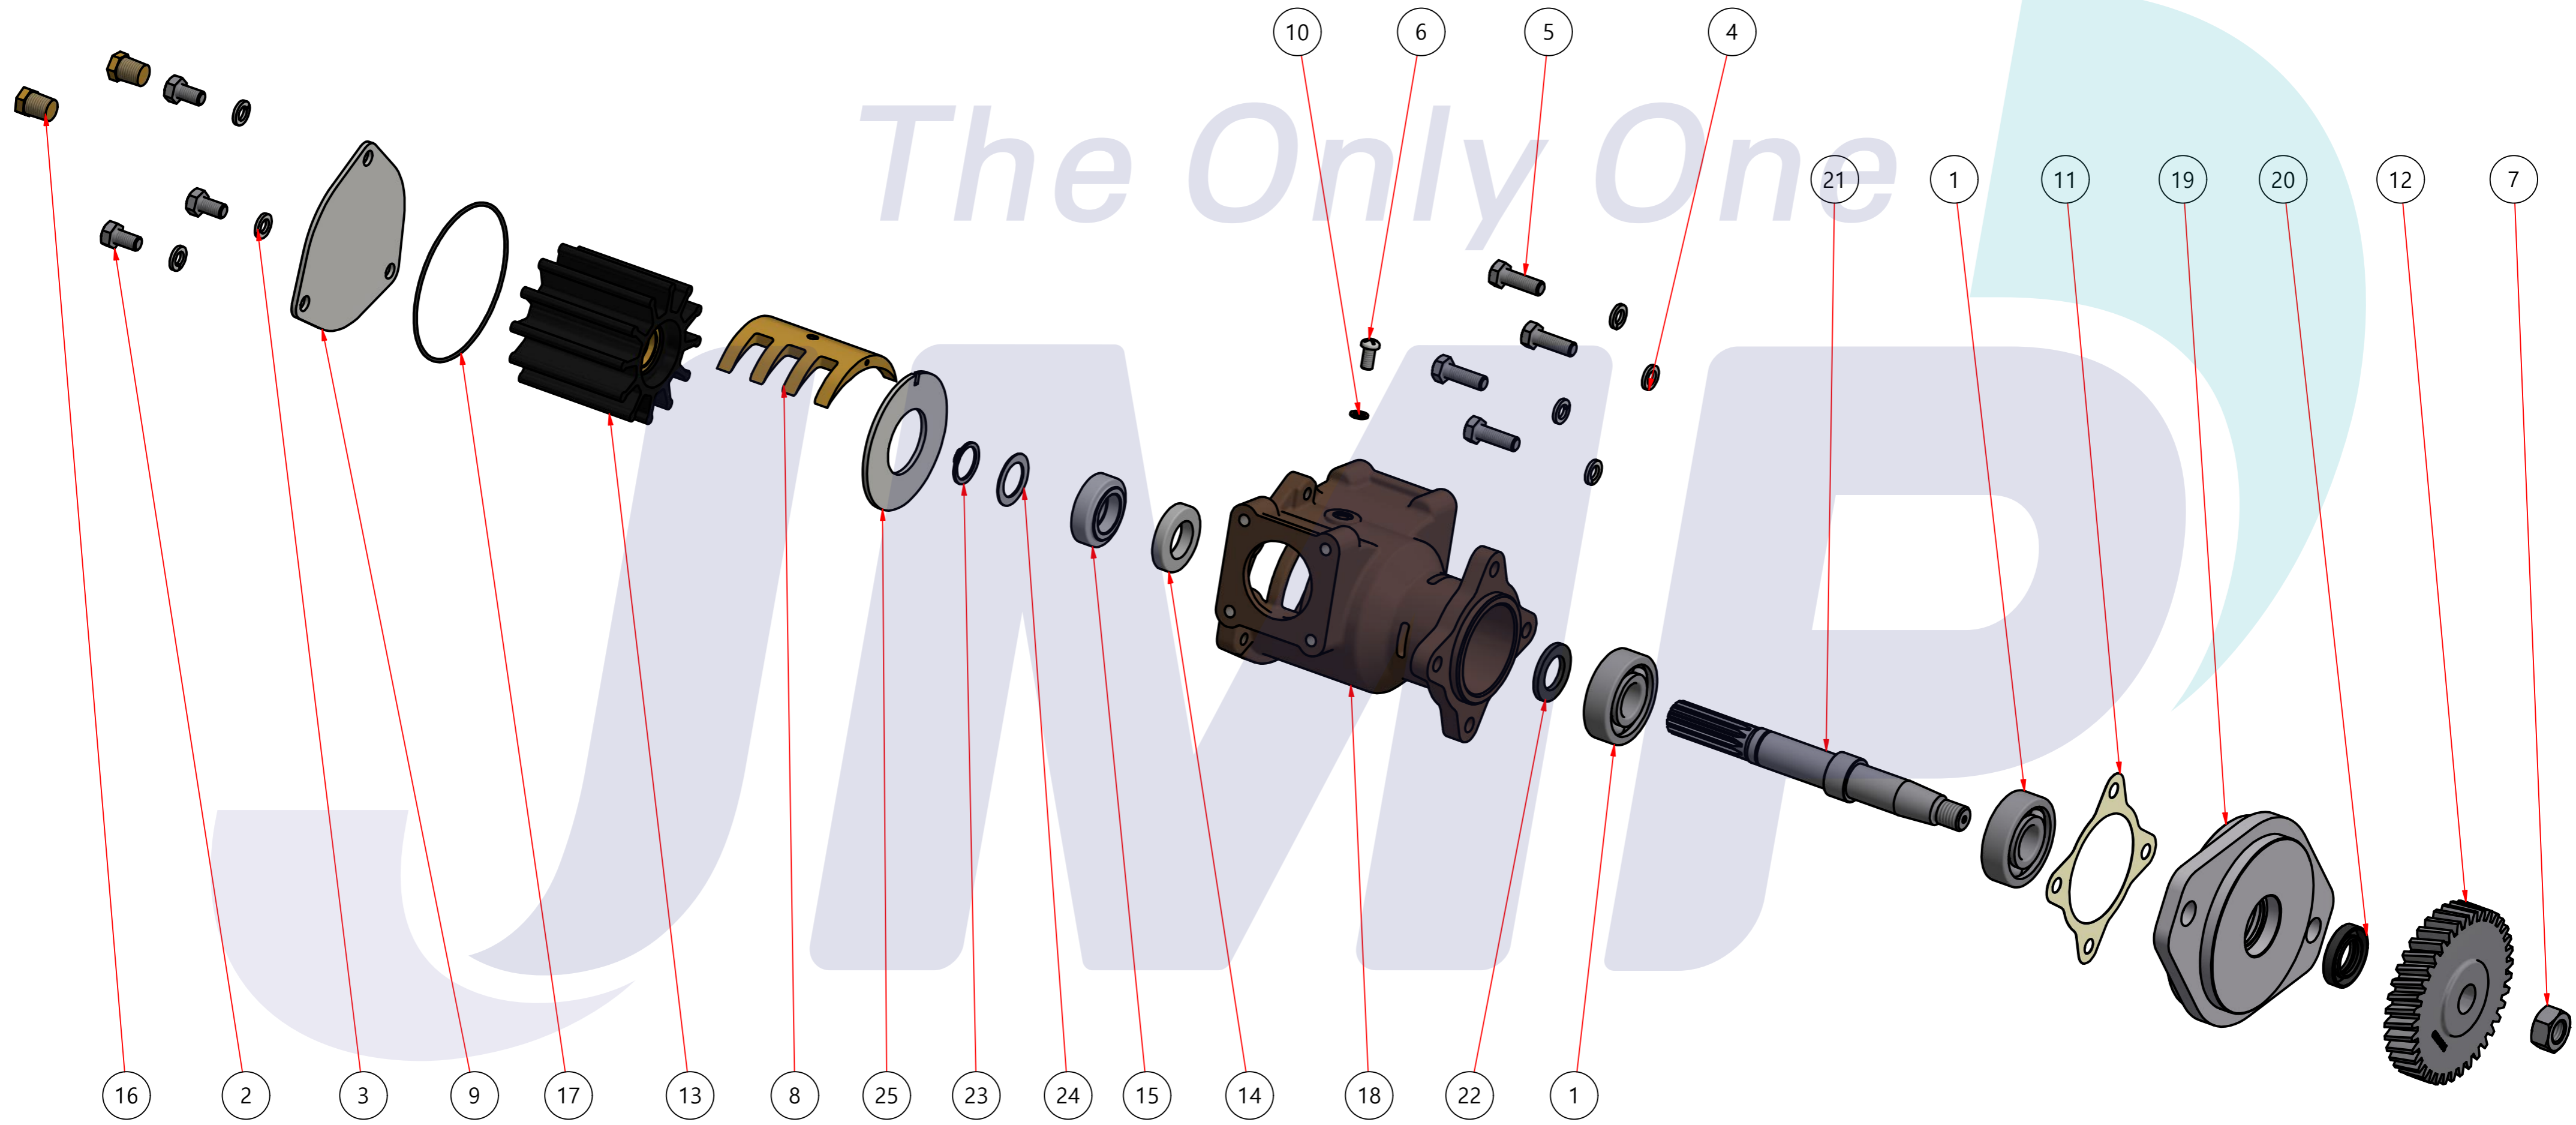

JPR-S7627

PART LIST					
No.	QTY	PART NUMBER	PART NAME	MAT	DESCRIPTION
1	1	PUA0075	PUMP ASSY		JPR-S7627

Drawing by	Checked by	Approved by - date	Model Name	Date	Scale
강 명진	Y.D. JEON		JPR-S7627	2012-05-29	1 : 1
			PUMP ASSY		
			PART NUMBER	Edition	Sheet
			PUA0075(0)	0	A2

품 번	PUA0075
품 명	JPR-S7627

A: MAJOR KIT B: MINOR KIT C: CAM SET D: M-SEAL SET E: IMPELLER KIT

No.	QTY	PART NUMBER	PART NAME	A (JSK0067)	B (JSM0002)	C (CAMSET0031)	D (MCSSET0014)	E (JIKJMP035)
1	2	BER0039	BEARING	X				
2	3	BOL0006	HEX BOLT	X	X			
3	3	BOL0036	SPRING WASHER	X	X			
4	4	BOL0037	SPRING WASHER	X				
5	4	BOL0059	HEX BOLT	X				
6	1	BOL0099	SCREW	X	X	X		
7	1	BOL0138	NUT	X				
8	1	CAM0031	CAM	X	X	X		
9	1	COV0036	COVER	X	X			
10	1	GAK0009	FIBER GASKET	X	X	X		
11	1	GAK0030	GASKET	X				
12	1	GEA0014	GEAR					
13	1	7608-01	RUBBER IMPELLER	X	X			X
14	1	MCS0033	CERAMIC	X	X		X	
15	1	MCS0034	CARBON	X	X		X	
16	2	NIP0016	PLUG					
17	1	ORG0030	O-RING	X	X			X
18	1	PBC0131	PUMP CASING					
19	1	PBC0139	PUMP ADAPTER					
20	1	RET0035	RETAINER	X				
21	1	SHA0075	SHAFT	X				
22	1	SLI0006	SLINGER	X				
23	1	SNP000301	SNAP-RING	X	X		X	
24	1	SPC0015	SPACER	X	X		X	
25	1	WER0019	WEAR PLATE	X	X			

PART LIST					
No.	QTY	PART NUMBER	PART NAME	MAT	DESCRIPTION
1	1	PUA0075	PUMP ASSY		JPR-S7627

Drawing by 강 명진	Checked by Y.D. JEON	Approved by - date	Model Name JPR-S7627	Date 2013-08-07	Scale 1:1
			PUMP PART'S VIEW		
			PART NUMBER PUA0075(0)	Edition 0	Sheet A2