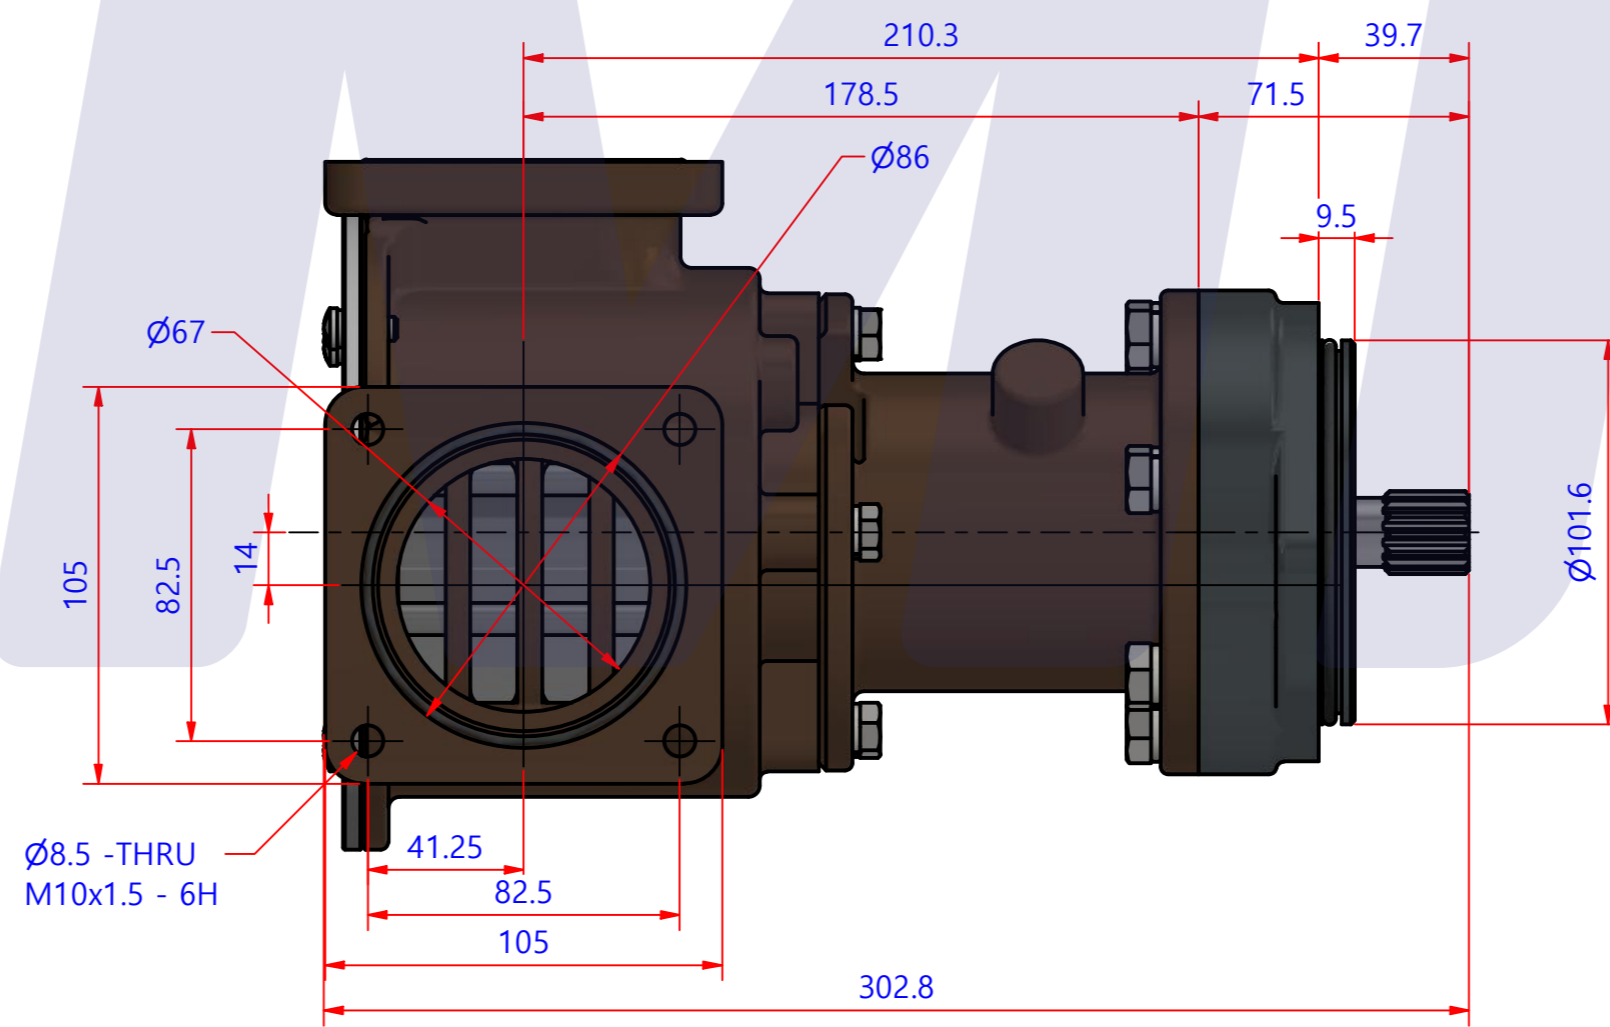

PART LIST					
항목	수량	부품번호	주제	재질	설명
1	1	PUA0098	PUMP ASSY		JPR-C1905

**JPR-C1905**

Drawing by	Checked by	Approved by - date	Model Name	Date	Scale
강 명진	Y.D. JEON		JPR-QSK19	2014-02-05	1 : 1
			PUMP ASSY"		
			PART NUMBER	PUA0098(0)	Sheet A2
			Edition	0	

품 번	PUA0098
품 명	JPR-C1905

A: MAJOR KIT B: MINOR KIT C: CAM SET D: M-SEAL SET E: IMPELLER KIT

No.	QTY	PART NUMBER	PART NAME	A (JSK0069)	B (JSM0022)	C (CAMSET0019)	D (MCSSET0006)	E (JIKJMP055)
1	1	BER0005	BEARING	X				
2	1	BER0020	BEARING	X				
3	4	BOL0005	SCREW	X	X			
4	4	BOL0008	HEX BOLT					
5	6	BOL0011	HEX BOLT					
6	4	BOL0035	SPRING WASHER	X	X			
7	4	BOL0036	SPRING WASHER					
8	6	BOL0038	SPRING WASHER					
9	1	CAM0019	CAM	X	X	X		
10	1	COV001201	COVER	X	X			
11	1	9001-01	RUBBER IMPELLER	X	X			X
12	1	MCS0005	CARBON	X	X		X	
13	1	MCS0010	CERAMIC	X	X		X	
14	1	ORG0003	O-RING	X				
15	2	ORG0009	O-RING	X	X			
16	1	ORG0047	O-RING	X	X			X
17	1	ORG0048	O-RING	X				
18	1	ORG0058	O-RING	X				
19	1	PBC0170	PUMP CASING / BER					
20	1	PBC0171	PUMP CASING / IMP					
21	1	PBC0179	PUMP ADAPTER					
22	1	PIN0008	PIN					
23	1	RET001301	RETAINER	X				
24	1	SHA0088	SHAFT	X				
25	1	SNP0008	SNAP-RING	X	X			
26	1	SNP0013	SNAP-RING	X				
27	1	SPC0012	SHIM	X	X			
28	1	WER0011	WEAR PLATE	X	X			

PART LIST					
No.	QTY	PART NUMBER	PART NAME	MAT	DESCRIPTION
1	1	PUA0098	PUMP ASSY		JPR-C1905

Drawing by 강 명진	Checked by Y.D. JEON	Approved by - date	Model Name JPR-C1905	Date 2014-05-20	Scale 1 : 1
			PUMP PART'S VIEW		
			PART NUMBER PUA0098(0)	Edition 0	Sheet A2