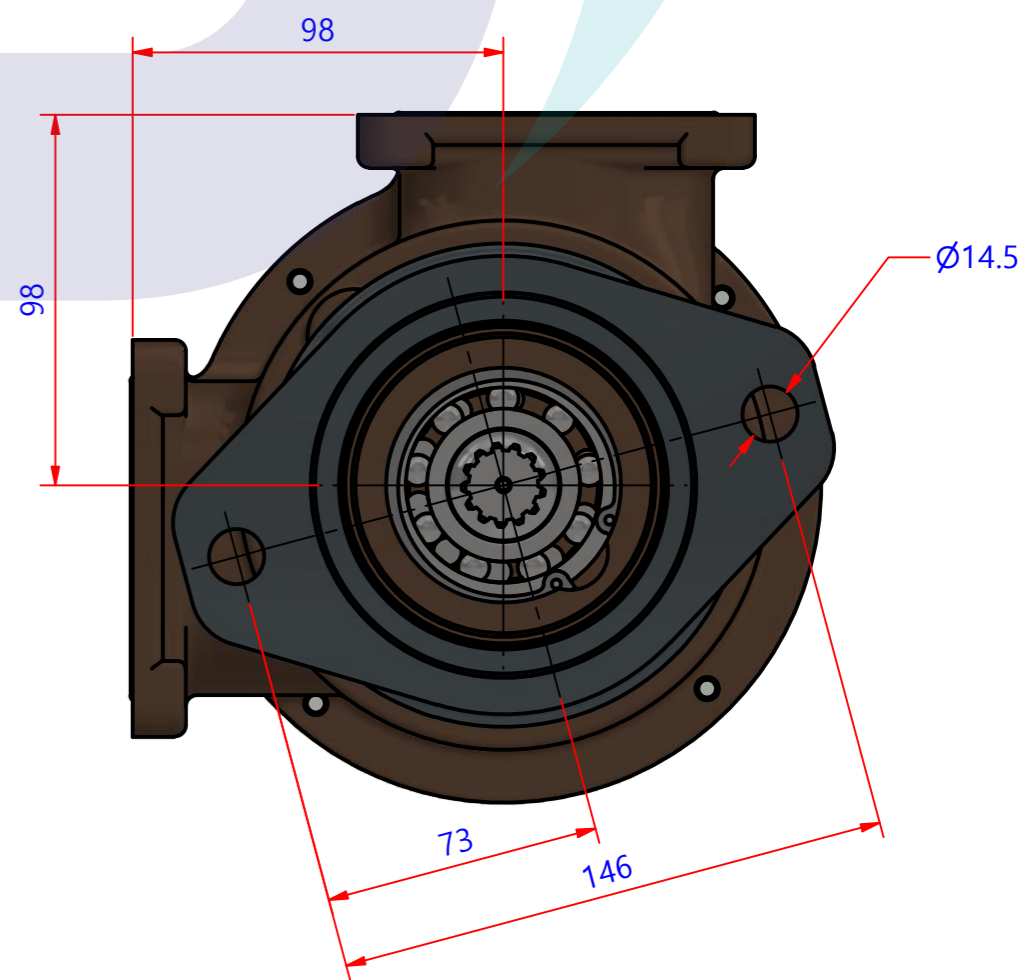

PART LIST					
항목	수량	부품번호	주제	재질	설명
1	1	PUA0098	PUMP ASSY		JPR-C1905

**JPR-C1905**

Drawing by	Checked by	Approved by - date	Model Name	Date	Scale
강 명진	Y.D. JEON		JPR-QSK19	2014-02-05	1 : 1
			PUMP ASSY"		
			PART NUMBER	PUA0098(0)	Sheet A2
			Edition	0	

품 번	PUA0098
품 명	JPR-C1905

A: MAJOR KIT B: MINOR KIT C: CAM SET D: M-SEAL SET E: IMPELLER KIT

No.	QTY	PART NUMBER	PART NAME	A (JSK0069)	B (JSM0022)	C (CAMSET0019)	D (MCSSET0006)	E (JIKJMP055)
1	1	BER0005	BEARING	X				
2	1	BER0020	BEARING	X				
3	4	BOL0005	SCREW	X	X			
4	4	BOL0008	HEX BOLT					
5	6	BOL0011	HEX BOLT					
6	4	BOL0035	SPRING WASHER	X	X			
7	4	BOL0036	SPRING WASHER					
8	6	BOL0038	SPRING WASHER					
9	1	CAM0019	CAM	X	X	X		
10	1	COV001201	COVER	X	X			
11	1	9001-01	RUBBER IMPELLER	X	X			X
12	1	MCS0005	CARBON	X	X		X	
13	1	MCS0010	CERAMIC	X	X		X	
14	1	ORG0003	O-RING	X				
15	2	ORG0009	O-RING	X	X			
16	1	ORG0047	O-RING	X	X			X
17	1	ORG0048	O-RING	X				
18	1	ORG0058	O-RING	X				
19	1	PBC0170	PUMP CASING / BER					
20	1	PBC0171	PUMP CASING / IMP					
21	1	PBC0179	PUMP ADAPTER					
22	1	PIN0008	PIN					
23	1	RET001301	RETAINER	X				
24	1	SHA0088	SHAFT	X				
25	1	SNP0008	SNAP-RING	X	X			
26	1	SNP0013	SNAP-RING	X				
27	1	SPC0012	SHIM	X	X			
28	1	WER0011	WEAR PLATE	X	X			

PART LIST					
No.	QTY	PART NUMBER	PART NAME	MAT	DESCRIPTION
1	1	PUA0098	PUMP ASSY		JPR-C1905

Drawing by 강 명진	Checked by Y.D. JEON	Approved by - date	Model Name JPR-C1905	Date 2014-05-20	Scale 1 : 1
			PUMP PART'S VIEW		
			PART NUMBER PUA0098(0)	Edition 0	Sheet A2