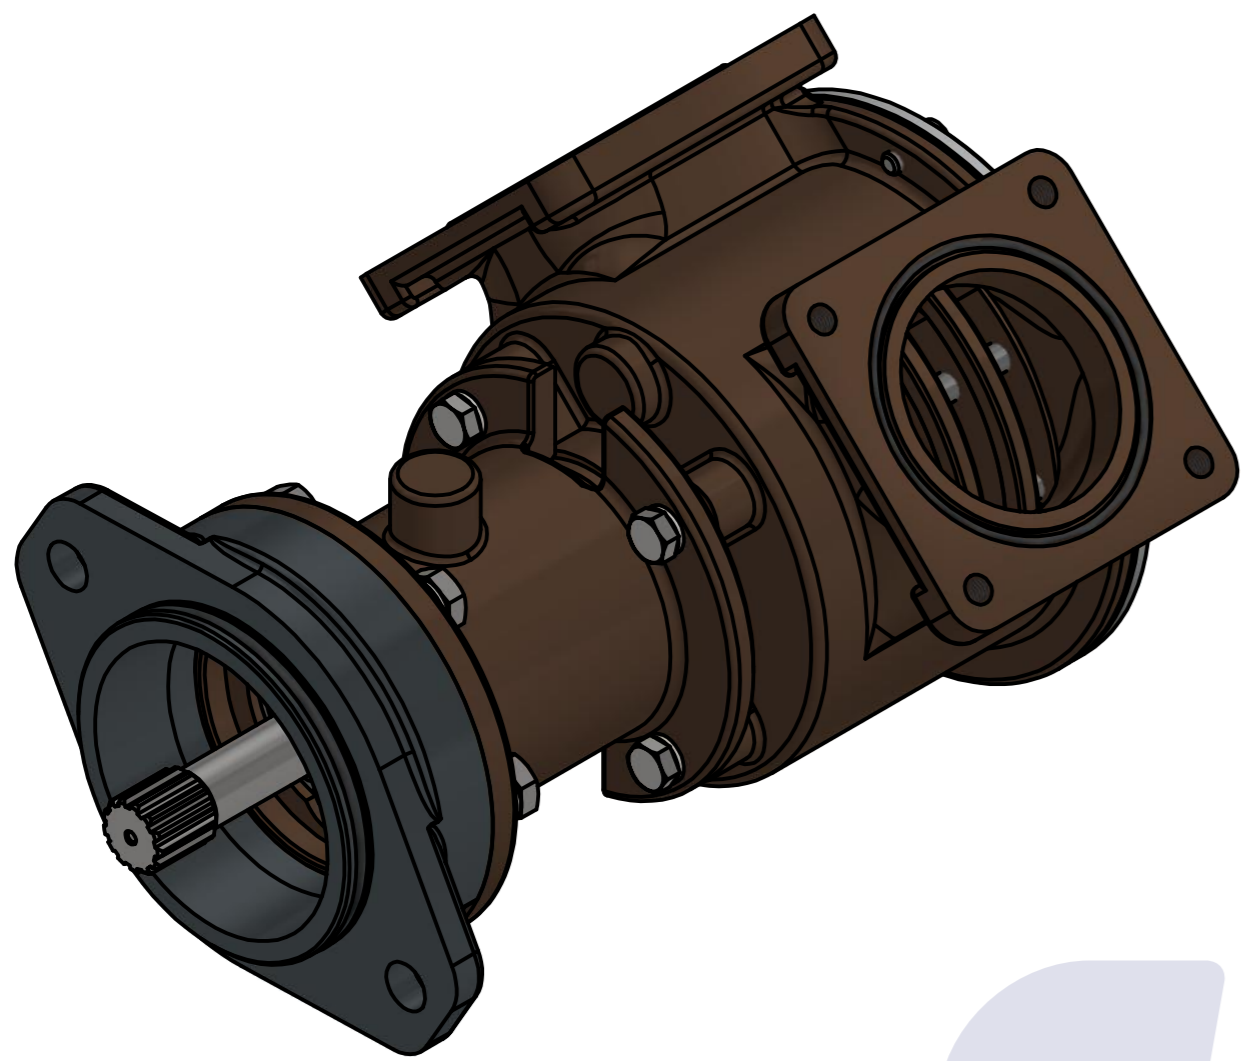

PART LIST					
항목	수량	부품번호	주제	재질	설명
1	1	PUA0098	PUMP ASSY		JPR-C1905

**JPR-C1905**

Drawing by	Checked by	Approved by - date	Model Name	Date	Scale
강 명진	Y.D. JEON		JPR-QSK19	2014-02-05	1 : 1
			PUMP ASSY"		
			PART NUMBER	PUA0098(0)	Sheet A2
			Edition	0	

품 번	PUA0098
품 명	JPR-C1905

A: MAJOR KIT B: MINOR KIT C: CAM SET D: M-SEAL SET E: IMPELLER KIT

No.	QTY	PART NUMBER	PART NAME	A (JSK0069)	B (JSM0022)	C (CAMSET0019)	D (MCSSET0006)	E (JIKJMP055)
1	1	BER0005	BEARING	X				
2	1	BER0020	BEARING	X				
3	4	BOL0005	SCREW	X	X			
4	4	BOL0008	HEX BOLT					
5	6	BOL0011	HEX BOLT					
6	4	BOL0035	SPRING WASHER	X	X			
7	4	BOL0036	SPRING WASHER					
8	6	BOL0038	SPRING WASHER					
9	1	CAM0019	CAM	X	X	X		
10	1	COV001201	COVER	X	X			
11	1	9001-01	RUBBER IMPELLER	X	X			X
12	1	MCS0005	CARBON	X	X		X	
13	1	MCS0010	CERAMIC	X	X		X	
14	1	ORG0003	O-RING	X				
15	2	ORG0009	O-RING	X	X			
16	1	ORG0047	O-RING	X	X			X
17	1	ORG0048	O-RING	X				
18	1	ORG0058	O-RING	X				
19	1	PBC0170	PUMP CASING / BER					
20	1	PBC0171	PUMP CASING / IMP					
21	1	PBC0179	PUMP ADAPTER					
22	1	PIN0008	PIN					
23	1	RET001301	RETAINER	X				
24	1	SHA0088	SHAFT	X				
25	1	SNP0008	SNAP-RING	X	X			
26	1	SNP0013	SNAP-RING	X				
27	1	SPC0012	SHIM	X	X			
28	1	WER0011	WEAR PLATE	X	X			

PART LIST					
No.	QTY	PART NUMBER	PART NAME	MAT	DESCRIPTION
1	1	PUA0098	PUMP ASSY		JPR-C1905

Drawing by 강 명진	Checked by Y.D. JEON	Approved by - date	Model Name JPR-C1905	Date 2014-05-20	Scale 1 : 1
			PUMP PART'S VIEW		
			PART NUMBER PUA0098(0)	Edition 0	Sheet A2