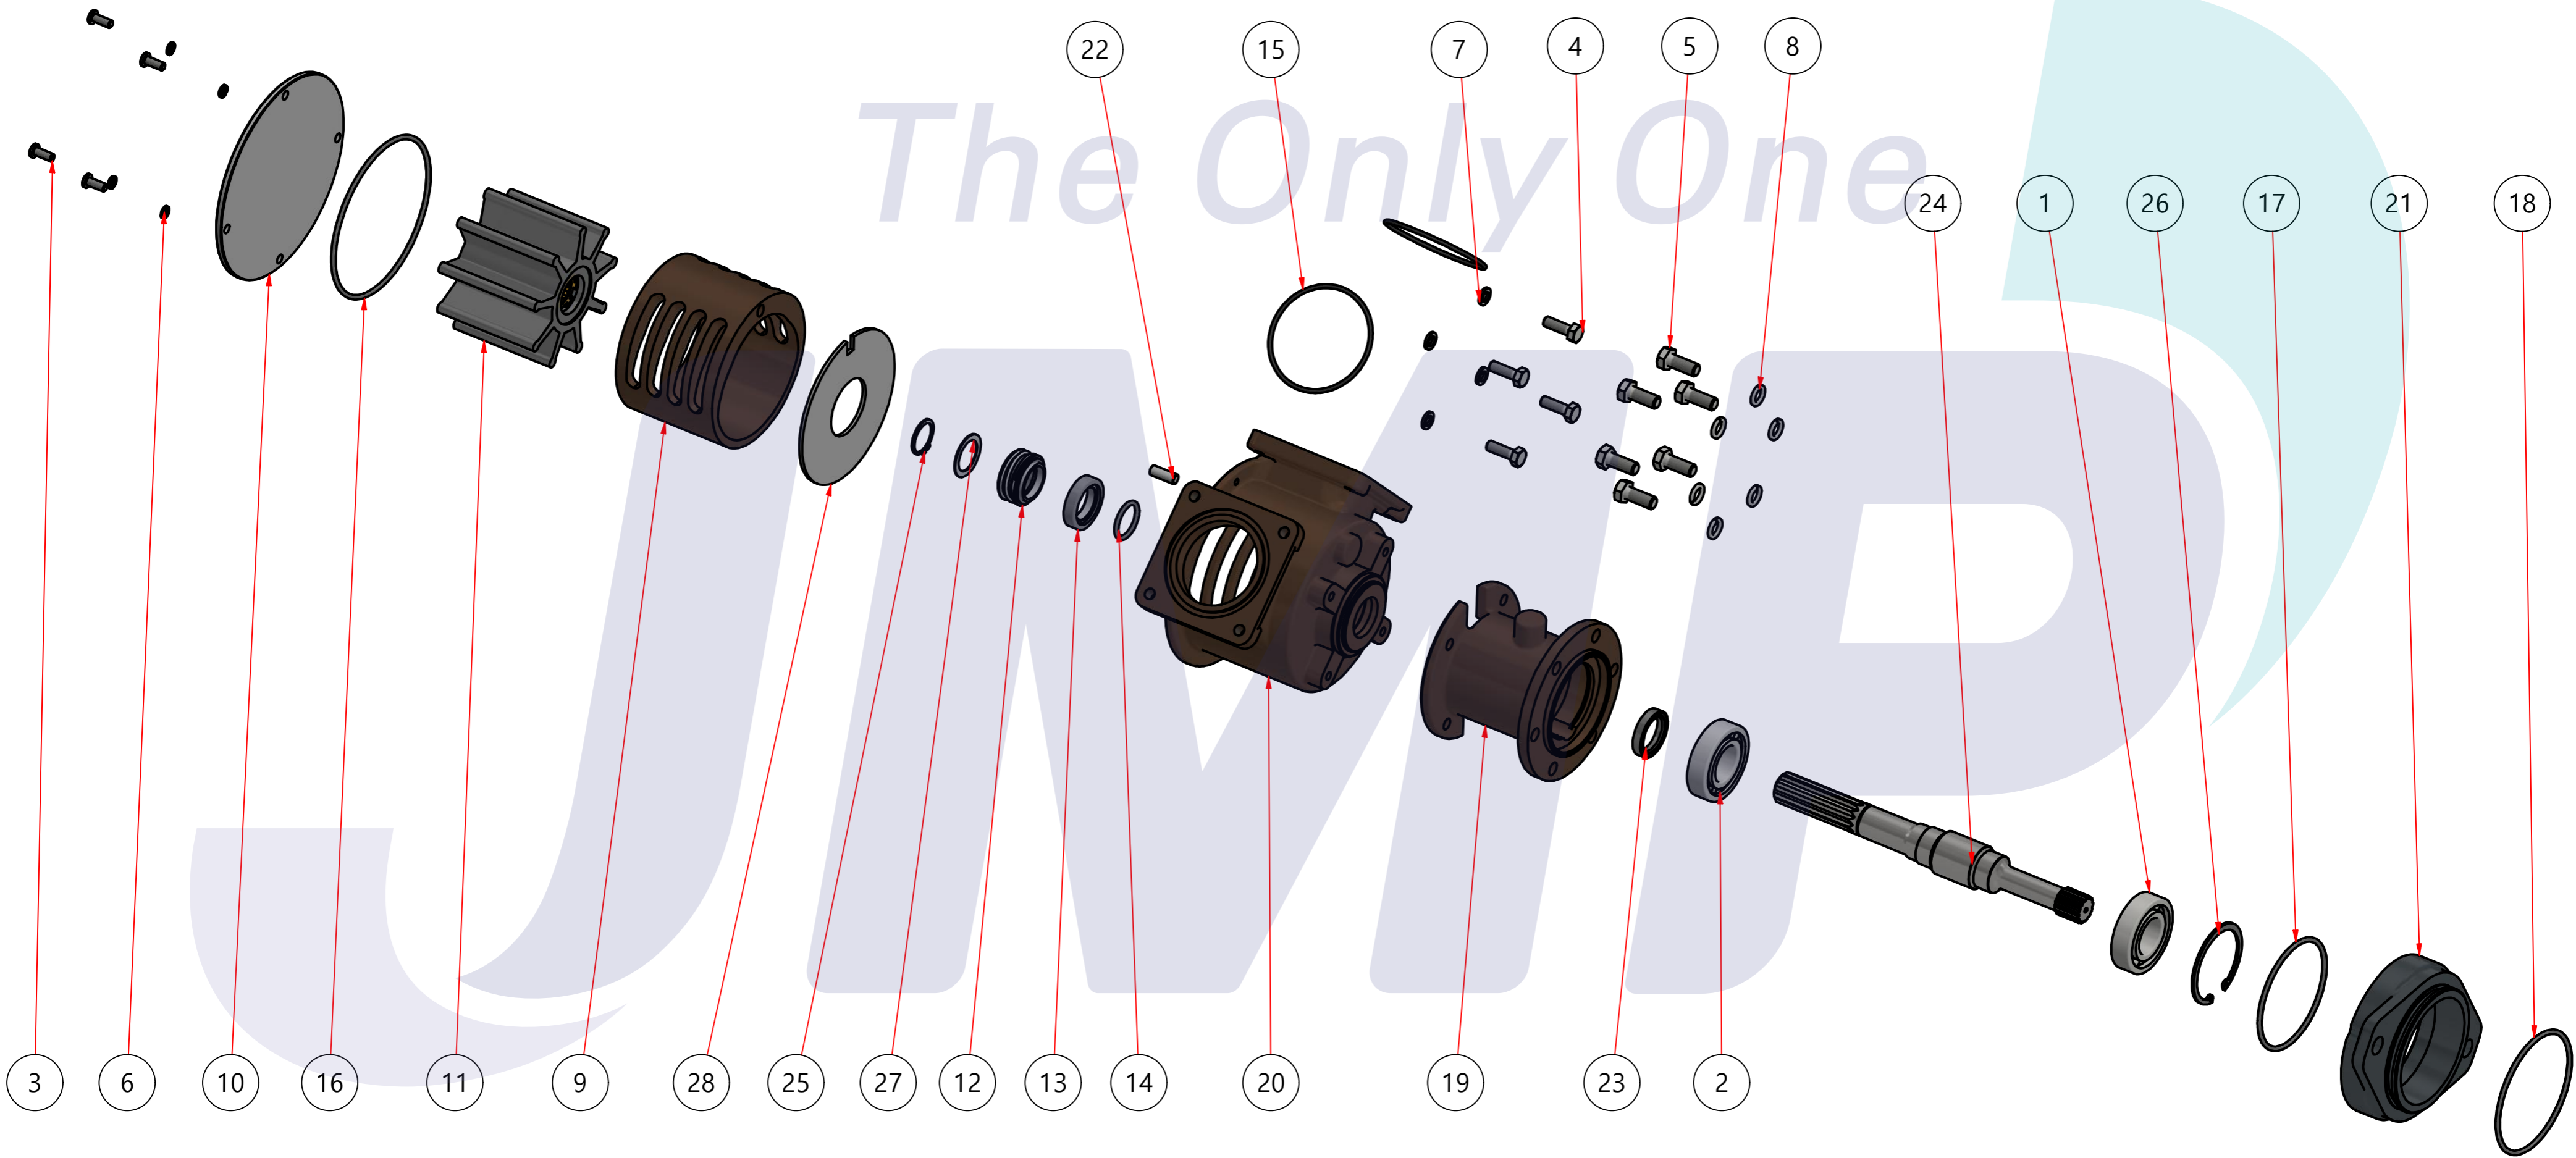

PART LIST					
항목	수량	부품번호	주제	재질	설명
1	1	PUA0098	PUMP ASSY		JPR-C1905

**JPR-C1905**

Drawing by	Checked by	Approved by - date	Model Name	Date	Scale
강 명진	Y.D. JEON		JPR-QSK19	2014-02-05	1 : 1
			PUMP ASSY"		
			PART NUMBER	PUA0098(0)	Sheet A2
			Edition	0	

품 번	PUA0098
품 명	JPR-C1905

A: MAJOR KIT B: MINOR KIT C: CAM SET D: M-SEAL SET E: IMPELLER KIT

No.	QTY	PART NUMBER	PART NAME	A (JSK0069)	B (JSM0022)	C (CAMSET0019)	D (MCSSET0006)	E (JIKJMP055)
1	1	BER0005	BEARING	X				
2	1	BER0020	BEARING	X				
3	4	BOL0005	SCREW	X	X			
4	4	BOL0008	HEX BOLT					
5	6	BOL0011	HEX BOLT					
6	4	BOL0035	SPRING WASHER	X	X			
7	4	BOL0036	SPRING WASHER					
8	6	BOL0038	SPRING WASHER					
9	1	CAM0019	CAM	X	X	X		
10	1	COV001201	COVER	X	X			
11	1	9001-01	RUBBER IMPELLER	X	X			X
12	1	MCS0005	CARBON	X	X		X	
13	1	MCS0010	CERAMIC	X	X		X	
14	1	ORG0003	O-RING	X				
15	2	ORG0009	O-RING	X	X			
16	1	ORG0047	O-RING	X	X			X
17	1	ORG0048	O-RING	X				
18	1	ORG0058	O-RING	X				
19	1	PBC0170	PUMP CASING / BER					
20	1	PBC0171	PUMP CASING / IMP					
21	1	PBC0179	PUMP ADAPTER					
22	1	PIN0008	PIN					
23	1	RET001301	RETAINER	X				
24	1	SHA0088	SHAFT	X				
25	1	SNP0008	SNAP-RING	X	X			
26	1	SNP0013	SNAP-RING	X				
27	1	SPC0012	SHIM	X	X			
28	1	WER0011	WEAR PLATE	X	X			

PART LIST					
No.	QTY	PART NUMBER	PART NAME	MAT	DESCRIPTION
1	1	PUA0098	PUMP ASSY		JPR-C1905

Drawing by 강 명진	Checked by Y.D. JEON	Approved by - date	Model Name JPR-C1905	Date 2014-05-20	Scale 1 : 1
			PUMP PART'S VIEW		
			PART NUMBER PUA0098(0)	Edition 0	Sheet A2