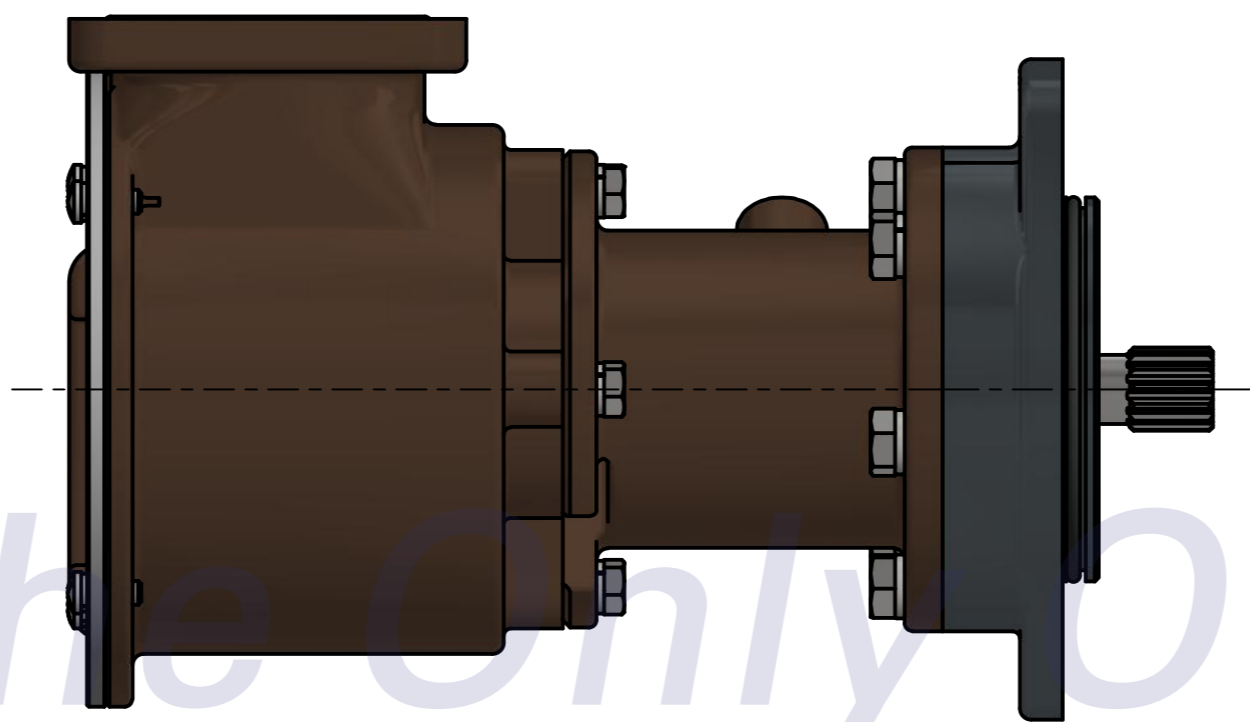

PART LIST					
항목	수량	부품번호	주제	재질	설명
1	1	PUA0098	PUMP ASSY		JPR-C1905

**JPR-C1905**

Drawing by	Checked by	Approved by - date	Model Name	Date	Scale
강 명진	Y.D. JEON		JPR-QSK19	2014-02-05	1 : 1
			PUMP ASSY"		
			PART NUMBER	PUA0098(0)	Sheet A2
			Edition	0	

품 번	PUA0098
품 명	JPR-C1905

A: MAJOR KIT B: MINOR KIT C: CAM SET D: M-SEAL SET E: IMPELLER KIT

No.	QTY	PART NUMBER	PART NAME	A (JSK0069)	B (JSM0022)	C (CAMSET0019)	D (MCSSET0006)	E (JIKJMP055)
1	1	BER0005	BEARING	X				
2	1	BER0020	BEARING	X				
3	4	BOL0005	SCREW	X	X			
4	4	BOL0008	HEX BOLT					
5	6	BOL0011	HEX BOLT					
6	4	BOL0035	SPRING WASHER	X	X			
7	4	BOL0036	SPRING WASHER					
8	6	BOL0038	SPRING WASHER					
9	1	CAM0019	CAM	X	X	X		
10	1	COV001201	COVER	X	X			
11	1	9001-01	RUBBER IMPELLER	X	X			X
12	1	MCS0005	CARBON	X	X		X	
13	1	MCS0010	CERAMIC	X	X		X	
14	1	ORG0003	O-RING	X				
15	2	ORG0009	O-RING	X	X			
16	1	ORG0047	O-RING	X	X			X
17	1	ORG0048	O-RING	X				
18	1	ORG0058	O-RING	X				
19	1	PBC0170	PUMP CASING / BER					
20	1	PBC0171	PUMP CASING / IMP					
21	1	PBC0179	PUMP ADAPTER					
22	1	PIN0008	PIN					
23	1	RET001301	RETAINER	X				
24	1	SHA0088	SHAFT	X				
25	1	SNP0008	SNAP-RING	X	X			
26	1	SNP0013	SNAP-RING	X				
27	1	SPC0012	SHIM	X	X			
28	1	WER0011	WEAR PLATE	X	X			

PART LIST					
No.	QTY	PART NUMBER	PART NAME	MAT	DESCRIPTION
1	1	PUA0098	PUMP ASSY		JPR-C1905

Drawing by 강 명진	Checked by Y.D. JEON	Approved by - date	Model Name JPR-C1905	Date 2014-05-20	Scale 1 : 1
			PUMP PART'S VIEW		
			PART NUMBER PUA0098(0)	Edition 0	Sheet A2