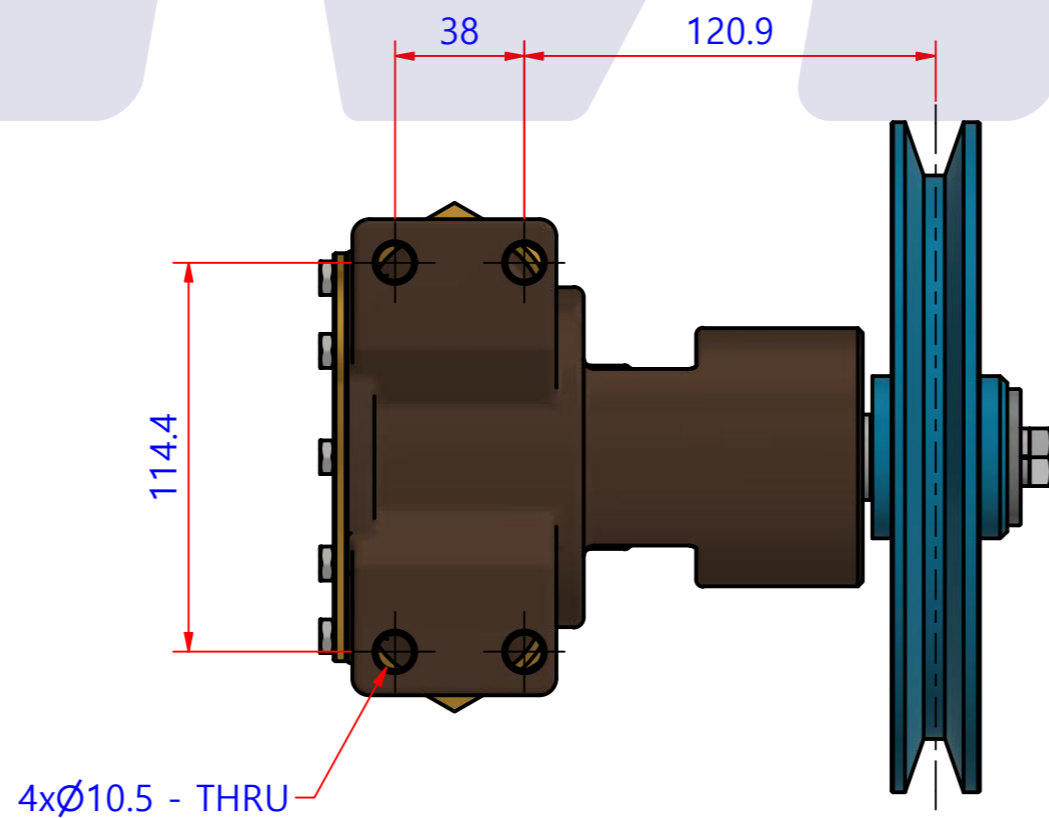

PART LIST					
No.	QTY	PART NUMBER	PART NAME	MAT	DESCRIPTION
1	1	PUA0028	PUMP ASSY		JPR-C1040

JPR-C1040

Drawing by M.J.KANG	Checked by C.I. JEON	Approved by - date	Model Name JPR-C1040	Date 2019-02-22	Scale 1 : 1
			PUMP ASSY		
			PART NUMBER PUA0028(0)	Edition 0	Sheet A2

품 번	PUA0028
품 명	JPR-C1040

A: MAJOR KIT B: MINOR KIT C: CAM SET D: M-SEAL SET E: IMPELLER KIT

No.	QTY	PART NUMBER	PART NAME	A (JSK0020)	B (JSM0020)	C (CAMSET0005)	D (MCSSET0003)	E (JIKJMP037)
1	1	BER0060	BEARING	X				
2	1	BOL0032	FLAT WASHER	X				
3	1	BOL0039	SPRING WASHER	X				
4	1	BOL0060	HEX BOLT	X				
5	6	BOL0081	HEX SCREW	X	X	X (1)		
6	1	CAM0005	CAM	X	X	X		
7	1	COV0005	COVER	X	X			
8	1	GAK0009	FIBER GASKET	X	X	X		
9	1	8001-01	RUBBER IMPELLER	X	X			X
10	1	KEY0002	KEY	X				
11	1	MCS0004	CARBON	X	X		X	
12	1	MCS0009	CERAMIC	X	X		X	
13	2	NIP0004	NIPPLE					
14	1	ORG0015	O-RING	X	X			X
15	1	PBC0034	PUMP CASING					
16	1	PUL0007	PULLEY					
17	1	RET0007	RETAINER	X				
18	1	RET0010	RETAINER	X				
19	1	SHA0019	SHAFT	X				
20	1	SLI0003	SLINGER	X				
21	1	SNP0004	SNAP-RING	X				
22	1	SNP0013	SNAP-RING	X				
23	1	WER0003	WEAR PLATE	X	X			

PART LIST					
항목	수량	부품번호	주제	재질	설명
1	1	PUA0028	PUMP ASSY		JPR-C1040

Drawing by 강 명진	Checked by Y.D. JEON	Approved by - date	Model Name JPR-C1040	Date 2013-08-01	Scale 1 : 1
			PUMP ASSY		
			PART NUMBER PUA0028(0)	Edition 0	Sheet A2