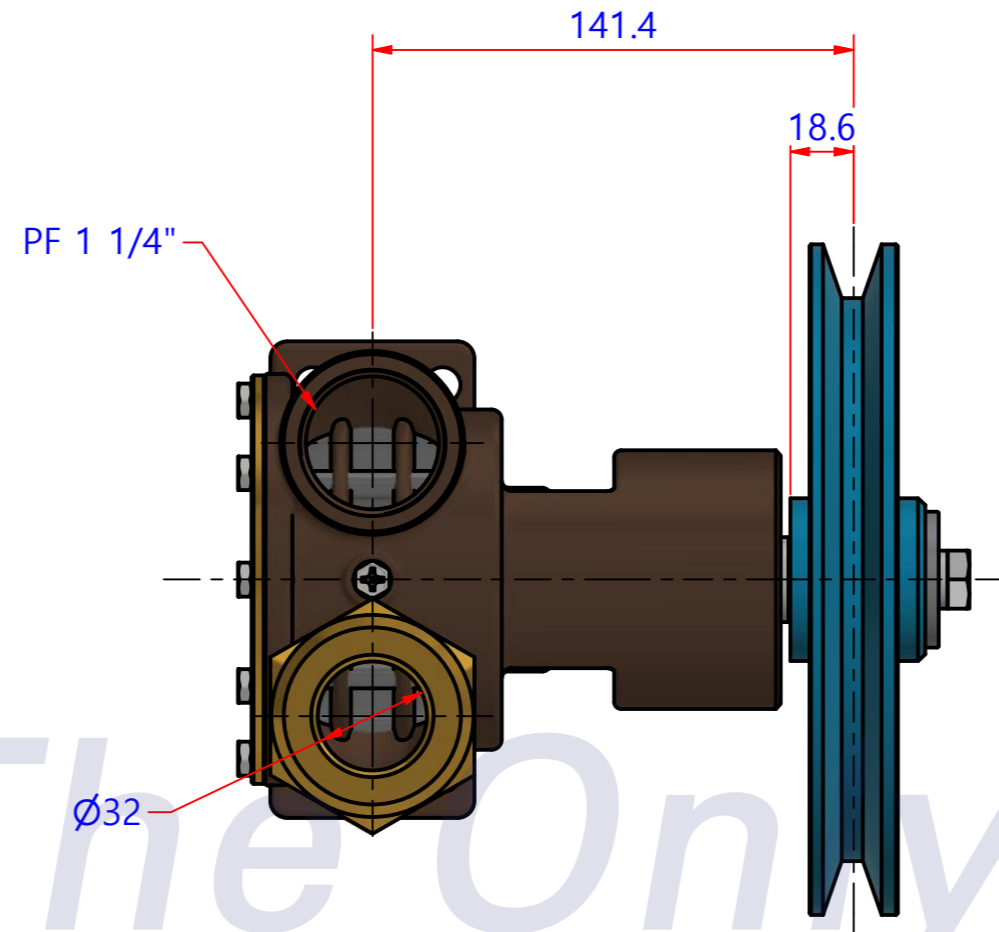

PART LIST					
No.	QTY	PART NUMBER	PART NAME	MAT	DESCRIPTION
1	1	PUA0028	PUMP ASSY		JPR-C1040

JPR-C1040

Drawing by M.J.KANG	Checked by C.I. JEON	Approved by - date	Model Name JPR-C1040	Date 2019-02-22	Scale 1 : 1
			PUMP ASSY		
			PART NUMBER PUA0028(0)	Edition 0	Sheet A2

품 번	PUA0028
품 명	JPR-C1040

A: MAJOR KIT B: MINOR KIT C: CAM SET D: M-SEAL SET E: IMPELLER KIT

No.	QTY	PART NUMBER	PART NAME	A (JSK0020)	B (JSM0020)	C (CAMSET0005)	D (MCSSET0003)	E (JIKJMP037)
1	1	BER0060	BEARING	X				
2	1	BOL0032	FLAT WASHER	X				
3	1	BOL0039	SPRING WASHER	X				
4	1	BOL0060	HEX BOLT	X				
5	6	BOL0081	HEX SCREW	X	X	X (1)		
6	1	CAM0005	CAM	X	X	X		
7	1	COV0005	COVER	X	X			
8	1	GAK0009	FIBER GASKET	X	X	X		
9	1	8001-01	RUBBER IMPELLER	X	X			X
10	1	KEY0002	KEY	X				
11	1	MCS0004	CARBON	X	X		X	
12	1	MCS0009	CERAMIC	X	X		X	
13	2	NIP0004	NIPPLE					
14	1	ORG0015	O-RING	X	X			X
15	1	PBC0034	PUMP CASING					
16	1	PUL0007	PULLEY					
17	1	RET0007	RETAINER	X				
18	1	RET0010	RETAINER	X				
19	1	SHA0019	SHAFT	X				
20	1	SLI0003	SLINGER	X				
21	1	SNP0004	SNAP-RING	X				
22	1	SNP0013	SNAP-RING	X				
23	1	WER0003	WEAR PLATE	X	X			

PART LIST					
항목	수량	부품번호	주제	재질	설명
1	1	PUA0028	PUMP ASSY		JPR-C1040

Drawing by 강 명진	Checked by Y.D. JEON	Approved by - date	Model Name JPR-C1040	Date 2013-08-01	Scale 1 : 1
			PUMP ASSY		
			PART NUMBER PUA0028(0)	Edition 0	Sheet A2