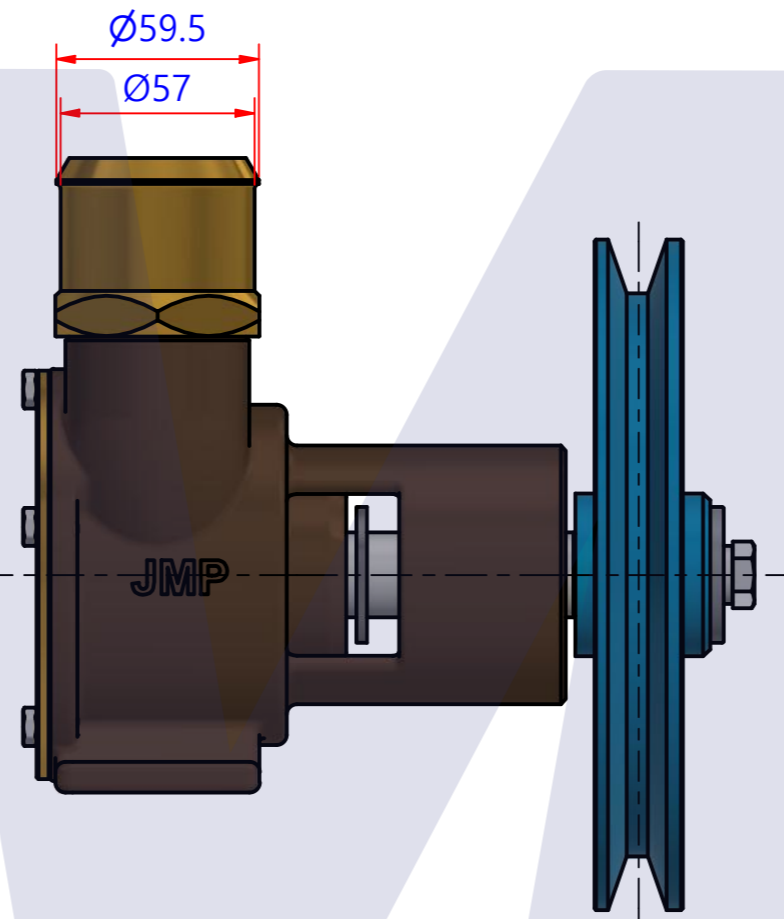

PART LIST					
No.	QTY	PART NUMBER	PART NAME	MAT	DESCRIPTION
1	1	PUA0028	PUMP ASSY		JPR-C1040

JPR-C1040

Drawing by M.J.KANG	Checked by C.I. JEON	Approved by - date	Model Name JPR-C1040	Date 2019-02-22	Scale 1 : 1
			PUMP ASSY		
			PART NUMBER PUA0028(0)	Edition 0	Sheet A2

품 번	PUA0028
품 명	JPR-C1040

A: MAJOR KIT B: MINOR KIT C: CAM SET D: M-SEAL SET E: IMPELLER KIT

No.	QTY	PART NUMBER	PART NAME	A (JSK0020)	B (JSM0020)	C (CAMSET0005)	D (MCSSET0003)	E (JIKJMP037)
1	1	BER0060	BEARING	X				
2	1	BOL0032	FLAT WASHER	X				
3	1	BOL0039	SPRING WASHER	X				
4	1	BOL0060	HEX BOLT	X				
5	6	BOL0081	HEX SCREW	X	X	X (1)		
6	1	CAM0005	CAM	X	X	X		
7	1	COV0005	COVER	X	X			
8	1	GAK0009	FIBER GASKET	X	X	X		
9	1	8001-01	RUBBER IMPELLER	X	X			X
10	1	KEY0002	KEY	X				
11	1	MCS0004	CARBON	X	X		X	
12	1	MCS0009	CERAMIC	X	X		X	
13	2	NIP0004	NIPPLE					
14	1	ORG0015	O-RING	X	X			X
15	1	PBC0034	PUMP CASING					
16	1	PUL0007	PULLEY					
17	1	RET0007	RETAINER	X				
18	1	RET0010	RETAINER	X				
19	1	SHA0019	SHAFT	X				
20	1	SLI0003	SLINGER	X				
21	1	SNP0004	SNAP-RING	X				
22	1	SNP0013	SNAP-RING	X				
23	1	WER0003	WEAR PLATE	X	X			

PART LIST					
항목	수량	부품번호	주제	재질	설명
1	1	PUA0028	PUMP ASSY		JPR-C1040

Drawing by 강 명진	Checked by Y.D. JEON	Approved by - date	Model Name JPR-C1040	Date 2013-08-01	Scale 1 : 1
			PUMP ASSY		
			PART NUMBER PUA0028(0)	Edition 0	Sheet A2