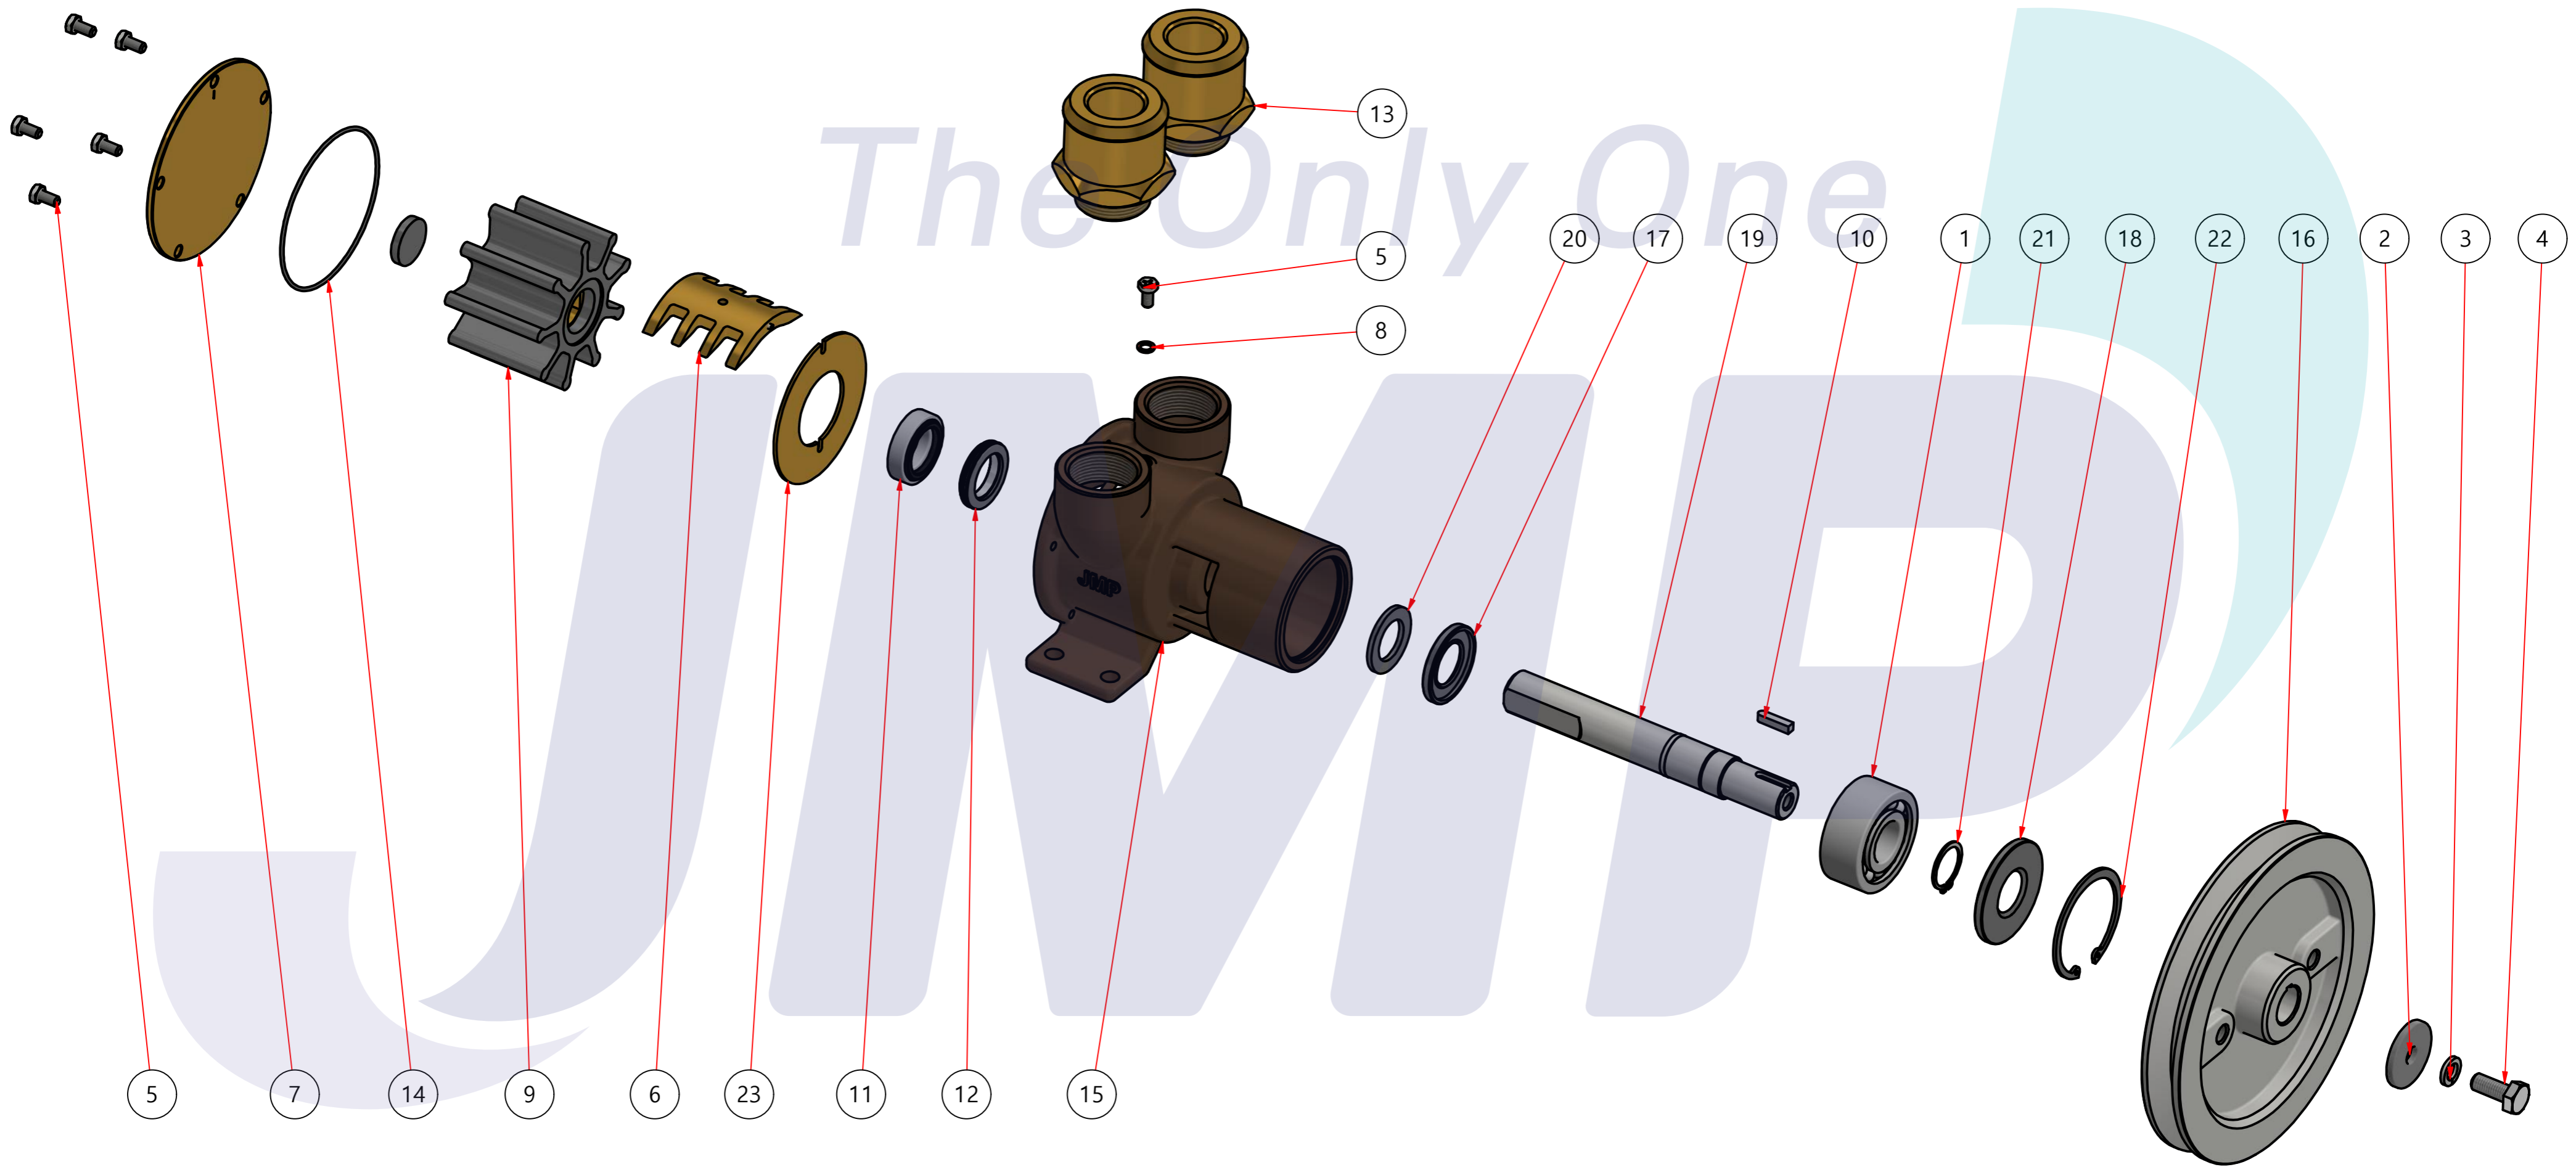

PART LIST					
No.	QTY	PART NUMBER	PART NAME	MAT	DESCRIPTION
1	1	PUA0028	PUMP ASSY		JPR-C1040

JPR-C1040

Drawing by M.J.KANG	Checked by C.I. JEON	Approved by - date	Model Name JPR-C1040	Date 2019-02-22	Scale 1 : 1
			PUMP ASSY		
			PART NUMBER PUA0028(0)	Edition 0	Sheet A2

품 번	PUA0028
품 명	JPR-C1040

A: MAJOR KIT B: MINOR KIT C: CAM SET D: M-SEAL SET E: IMPELLER KIT

No.	QTY	PART NUMBER	PART NAME	A (JSK0020)	B (JSM0020)	C (CAMSET0005)	D (MCSSET0003)	E (JIKJMP037)
1	1	BER0060	BEARING	X				
2	1	BOL0032	FLAT WASHER	X				
3	1	BOL0039	SPRING WASHER	X				
4	1	BOL0060	HEX BOLT	X				
5	6	BOL0081	HEX SCREW	X	X	X (1)		
6	1	CAM0005	CAM	X	X	X		
7	1	COV0005	COVER	X	X			
8	1	GAK0009	FIBER GASKET	X	X	X		
9	1	8001-01	RUBBER IMPELLER	X	X			X
10	1	KEY0002	KEY	X				
11	1	MCS0004	CARBON	X	X		X	
12	1	MCS0009	CERAMIC	X	X		X	
13	2	NIP0004	NIPPLE					
14	1	ORG0015	O-RING	X	X			X
15	1	PBC0034	PUMP CASING					
16	1	PUL0007	PULLEY					
17	1	RET0007	RETAINER	X				
18	1	RET0010	RETAINER	X				
19	1	SHA0019	SHAFT	X				
20	1	SLI0003	SLINGER	X				
21	1	SNP0004	SNAP-RING	X				
22	1	SNP0013	SNAP-RING	X				
23	1	WER0003	WEAR PLATE	X	X			

PART LIST					
항목	수량	부품번호	주제	재질	설명
1	1	PUA0028	PUMP ASSY		JPR-C1040

Drawing by 강 명진	Checked by Y.D. JEON	Approved by - date	Model Name JPR-C1040	Date 2013-08-01	Scale 1 : 1
			PUMP ASSY		
			PART NUMBER PUA0028(0)	Edition 0	Sheet A2