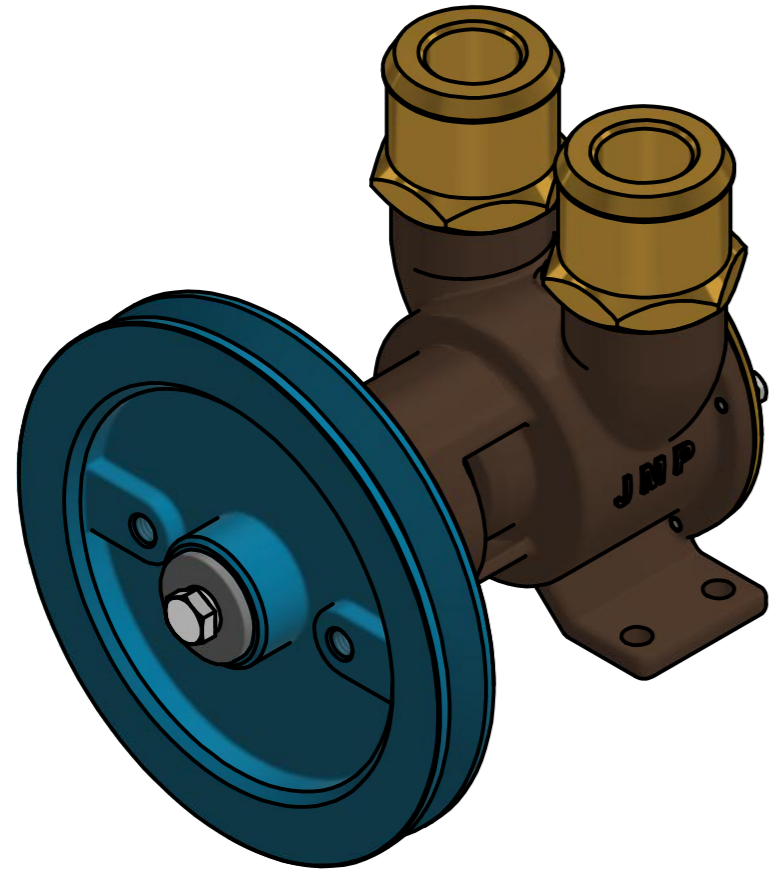

PART LIST					
No.	QTY	PART NUMBER	PART NAME	MAT	DESCRIPTION
1	1	PUA0028	PUMP ASSY		JPR-C1040

JPR-C1040

Drawing by M.J.KANG	Checked by C.I. JEON	Approved by - date	Model Name JPR-C1040	Date 2019-02-22	Scale 1 : 1
			PUMP ASSY		
			PART NUMBER PUA0028(0)	Edition 0	Sheet A2

품 번	PUA0028
품 명	JPR-C1040

A: MAJOR KIT B: MINOR KIT C: CAM SET D: M-SEAL SET E: IMPELLER KIT

No.	QTY	PART NUMBER	PART NAME	A (JSK0020)	B (JSM0020)	C (CAMSET0005)	D (MCSSET0003)	E (JIKJMP037)
1	1	BER0060	BEARING	X				
2	1	BOL0032	FLAT WASHER	X				
3	1	BOL0039	SPRING WASHER	X				
4	1	BOL0060	HEX BOLT	X				
5	6	BOL0081	HEX SCREW	X	X	X (1)		
6	1	CAM0005	CAM	X	X	X		
7	1	COV0005	COVER	X	X			
8	1	GAK0009	FIBER GASKET	X	X	X		
9	1	8001-01	RUBBER IMPELLER	X	X			X
10	1	KEY0002	KEY	X				
11	1	MCS0004	CARBON	X	X		X	
12	1	MCS0009	CERAMIC	X	X		X	
13	2	NIP0004	NIPPLE					
14	1	ORG0015	O-RING	X	X			X
15	1	PBC0034	PUMP CASING					
16	1	PUL0007	PULLEY					
17	1	RET0007	RETAINER	X				
18	1	RET0010	RETAINER	X				
19	1	SHA0019	SHAFT	X				
20	1	SLI0003	SLINGER	X				
21	1	SNP0004	SNAP-RING	X				
22	1	SNP0013	SNAP-RING	X				
23	1	WER0003	WEAR PLATE	X	X			

PART LIST					
항목	수량	부품번호	주제	재질	설명
1	1	PUA0028	PUMP ASSY		JPR-C1040

Drawing by 강 명진	Checked by Y.D. JEON	Approved by - date	Model Name JPR-C1040	Date 2013-08-01	Scale 1 : 1
			PUMP ASSY		
			PART NUMBER PUA0028(0)	Edition 0	Sheet A2