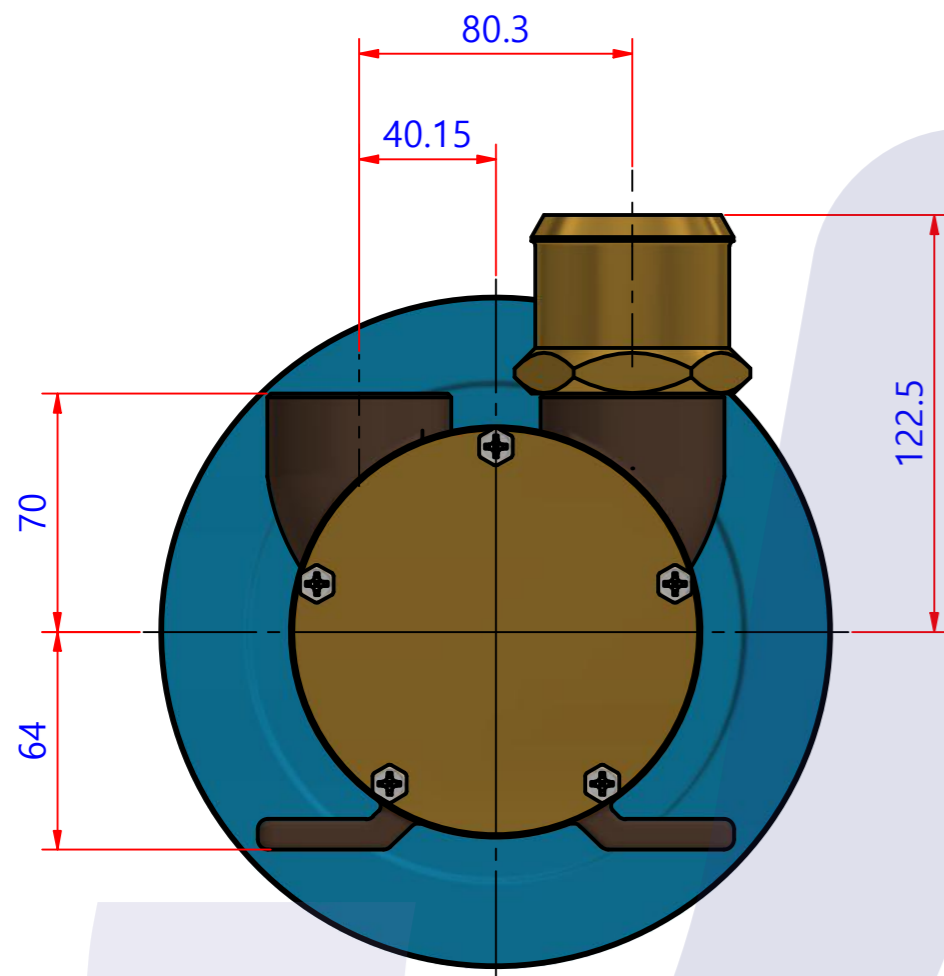

PART LIST					
No.	QTY	PART NUMBER	PART NAME	MAT	DESCRIPTION
1	1	PUA0028	PUMP ASSY		JPR-C1040

JPR-C1040

Drawing by M.J.KANG	Checked by C.I. JEON	Approved by - date	Model Name JPR-C1040	Date 2019-02-22	Scale 1 : 1
			PUMP ASSY		
			PART NUMBER PUA0028(0)	Edition 0	Sheet A2

품 번	PUA0028
품 명	JPR-C1040

A: MAJOR KIT B: MINOR KIT C: CAM SET D: M-SEAL SET E: IMPELLER KIT

No.	QTY	PART NUMBER	PART NAME	A (JSK0020)	B (JSM0020)	C (CAMSET0005)	D (MCSSET0003)	E (JIKJMP037)
1	1	BER0060	BEARING	X				
2	1	BOL0032	FLAT WASHER	X				
3	1	BOL0039	SPRING WASHER	X				
4	1	BOL0060	HEX BOLT	X				
5	6	BOL0081	HEX SCREW	X	X	X (1)		
6	1	CAM0005	CAM	X	X	X		
7	1	COV0005	COVER	X	X			
8	1	GAK0009	FIBER GASKET	X	X	X		
9	1	8001-01	RUBBER IMPELLER	X	X			X
10	1	KEY0002	KEY	X				
11	1	MCS0004	CARBON	X	X		X	
12	1	MCS0009	CERAMIC	X	X		X	
13	2	NIP0004	NIPPLE					
14	1	ORG0015	O-RING	X	X			X
15	1	PBC0034	PUMP CASING					
16	1	PUL0007	PULLEY					
17	1	RET0007	RETAINER	X				
18	1	RET0010	RETAINER	X				
19	1	SHA0019	SHAFT	X				
20	1	SLI0003	SLINGER	X				
21	1	SNP0004	SNAP-RING	X				
22	1	SNP0013	SNAP-RING	X				
23	1	WER0003	WEAR PLATE	X	X			

PART LIST					
항목	수량	부품번호	주제	재질	설명
1	1	PUA0028	PUMP ASSY		JPR-C1040

Drawing by 강 명진	Checked by Y.D. JEON	Approved by - date	Model Name JPR-C1040	Date 2013-08-01	Scale 1 : 1
			PUMP ASSY		
			PART NUMBER PUA0028(0)	Edition 0	Sheet A2