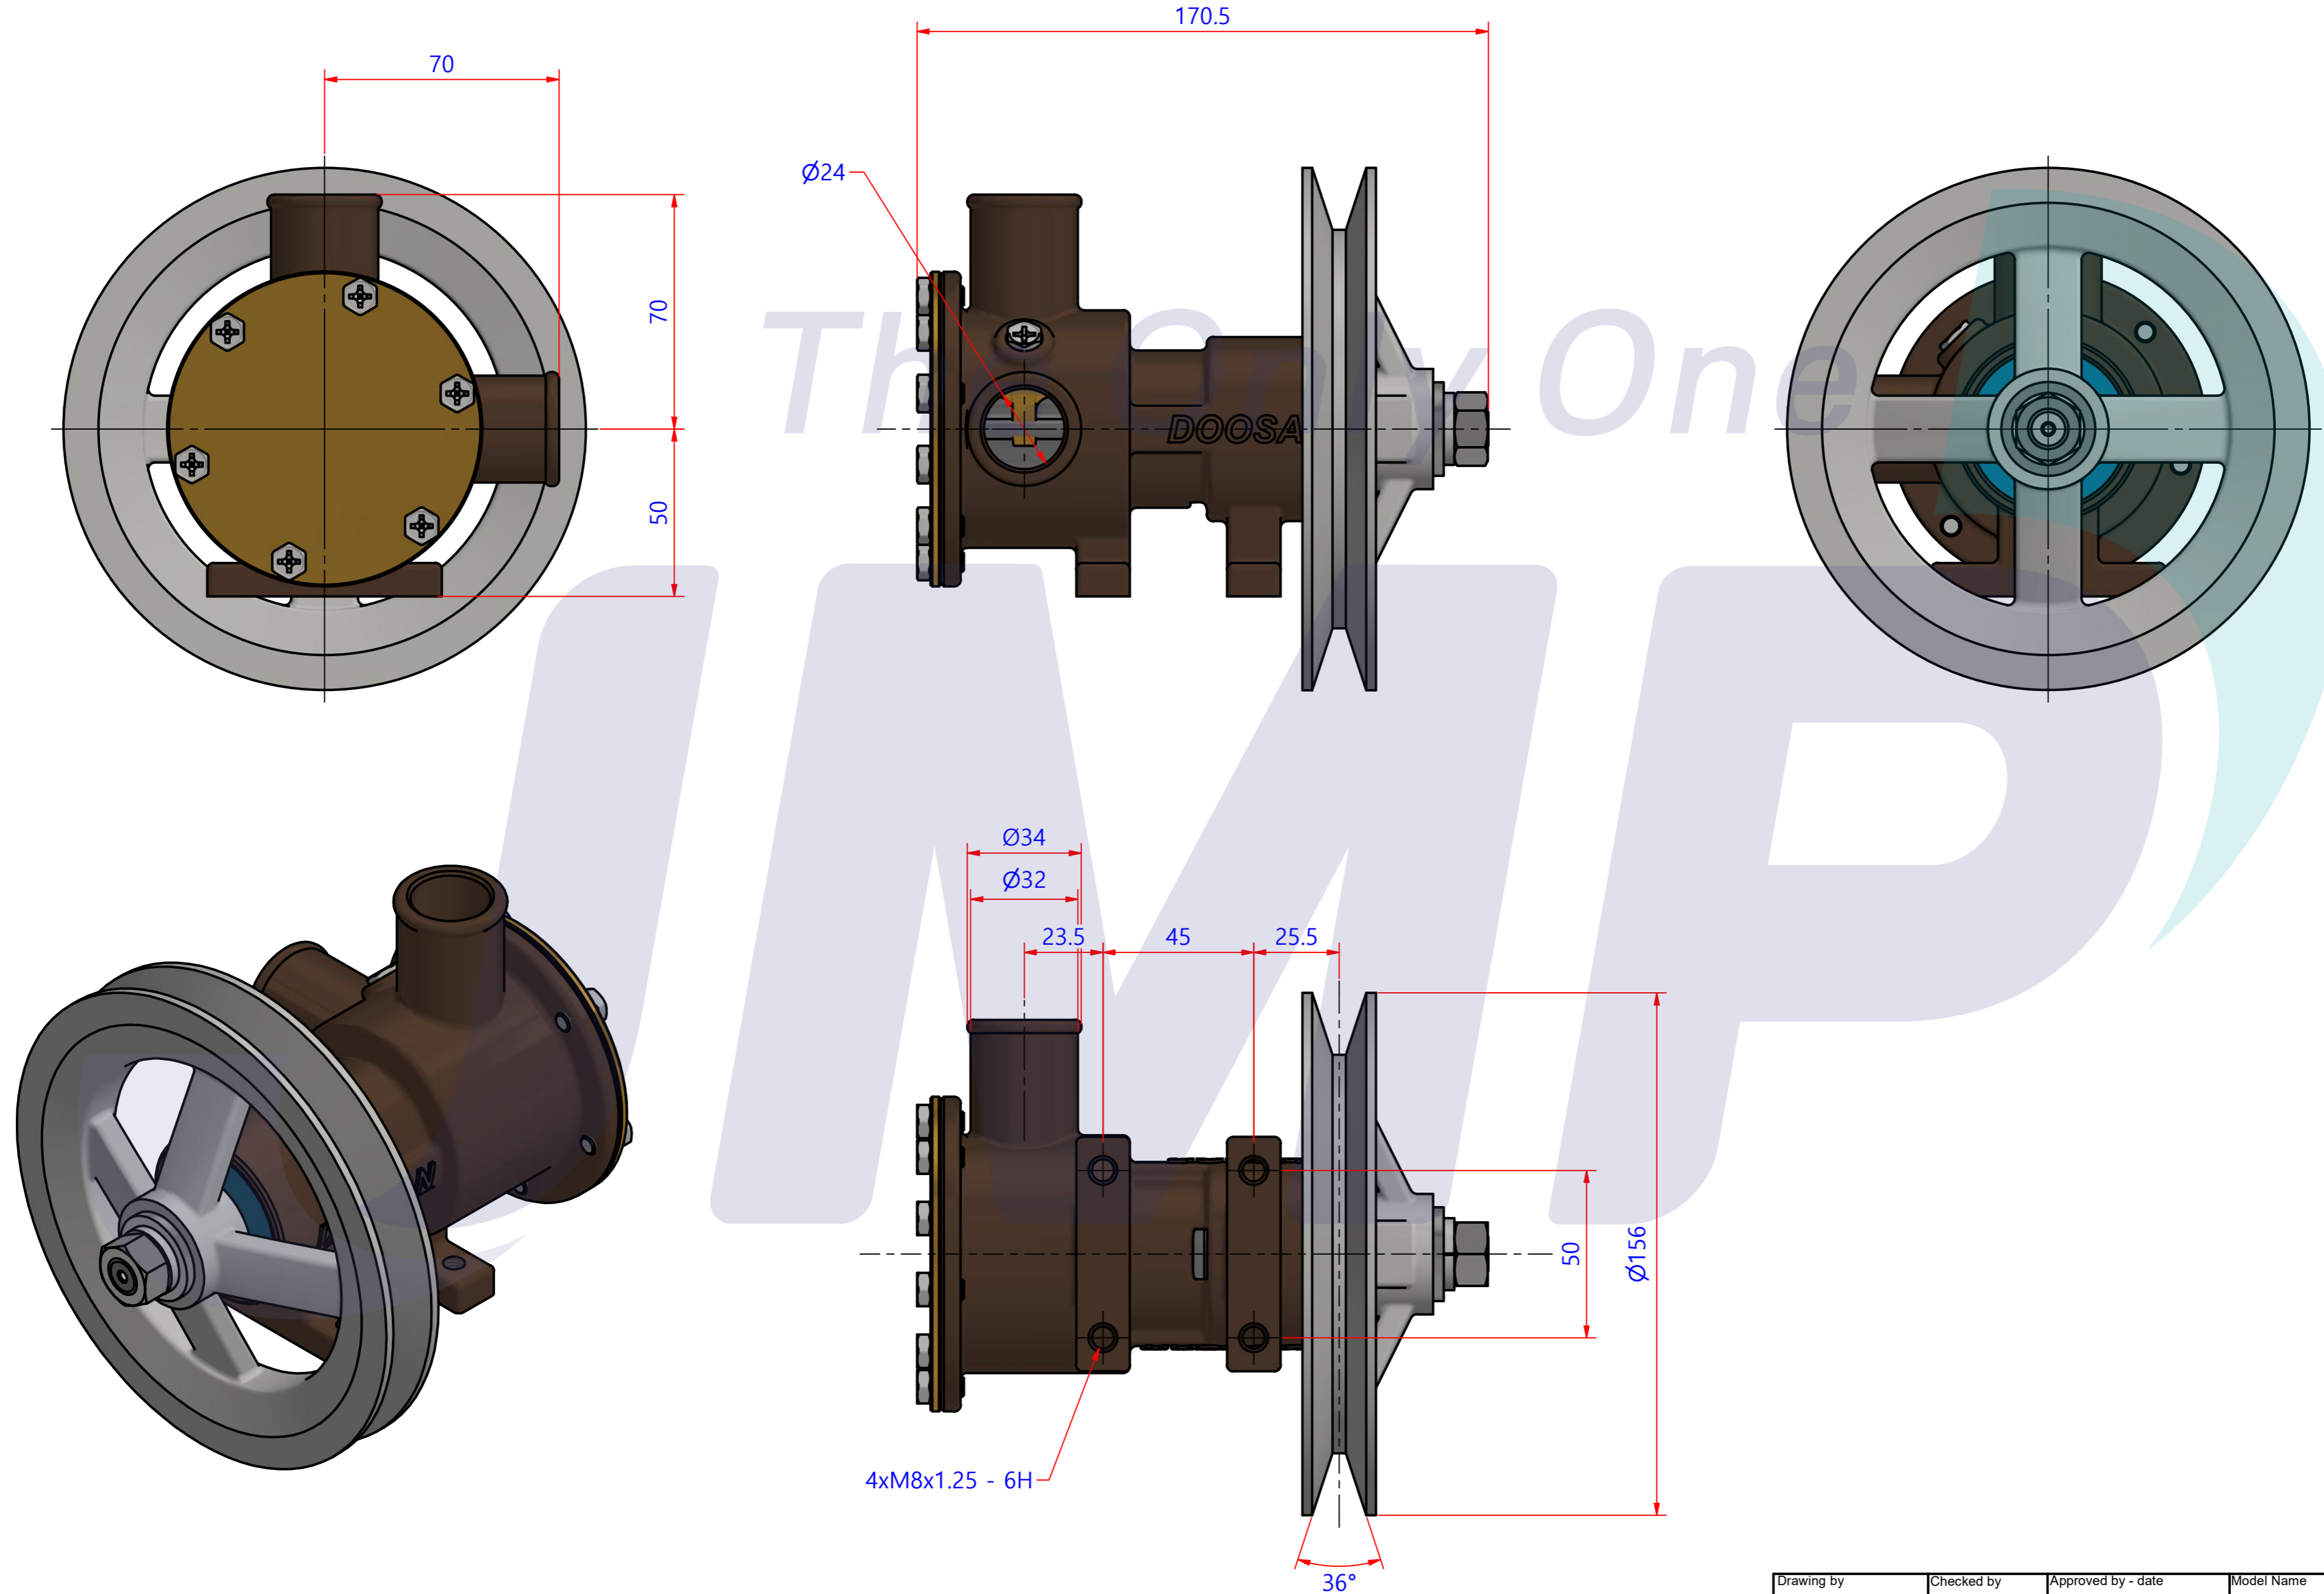

# JPR-D2500

부품 리스트					
항목	수량	부품번호	주제	재질	설명
1	1	PUA005002	PUMP ASSY		JPR-D2500

Drawing by	Checked by	Approved by - date	Model Name	Date	Scale
M.J.KANG	C.I. JEON		JPR-D2500	2019-12-27	1 : 1
			PUMP ASSY		
			PART NUMBER	Edition	Sheet
			PUA005002(0)	0	A2

품 번	PUA005002
품 명	JPR-D2500

A: MAJOR KIT B: MINOR KIT C: CAM SET D: M-SEAL SET E: IMPELLER KIT

No.	QTY	PART NUMBER	PART NAME	A (JSK004201)	B (JSM004201)	C (CAMSET000301)	D (MCSSET0008)	E (JIKJMP024)
1	2	BER0001	BEARING	X				
2	1	BOL0071	FLAT WASHER	X				
3	1	BOL0074	NUT	X				
4	1	BOL0075	SPRING WASHER	X				
5	7	BOL0080	HEX SCREW	X	X	X (1)		
6	1	CAM000301	CAM	X	X	X		
7	1	COV0003	COVER	X	X			
8	1	GAK0009	FIBER GASKET	X	X	X		
9	1	7400-01	RUBBER IMPELLER	X	X			X
10	1	KEY0010	KEY	X				
11	1	MCS0013	CERAMIC	X	X		X	
12	1	MCS0016	CARBON	X	X		X	
13	1	ORG0013	O-RING	X	X			X
14	1	PBC006401	PUMP CASING					
15	1	PUL0010	PULLEY					
16	1	RET0021	RETAINER	X				
17	1	RET0031	RETAINER	X				
18	1	SHA004002	SHAFT	X				
19	1	SLI0001	SLINGER	X				
20	1	SNP0006	SNAP-RING	X	X			
21	1	SNP0010	SNAP-RING	X				
22	1	WER0001	WEAR PLATE	X	X			

부품 리스트					
항목	수량	부품번호	주제	재질	설명
1	1	PUA005002	PUMP ASSY		JPR-D2500

Drawing by	Checked by	Approved by - date	Model Name	Date	Scale
강 명진	C.I, JEON		JPR-D2500	2020-06-17	1 : 1
			PUMP PARTS VIEW		
			PART NUMBER	Edition	Sheet
			PUA005002(0)	0	A2