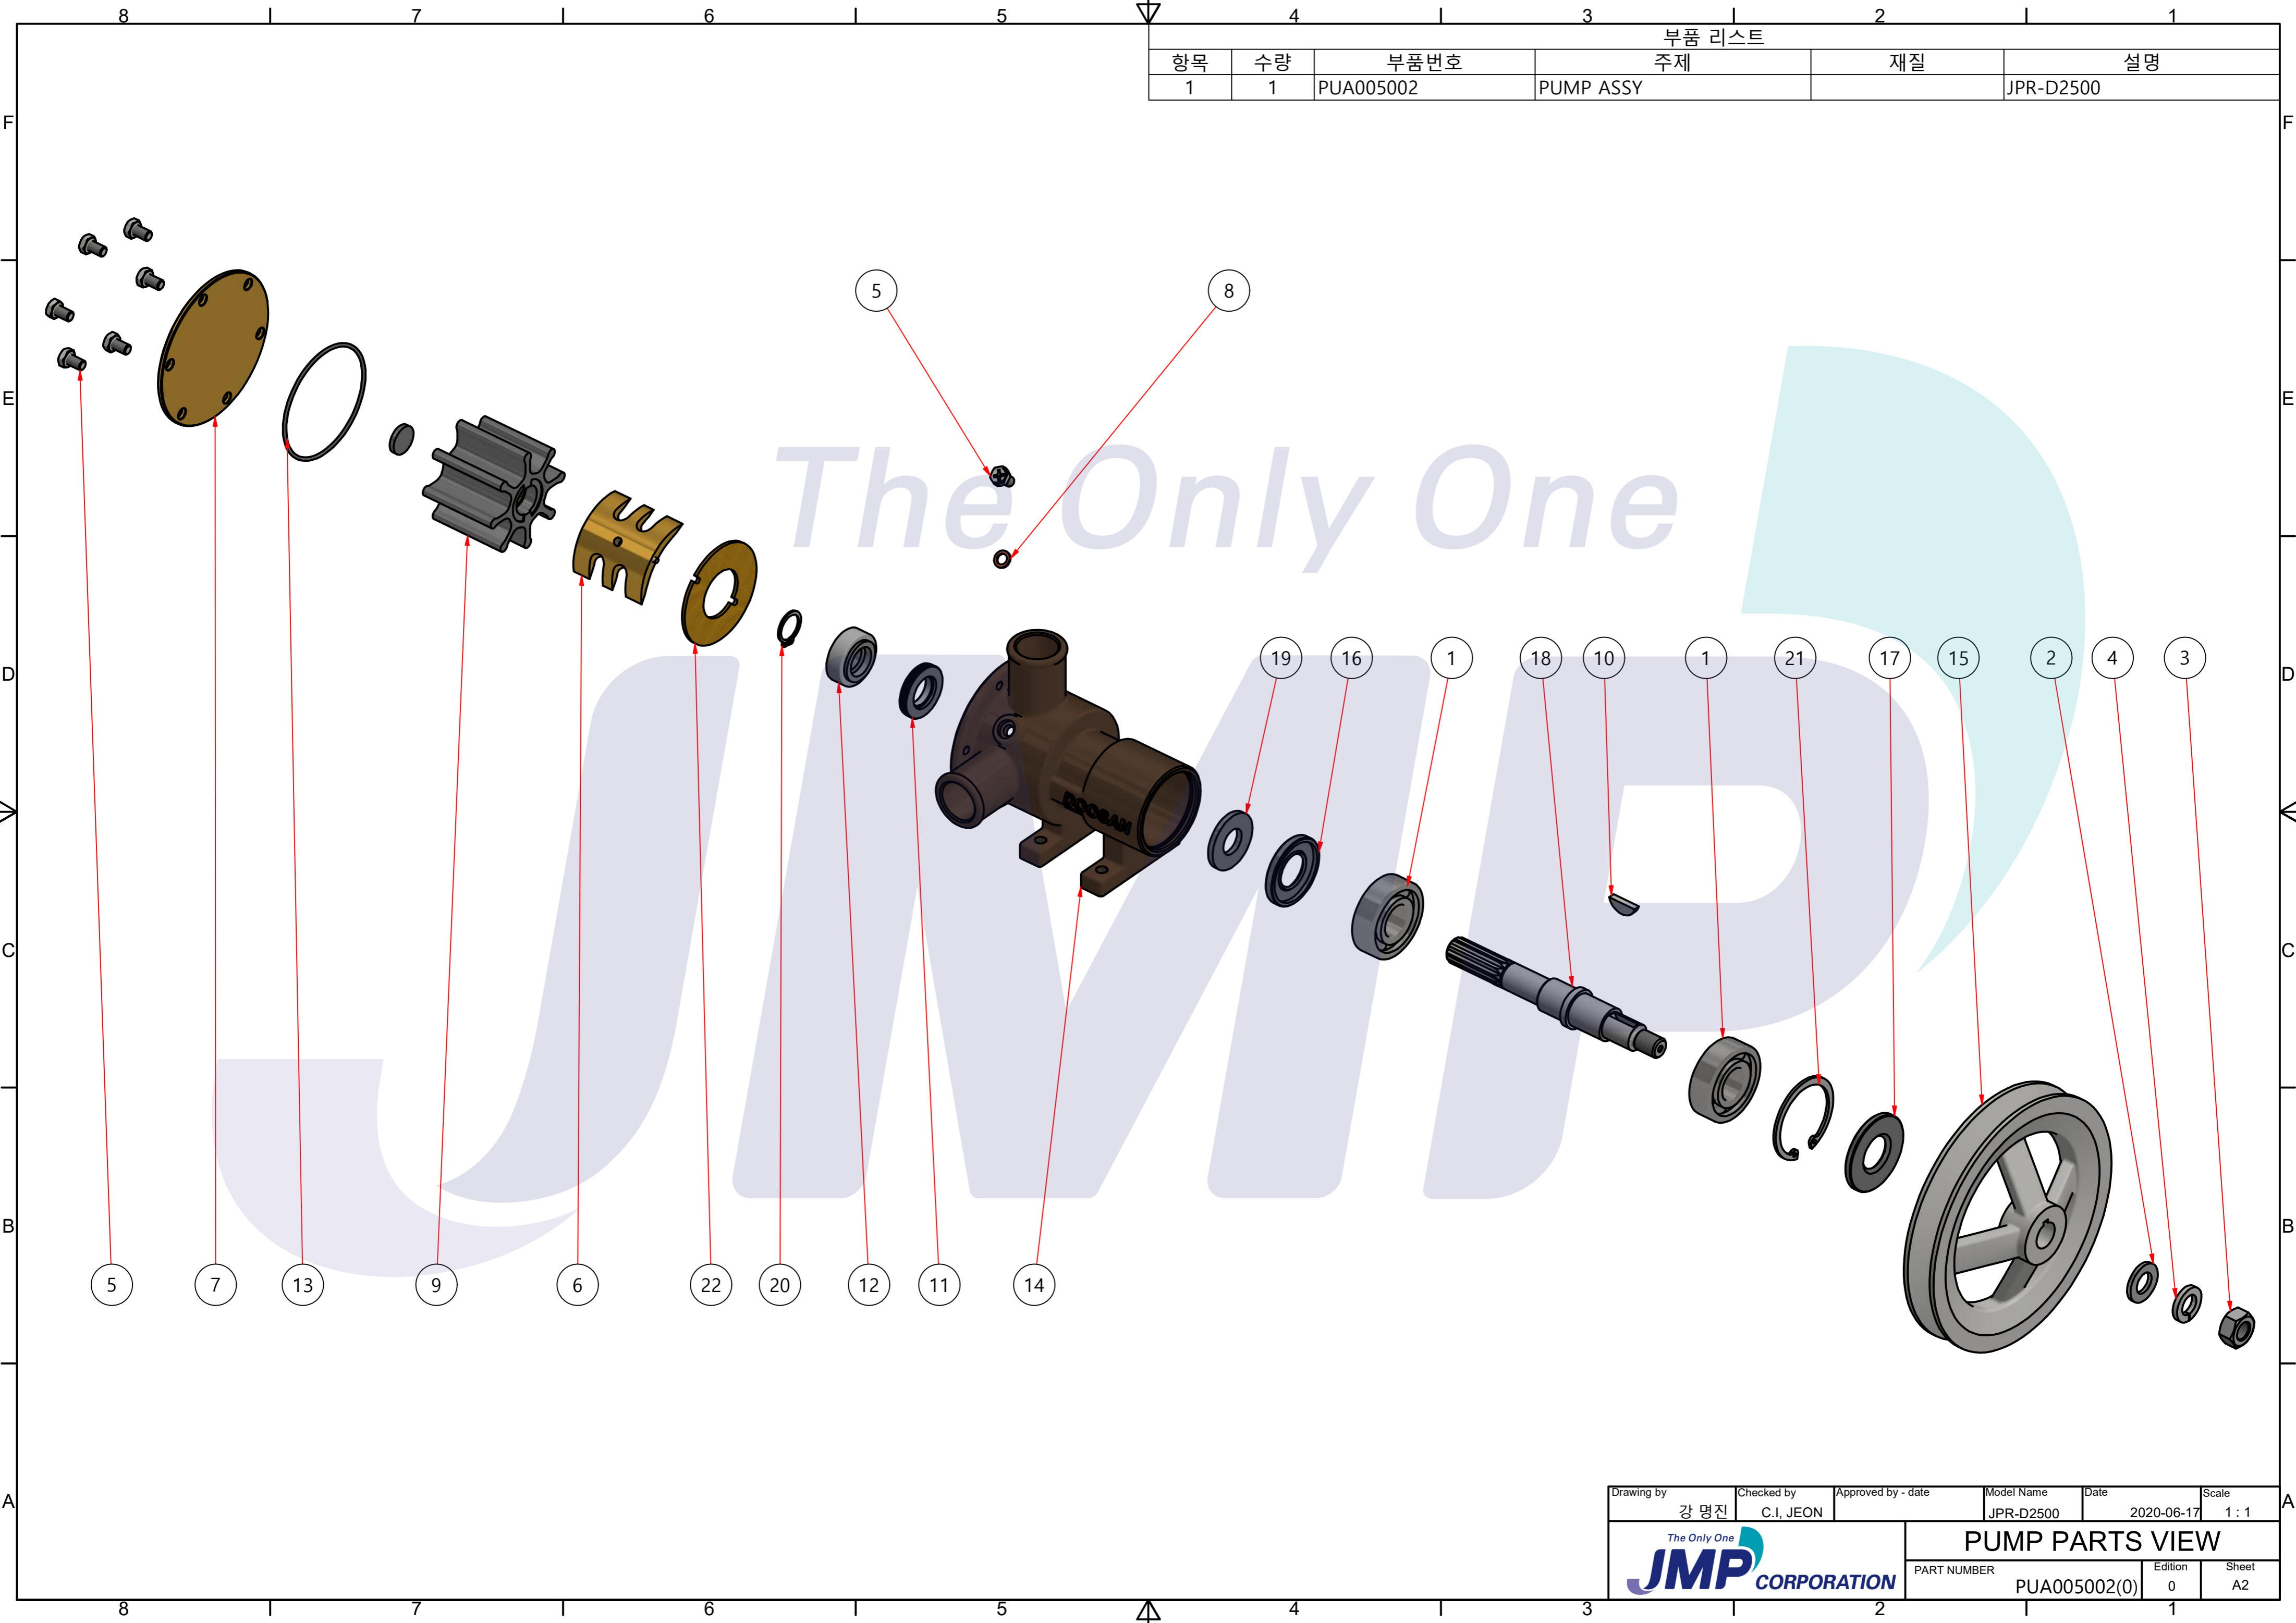

# JPR-D2500

부품 리스트					
항목	수량	부품번호	주제	재질	설명
1	1	PUA005002	PUMP ASSY		JPR-D2500

Drawing by	Checked by	Approved by - date	Model Name	Date	Scale
M.J.KANG	C.I. JEON		JPR-D2500	2019-12-27	1 : 1
			PUMP ASSY		
			PART NUMBER	Edition	Sheet
			PUA005002(0)	0	A2

품 번	PUA005002
품 명	JPR-D2500

A: MAJOR KIT B: MINOR KIT C: CAM SET D: M-SEAL SET E: IMPELLER KIT

No.	QTY	PART NUMBER	PART NAME	A (JSK004201)	B (JSM004201)	C (CAMSET000301)	D (MCSSET0008)	E (JIKJMP024)
1	2	BER0001	BEARING	X				
2	1	BOL0071	FLAT WASHER	X				
3	1	BOL0074	NUT	X				
4	1	BOL0075	SPRING WASHER	X				
5	7	BOL0080	HEX SCREW	X	X	X (1)		
6	1	CAM000301	CAM	X	X	X		
7	1	COV0003	COVER	X	X			
8	1	GAK0009	FIBER GASKET	X	X	X		
9	1	7400-01	RUBBER IMPELLER	X	X			X
10	1	KEY0010	KEY	X				
11	1	MCS0013	CERAMIC	X	X		X	
12	1	MCS0016	CARBON	X	X		X	
13	1	ORG0013	O-RING	X	X			X
14	1	PBC006401	PUMP CASING					
15	1	PUL0010	PULLEY					
16	1	RET0021	RETAINER	X				
17	1	RET0031	RETAINER	X				
18	1	SHA004002	SHAFT	X				
19	1	SLI0001	SLINGER	X				
20	1	SNP0006	SNAP-RING	X	X			
21	1	SNP0010	SNAP-RING	X				
22	1	WER0001	WEAR PLATE	X	X			

부품 리스트					
항목	수량	부품번호	주제	재질	설명
1	1	PUA005002	PUMP ASSY		JPR-D2500

Drawing by	Checked by	Approved by - date	Model Name	Date	Scale
강 명진	C.I, JEON		JPR-D2500	2020-06-17	1 : 1
			PUMP PARTS VIEW		
			PART NUMBER	Edition	Sheet
			PUA005002(0)	0	A2