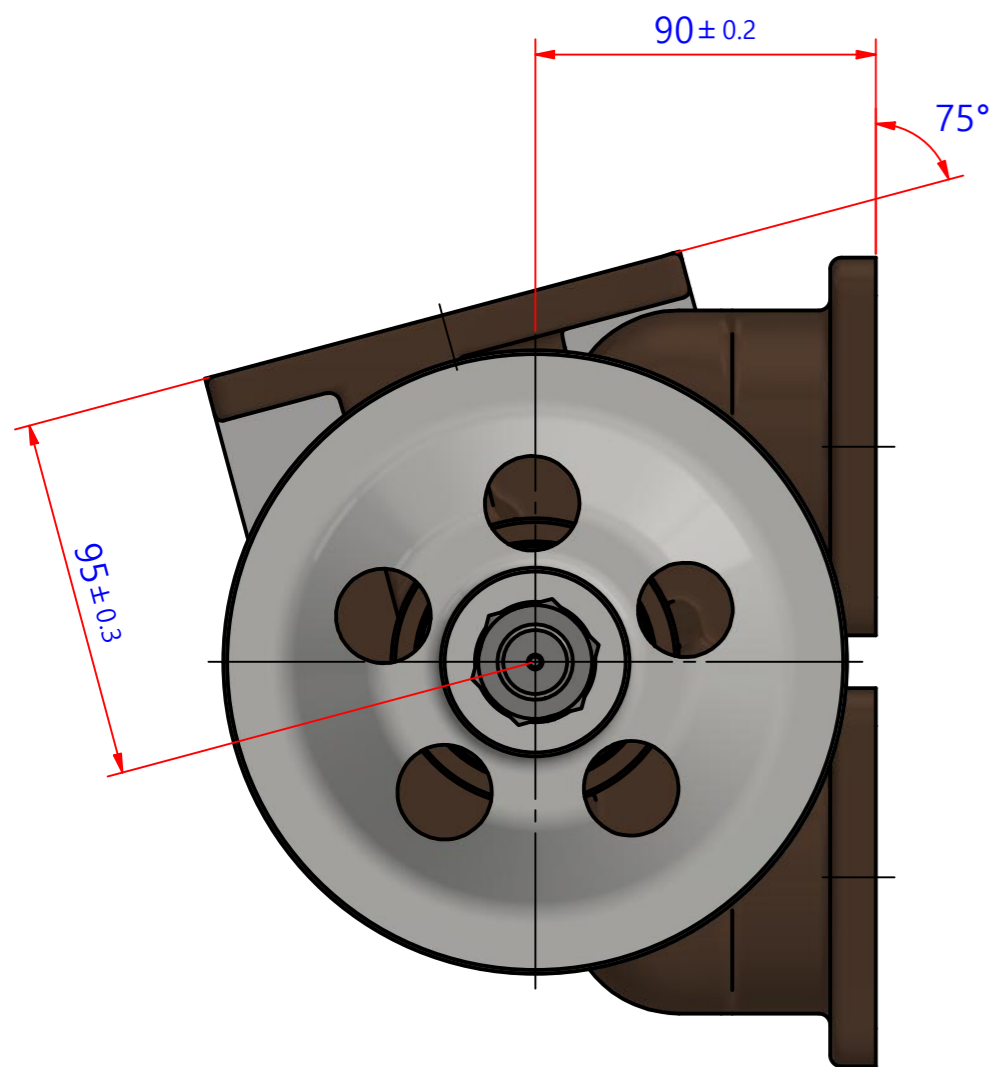

부품 리스트		주제	재질	설명
항목	수량			
1	1	PUA013801	PUMP ASSY	JPR-D6515

**JPR-D6515**

Drawing by	Checked by	Approved by - date	Model Name	Date	Scale
강 명진	Y.D. JEON		JPR-D6515	2016-10-26	1 : 2
			PUMP ASSY		
			PART NUMBER	Edition	Sheet
			PUA013801(0)	0	A2

품 번	PUA013801
품 명	JPR-D6515

A: MAJOR KIT B: MINOR KIT C: CAM SET D: M-SEAL SET E: IMPELLER KIT

No.	QTY	PART NUMBER	PART NAME	A (JSK0132)	B (JSM0132)	C (CAMSET0032)	D (MCSSET0004)	E (JIKJMP049)
1	1	BER0006	BEARING	X				
2	1	BER0060	BEARING	X				
3	4	BOL0006	HEX BOLT	X	X			
4	4	BOL0009	HEX BOLT	X				
5	10	BOL0036	SPRING WASHER	X (8)	X (4)			
6	1	BOL0160	NUT	X				
7	1	BOL0161	SPRING WASHER	X				
8	2	BOL0183	HEX WRENCH BOLT					
9	1	BRK0007	BRACKET					
10	1	CAM0032	CAM	X	X	X		
11	1	COV0056	COVER	X	X			
12	1	8359-01	RUBBER IMPELLER	X	X			X
13	1	KEY0015	KEY	X				
14	1	MCS0005	CARBON	X	X		X	
15	1	MCS0009	CERAMIC	X	X		X	
16	1	ORG0043	QUAD-RING	X	X	X		X
17	1	ORG0077	O-RING	X				
18	1	PBC023101	PUMP CASING / BER					
19	1	PBC023201	PUMP CASING / IMP					
20	1	PIN0007	PIN					
21	1	PUL0038	PULLEY					
22	1	RET0008	RETAINER	X				
23	1	RET0010	RETAINER	X				
24	1	SHA0132	SHAFT	X				
25	1	SLI0003	SLINGER	X				
26	1	SNP0008	SNAP-RING	X	X			
27	1	SNP0013	SNAP-RING	X				
28	1	WER0020	WEAR PLATE	X	X			

부품 리스트					
항목	수량	부품번호	주제	재질	설명
1	1	PUA013801	PUMP ASSY		JPR-D6515

Drawing by	Checked by	Approved by - date	Model Name	Date	Scale
M.J.KANG	C.I. JEON		JPR-D6515	2017-04-03	1:1
			<b>PUMP PARTS VIEW</b>		
PART NUMBER			Edition	Sheet	
PUA013801(0)			0	A2	