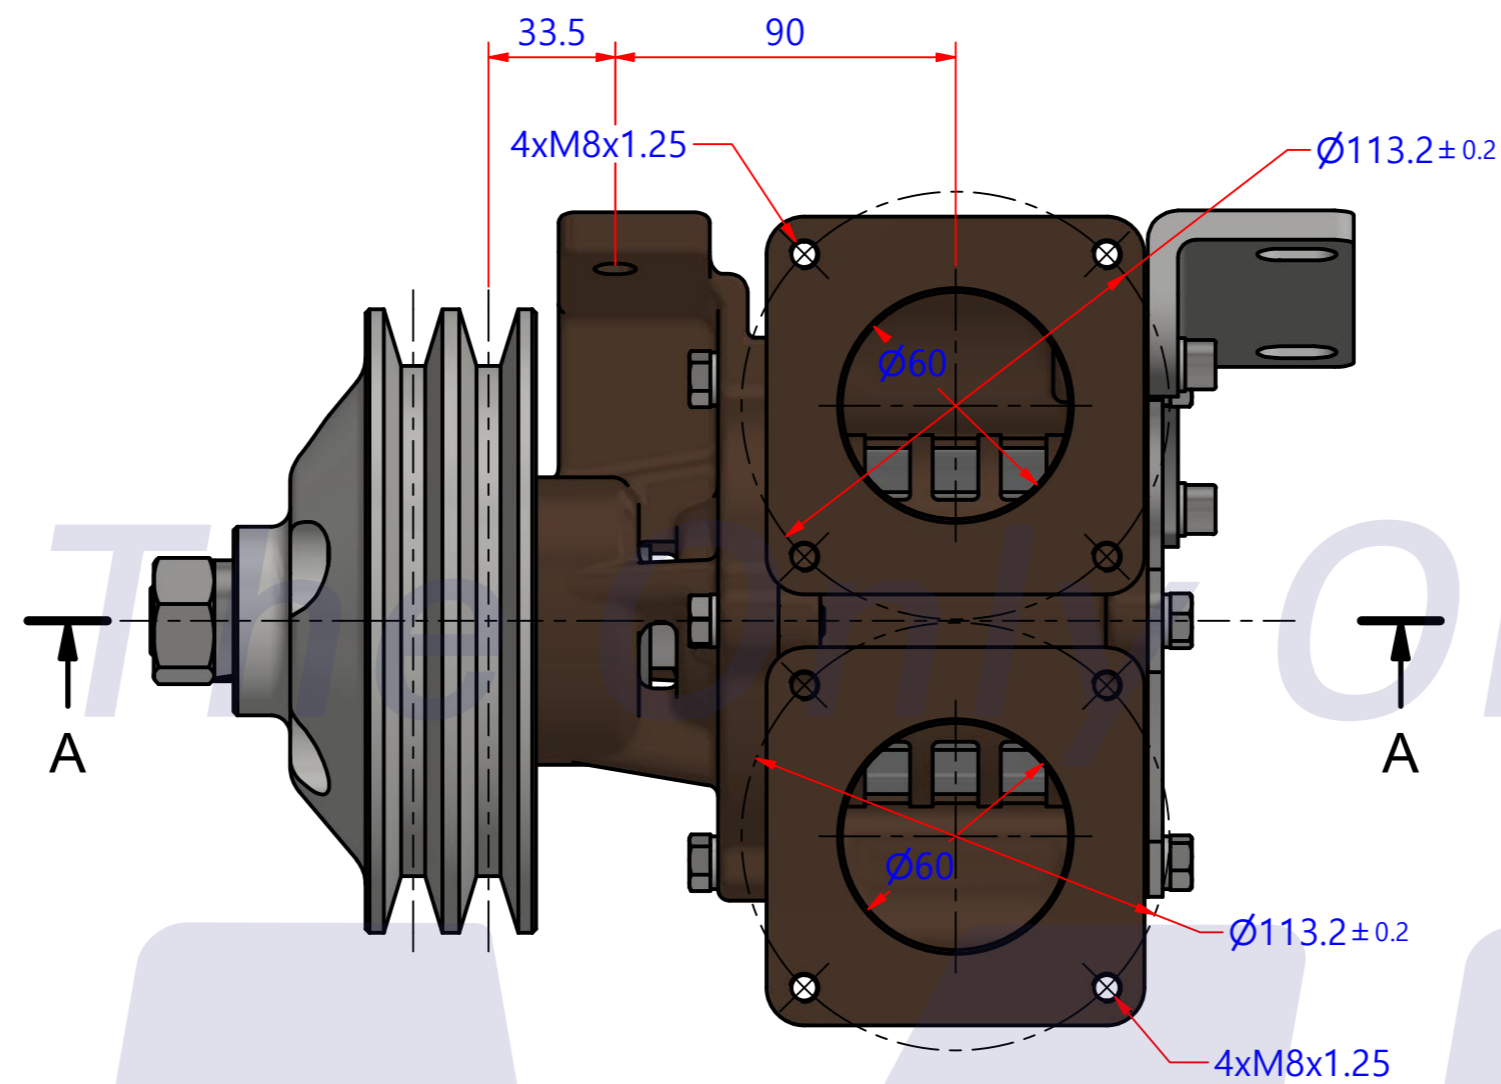

부품 리스트		주제	재질	설명
항목	수량			
1	1	PUA013801	PUMP ASSY	JPR-D6515

**JPR-D6515**

Drawing by	Checked by	Approved by - date	Model Name	Date	Scale
강 명진	Y.D. JEON		JPR-D6515	2016-10-26	1 : 2
			PUMP ASSY		
			PART NUMBER	Edition	Sheet
			PUA013801(0)	0	A2

품 번	PUA013801
품 명	JPR-D6515

A: MAJOR KIT B: MINOR KIT C: CAM SET D: M-SEAL SET E: IMPELLER KIT

No.	QTY	PART NUMBER	PART NAME	A (JSK0132)	B (JSM0132)	C (CAMSET0032)	D (MCSSET0004)	E (JIKJMP049)
1	1	BER0006	BEARING	X				
2	1	BER0060	BEARING	X				
3	4	BOL0006	HEX BOLT	X	X			
4	4	BOL0009	HEX BOLT	X				
5	10	BOL0036	SPRING WASHER	X (8)	X (4)			
6	1	BOL0160	NUT	X				
7	1	BOL0161	SPRING WASHER	X				
8	2	BOL0183	HEX WRENCH BOLT					
9	1	BRK0007	BRACKET					
10	1	CAM0032	CAM	X	X	X		
11	1	COV0056	COVER	X	X			
12	1	8359-01	RUBBER IMPELLER	X	X			X
13	1	KEY0015	KEY	X				
14	1	MCS0005	CARBON	X	X		X	
15	1	MCS0009	CERAMIC	X	X		X	
16	1	ORG0043	QUAD-RING	X	X	X		X
17	1	ORG0077	O-RING	X				
18	1	PBC023101	PUMP CASING / BER					
19	1	PBC023201	PUMP CASING / IMP					
20	1	PIN0007	PIN					
21	1	PUL0038	PULLEY					
22	1	RET0008	RETAINER	X				
23	1	RET0010	RETAINER	X				
24	1	SHA0132	SHAFT	X				
25	1	SLI0003	SLINGER	X				
26	1	SNP0008	SNAP-RING	X	X			
27	1	SNP0013	SNAP-RING	X				
28	1	WER0020	WEAR PLATE	X	X			

부품 리스트					
항목	수량	부품번호	주제	재질	설명
1	1	PUA013801	PUMP ASSY		JPR-D6515

Drawing by	Checked by	Approved by - date	Model Name	Date	Scale
M.J.KANG	C.I. JEON		JPR-D6515	2017-04-03	1:1
			<b>PUMP PARTS VIEW</b>		
PART NUMBER			Edition	Sheet	
PUA013801(0)			0	A2	