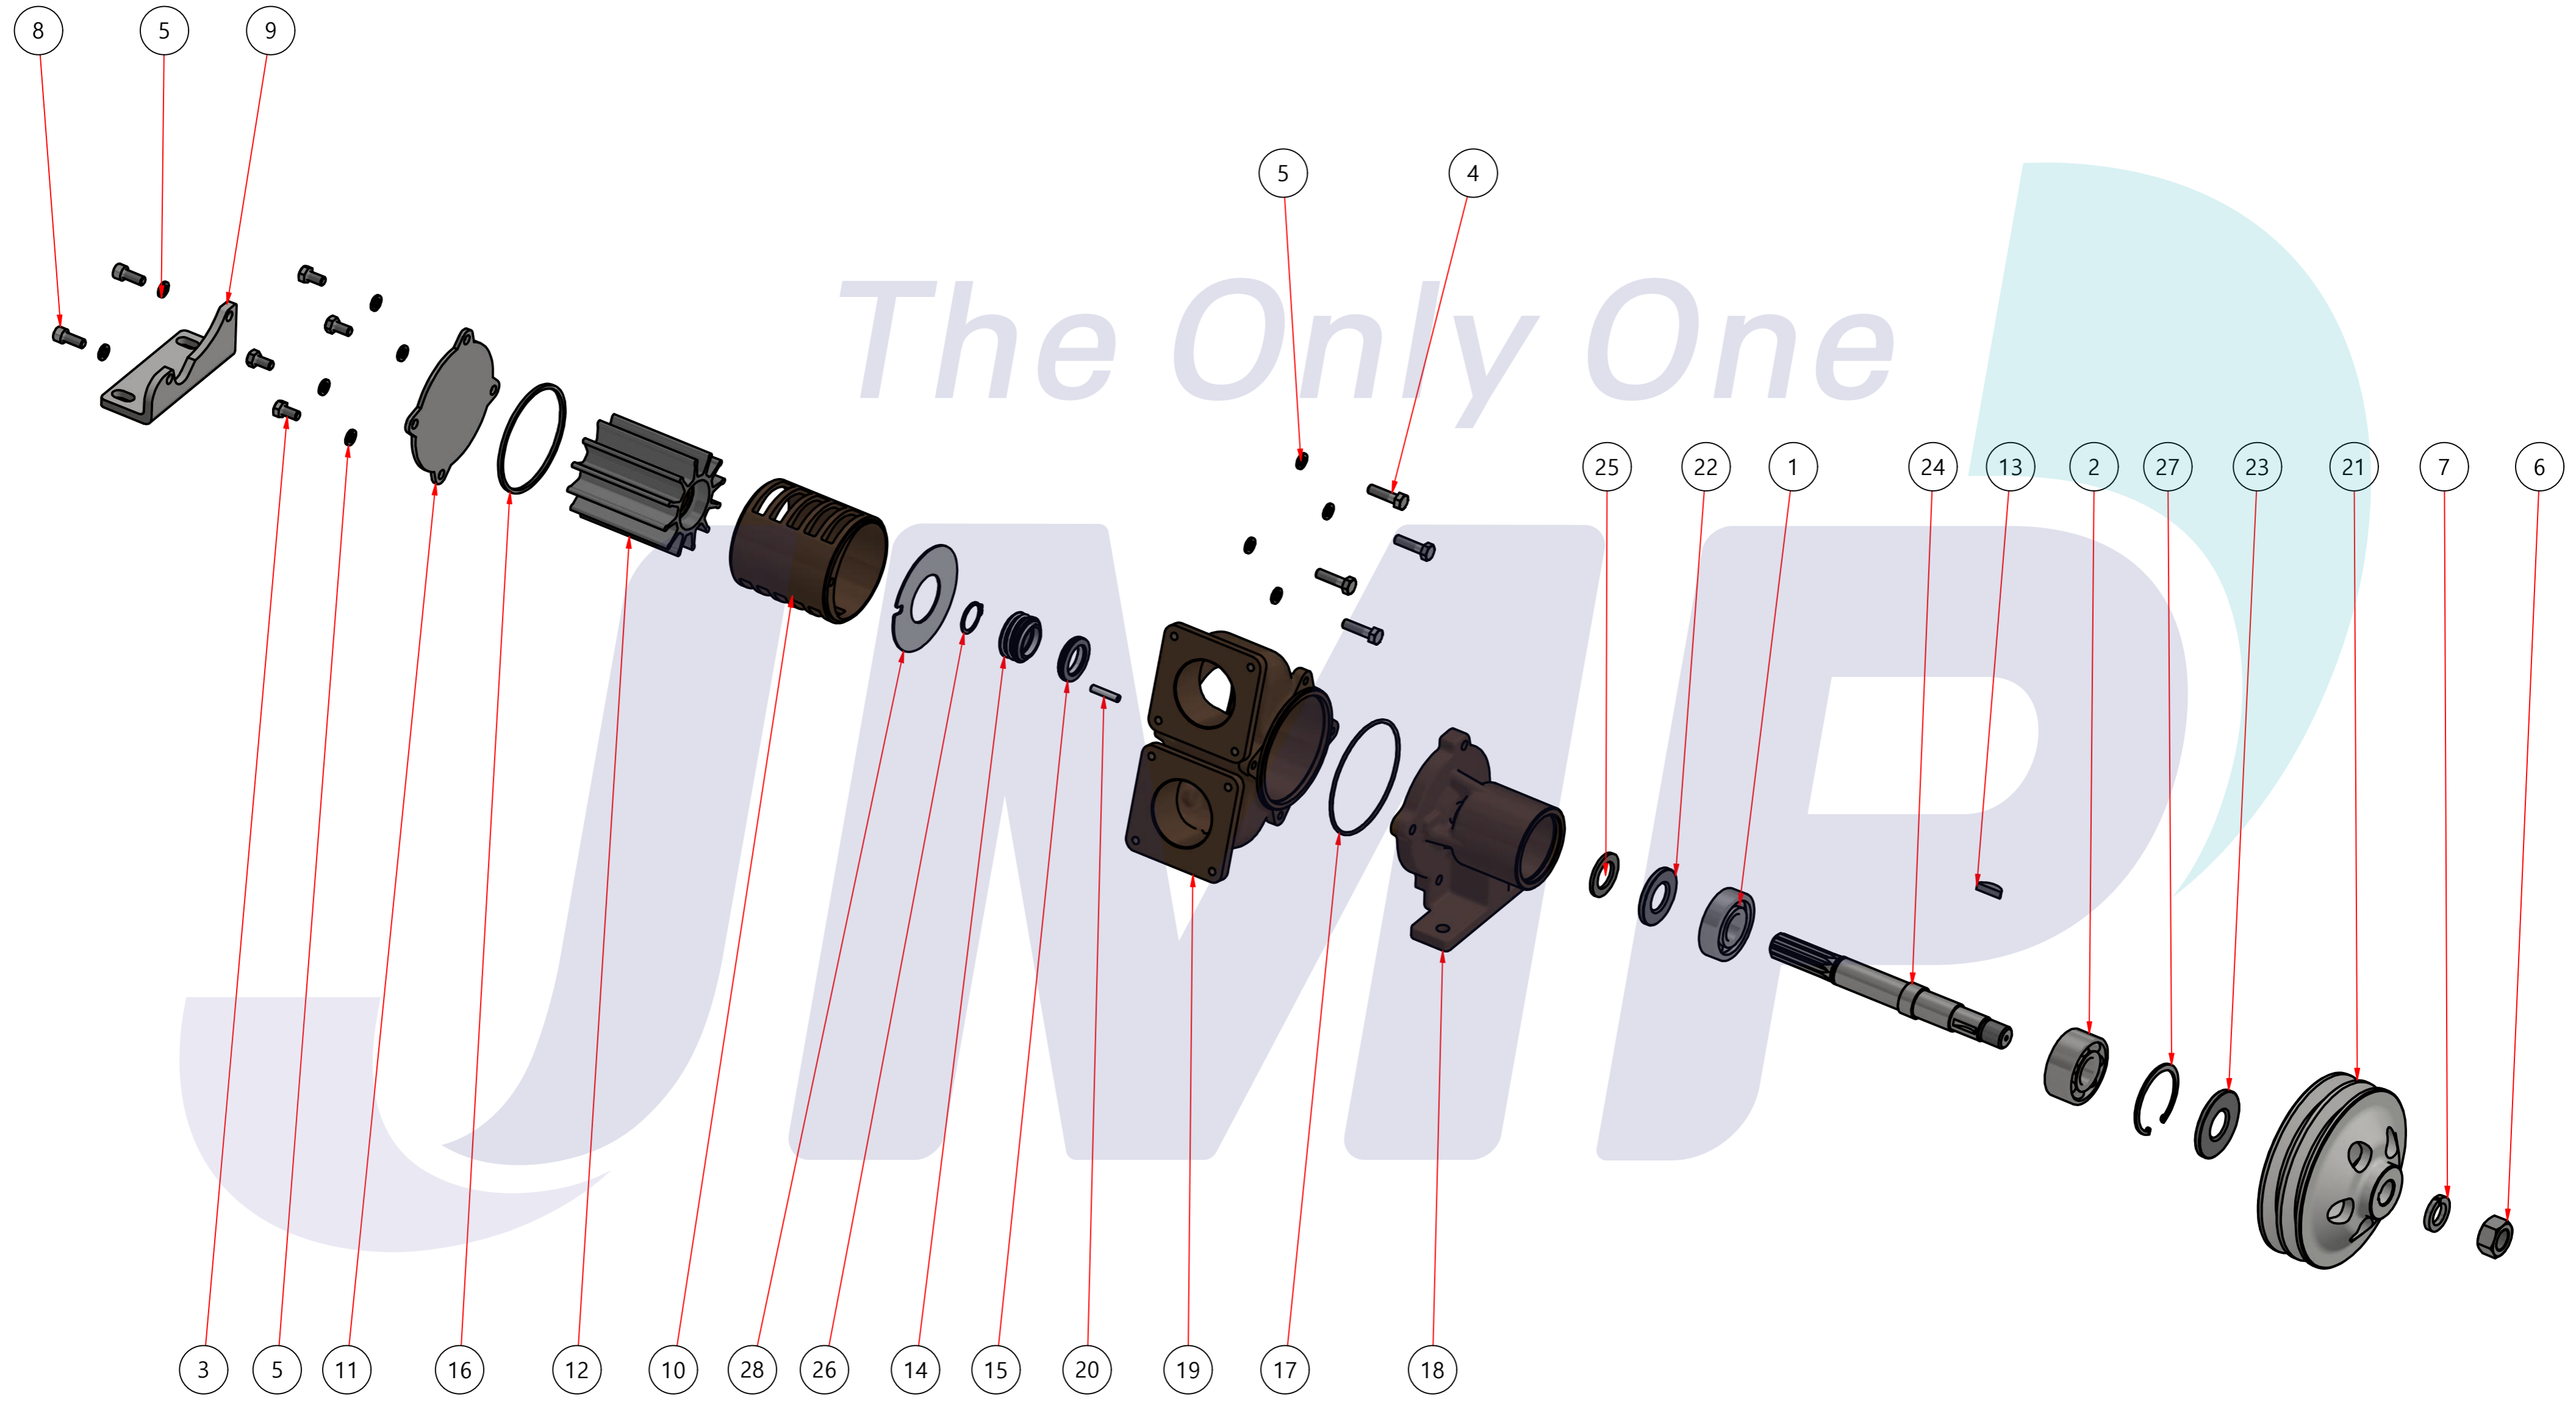

부품 리스트		주제	재질	설명
항목	수량			
1	1	PUA013801	PUMP ASSY	JPR-D6515

**JPR-D6515**

Drawing by	Checked by	Approved by - date	Model Name	Date	Scale
강 명진	Y.D. JEON		JPR-D6515	2016-10-26	1 : 2
			PUMP ASSY		
			PART NUMBER	Edition	Sheet
			PUA013801(0)	0	A2

품 번	PUA013801
품 명	JPR-D6515

A: MAJOR KIT B: MINOR KIT C: CAM SET D: M-SEAL SET E: IMPELLER KIT

No.	QTY	PART NUMBER	PART NAME	A (JSK0132)	B (JSM0132)	C (CAMSET0032)	D (MCSSET0004)	E (JIKJMP049)
1	1	BER0006	BEARING	X				
2	1	BER0060	BEARING	X				
3	4	BOL0006	HEX BOLT	X	X			
4	4	BOL0009	HEX BOLT	X				
5	10	BOL0036	SPRING WASHER	X (8)	X (4)			
6	1	BOL0160	NUT	X				
7	1	BOL0161	SPRING WASHER	X				
8	2	BOL0183	HEX WRENCH BOLT					
9	1	BRK0007	BRACKET					
10	1	CAM0032	CAM	X	X	X		
11	1	COV0056	COVER	X	X			
12	1	8359-01	RUBBER IMPELLER	X	X			X
13	1	KEY0015	KEY	X				
14	1	MCS0005	CARBON	X	X		X	
15	1	MCS0009	CERAMIC	X	X		X	
16	1	ORG0043	QUAD-RING	X	X	X		X
17	1	ORG0077	O-RING	X				
18	1	PBC023101	PUMP CASING / BER					
19	1	PBC023201	PUMP CASING / IMP					
20	1	PIN0007	PIN					
21	1	PUL0038	PULLEY					
22	1	RET0008	RETAINER	X				
23	1	RET0010	RETAINER	X				
24	1	SHA0132	SHAFT	X				
25	1	SLI0003	SLINGER	X				
26	1	SNP0008	SNAP-RING	X	X			
27	1	SNP0013	SNAP-RING	X				
28	1	WER0020	WEAR PLATE	X	X			

부품 리스트					
항목	수량	부품번호	주제	재질	설명
1	1	PUA013801	PUMP ASSY		JPR-D6515

Drawing by	Checked by	Approved by - date	Model Name	Date	Scale
M.J.KANG	C.I. JEON		JPR-D6515	2017-04-03	1:1
			<b>PUMP PARTS VIEW</b>		
PART NUMBER			Edition	Sheet	
PUA013801(0)			0	A2	