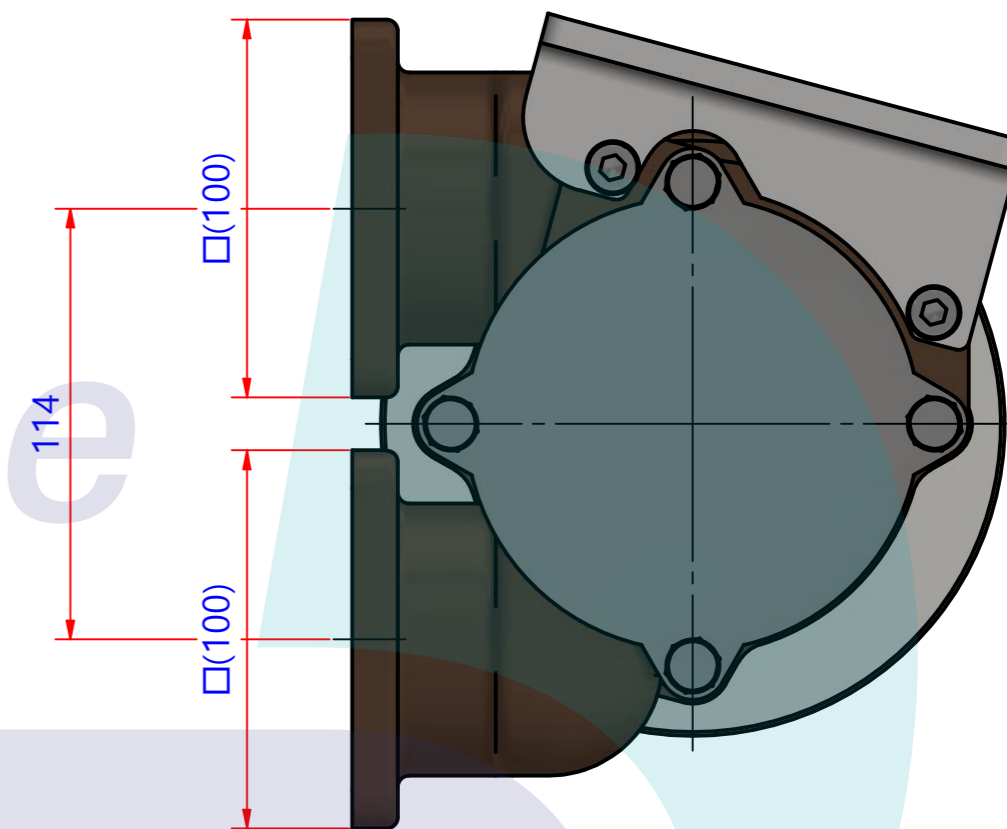

부품 리스트		주제	재질	설명
항목	수량			
1	1	PUA013801	PUMP ASSY	JPR-D6515

**JPR-D6515**

Drawing by	Checked by	Approved by - date	Model Name	Date	Scale
강 명진	Y.D. JEON		JPR-D6515	2016-10-26	1 : 2
			PUMP ASSY		
			PART NUMBER	Edition	Sheet
			PUA013801(0)	0	A2

품 번	PUA013801
품 명	JPR-D6515

A: MAJOR KIT B: MINOR KIT C: CAM SET D: M-SEAL SET E: IMPELLER KIT

No.	QTY	PART NUMBER	PART NAME	A (JSK0132)	B (JSM0132)	C (CAMSET0032)	D (MCSSET0004)	E (JIKJMP049)
1	1	BER0006	BEARING	X				
2	1	BER0060	BEARING	X				
3	4	BOL0006	HEX BOLT	X	X			
4	4	BOL0009	HEX BOLT	X				
5	10	BOL0036	SPRING WASHER	X (8)	X (4)			
6	1	BOL0160	NUT	X				
7	1	BOL0161	SPRING WASHER	X				
8	2	BOL0183	HEX WRENCH BOLT					
9	1	BRK0007	BRACKET					
10	1	CAM0032	CAM	X	X	X		
11	1	COV0056	COVER	X	X			
12	1	8359-01	RUBBER IMPELLER	X	X			X
13	1	KEY0015	KEY	X				
14	1	MCS0005	CARBON	X	X		X	
15	1	MCS0009	CERAMIC	X	X		X	
16	1	ORG0043	QUAD-RING	X	X	X		X
17	1	ORG0077	O-RING	X				
18	1	PBC023101	PUMP CASING / BER					
19	1	PBC023201	PUMP CASING / IMP					
20	1	PIN0007	PIN					
21	1	PUL0038	PULLEY					
22	1	RET0008	RETAINER	X				
23	1	RET0010	RETAINER	X				
24	1	SHA0132	SHAFT	X				
25	1	SLI0003	SLINGER	X				
26	1	SNP0008	SNAP-RING	X	X			
27	1	SNP0013	SNAP-RING	X				
28	1	WER0020	WEAR PLATE	X	X			

부품 리스트					
항목	수량	부품번호	주제	재질	설명
1	1	PUA013801	PUMP ASSY		JPR-D6515

Drawing by	Checked by	Approved by - date	Model Name	Date	Scale
M.J.KANG	C.I. JEON		JPR-D6515	2017-04-03	1:1
			<b>PUMP PARTS VIEW</b>		
PART NUMBER			Edition	Sheet	
PUA013801(0)			0	A2	