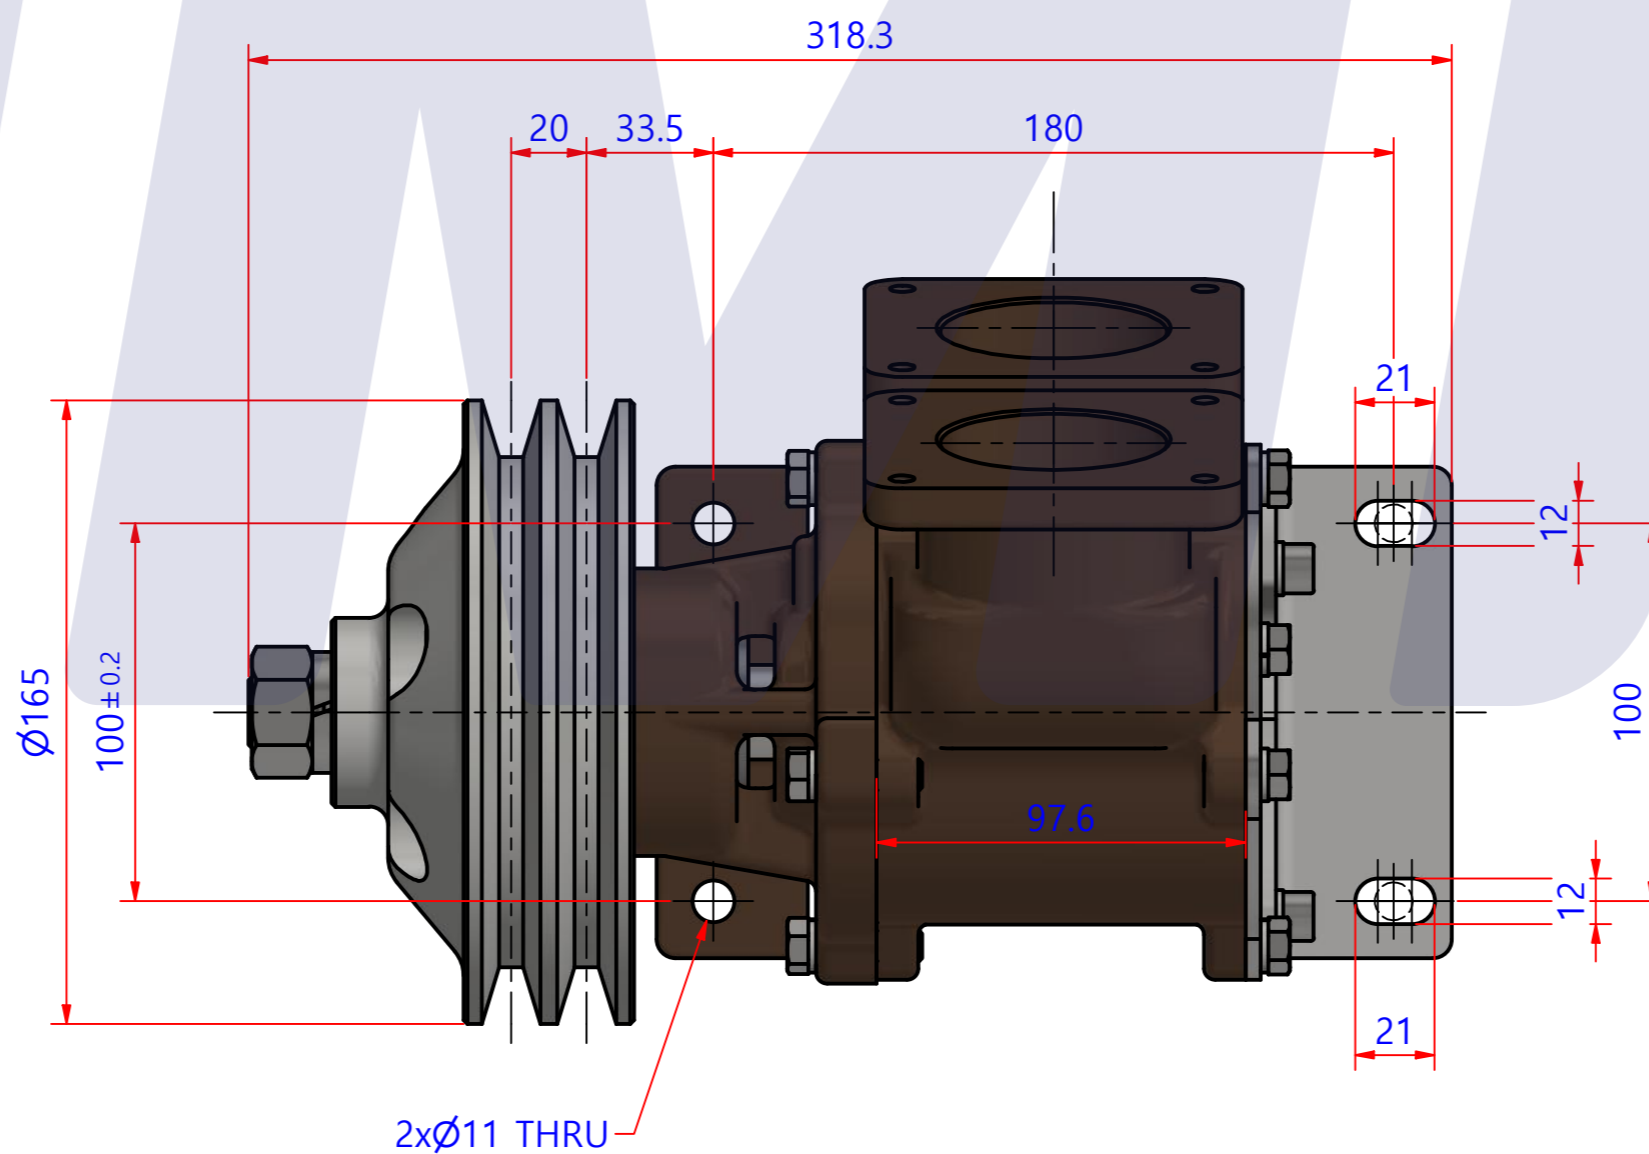

부품 리스트		주제	재질	설명
항목	수량			
1	1	PUA013801	PUMP ASSY	JPR-D6515

**JPR-D6515**

Drawing by	Checked by	Approved by - date	Model Name	Date	Scale
강 명진	Y.D. JEON		JPR-D6515	2016-10-26	1 : 2
			PUMP ASSY		
			PART NUMBER	Edition	Sheet
			PUA013801(0)	0	A2

품 번	PUA013801
품 명	JPR-D6515

A: MAJOR KIT B: MINOR KIT C: CAM SET D: M-SEAL SET E: IMPELLER KIT

No.	QTY	PART NUMBER	PART NAME	A (JSK0132)	B (JSM0132)	C (CAMSET0032)	D (MCSSET0004)	E (JIKJMP049)
1	1	BER0006	BEARING	X				
2	1	BER0060	BEARING	X				
3	4	BOL0006	HEX BOLT	X	X			
4	4	BOL0009	HEX BOLT	X				
5	10	BOL0036	SPRING WASHER	X (8)	X (4)			
6	1	BOL0160	NUT	X				
7	1	BOL0161	SPRING WASHER	X				
8	2	BOL0183	HEX WRENCH BOLT					
9	1	BRK0007	BRACKET					
10	1	CAM0032	CAM	X	X	X		
11	1	COV0056	COVER	X	X			
12	1	8359-01	RUBBER IMPELLER	X	X			X
13	1	KEY0015	KEY	X				
14	1	MCS0005	CARBON	X	X		X	
15	1	MCS0009	CERAMIC	X	X		X	
16	1	ORG0043	QUAD-RING	X	X	X		X
17	1	ORG0077	O-RING	X				
18	1	PBC023101	PUMP CASING / BER					
19	1	PBC023201	PUMP CASING / IMP					
20	1	PIN0007	PIN					
21	1	PUL0038	PULLEY					
22	1	RET0008	RETAINER	X				
23	1	RET0010	RETAINER	X				
24	1	SHA0132	SHAFT	X				
25	1	SLI0003	SLINGER	X				
26	1	SNP0008	SNAP-RING	X	X			
27	1	SNP0013	SNAP-RING	X				
28	1	WER0020	WEAR PLATE	X	X			

부품 리스트					
항목	수량	부품번호	주제	재질	설명
1	1	PUA013801	PUMP ASSY		JPR-D6515

Drawing by	Checked by	Approved by - date	Model Name	Date	Scale
M.J.KANG	C.I. JEON		JPR-D6515	2017-04-03	1:1
			<b>PUMP PARTS VIEW</b>		
PART NUMBER			Edition	Sheet	
PUA013801(0)			0	A2	