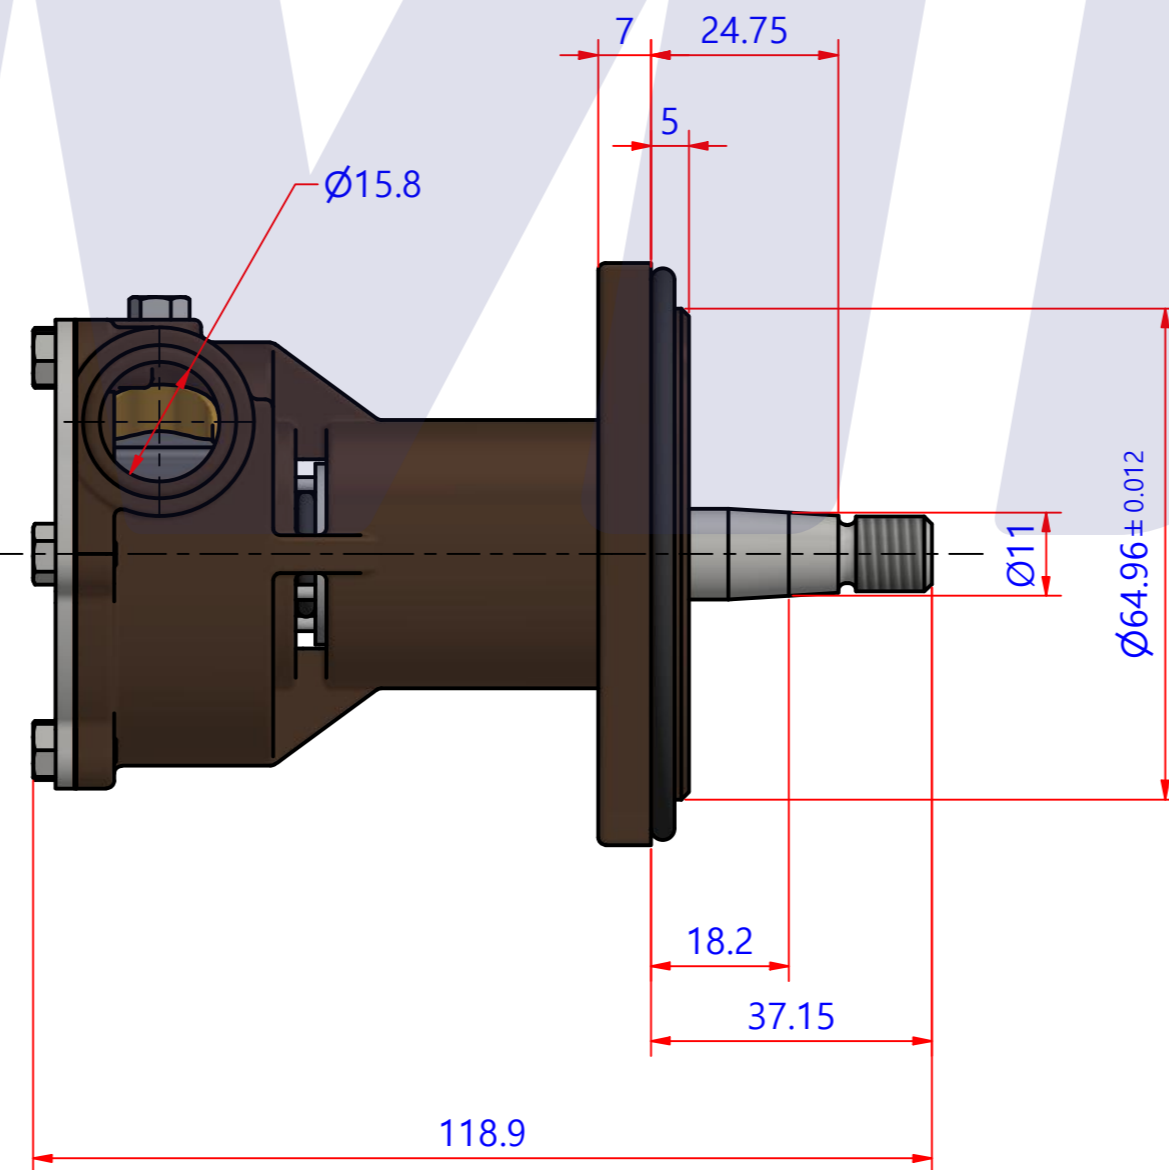

JPR-VP0010DB

부품 리스트					
항목	수량	부품번호	주제	재질	설명
1	1	PUA0115	PUMP ASSY		JPR-VP0010DB

Drawing by	Checked by	Approved by - date	Model Name	Date	Scale
강 명진	C.I, JEON		JPR-VP0010DB	2020-04-22	1:1
			PUMP ASSY		
PART NUMBER			PUA0115(0)	Edition	Sheet
				0	A2

품 번	PUA0115
품 명	JPR-VP0010DB

A: MAJOR KIT B: MINOR KIT C: CAM SET D: IMPELLER KIT

No.	QTY	PART NUMBER	PART NAME	A (JSK0092)	B (JSM0073)	C (CAMSET0035)	D (JIKJMP006)
1	2	BER0048	BEARING	X			
2	7	BOL0144	HEX BOLT	X	X	X (1)	
3	1	BOL0162	BRONZE WASHER	X	X	X	
4	1	CAM0034	CAM	X	X	X	
5	1	COV0048	COVER	X	X		
6	1	GAK0052	GASKET	X	X		X
7	1	7051-01	RUBBER IMPELLER	X	X		X
8	1	ORG0007	O-RING	X			
9	1	ORG0053	O-RING	X			
10	1	PBC0196	PUMP CASING				
11	2	RET0048	RETAINER	X	X (1)		
12	1	SHA0108	SHAFT	X			
13	1	SNP0024	SNAP-RING	X			
14	1	SNP0027	SNAP-RING	X			
15	1	SPC0027	SPACER	X			
16	1	SPC0029	SPACER WASHER	X			

PART LIST					
항목	수량	부품번호	주제	재질	설명
1	1	PUA0115	PUMP ASSY		JPR-VP0010DB

Drawing by	Checked by	Approved by - date	Model Name	Date	Scale
강 명진	Y.D. JEON		JPR-VP0010DB	2015-10-14	1 : 1
			PUMP PART'S VIEW		
			PART NUMBER	Edition	Sheet
			PUA0115(0)	0	A2