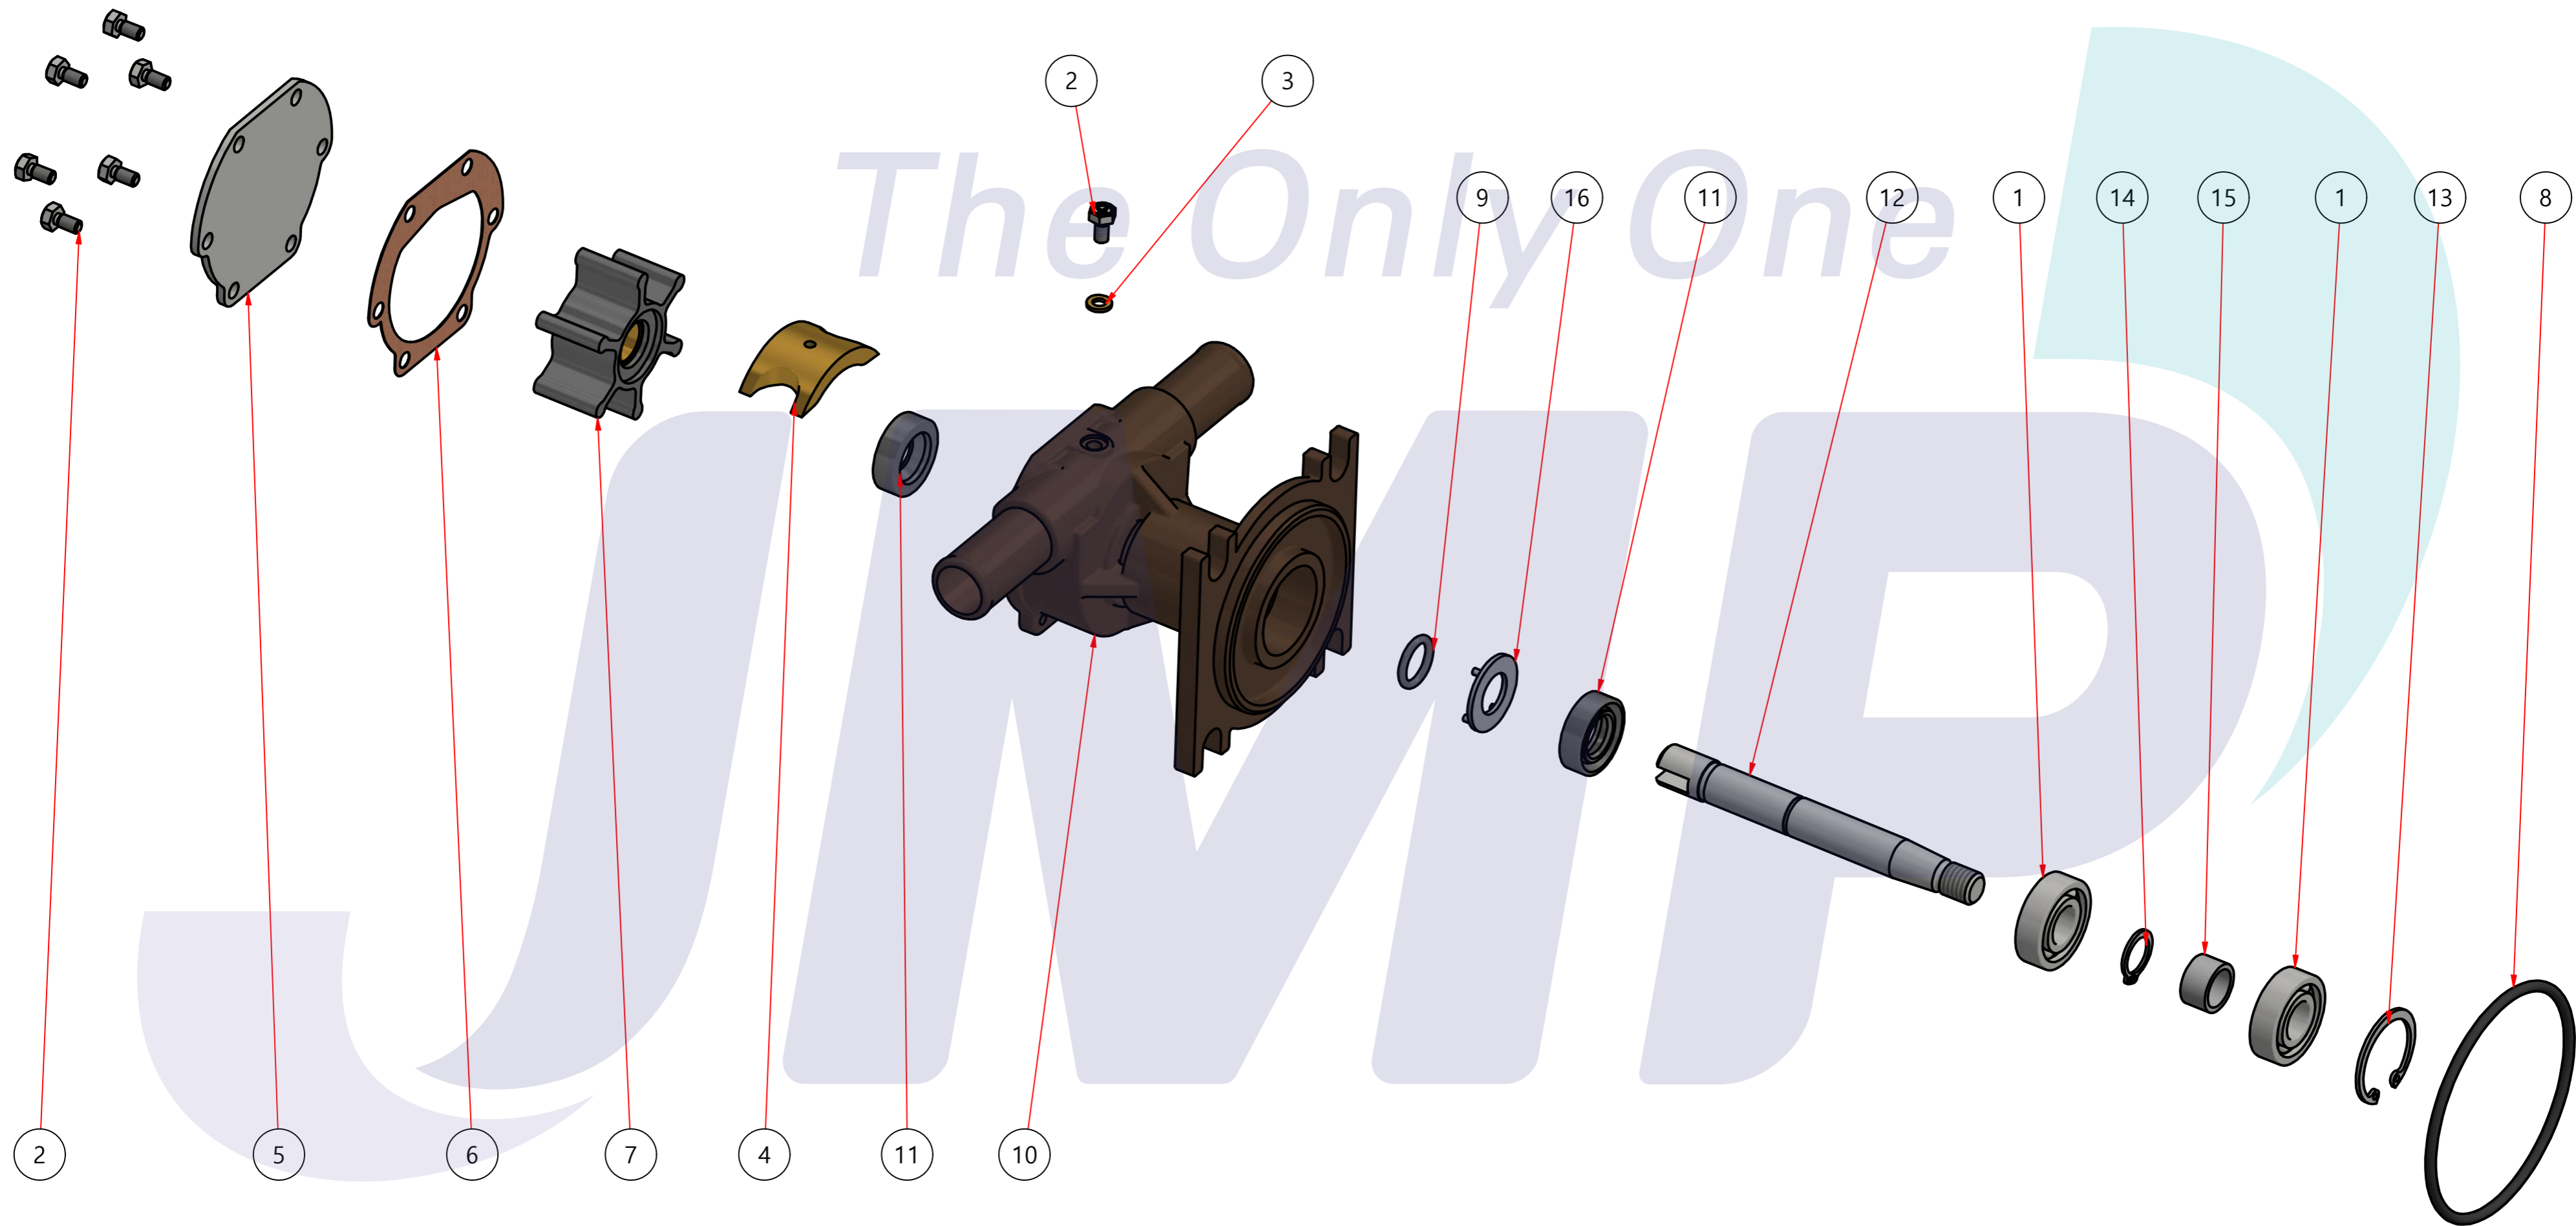

JPR-VP0010DB

부품 리스트					
항목	수량	부품번호	주제	재질	설명
1	1	PUA0115	PUMP ASSY		JPR-VP0010DB

Drawing by	Checked by	Approved by - date	Model Name	Date	Scale
강 명진	C.I, JEON		JPR-VP0010DB	2020-04-22	1:1
			PUMP ASSY		
PART NUMBER			PUA0115(0)	Edition	Sheet
				0	A2

품 번	PUA0115
품 명	JPR-VP0010DB

A: MAJOR KIT B: MINOR KIT C: CAM SET D: IMPELLER KIT

No.	QTY	PART NUMBER	PART NAME	A (JSK0092)	B (JSM0073)	C (CAMSET0035)	D (JIKJMP006)
1	2	BER0048	BEARING	X			
2	7	BOL0144	HEX BOLT	X	X	X (1)	
3	1	BOL0162	BRONZE WASHER	X	X	X	
4	1	CAM0034	CAM	X	X	X	
5	1	COV0048	COVER	X	X		
6	1	GAK0052	GASKET	X	X		X
7	1	7051-01	RUBBER IMPELLER	X	X		X
8	1	ORG0007	O-RING	X			
9	1	ORG0053	O-RING	X			
10	1	PBC0196	PUMP CASING				
11	2	RET0048	RETAINER	X	X (1)		
12	1	SHA0108	SHAFT	X			
13	1	SNP0024	SNAP-RING	X			
14	1	SNP0027	SNAP-RING	X			
15	1	SPC0027	SPACER	X			
16	1	SPC0029	SPACER WASHER	X			

PART LIST					
항목	수량	부품번호	주제	재질	설명
1	1	PUA0115	PUMP ASSY		JPR-VP0010DB

Drawing by	Checked by	Approved by - date	Model Name	Date	Scale
강 명진	Y.D. JEON		JPR-VP0010DB	2015-10-14	1 : 1
			PUMP PART'S VIEW		
			PART NUMBER	Edition	Sheet
			PUA0115(0)	0	A2