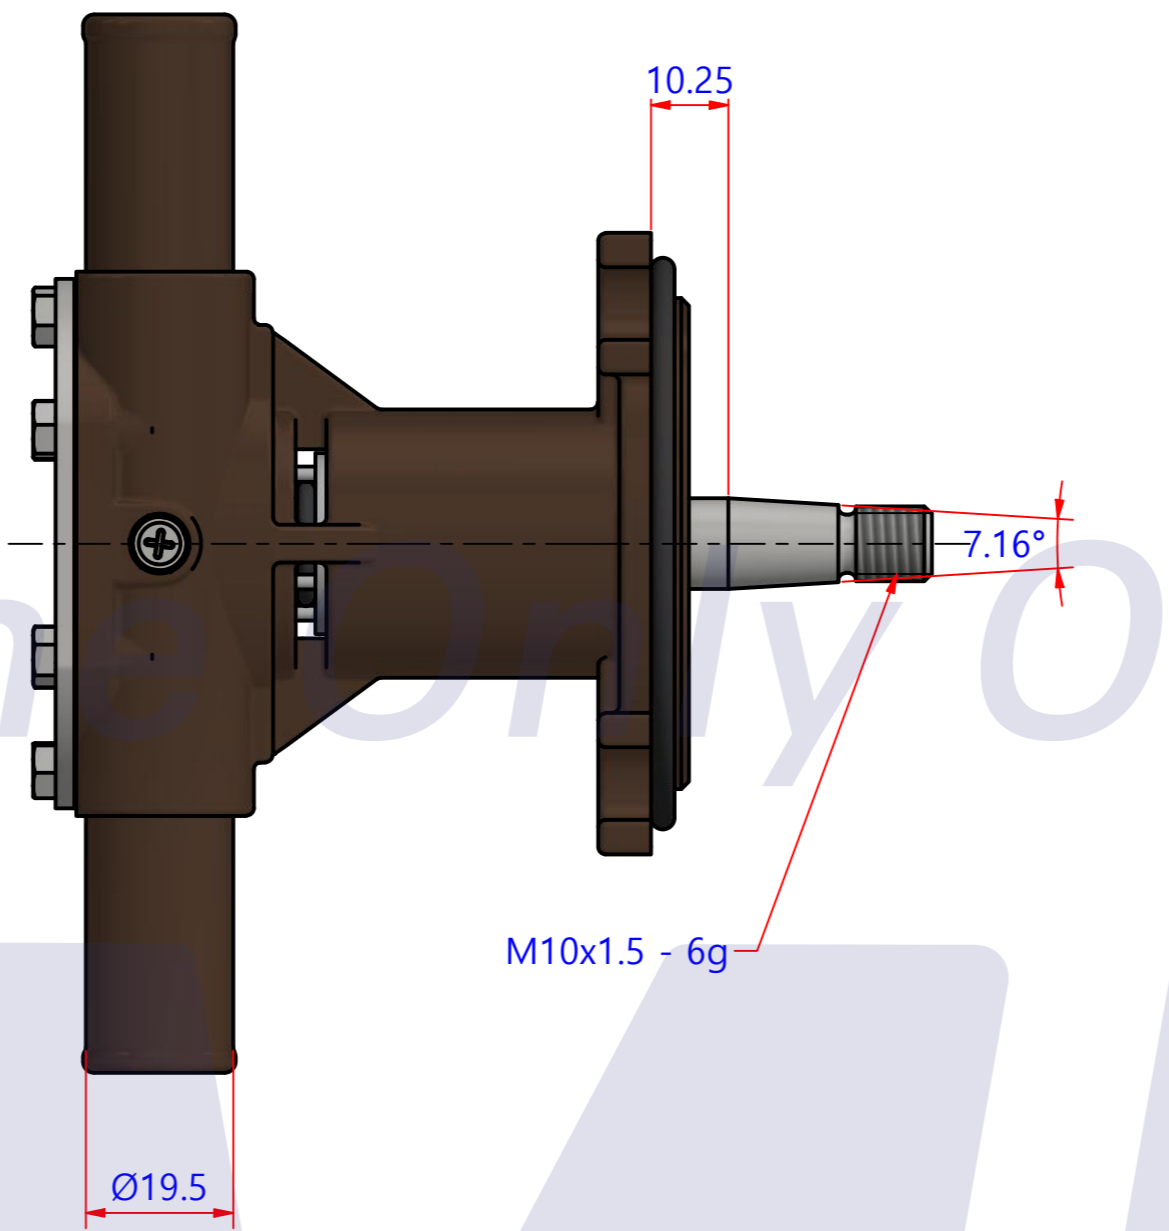

JPR-VP0010DB

부품 리스트					
항목	수량	부품번호	주제	재질	설명
1	1	PUA0115	PUMP ASSY		JPR-VP0010DB

Drawing by	Checked by	Approved by - date	Model Name	Date	Scale
강 명진	C.I, JEON		JPR-VP0010DB	2020-04-22	1:1
			PUMP ASSY		
PART NUMBER			PUA0115(0)	Edition	Sheet
				0	A2

품 번	PUA0115
품 명	JPR-VP0010DB

A: MAJOR KIT B: MINOR KIT C: CAM SET D: IMPELLER KIT

No.	QTY	PART NUMBER	PART NAME	A (JSK0092)	B (JSM0073)	C (CAMSET0035)	D (JIKJMP006)
1	2	BER0048	BEARING	X			
2	7	BOL0144	HEX BOLT	X	X	X (1)	
3	1	BOL0162	BRONZE WASHER	X	X	X	
4	1	CAM0034	CAM	X	X	X	
5	1	COV0048	COVER	X	X		
6	1	GAK0052	GASKET	X	X		X
7	1	7051-01	RUBBER IMPELLER	X	X		X
8	1	ORG0007	O-RING	X			
9	1	ORG0053	O-RING	X			
10	1	PBC0196	PUMP CASING				
11	2	RET0048	RETAINER	X	X (1)		
12	1	SHA0108	SHAFT	X			
13	1	SNP0024	SNAP-RING	X			
14	1	SNP0027	SNAP-RING	X			
15	1	SPC0027	SPACER	X			
16	1	SPC0029	SPACER WASHER	X			

PART LIST					
항목	수량	부품번호	주제	재질	설명
1	1	PUA0115	PUMP ASSY		JPR-VP0010DB

Drawing by	Checked by	Approved by - date	Model Name	Date	Scale
강 명진	Y.D. JEON		JPR-VP0010DB	2015-10-14	1 : 1
			PUMP PART'S VIEW		
			PART NUMBER	Edition	Sheet
			PUA0115(0)	0	A2