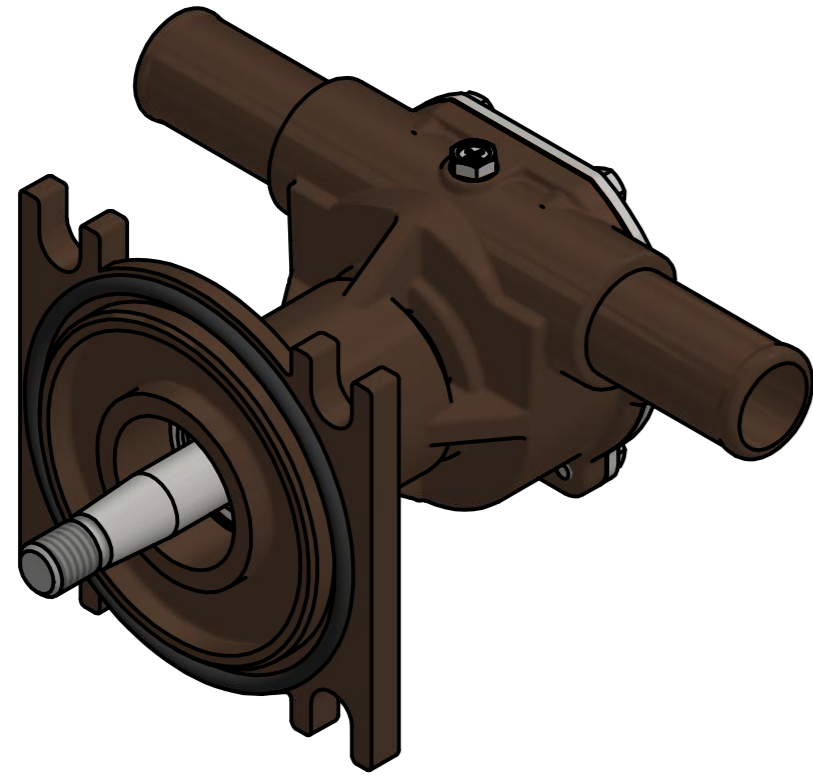

JPR-VP0010DB

부품 리스트					
항목	수량	부품번호	주제	재질	설명
1	1	PUA0115	PUMP ASSY		JPR-VP0010DB

Drawing by	Checked by	Approved by - date	Model Name	Date	Scale
강 명진	C.I, JEON		JPR-VP0010DB	2020-04-22	1:1
			PUMP ASSY		
PART NUMBER			PUA0115(0)	Edition	Sheet
				0	A2

품 번	PUA0115
품 명	JPR-VP0010DB

A: MAJOR KIT B: MINOR KIT C: CAM SET D: IMPELLER KIT

No.	QTY	PART NUMBER	PART NAME	A (JSK0092)	B (JSM0073)	C (CAMSET0035)	D (JIKJMP006)
1	2	BER0048	BEARING	X			
2	7	BOL0144	HEX BOLT	X	X	X (1)	
3	1	BOL0162	BRONZE WASHER	X	X	X	
4	1	CAM0034	CAM	X	X	X	
5	1	COV0048	COVER	X	X		
6	1	GAK0052	GASKET	X	X		X
7	1	7051-01	RUBBER IMPELLER	X	X		X
8	1	ORG0007	O-RING	X			
9	1	ORG0053	O-RING	X			
10	1	PBC0196	PUMP CASING				
11	2	RET0048	RETAINER	X	X (1)		
12	1	SHA0108	SHAFT	X			
13	1	SNP0024	SNAP-RING	X			
14	1	SNP0027	SNAP-RING	X			
15	1	SPC0027	SPACER	X			
16	1	SPC0029	SPACER WASHER	X			

PART LIST					
항목	수량	부품번호	주제	재질	설명
1	1	PUA0115	PUMP ASSY		JPR-VP0010DB

Drawing by	Checked by	Approved by - date	Model Name	Date	Scale
강 명진	Y.D. JEON		JPR-VP0010DB	2015-10-14	1 : 1
			PUMP PART'S VIEW		
			PART NUMBER	Edition	Sheet
			PUA0115(0)	0	A2