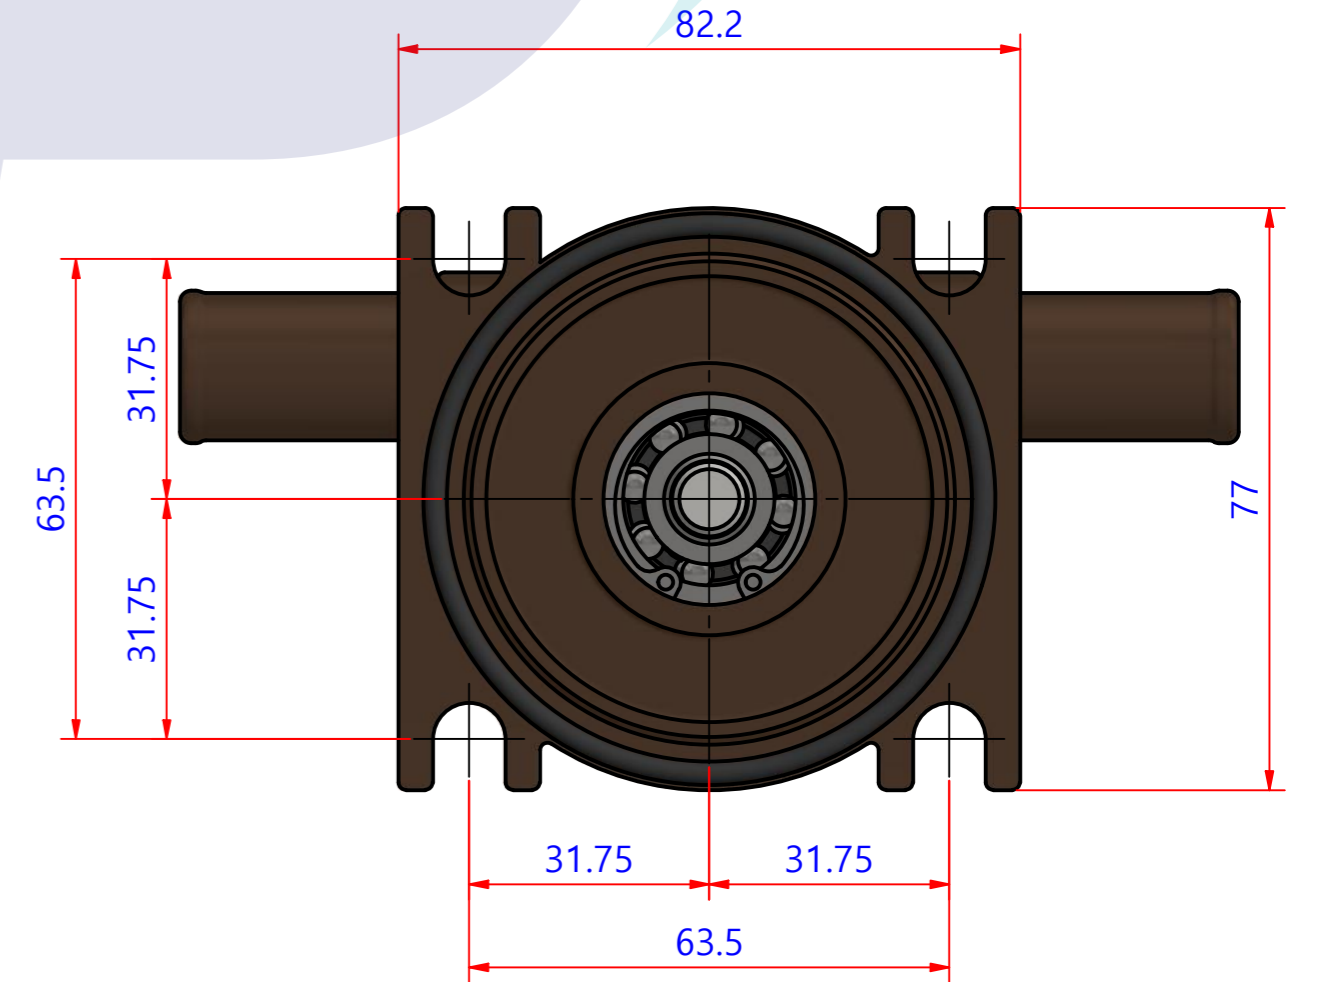

JPR-VP0010DB

부품 리스트					
항목	수량	부품번호	주제	재질	설명
1	1	PUA0115	PUMP ASSY		JPR-VP0010DB

Drawing by	Checked by	Approved by - date	Model Name	Date	Scale
강 명진	C.I, JEON		JPR-VP0010DB	2020-04-22	1:1
			PUMP ASSY		
PART NUMBER			PUA0115(0)	Edition	Sheet
				0	A2

품 번	PUA0115
품 명	JPR-VP0010DB

A: MAJOR KIT B: MINOR KIT C: CAM SET D: IMPELLER KIT

No.	QTY	PART NUMBER	PART NAME	A (JSK0092)	B (JSM0073)	C (CAMSET0035)	D (JIKJMP006)
1	2	BER0048	BEARING	X			
2	7	BOL0144	HEX BOLT	X	X	X (1)	
3	1	BOL0162	BRONZE WASHER	X	X	X	
4	1	CAM0034	CAM	X	X	X	
5	1	COV0048	COVER	X	X		
6	1	GAK0052	GASKET	X	X		X
7	1	7051-01	RUBBER IMPELLER	X	X		X
8	1	ORG0007	O-RING	X			
9	1	ORG0053	O-RING	X			
10	1	PBC0196	PUMP CASING				
11	2	RET0048	RETAINER	X	X (1)		
12	1	SHA0108	SHAFT	X			
13	1	SNP0024	SNAP-RING	X			
14	1	SNP0027	SNAP-RING	X			
15	1	SPC0027	SPACER	X			
16	1	SPC0029	SPACER WASHER	X			

PART LIST					
항목	수량	부품번호	주제	재질	설명
1	1	PUA0115	PUMP ASSY		JPR-VP0010DB

Drawing by	Checked by	Approved by - date	Model Name	Date	Scale
강 명진	Y.D. JEON		JPR-VP0010DB	2015-10-14	1 : 1
			PUMP PART'S VIEW		
			PART NUMBER	Edition	Sheet
			PUA0115(0)	0	A2