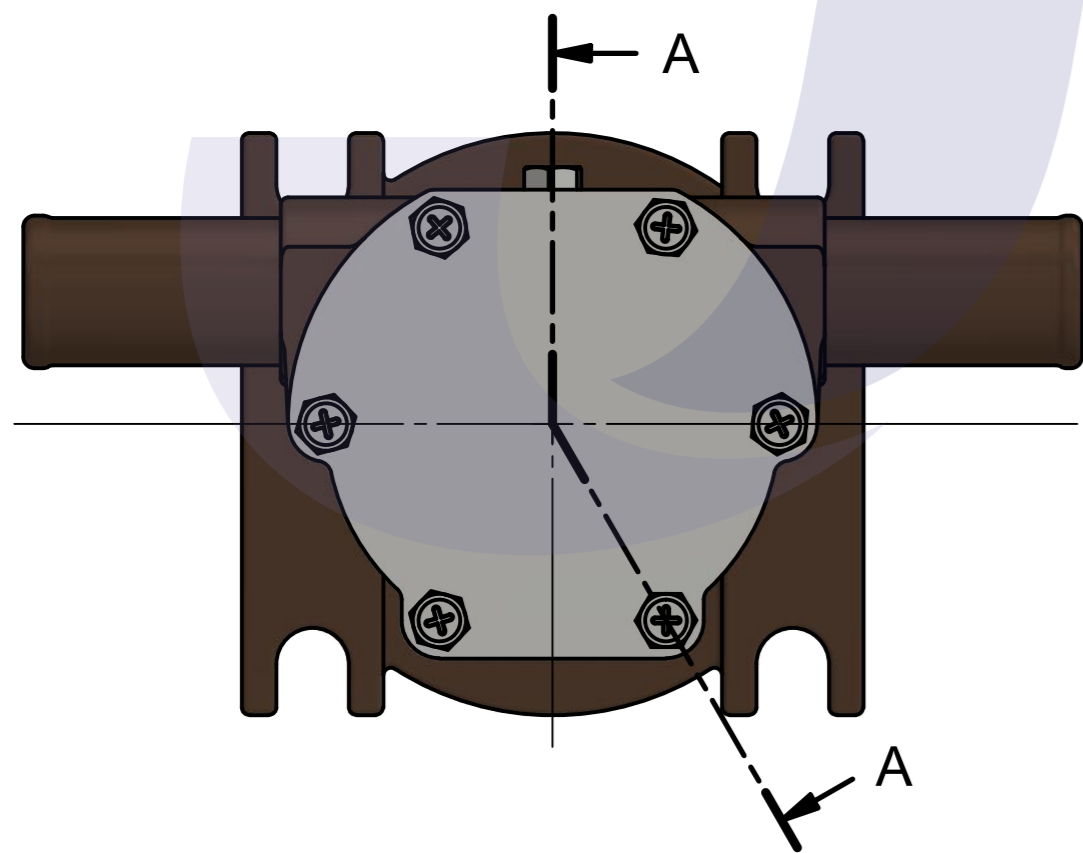

JPR-VP0010DB

부품 리스트					
항목	수량	부품번호	주제	재질	설명
1	1	PUA0115	PUMP ASSY		JPR-VP0010DB

Drawing by	Checked by	Approved by - date	Model Name	Date	Scale
강 명진	C.I, JEON		JPR-VP0010DB	2020-04-22	1:1
			PUMP ASSY		
PART NUMBER			PUA0115(0)	Edition	Sheet
				0	A2

품 번	PUA0115
품 명	JPR-VP0010DB

A: MAJOR KIT B: MINOR KIT C: CAM SET D: IMPELLER KIT

No.	QTY	PART NUMBER	PART NAME	A (JSK0092)	B (JSM0073)	C (CAMSET0035)	D (JIKJMP006)
1	2	BER0048	BEARING	X			
2	7	BOL0144	HEX BOLT	X	X	X (1)	
3	1	BOL0162	BRONZE WASHER	X	X	X	
4	1	CAM0034	CAM	X	X	X	
5	1	COV0048	COVER	X	X		
6	1	GAK0052	GASKET	X	X		X
7	1	7051-01	RUBBER IMPELLER	X	X		X
8	1	ORG0007	O-RING	X			
9	1	ORG0053	O-RING	X			
10	1	PBC0196	PUMP CASING				
11	2	RET0048	RETAINER	X	X (1)		
12	1	SHA0108	SHAFT	X			
13	1	SNP0024	SNAP-RING	X			
14	1	SNP0027	SNAP-RING	X			
15	1	SPC0027	SPACER	X			
16	1	SPC0029	SPACER WASHER	X			

PART LIST					
항목	수량	부품번호	주제	재질	설명
1	1	PUA0115	PUMP ASSY		JPR-VP0010DB

Drawing by	Checked by	Approved by - date	Model Name	Date	Scale
강 명진	Y.D. JEON		JPR-VP0010DB	2015-10-14	1 : 1
			PUMP PART'S VIEW		
			PART NUMBER	Edition	Sheet
			PUA0115(0)	0	A2