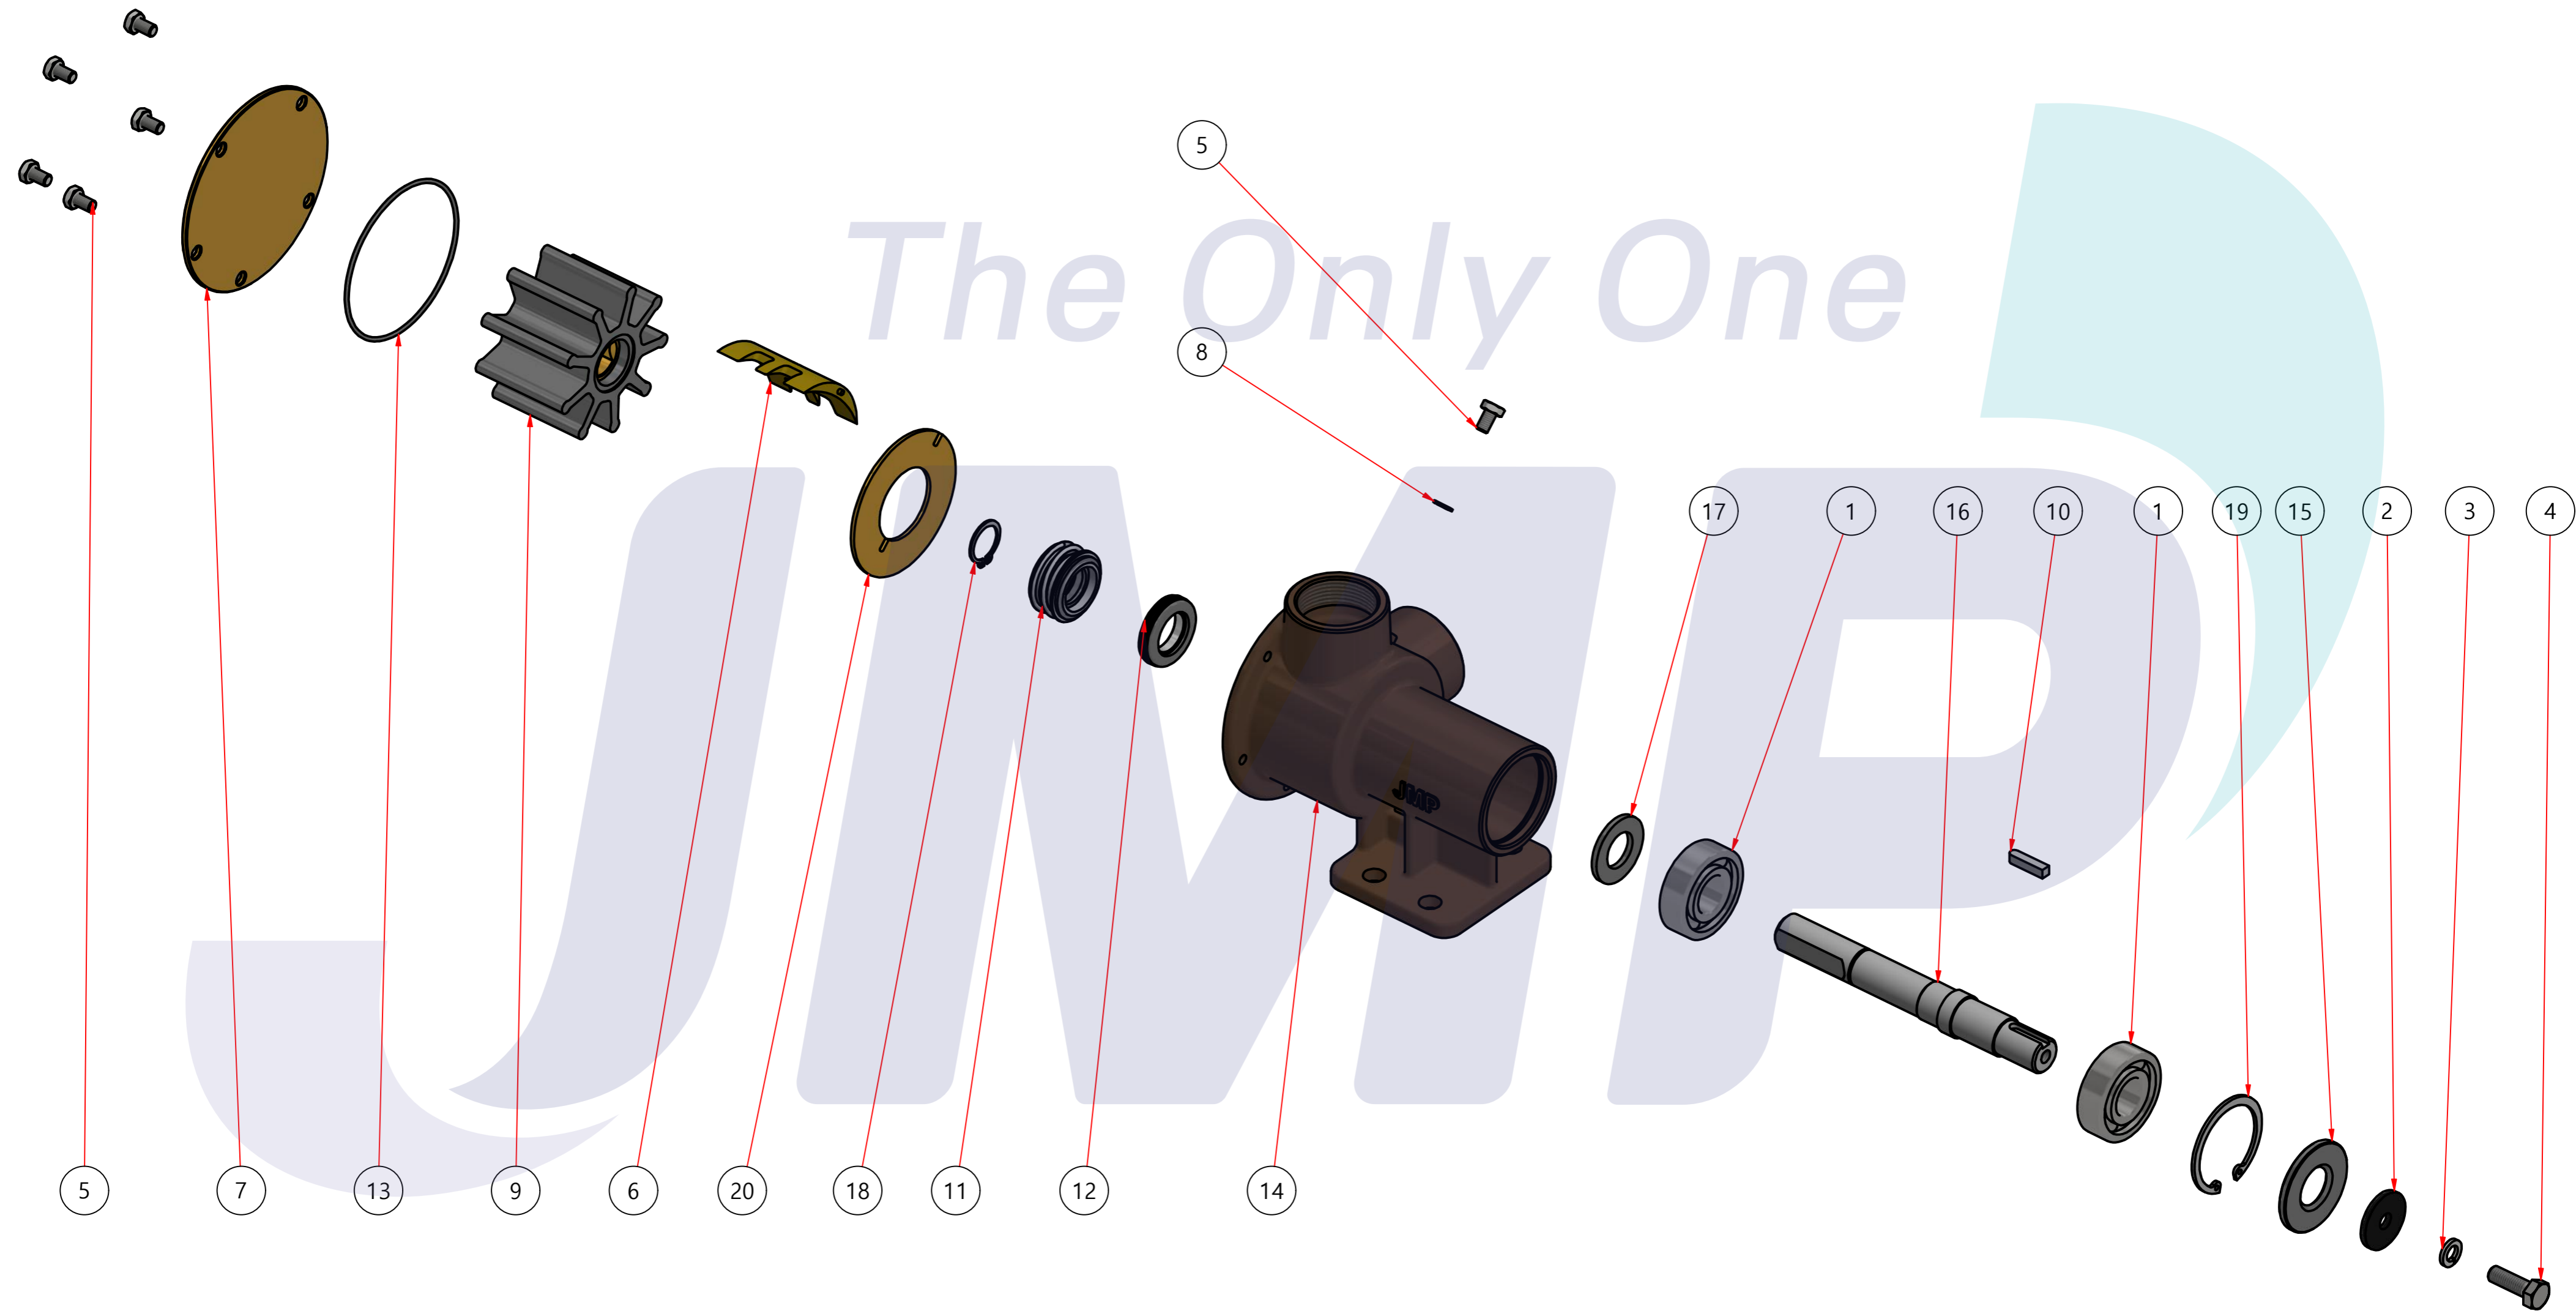

PART LIST					
No.	QTY	PART NUMBER	PART NAME	MAT	DESCRIPTION
1	1	PUA0202	PUMP ASSY		JPR-32LP

**JPR-32LP**

Drawing by	Checked by	Approved by - date	Model Name	Date	Scale
M.J.KANG	C.I. JEON		JPR-32LP	2019-02-21	1 : 1
			PUMP ASSY		
			PART NUMBER	Edition	Sheet
			PUA0202(0)	0	A2

품 번	PUA0202
품 명	JPR-32LP

A: MAJOR KIT B: MINOR KIT C: CAM SET D: M-SEAL SET E: IMPELLER KIT

No.	QTY	PART NUMBER	PART NAME	A (JSK0003)	B (JSM0010)	C (CAMSET0004)	D (MCSSET0002)	E (JIKJMP073)
1	2	BER0001	BEARING	X				
2	1	BOL0034	FLAT WASHER	X				
3	1	BOL0037	SPRING WASHER	X				
4	1	BOL0059	HEX BOLT	X				
5	6	BOL0080	HEX BOLT	X	X	X (1)		
6	1	CAM0004	CAM	X	X	X		
7	1	COV0004	COVER	X	X			
8	1	GAK0009	FIBER GASKET	X	X	X		
9	1	7502-01	RUBBER IMPELLER	X	X			X
10	1	KEY0002	KEY	X				
11	1	MCS0020	CARBON	X	X		X	
12	1	MCS0021	CERAMIC	X	X		X	
13	1	ORG0014	O-RING	X	X			X
14	1	PBC0006	PUMP CASING					
15	1	RET0031	RETAINER	X				
16	1	SHA0003	SHAFT	X				
17	1	SLI0002	SLINGER	X				
18	1	SNP0007	SNAP-RING	X	X			
19	1	SNP0010	SNAP-RING	X				
20	1	WER0002	WEAR PLATE	X	X			

부품 리스트					
항목	수량	부품번호	주제	재질	설명
1	1	PUA0202	PUMP ASSY		JPR-32LP

The Only One

Drawing by	Checked by	Approved by - date	Model Name	Date	Scale
강 명진	C.I, JEON		JPR-32LP	2020-06-05	1 : 1
			PUMP ASSY		
			PART NUMBER	PUA0202(0)	Sheet A2