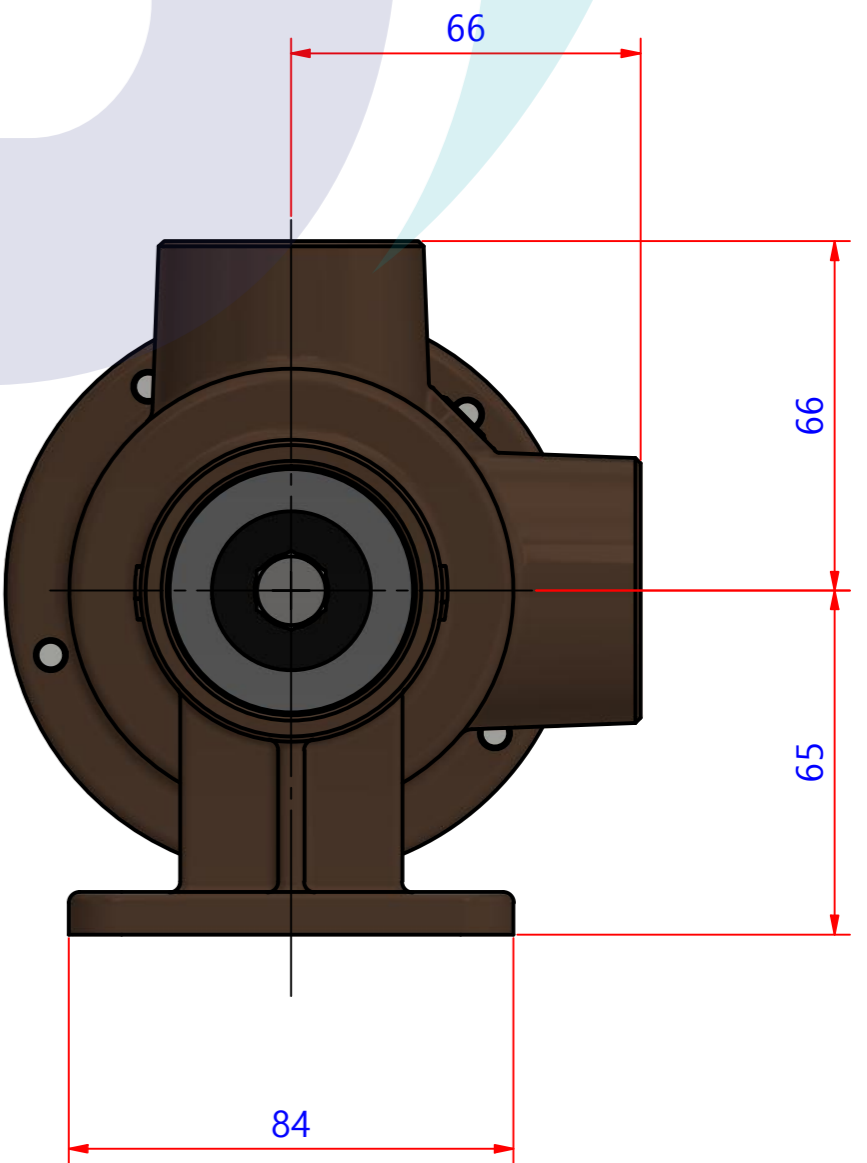

PART LIST					
No.	QTY	PART NUMBER	PART NAME	MAT	DESCRIPTION
1	1	PUA0202	PUMP ASSY		JPR-32LP

**JPR-32LP**

Drawing by	Checked by	Approved by - date	Model Name	Date	Scale
M.J.KANG	C.I. JEON		JPR-32LP	2019-02-21	1 : 1
			PUMP ASSY		
			PART NUMBER	Edition	Sheet
			PUA0202(0)	0	A2

품 번	PUA0202
품 명	JPR-32LP

A: MAJOR KIT B: MINOR KIT C: CAM SET D: M-SEAL SET E: IMPELLER KIT

No.	QTY	PART NUMBER	PART NAME	A (JSK0003)	B (JSM0010)	C (CAMSET0004)	D (MCSSET0002)	E (JIKJMP073)
1	2	BER0001	BEARING	X				
2	1	BOL0034	FLAT WASHER	X				
3	1	BOL0037	SPRING WASHER	X				
4	1	BOL0059	HEX BOLT	X				
5	6	BOL0080	HEX BOLT	X	X	X (1)		
6	1	CAM0004	CAM	X	X	X		
7	1	COV0004	COVER	X	X			
8	1	GAK0009	FIBER GASKET	X	X	X		
9	1	7502-01	RUBBER IMPELLER	X	X			X
10	1	KEY0002	KEY	X				
11	1	MCS0020	CARBON	X	X		X	
12	1	MCS0021	CERAMIC	X	X		X	
13	1	ORG0014	O-RING	X	X			X
14	1	PBC0006	PUMP CASING					
15	1	RET0031	RETAINER	X				
16	1	SHA0003	SHAFT	X				
17	1	SLI0002	SLINGER	X				
18	1	SNP0007	SNAP-RING	X	X			
19	1	SNP0010	SNAP-RING	X				
20	1	WER0002	WEAR PLATE	X	X			

부품 리스트					
항목	수량	부품번호	주제	재질	설명
1	1	PUA0202	PUMP ASSY		JPR-32LP

The Only One

Drawing by	Checked by	Approved by - date	Model Name	Date	Scale
강 명진	C.I, JEON		JPR-32LP	2020-06-05	1 : 1
			PUMP ASSY		
			PART NUMBER	PUA0202(0)	Sheet A2