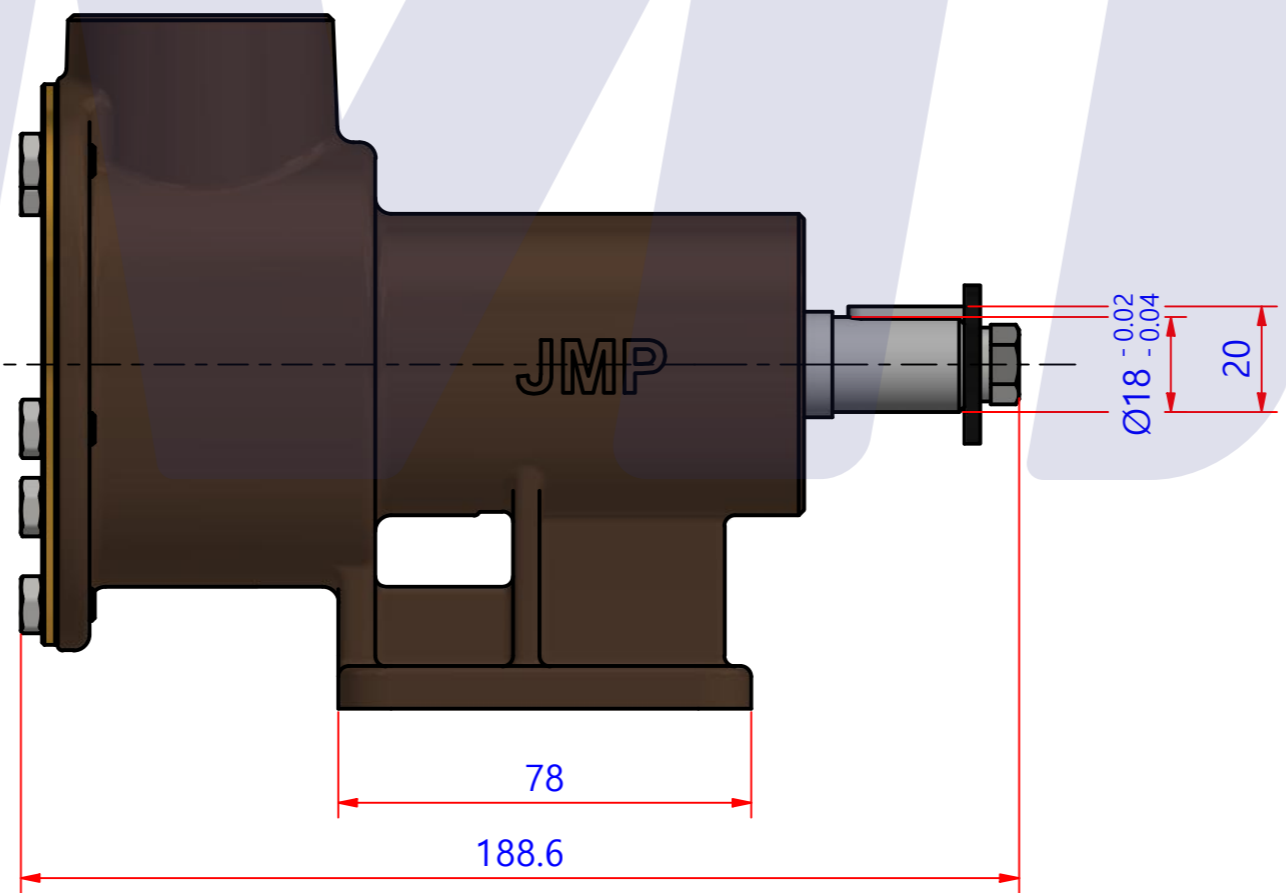

PART LIST					
No.	QTY	PART NUMBER	PART NAME	MAT	DESCRIPTION
1	1	PUA0202	PUMP ASSY		JPR-32LP

**JPR-32LP**

Drawing by	Checked by	Approved by - date	Model Name	Date	Scale
M.J.KANG	C.I. JEON		JPR-32LP	2019-02-21	1 : 1
			PUMP ASSY		
			PART NUMBER	Edition	Sheet
			PUA0202(0)	0	A2

품 번	PUA0202
품 명	JPR-32LP

A: MAJOR KIT B: MINOR KIT C: CAM SET D: M-SEAL SET E: IMPELLER KIT

No.	QTY	PART NUMBER	PART NAME	A (JSK0003)	B (JSM0010)	C (CAMSET0004)	D (MCSSET0002)	E (JIKJMP073)
1	2	BER0001	BEARING	X				
2	1	BOL0034	FLAT WASHER	X				
3	1	BOL0037	SPRING WASHER	X				
4	1	BOL0059	HEX BOLT	X				
5	6	BOL0080	HEX BOLT	X	X	X (1)		
6	1	CAM0004	CAM	X	X	X		
7	1	COV0004	COVER	X	X			
8	1	GAK0009	FIBER GASKET	X	X	X		
9	1	7502-01	RUBBER IMPELLER	X	X			X
10	1	KEY0002	KEY	X				
11	1	MCS0020	CARBON	X	X		X	
12	1	MCS0021	CERAMIC	X	X		X	
13	1	ORG0014	O-RING	X	X			X
14	1	PBC0006	PUMP CASING					
15	1	RET0031	RETAINER	X				
16	1	SHA0003	SHAFT	X				
17	1	SLI0002	SLINGER	X				
18	1	SNP0007	SNAP-RING	X	X			
19	1	SNP0010	SNAP-RING	X				
20	1	WER0002	WEAR PLATE	X	X			

부품 리스트					
항목	수량	부품번호	주제	재질	설명
1	1	PUA0202	PUMP ASSY		JPR-32LP

The Only One

Drawing by	Checked by	Approved by - date	Model Name	Date	Scale
강 명진	C.I, JEON		JPR-32LP	2020-06-05	1 : 1
			PUMP ASSY		
			PART NUMBER	PUA0202(0)	Sheet A2