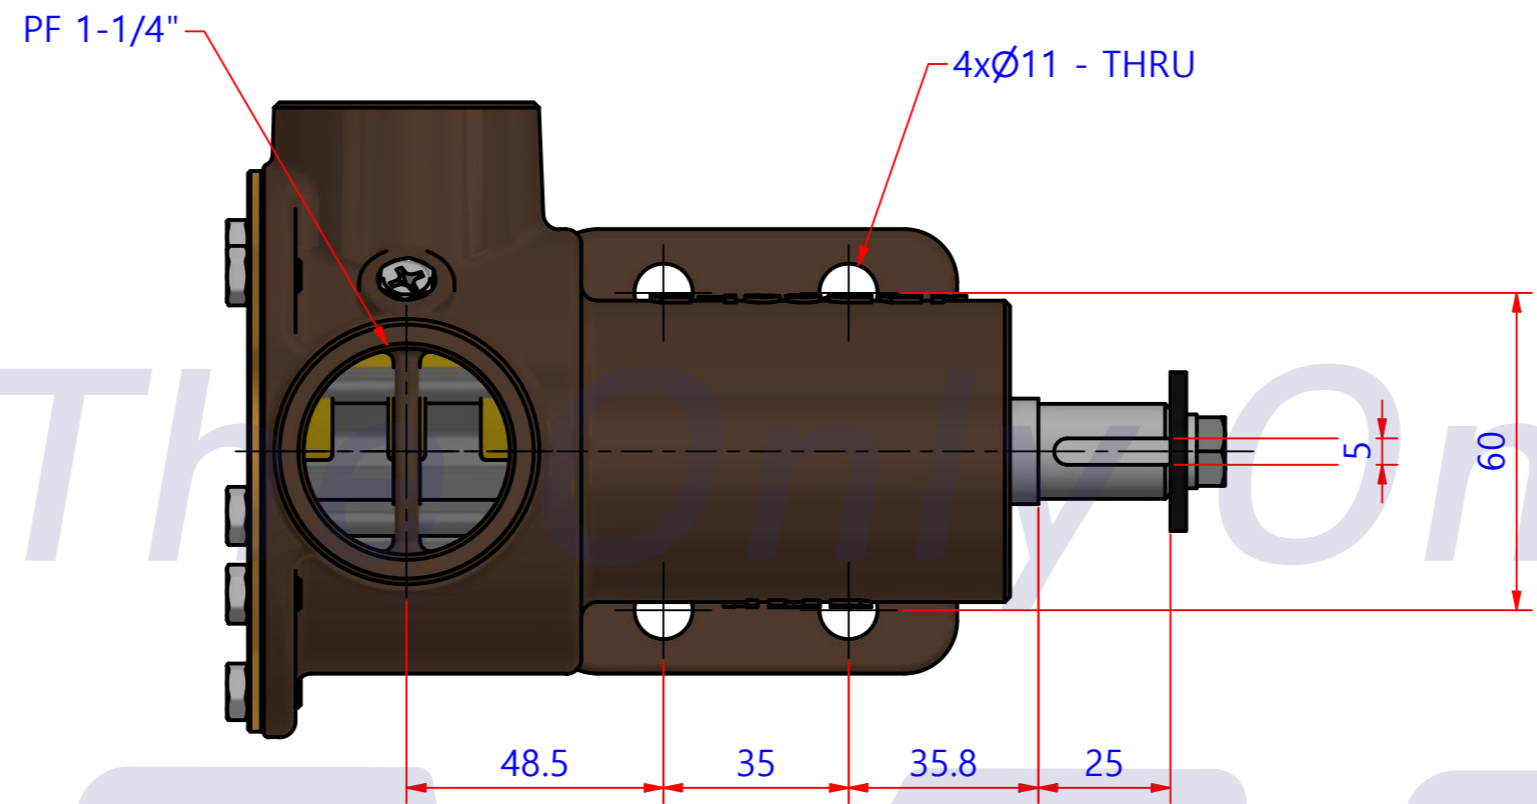

PART LIST					
No.	QTY	PART NUMBER	PART NAME	MAT	DESCRIPTION
1	1	PUA0202	PUMP ASSY		JPR-32LP

**JPR-32LP**

Drawing by	Checked by	Approved by - date	Model Name	Date	Scale
M.J.KANG	C.I. JEON		JPR-32LP	2019-02-21	1 : 1
			PUMP ASSY		
			PART NUMBER	Edition	Sheet
			PUA0202(0)	0	A2

품 번	PUA0202
품 명	JPR-32LP

A: MAJOR KIT B: MINOR KIT C: CAM SET D: M-SEAL SET E: IMPELLER KIT

No.	QTY	PART NUMBER	PART NAME	A (JSK0003)	B (JSM0010)	C (CAMSET0004)	D (MCSSET0002)	E (JIKJMP073)
1	2	BER0001	BEARING	X				
2	1	BOL0034	FLAT WASHER	X				
3	1	BOL0037	SPRING WASHER	X				
4	1	BOL0059	HEX BOLT	X				
5	6	BOL0080	HEX BOLT	X	X	X (1)		
6	1	CAM0004	CAM	X	X	X		
7	1	COV0004	COVER	X	X			
8	1	GAK0009	FIBER GASKET	X	X	X		
9	1	7502-01	RUBBER IMPELLER	X	X			X
10	1	KEY0002	KEY	X				
11	1	MCS0020	CARBON	X	X		X	
12	1	MCS0021	CERAMIC	X	X		X	
13	1	ORG0014	O-RING	X	X			X
14	1	PBC0006	PUMP CASING					
15	1	RET0031	RETAINER	X				
16	1	SHA0003	SHAFT	X				
17	1	SLI0002	SLINGER	X				
18	1	SNP0007	SNAP-RING	X	X			
19	1	SNP0010	SNAP-RING	X				
20	1	WER0002	WEAR PLATE	X	X			

부품 리스트					
항목	수량	부품번호	주제	재질	설명
1	1	PUA0202	PUMP ASSY		JPR-32LP

The Only One

Drawing by	Checked by	Approved by - date	Model Name	Date	Scale
강 명진	C.I, JEON		JPR-32LP	2020-06-05	1 : 1
			PUMP ASSY		
			PART NUMBER	PUA0202(0)	Sheet A2