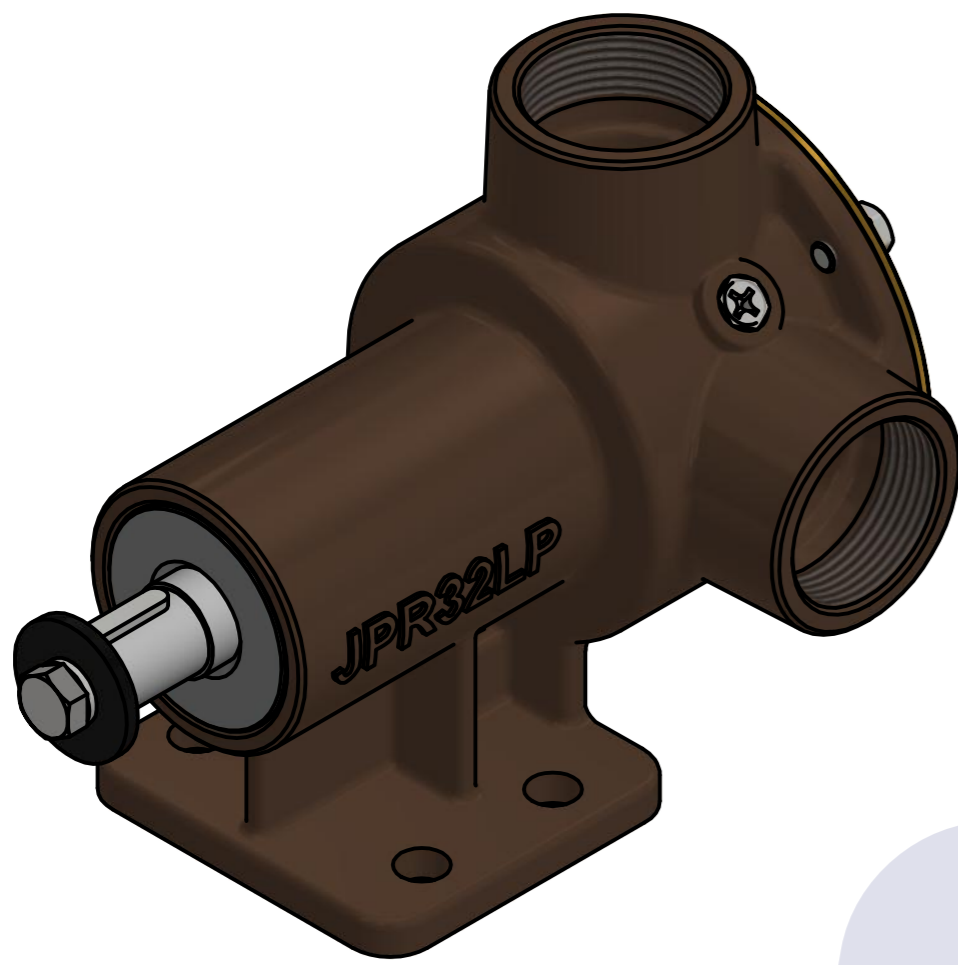

PART LIST					
No.	QTY	PART NUMBER	PART NAME	MAT	DESCRIPTION
1	1	PUA0202	PUMP ASSY		JPR-32LP

**JPR-32LP**

Drawing by	Checked by	Approved by - date	Model Name	Date	Scale
M.J.KANG	C.I. JEON		JPR-32LP	2019-02-21	1 : 1
			PUMP ASSY		
			PART NUMBER	Edition	Sheet
			PUA0202(0)	0	A2

품 번	PUA0202
품 명	JPR-32LP

A: MAJOR KIT B: MINOR KIT C: CAM SET D: M-SEAL SET E: IMPELLER KIT

No.	QTY	PART NUMBER	PART NAME	A (JSK0003)	B (JSM0010)	C (CAMSET0004)	D (MCSSET0002)	E (JIKJMP073)
1	2	BER0001	BEARING	X				
2	1	BOL0034	FLAT WASHER	X				
3	1	BOL0037	SPRING WASHER	X				
4	1	BOL0059	HEX BOLT	X				
5	6	BOL0080	HEX BOLT	X	X	X (1)		
6	1	CAM0004	CAM	X	X	X		
7	1	COV0004	COVER	X	X			
8	1	GAK0009	FIBER GASKET	X	X	X		
9	1	7502-01	RUBBER IMPELLER	X	X			X
10	1	KEY0002	KEY	X				
11	1	MCS0020	CARBON	X	X		X	
12	1	MCS0021	CERAMIC	X	X		X	
13	1	ORG0014	O-RING	X	X			X
14	1	PBC0006	PUMP CASING					
15	1	RET0031	RETAINER	X				
16	1	SHA0003	SHAFT	X				
17	1	SLI0002	SLINGER	X				
18	1	SNP0007	SNAP-RING	X	X			
19	1	SNP0010	SNAP-RING	X				
20	1	WER0002	WEAR PLATE	X	X			

부품 리스트					
항목	수량	부품번호	주제	재질	설명
1	1	PUA0202	PUMP ASSY		JPR-32LP

The Only One

Drawing by	Checked by	Approved by - date	Model Name	Date	Scale
강 명진	C.I, JEON		JPR-32LP	2020-06-05	1 : 1
			PUMP ASSY		
			PART NUMBER	PUA0202(0)	Sheet A2