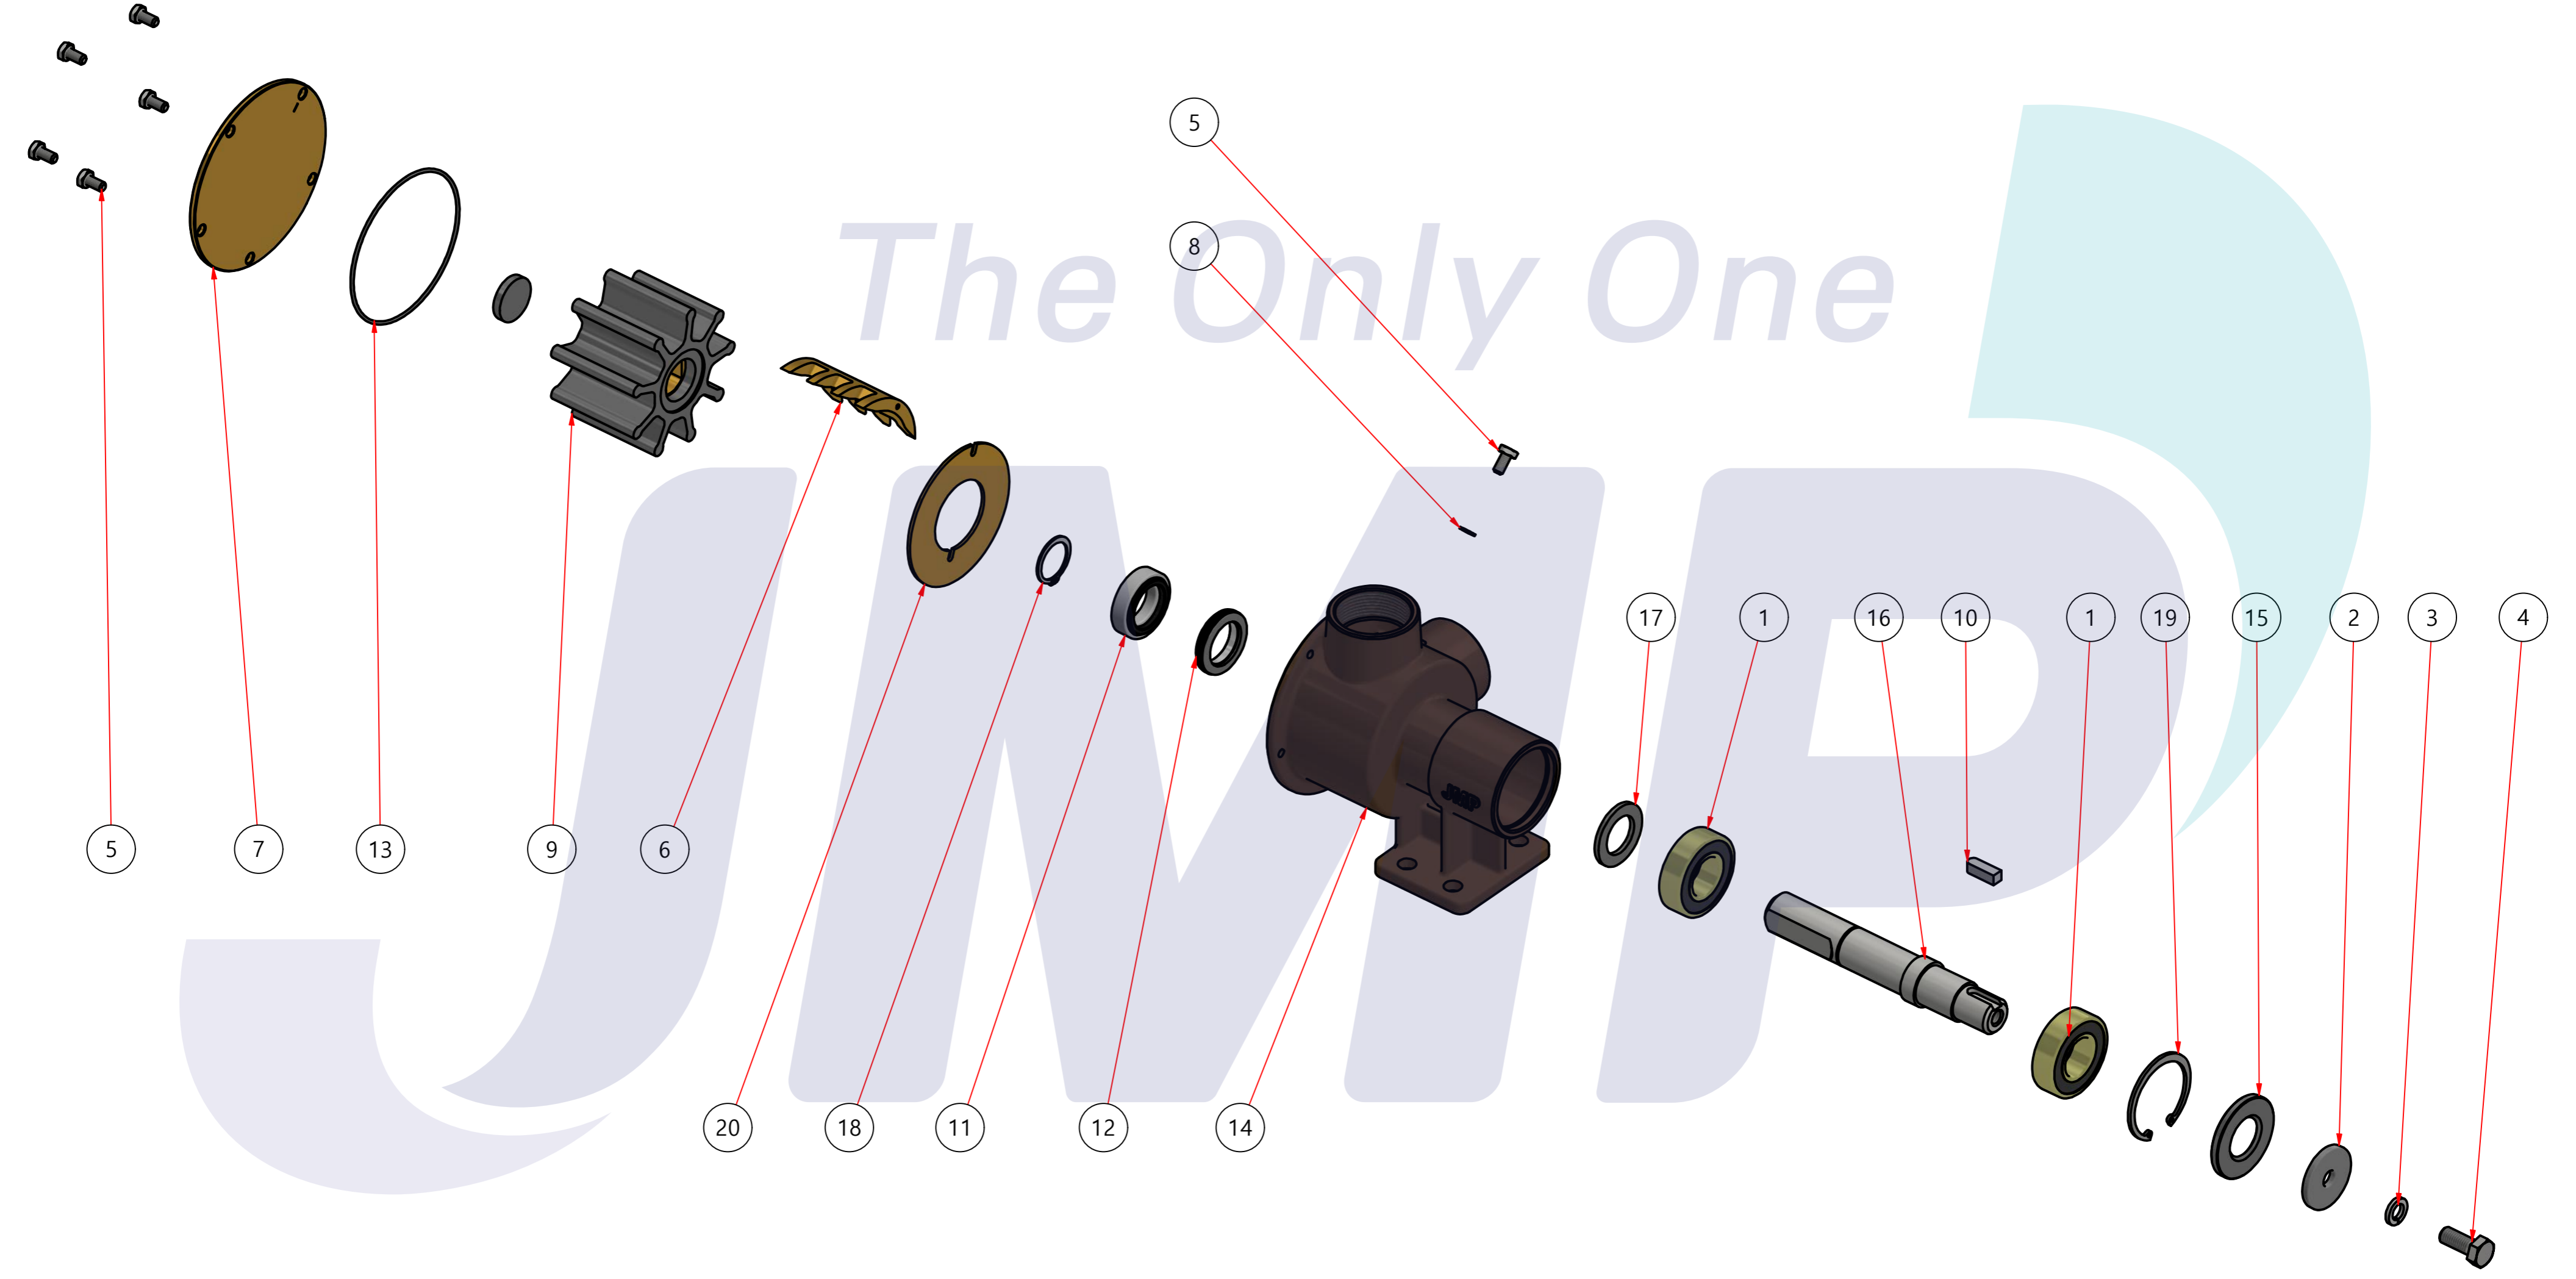

PART LIST					
No.	QTY	PART NUMBER	PART NAME	MAT	DESCRIPTION
1	1	PUA0010	PUMP ASSY		JPR-40LP

JPR-40LP

Drawing by	Checked by	Approved by - date	Model Name	Date	Scale
M.J.KANG	C.I. JEON		JPR-40LP	2019-02-22	1:1
			PUMP ASSY		
			PART NUMBER	PUA0010(0)	Sheet A2
			Edition	0	

품 번	PUA0010
품 명	JPR-40LP

A: MAJOR KIT B: MINOR KIT C: CAM SET D: M-SEAL SET E: IMPELLER KIT

No.	QTY	PART NUMBER	PART NAME	A (JSK0006)	B (JSM0038)	C (CAMSET0005)	D (MCSSET0003)	E (JIKJMP037)
1	2	BER0003	BEARING	X				
2	1	BOL0032	FLAT WASHER	X				
3	1	BOL0039	SPRING WASHER	X				
4	1	BOL0060	HEX BOLT	X				
5	6	BOL0081	HEX SCREW	X	X	X (1)		
6	1	CAM0005	CAM	X	X	X		
7	1	COV0005	COVER	X	X			
8	1	GAK0009	FIBER GASKET	X	X	X		
9	1	8001-01	RUBBER IMPELLER	X	X			X
10	1	KEY0005	KEY	X				
11	1	MCS0004	CARBON	X	X		X	
12	1	MCS0009	CERAMIC	X	X		X	
13	1	ORG0015	O-RING	X	X			X
14	1	PBC0010	PUMP CASING					
15	1	RET0008	RETAINER	X				
16	1	SHA0006	SHAFT	X				
17	1	SLI0003	SLINGER	X				
18	1	SNP0008	SNAP-RING	X	X			
19	1	SNP0011	SNAP-RING	X				
20	1	WER0003	WEAR PLATE	X	X			

부품 리스트					
항목	수량	부품번호	주제	재질	설명
1	1	PUA0010	PUMP ASSY		JPR-40LP

The Only One

Drawing by 강 명진	Checked by C.I, JEON	Approved by - date	Model Name JPR-40LP	Date 2020-06-04	Scale 1 : 1
			PUMP PARTS VIEW		
			PART NUMBER PUA0010(0)	Edition 0	Sheet A2