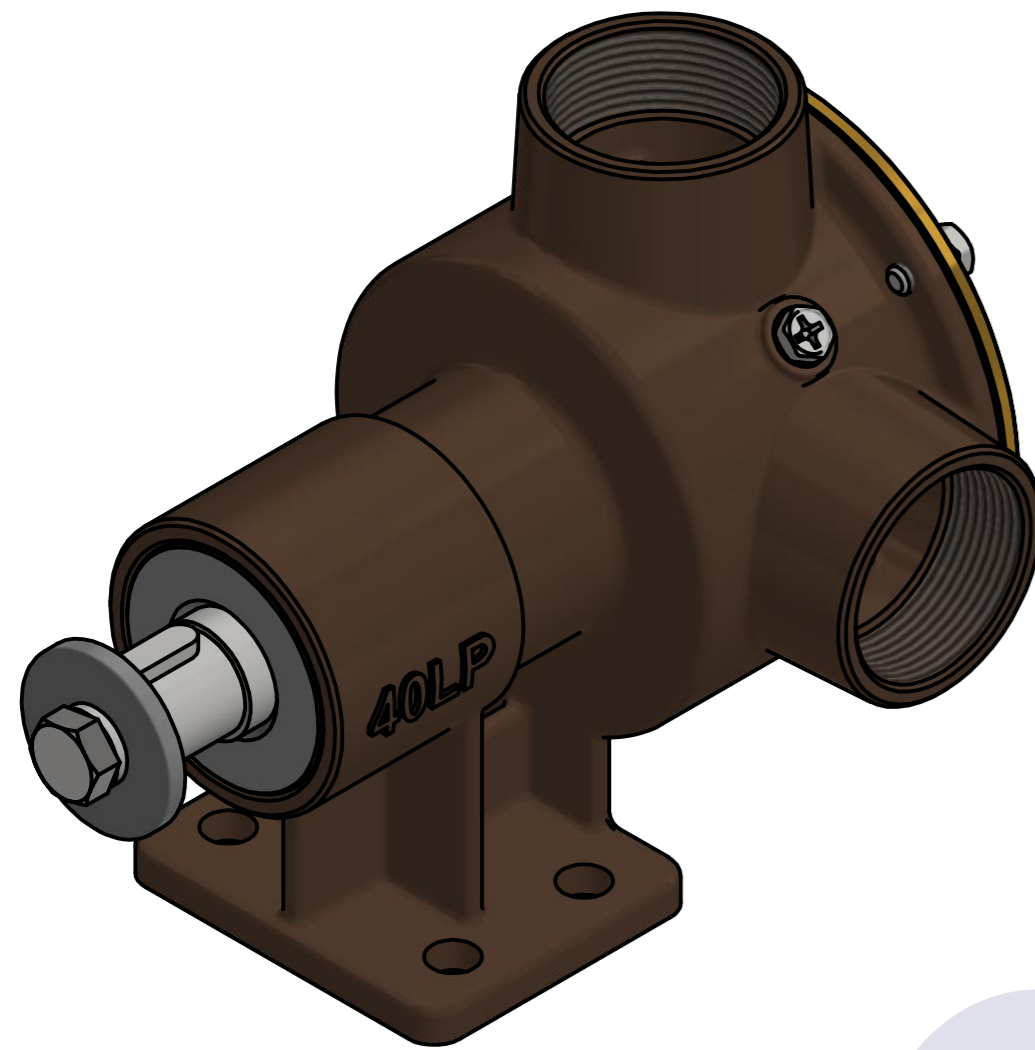

PART LIST					
No.	QTY	PART NUMBER	PART NAME	MAT	DESCRIPTION
1	1	PUA0010	PUMP ASSY		JPR-40LP

JPR-40LP

Drawing by	Checked by	Approved by - date	Model Name	Date	Scale
M.J.KANG	C.I. JEON		JPR-40LP	2019-02-22	1:1
			PUMP ASSY		
			PART NUMBER	PUA0010(0)	Sheet A2
			Edition	0	

품 번	PUA0010
품 명	JPR-40LP

A: MAJOR KIT B: MINOR KIT C: CAM SET D: M-SEAL SET E: IMPELLER KIT

No.	QTY	PART NUMBER	PART NAME	A (JSK0006)	B (JSM0038)	C (CAMSET0005)	D (MCSSET0003)	E (JIKJMP037)
1	2	BER0003	BEARING	X				
2	1	BOL0032	FLAT WASHER	X				
3	1	BOL0039	SPRING WASHER	X				
4	1	BOL0060	HEX BOLT	X				
5	6	BOL0081	HEX SCREW	X	X	X (1)		
6	1	CAM0005	CAM	X	X	X		
7	1	COV0005	COVER	X	X			
8	1	GAK0009	FIBER GASKET	X	X	X		
9	1	8001-01	RUBBER IMPELLER	X	X			X
10	1	KEY0005	KEY	X				
11	1	MCS0004	CARBON	X	X		X	
12	1	MCS0009	CERAMIC	X	X		X	
13	1	ORG0015	O-RING	X	X			X
14	1	PBC0010	PUMP CASING					
15	1	RET0008	RETAINER	X				
16	1	SHA0006	SHAFT	X				
17	1	SLI0003	SLINGER	X				
18	1	SNP0008	SNAP-RING	X	X			
19	1	SNP0011	SNAP-RING	X				
20	1	WER0003	WEAR PLATE	X	X			

부품 리스트					
항목	수량	부품번호	주제	재질	설명
1	1	PUA0010	PUMP ASSY		JPR-40LP

The Only One

Drawing by 강 명진	Checked by C.I, JEON	Approved by - date	Model Name JPR-40LP	Date 2020-06-04	Scale 1 : 1
			PUMP PARTS VIEW		
			PART NUMBER PUA0010(0)	Edition 0	Sheet A2