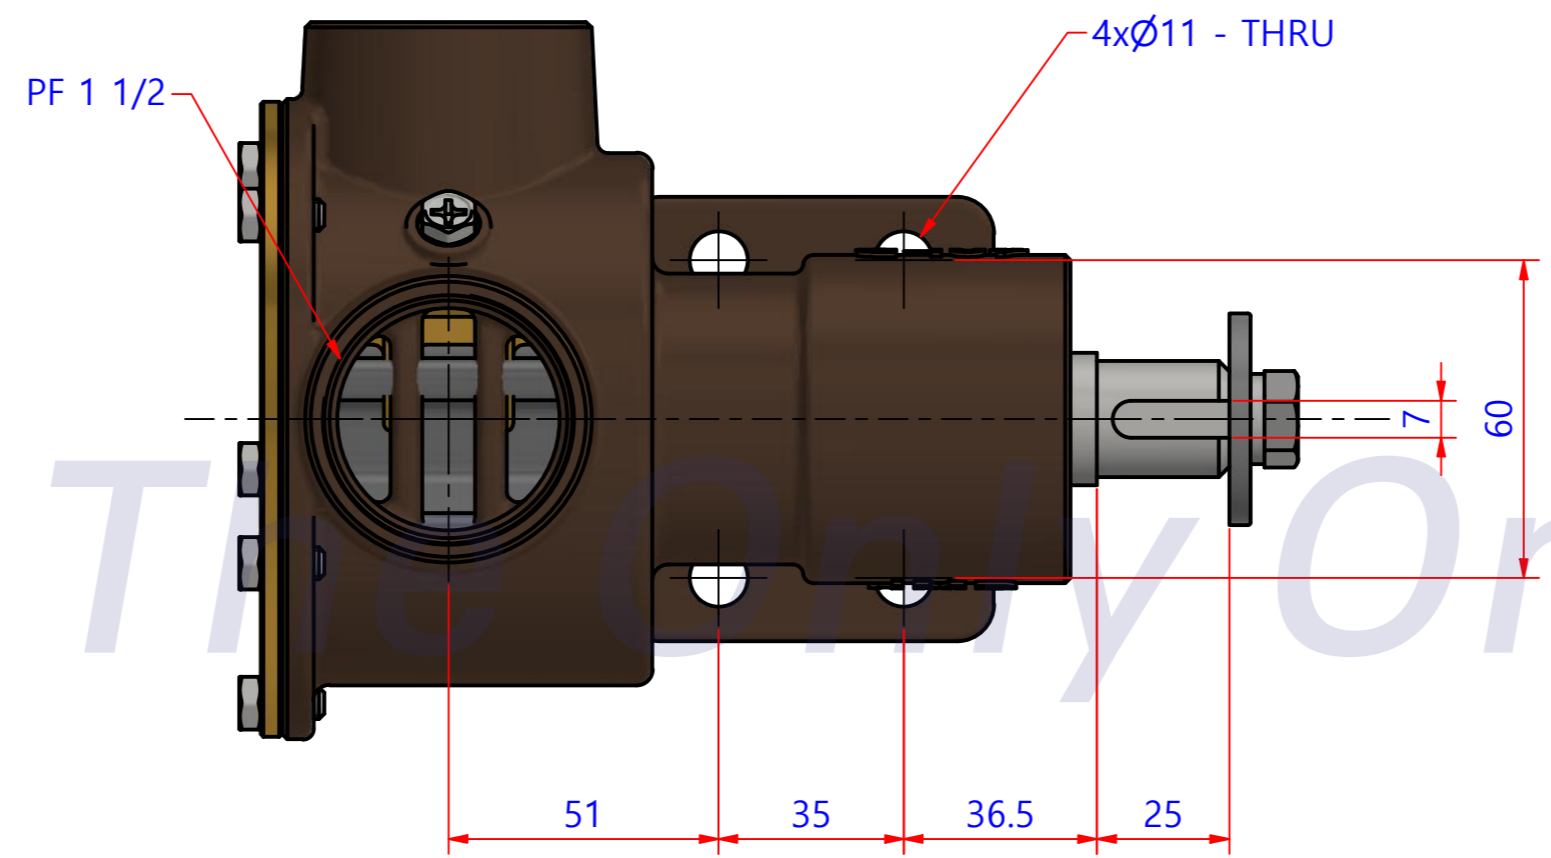

PART LIST					
No.	QTY	PART NUMBER	PART NAME	MAT	DESCRIPTION
1	1	PUA0010	PUMP ASSY		JPR-40LP

JPR-40LP

Drawing by	Checked by	Approved by - date	Model Name	Date	Scale
M.J.KANG	C.I. JEON		JPR-40LP	2019-02-22	1:1
			PUMP ASSY		
			PART NUMBER	PUA0010(0)	Sheet A2
			Edition	0	

품 번	PUA0010
품 명	JPR-40LP

A: MAJOR KIT B: MINOR KIT C: CAM SET D: M-SEAL SET E: IMPELLER KIT

No.	QTY	PART NUMBER	PART NAME	A (JSK0006)	B (JSM0038)	C (CAMSET0005)	D (MCSSET0003)	E (JIKJMP037)
1	2	BER0003	BEARING	X				
2	1	BOL0032	FLAT WASHER	X				
3	1	BOL0039	SPRING WASHER	X				
4	1	BOL0060	HEX BOLT	X				
5	6	BOL0081	HEX SCREW	X	X	X (1)		
6	1	CAM0005	CAM	X	X	X		
7	1	COV0005	COVER	X	X			
8	1	GAK0009	FIBER GASKET	X	X	X		
9	1	8001-01	RUBBER IMPELLER	X	X			X
10	1	KEY0005	KEY	X				
11	1	MCS0004	CARBON	X	X		X	
12	1	MCS0009	CERAMIC	X	X		X	
13	1	ORG0015	O-RING	X	X			X
14	1	PBC0010	PUMP CASING					
15	1	RET0008	RETAINER	X				
16	1	SHA0006	SHAFT	X				
17	1	SLI0003	SLINGER	X				
18	1	SNP0008	SNAP-RING	X	X			
19	1	SNP0011	SNAP-RING	X				
20	1	WER0003	WEAR PLATE	X	X			

부품 리스트					
항목	수량	부품번호	주제	재질	설명
1	1	PUA0010	PUMP ASSY		JPR-40LP

The Only One

Drawing by 강 명진	Checked by C.I, JEON	Approved by - date	Model Name JPR-40LP	Date 2020-06-04	Scale 1 : 1
			PUMP PARTS VIEW		
			PART NUMBER PUA0010(0)	Edition 0	Sheet A2