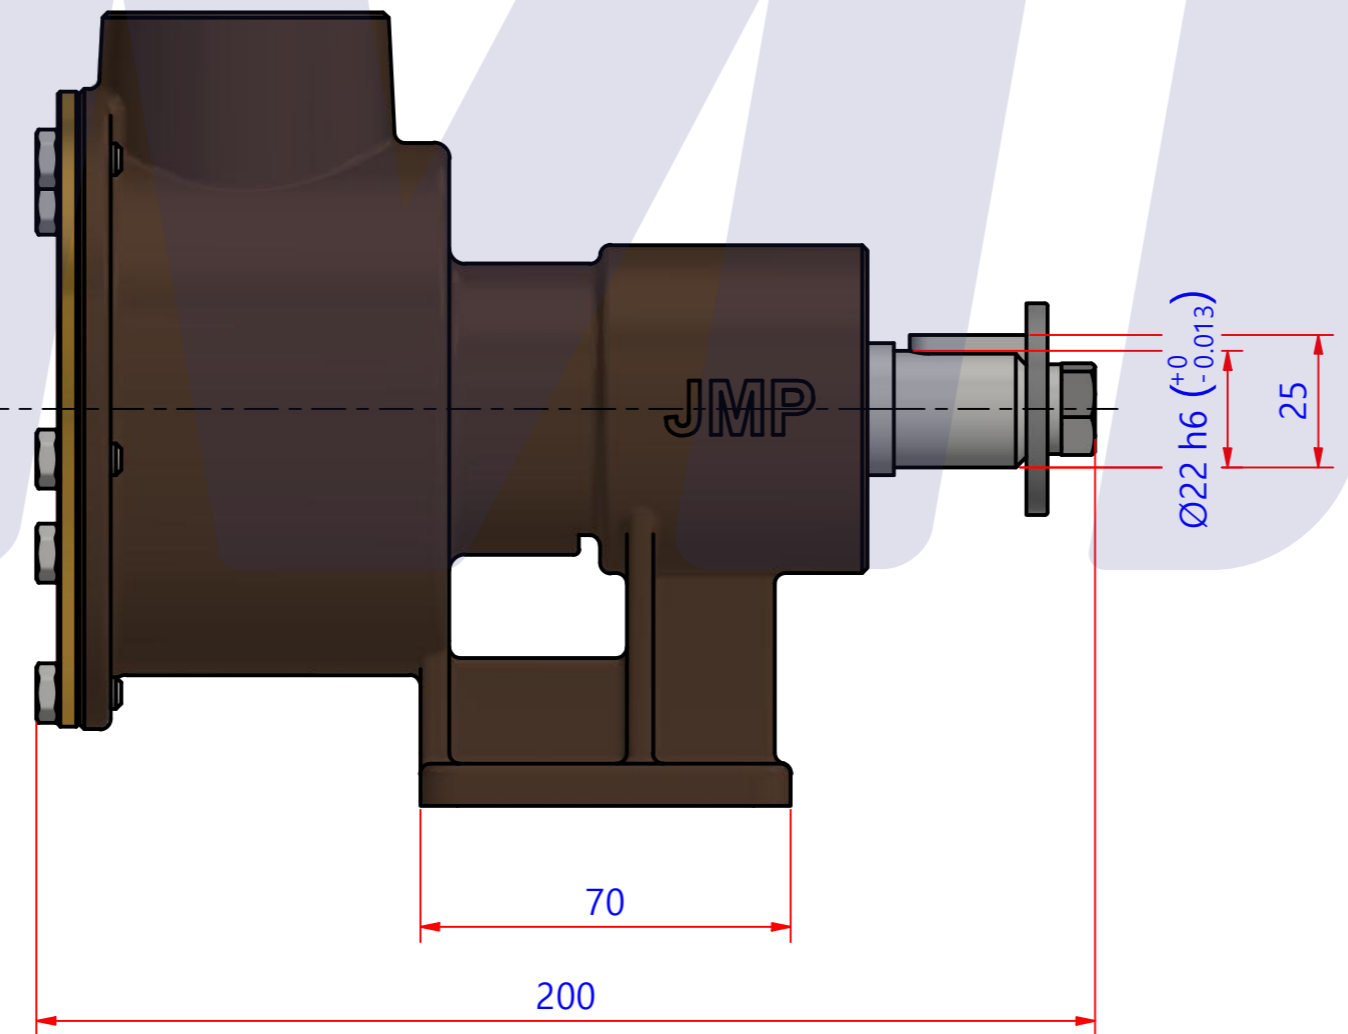

PART LIST					
No.	QTY	PART NUMBER	PART NAME	MAT	DESCRIPTION
1	1	PUA0010	PUMP ASSY		JPR-40LP

JPR-40LP

Drawing by	Checked by	Approved by - date	Model Name	Date	Scale
M.J.KANG	C.I. JEON		JPR-40LP	2019-02-22	1:1
			PUMP ASSY		
			PART NUMBER	PUA0010(0)	Sheet A2
			Edition	0	

품 번	PUA0010
품 명	JPR-40LP

A: MAJOR KIT B: MINOR KIT C: CAM SET D: M-SEAL SET E: IMPELLER KIT

No.	QTY	PART NUMBER	PART NAME	A (JSK0006)	B (JSM0038)	C (CAMSET0005)	D (MCSSET0003)	E (JIKJMP037)
1	2	BER0003	BEARING	X				
2	1	BOL0032	FLAT WASHER	X				
3	1	BOL0039	SPRING WASHER	X				
4	1	BOL0060	HEX BOLT	X				
5	6	BOL0081	HEX SCREW	X	X	X (1)		
6	1	CAM0005	CAM	X	X	X		
7	1	COV0005	COVER	X	X			
8	1	GAK0009	FIBER GASKET	X	X	X		
9	1	8001-01	RUBBER IMPELLER	X	X			X
10	1	KEY0005	KEY	X				
11	1	MCS0004	CARBON	X	X		X	
12	1	MCS0009	CERAMIC	X	X		X	
13	1	ORG0015	O-RING	X	X			X
14	1	PBC0010	PUMP CASING					
15	1	RET0008	RETAINER	X				
16	1	SHA0006	SHAFT	X				
17	1	SLI0003	SLINGER	X				
18	1	SNP0008	SNAP-RING	X	X			
19	1	SNP0011	SNAP-RING	X				
20	1	WER0003	WEAR PLATE	X	X			

부품 리스트					
항목	수량	부품번호	주제	재질	설명
1	1	PUA0010	PUMP ASSY		JPR-40LP

The Only One

Drawing by 강 명진	Checked by C.I, JEON	Approved by - date	Model Name JPR-40LP	Date 2020-06-04	Scale 1 : 1
			PUMP PARTS VIEW		
			PART NUMBER PUA0010(0)	Edition 0	Sheet A2