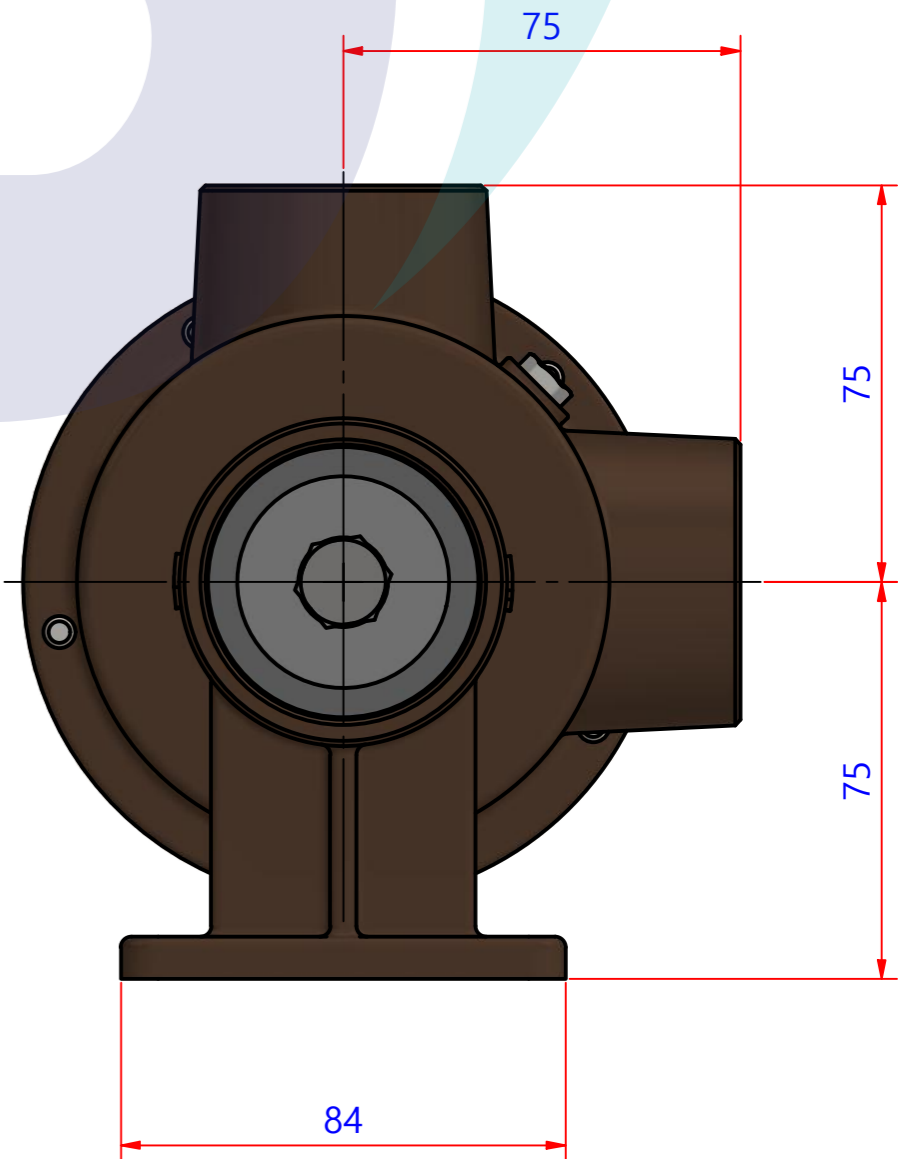

PART LIST					
No.	QTY	PART NUMBER	PART NAME	MAT	DESCRIPTION
1	1	PUA0010	PUMP ASSY		JPR-40LP

JPR-40LP

Drawing by	Checked by	Approved by - date	Model Name	Date	Scale
M.J.KANG	C.I. JEON		JPR-40LP	2019-02-22	1:1
			PUMP ASSY		
			PART NUMBER	PUA0010(0)	Sheet A2
			Edition	0	

품 번	PUA0010
품 명	JPR-40LP

A: MAJOR KIT B: MINOR KIT C: CAM SET D: M-SEAL SET E: IMPELLER KIT

No.	QTY	PART NUMBER	PART NAME	A (JSK0006)	B (JSM0038)	C (CAMSET0005)	D (MCSSET0003)	E (JIKJMP037)
1	2	BER0003	BEARING	X				
2	1	BOL0032	FLAT WASHER	X				
3	1	BOL0039	SPRING WASHER	X				
4	1	BOL0060	HEX BOLT	X				
5	6	BOL0081	HEX SCREW	X	X	X (1)		
6	1	CAM0005	CAM	X	X	X		
7	1	COV0005	COVER	X	X			
8	1	GAK0009	FIBER GASKET	X	X	X		
9	1	8001-01	RUBBER IMPELLER	X	X			X
10	1	KEY0005	KEY	X				
11	1	MCS0004	CARBON	X	X		X	
12	1	MCS0009	CERAMIC	X	X		X	
13	1	ORG0015	O-RING	X	X			X
14	1	PBC0010	PUMP CASING					
15	1	RET0008	RETAINER	X				
16	1	SHA0006	SHAFT	X				
17	1	SLI0003	SLINGER	X				
18	1	SNP0008	SNAP-RING	X	X			
19	1	SNP0011	SNAP-RING	X				
20	1	WER0003	WEAR PLATE	X	X			

부품 리스트					
항목	수량	부품번호	주제	재질	설명
1	1	PUA0010	PUMP ASSY		JPR-40LP

The Only One

Drawing by 강 명진	Checked by C.I, JEON	Approved by - date	Model Name JPR-40LP	Date 2020-06-04	Scale 1 : 1
			PUMP PARTS VIEW		
			PART NUMBER PUA0010(0)	Edition 0	Sheet A2