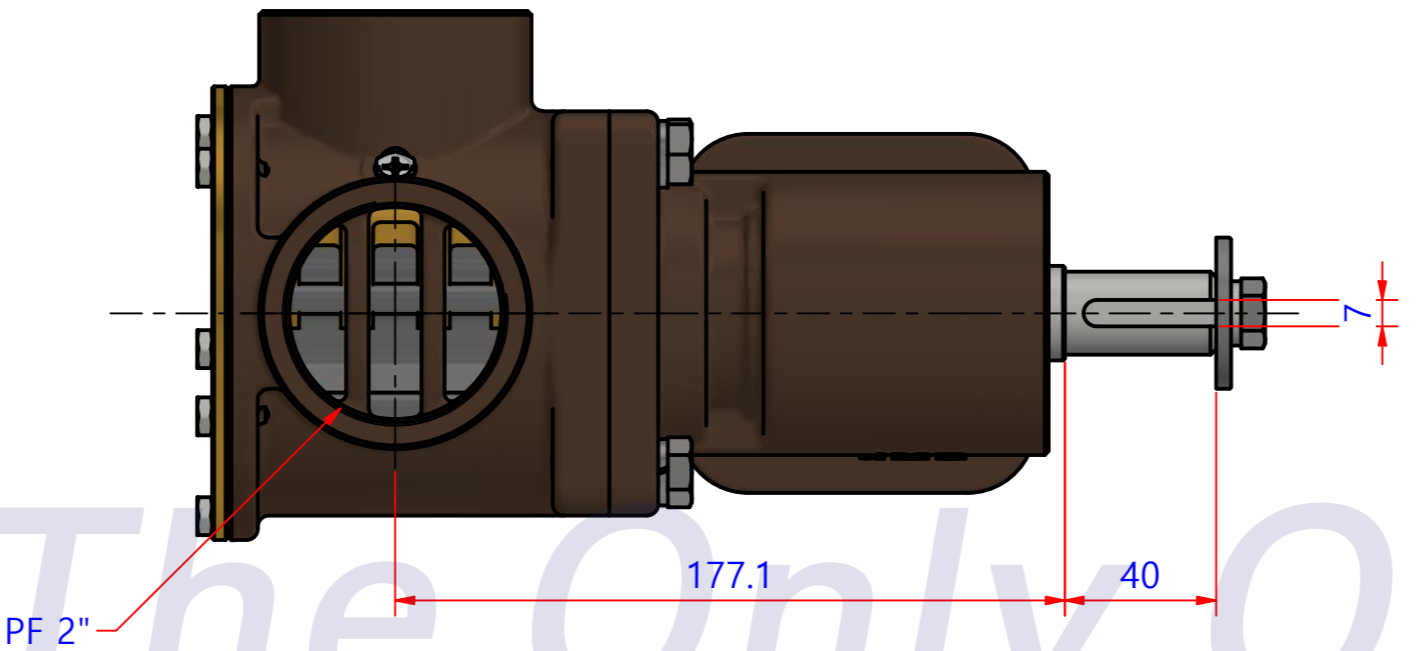

PART LIST					
No.	QTY	PART NUMBER	PART NAME	MAT	DESCRIPTION
1	1	PUA001501	PUMP ASSY		JPR-50LP

**JPR-50LP**

Drawing by	Checked by	Approved by - date	Model Name	Date	Scale
M.J.KANG	C.I. JEON		JPR-50LP	2019-02-22	1:1
			PUMP ASSY		
			PART NUMBER	Edition	Sheet
			PUA001501(0)	0	A2

품 번	PUA001501
품 명	JPR-50LP

A: MAJOR KIT B: MINOR KIT C: CAM SET D: M-SEAL SET E: IMPELLER KIT

No.	QTY	PART NUMBER	PART NAME	A (JSK0011)	B (JSM0011)	C (CAMSET0006)	D (MCSSET0003)	E (JIKJMP042)
1	2	BER0006	BEARING	X				
2	4	BOL0012	HEX BOLT	X				
3	1	BOL0032	FLAT WASHER	X				
4	4	BOL0038	SPRING WASHER	X				
5	1	BOL0039	SPRING WASHER	X				
6	1	BOL0060	HEX BOLT	X				
7	6	BOL0081	HEX SCREW	X	X	X (1)		
8	1	CAM0006	CAM	X	X	X		
9	1	COV0005	COVER	X	X			
10	1	GAK0009	FIBER GASKET	X	X	X		
11	1	8200-01	RUBBER IMPELLER	X	X			X
12	1	KEY0007	KEY	X				
13	1	MCS0004	CARBON	X	X		X	
14	1	MCS0009	CERAMIC	X	X		X	
15	1	ORG0009	O-RING	X	X			
16	1	ORG0015	O-RING	X	X			X
17	1	PBC0015	PUMP CASING / BER					
18	1	PBC0016	PUMP CASING / IMP					
19	1	RET0007	RETAINER	X				
20	1	RET0010	RETAINER	X				
21	1	SHA0011	SHAFT	X				
22	1	SNP0008	SNAP-RING	X	X			
23	1	SNP0013	SNAP-RING	X				
24	1	WER0003	WEAR PLATE	X	X			

PART LIST					
항목	수량	부품번호	주제	재질	설명
1	1	PUA001501	PUMP ASSY		JPR-50LP

Drawing by 강 명진	Checked by Y.D. JEON	Approved by - date	Model Name JPR-50LP	Date 2013-12-16	Scale 1 : 1
			PUMP PART'S VIEW		
			PART NUMBER PUA001501(0)	Edition 0	Sheet A2