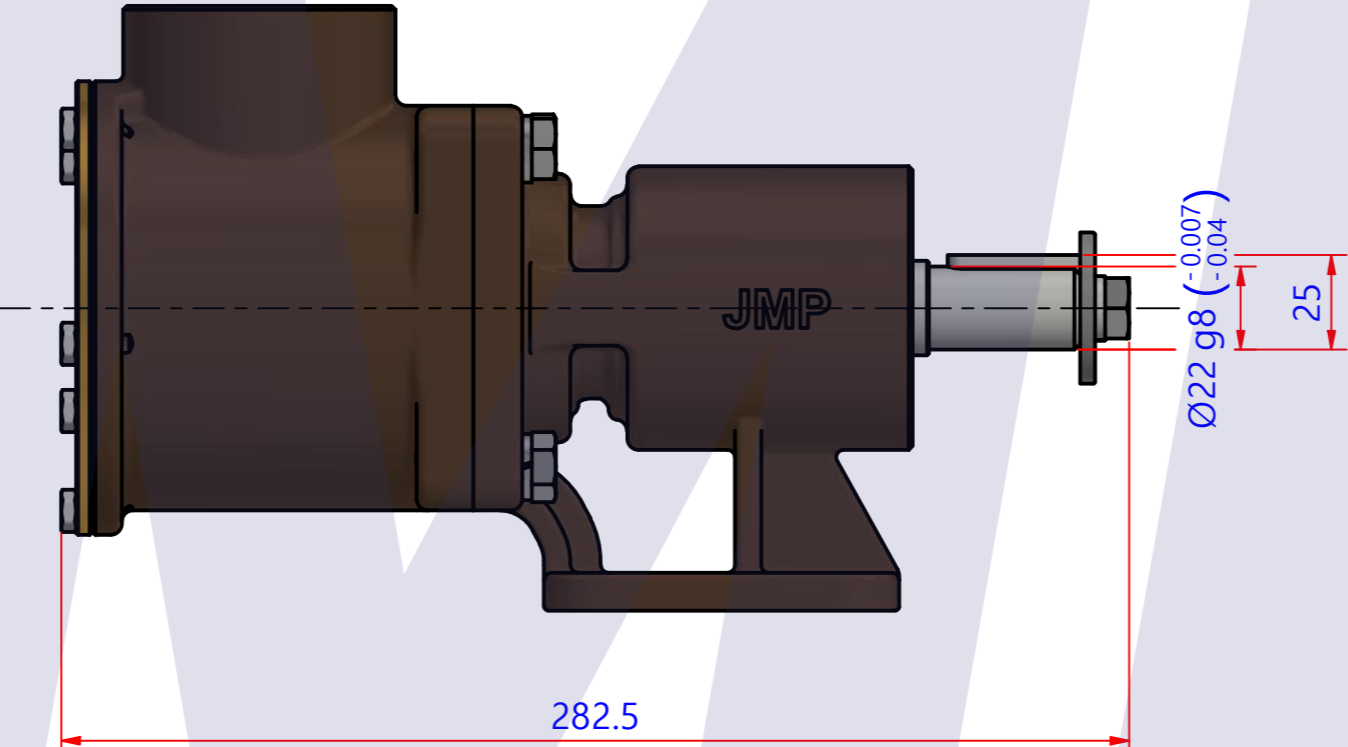

PART LIST					
No.	QTY	PART NUMBER	PART NAME	MAT	DESCRIPTION
1	1	PUA001501	PUMP ASSY		JPR-50LP

**JPR-50LP**

Drawing by	Checked by	Approved by - date	Model Name	Date	Scale
M.J.KANG	C.I. JEON		JPR-50LP	2019-02-22	1:1
			PUMP ASSY		
			PART NUMBER	Edition	Sheet
			PUA001501(0)	0	A2

품 번	PUA001501
품 명	JPR-50LP

A: MAJOR KIT B: MINOR KIT C: CAM SET D: M-SEAL SET E: IMPELLER KIT

No.	QTY	PART NUMBER	PART NAME	A (JSK0011)	B (JSM0011)	C (CAMSET0006)	D (MCSSET0003)	E (JIKJMP042)
1	2	BER0006	BEARING	X				
2	4	BOL0012	HEX BOLT	X				
3	1	BOL0032	FLAT WASHER	X				
4	4	BOL0038	SPRING WASHER	X				
5	1	BOL0039	SPRING WASHER	X				
6	1	BOL0060	HEX BOLT	X				
7	6	BOL0081	HEX SCREW	X	X	X (1)		
8	1	CAM0006	CAM	X	X	X		
9	1	COV0005	COVER	X	X			
10	1	GAK0009	FIBER GASKET	X	X	X		
11	1	8200-01	RUBBER IMPELLER	X	X			X
12	1	KEY0007	KEY	X				
13	1	MCS0004	CARBON	X	X		X	
14	1	MCS0009	CERAMIC	X	X		X	
15	1	ORG0009	O-RING	X	X			
16	1	ORG0015	O-RING	X	X			X
17	1	PBC0015	PUMP CASING / BER					
18	1	PBC0016	PUMP CASING / IMP					
19	1	RET0007	RETAINER	X				
20	1	RET0010	RETAINER	X				
21	1	SHA0011	SHAFT	X				
22	1	SNP0008	SNAP-RING	X	X			
23	1	SNP0013	SNAP-RING	X				
24	1	WER0003	WEAR PLATE	X	X			

PART LIST					
항목	수량	부품번호	주제	재질	설명
1	1	PUA001501	PUMP ASSY		JPR-50LP

Drawing by 강 명진	Checked by Y.D. JEON	Approved by - date	Model Name JPR-50LP	Date 2013-12-16	Scale 1 : 1
			PUMP PART'S VIEW		
			PART NUMBER PUA001501(0)	Edition 0	Sheet A2