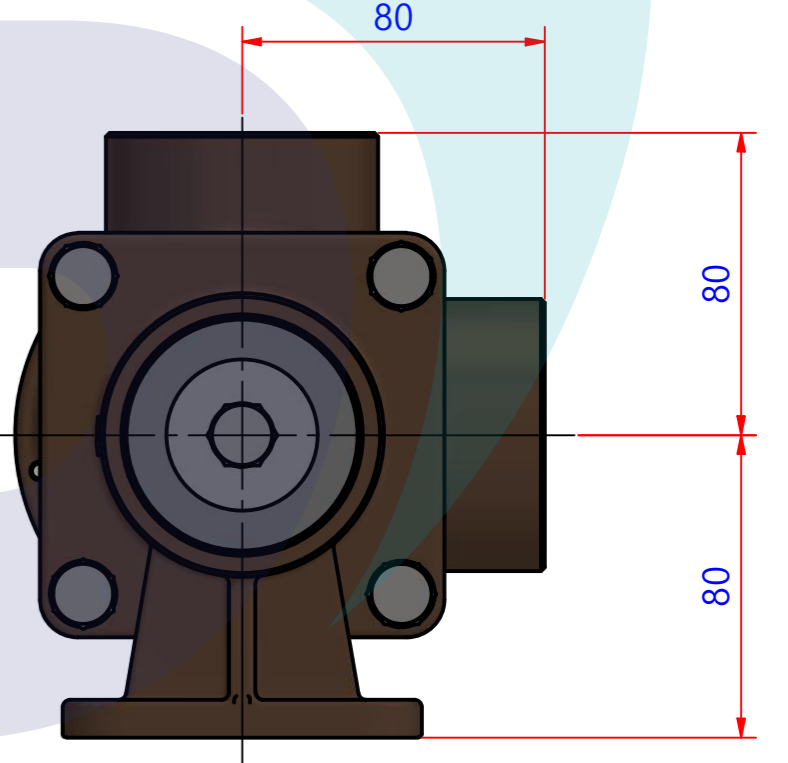

PART LIST					
No.	QTY	PART NUMBER	PART NAME	MAT	DESCRIPTION
1	1	PUA001501	PUMP ASSY		JPR-50LP

**JPR-50LP**

Drawing by	Checked by	Approved by - date	Model Name	Date	Scale
M.J.KANG	C.I. JEON		JPR-50LP	2019-02-22	1:1
			PUMP ASSY		
			PART NUMBER	Edition	Sheet
			PUA001501(0)	0	A2

품 번	PUA001501
품 명	JPR-50LP

A: MAJOR KIT B: MINOR KIT C: CAM SET D: M-SEAL SET E: IMPELLER KIT

No.	QTY	PART NUMBER	PART NAME	A (JSK0011)	B (JSM0011)	C (CAMSET0006)	D (MCSSET0003)	E (JIKJMP042)
1	2	BER0006	BEARING	X				
2	4	BOL0012	HEX BOLT	X				
3	1	BOL0032	FLAT WASHER	X				
4	4	BOL0038	SPRING WASHER	X				
5	1	BOL0039	SPRING WASHER	X				
6	1	BOL0060	HEX BOLT	X				
7	6	BOL0081	HEX SCREW	X	X	X (1)		
8	1	CAM0006	CAM	X	X	X		
9	1	COV0005	COVER	X	X			
10	1	GAK0009	FIBER GASKET	X	X	X		
11	1	8200-01	RUBBER IMPELLER	X	X			X
12	1	KEY0007	KEY	X				
13	1	MCS0004	CARBON	X	X		X	
14	1	MCS0009	CERAMIC	X	X		X	
15	1	ORG0009	O-RING	X	X			
16	1	ORG0015	O-RING	X	X			X
17	1	PBC0015	PUMP CASING / BER					
18	1	PBC0016	PUMP CASING / IMP					
19	1	RET0007	RETAINER	X				
20	1	RET0010	RETAINER	X				
21	1	SHA0011	SHAFT	X				
22	1	SNP0008	SNAP-RING	X	X			
23	1	SNP0013	SNAP-RING	X				
24	1	WER0003	WEAR PLATE	X	X			

PART LIST					
항목	수량	부품번호	주제	재질	설명
1	1	PUA001501	PUMP ASSY		JPR-50LP

Drawing by 강 명진	Checked by Y.D. JEON	Approved by - date	Model Name JPR-50LP	Date 2013-12-16	Scale 1 : 1
			PUMP PART'S VIEW		
			PART NUMBER PUA001501(0)	Edition 0	Sheet A2