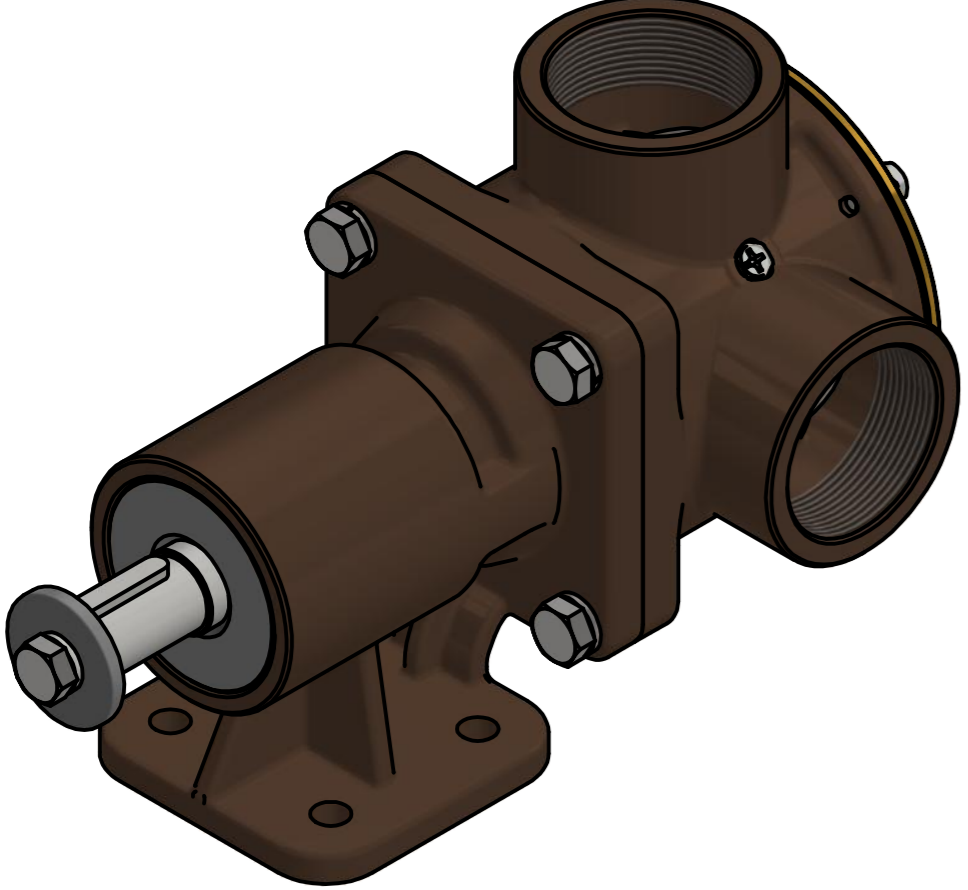

PART LIST					
No.	QTY	PART NUMBER	PART NAME	MAT	DESCRIPTION
1	1	PUA001501	PUMP ASSY		JPR-50LP

**JPR-50LP**

Drawing by	Checked by	Approved by - date	Model Name	Date	Scale
M.J.KANG	C.I. JEON		JPR-50LP	2019-02-22	1:1
			PUMP ASSY		
			PART NUMBER	Edition	Sheet
			PUA001501(0)	0	A2

품 번	PUA001501
품 명	JPR-50LP

A: MAJOR KIT B: MINOR KIT C: CAM SET D: M-SEAL SET E: IMPELLER KIT

No.	QTY	PART NUMBER	PART NAME	A (JSK0011)	B (JSM0011)	C (CAMSET0006)	D (MCSSET0003)	E (JIKJMP042)
1	2	BER0006	BEARING	X				
2	4	BOL0012	HEX BOLT	X				
3	1	BOL0032	FLAT WASHER	X				
4	4	BOL0038	SPRING WASHER	X				
5	1	BOL0039	SPRING WASHER	X				
6	1	BOL0060	HEX BOLT	X				
7	6	BOL0081	HEX SCREW	X	X	X (1)		
8	1	CAM0006	CAM	X	X	X		
9	1	COV0005	COVER	X	X			
10	1	GAK0009	FIBER GASKET	X	X	X		
11	1	8200-01	RUBBER IMPELLER	X	X			X
12	1	KEY0007	KEY	X				
13	1	MCS0004	CARBON	X	X		X	
14	1	MCS0009	CERAMIC	X	X		X	
15	1	ORG0009	O-RING	X	X			
16	1	ORG0015	O-RING	X	X			X
17	1	PBC0015	PUMP CASING / BER					
18	1	PBC0016	PUMP CASING / IMP					
19	1	RET0007	RETAINER	X				
20	1	RET0010	RETAINER	X				
21	1	SHA0011	SHAFT	X				
22	1	SNP0008	SNAP-RING	X	X			
23	1	SNP0013	SNAP-RING	X				
24	1	WER0003	WEAR PLATE	X	X			

PART LIST					
항목	수량	부품번호	주제	재질	설명
1	1	PUA001501	PUMP ASSY		JPR-50LP

Drawing by 강 명진	Checked by Y.D. JEON	Approved by - date	Model Name JPR-50LP	Date 2013-12-16	Scale 1 : 1
			PUMP PART'S VIEW		
			PART NUMBER PUA001501(0)	Edition 0	Sheet A2