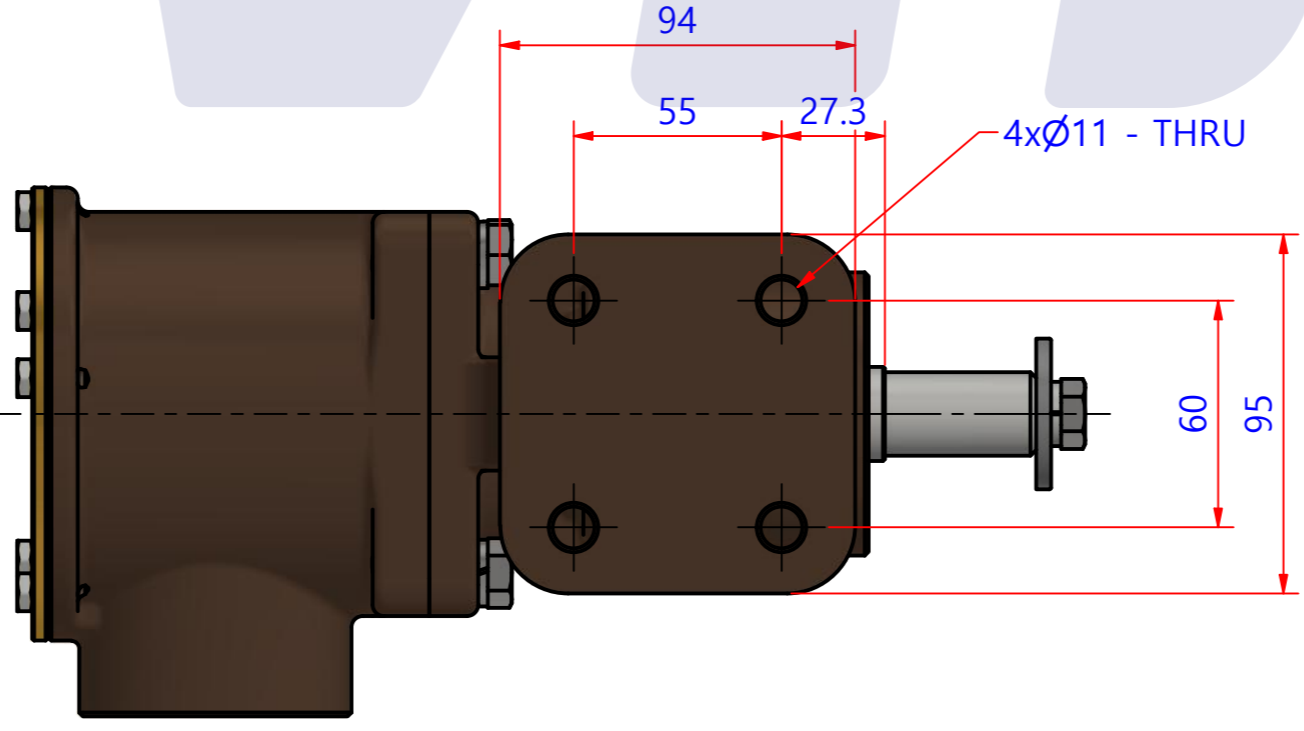

PART LIST					
No.	QTY	PART NUMBER	PART NAME	MAT	DESCRIPTION
1	1	PUA001501	PUMP ASSY		JPR-50LP

**JPR-50LP**

Drawing by	Checked by	Approved by - date	Model Name	Date	Scale
M.J.KANG	C.I. JEON		JPR-50LP	2019-02-22	1:1
			PUMP ASSY		
			PART NUMBER	Edition	Sheet
			PUA001501(0)	0	A2

품 번	PUA001501
품 명	JPR-50LP

A: MAJOR KIT B: MINOR KIT C: CAM SET D: M-SEAL SET E: IMPELLER KIT

No.	QTY	PART NUMBER	PART NAME	A (JSK0011)	B (JSM0011)	C (CAMSET0006)	D (MCSSET0003)	E (JIKJMP042)
1	2	BER0006	BEARING	X				
2	4	BOL0012	HEX BOLT	X				
3	1	BOL0032	FLAT WASHER	X				
4	4	BOL0038	SPRING WASHER	X				
5	1	BOL0039	SPRING WASHER	X				
6	1	BOL0060	HEX BOLT	X				
7	6	BOL0081	HEX SCREW	X	X	X (1)		
8	1	CAM0006	CAM	X	X	X		
9	1	COV0005	COVER	X	X			
10	1	GAK0009	FIBER GASKET	X	X	X		
11	1	8200-01	RUBBER IMPELLER	X	X			X
12	1	KEY0007	KEY	X				
13	1	MCS0004	CARBON	X	X		X	
14	1	MCS0009	CERAMIC	X	X		X	
15	1	ORG0009	O-RING	X	X			
16	1	ORG0015	O-RING	X	X			X
17	1	PBC0015	PUMP CASING / BER					
18	1	PBC0016	PUMP CASING / IMP					
19	1	RET0007	RETAINER	X				
20	1	RET0010	RETAINER	X				
21	1	SHA0011	SHAFT	X				
22	1	SNP0008	SNAP-RING	X	X			
23	1	SNP0013	SNAP-RING	X				
24	1	WER0003	WEAR PLATE	X	X			

PART LIST					
항목	수량	부품번호	주제	재질	설명
1	1	PUA001501	PUMP ASSY		JPR-50LP

Drawing by 강 명진	Checked by Y.D. JEON	Approved by - date	Model Name JPR-50LP	Date 2013-12-16	Scale 1 : 1
			PUMP PART'S VIEW		
			PART NUMBER PUA001501(0)	Edition 0	Sheet A2