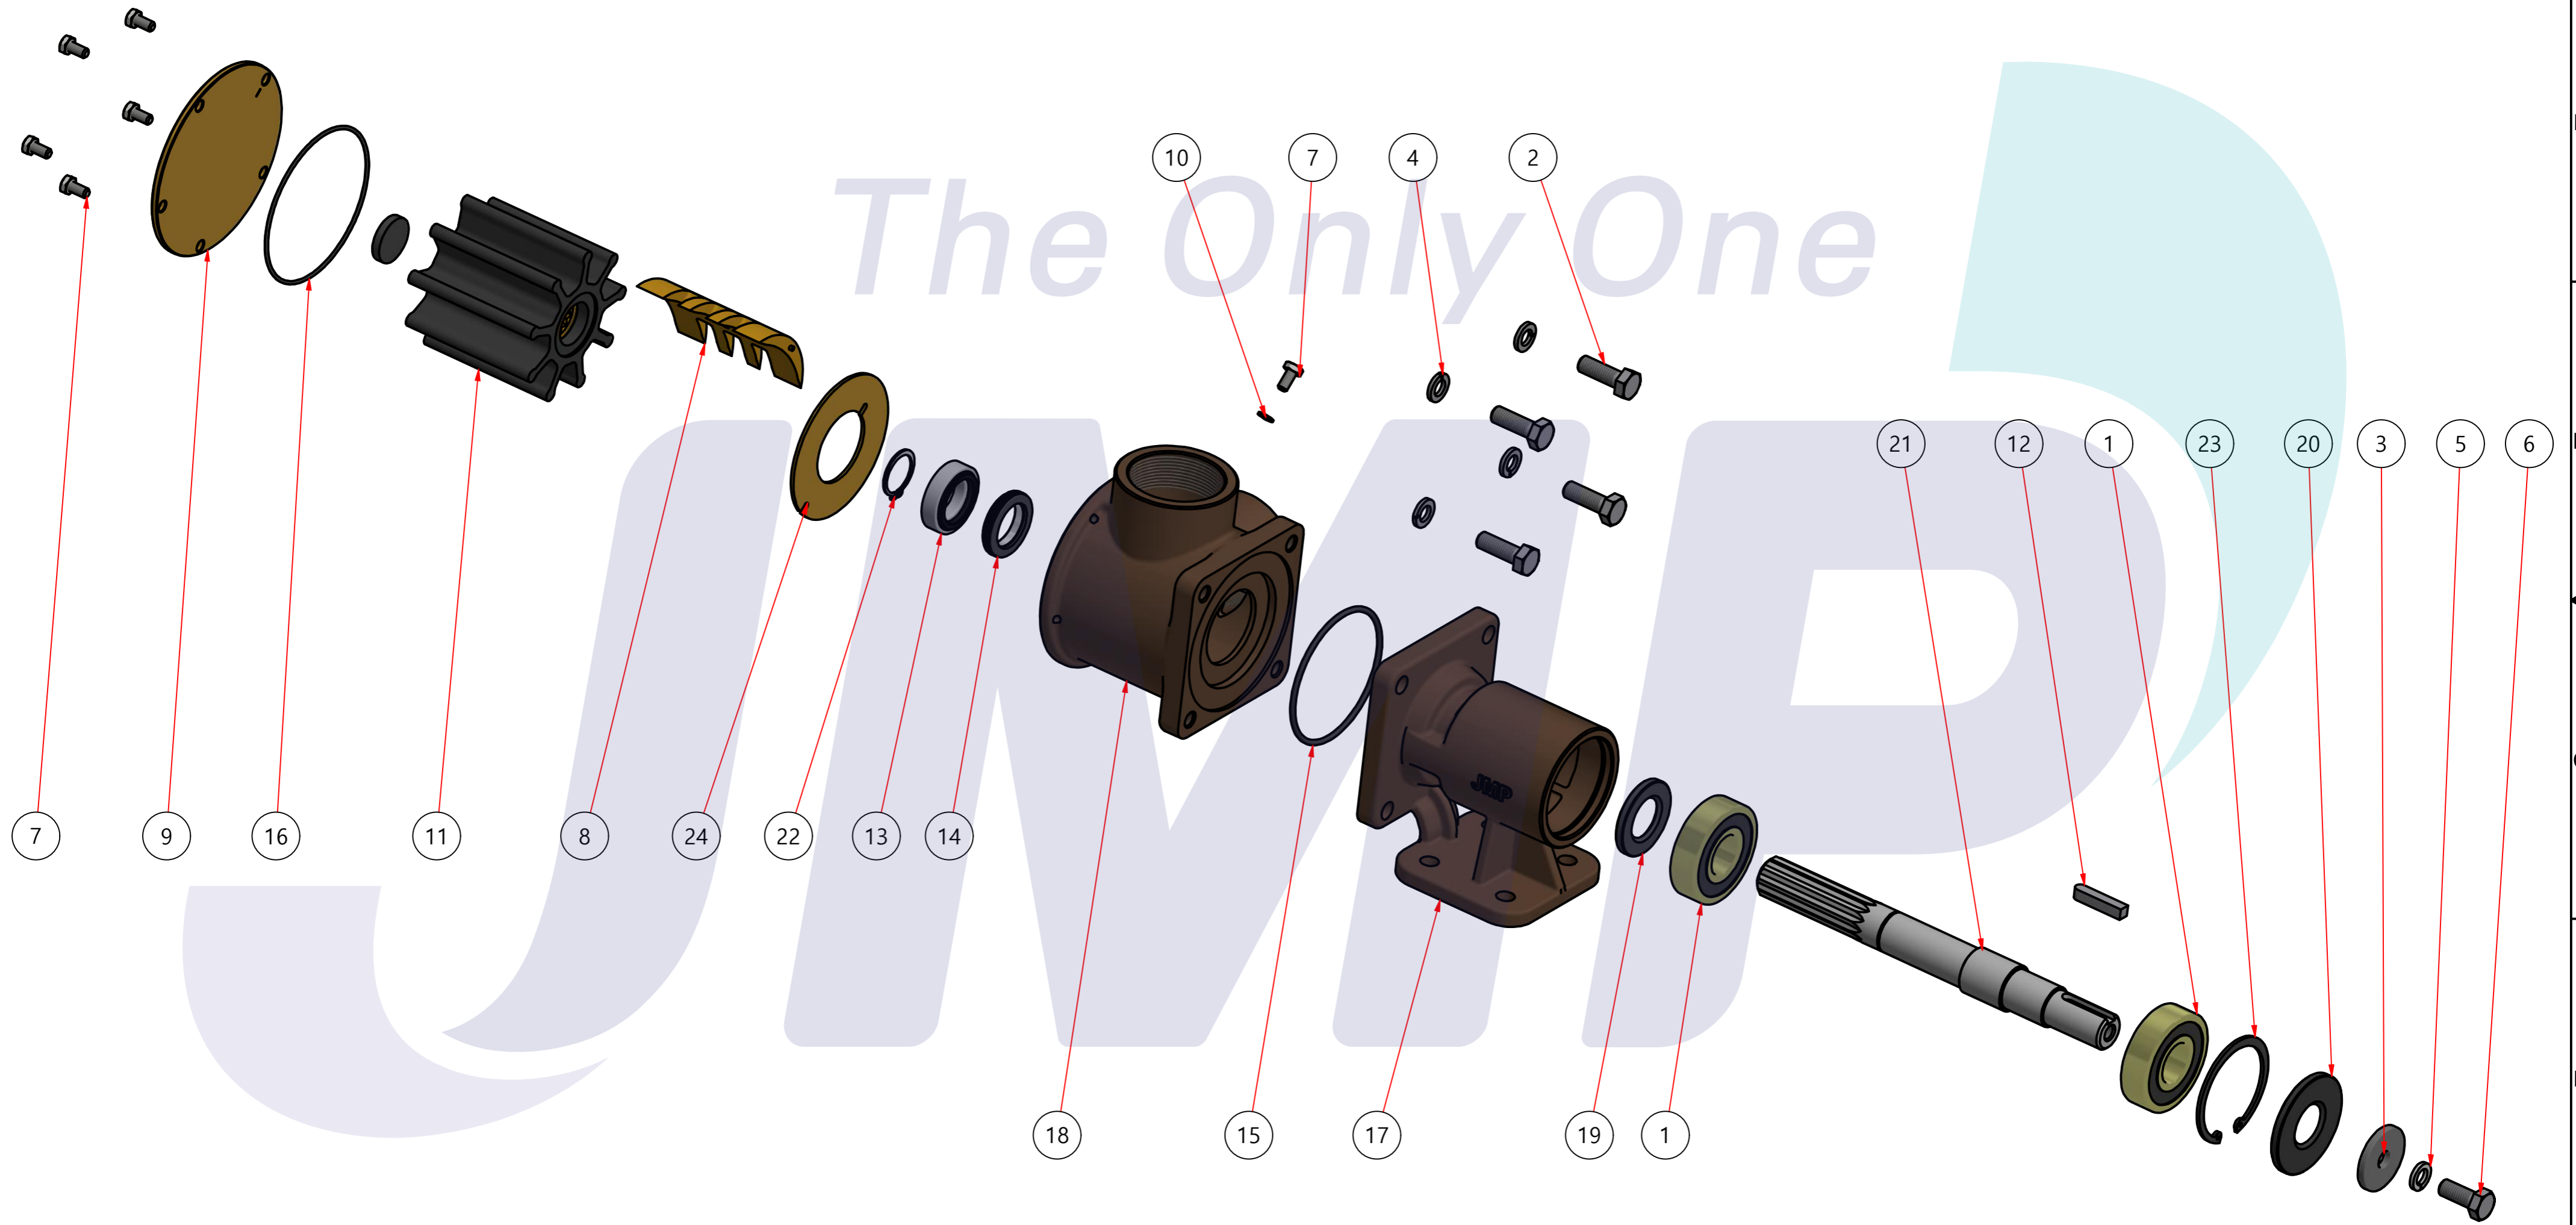

PART LIST					
No.	QTY	PART NUMBER	PART NAME	MAT	DESCRIPTION
1	1	PUA001501	PUMP ASSY		JPR-50LP

**JPR-50LP**

Drawing by	Checked by	Approved by - date	Model Name	Date	Scale
M.J.KANG	C.I. JEON		JPR-50LP	2019-02-22	1:1
			PUMP ASSY		
			PART NUMBER	Edition	Sheet
			PUA001501(0)	0	A2

품 번	PUA001501
품 명	JPR-50LP

A: MAJOR KIT B: MINOR KIT C: CAM SET D: M-SEAL SET E: IMPELLER KIT

No.	QTY	PART NUMBER	PART NAME	A (JSK0011)	B (JSM0011)	C (CAMSET0006)	D (MCSSET0003)	E (JIKJMP042)
1	2	BER0006	BEARING	X				
2	4	BOL0012	HEX BOLT	X				
3	1	BOL0032	FLAT WASHER	X				
4	4	BOL0038	SPRING WASHER	X				
5	1	BOL0039	SPRING WASHER	X				
6	1	BOL0060	HEX BOLT	X				
7	6	BOL0081	HEX SCREW	X	X	X (1)		
8	1	CAM0006	CAM	X	X	X		
9	1	COV0005	COVER	X	X			
10	1	GAK0009	FIBER GASKET	X	X	X		
11	1	8200-01	RUBBER IMPELLER	X	X			X
12	1	KEY0007	KEY	X				
13	1	MCS0004	CARBON	X	X		X	
14	1	MCS0009	CERAMIC	X	X		X	
15	1	ORG0009	O-RING	X	X			
16	1	ORG0015	O-RING	X	X			X
17	1	PBC0015	PUMP CASING / BER					
18	1	PBC0016	PUMP CASING / IMP					
19	1	RET0007	RETAINER	X				
20	1	RET0010	RETAINER	X				
21	1	SHA0011	SHAFT	X				
22	1	SNP0008	SNAP-RING	X	X			
23	1	SNP0013	SNAP-RING	X				
24	1	WER0003	WEAR PLATE	X	X			

PART LIST					
항목	수량	부품번호	주제	재질	설명
1	1	PUA001501	PUMP ASSY		JPR-50LP

Drawing by 강 명진	Checked by Y.D. JEON	Approved by - date	Model Name JPR-50LP	Date 2013-12-16	Scale 1 : 1
			PUMP PART'S VIEW		
			PART NUMBER PUA001501(0)	Edition 0	Sheet A2