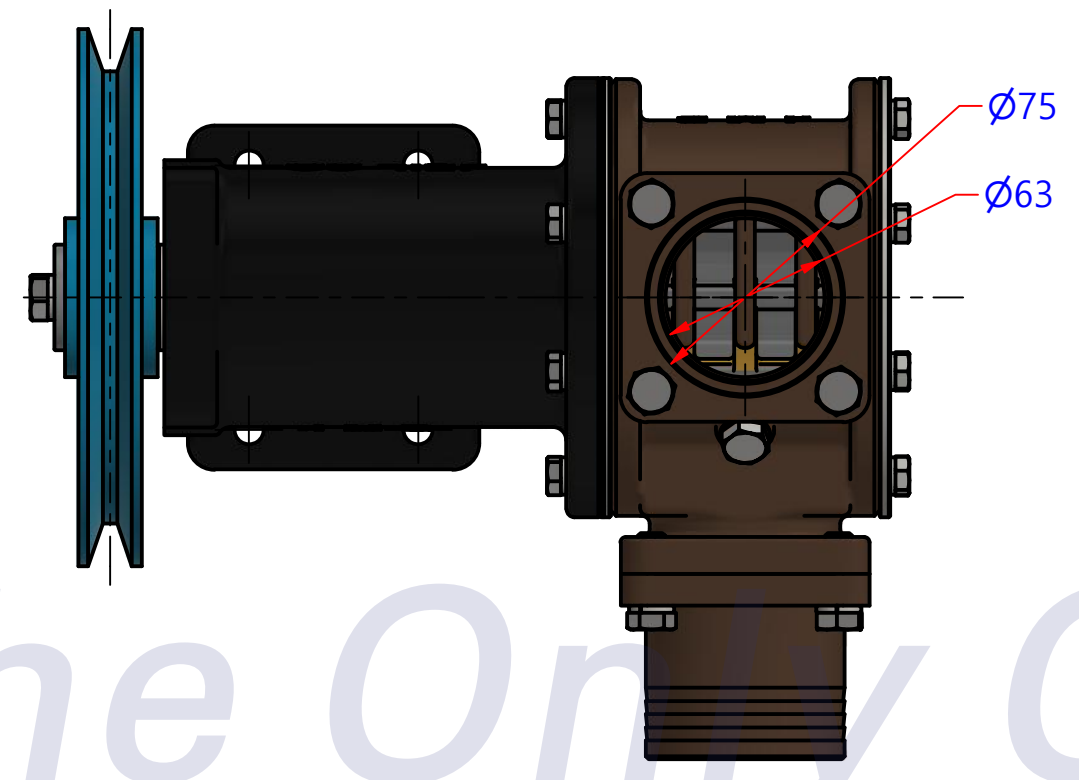

부품 리스트					
항목	수량	부품번호	주제	재질	설명
1	1	PUA002101	PUMP ASSY		JPR-65LF (with Flange kit hose type)

The Only One

**JPR-65LF con
Kit Flangia**

Drawing by	Checked by	Approved by - date	Model Name	Date	Scale
강 명진	C.I, JEON		JPR-65LF	2020-06-08	1 : 1
			PUMP ASSY		
			PART NUMBER	Edition	Sheet
			PUA002101(0)	0	A2

품 번	PUA002101
품 명	JPR-65LF (with Flange kit 2-1/2" hose)

A: MAJOR KIT B: MINOR KIT C: CAM SET D: M-SEAL SET E: IMPELLER KIT F: FLANGE KIT

No.	QTY	PART NUMBER	PART NAME	A (JSK0015)	B (JSM0015)	C (CAMSET0009)	D (MCSSET0005)	E (JIKJMP056)	F (FLK0006)
1	2	BER0023	BEARING	X					
2	8	BOL0006	HEX BOLT	X	X				
3	8	BOL0009	HEX BOLT	X					
4	1	BOL0010	HEX BOLT	X	X	X			
5	8	BOL0012	HEX BOLT						X
6	16	BOL0036	SPRING WASHER	X	X (8)				
7	8	BOL0038	SPRING WASHER						X
8	1	BOL0039	SPRING WASHER	X					
9	1	BOL0043	BRONZE WASHER	X	X	X			
10	1	BOL0057	FLAT WASHER	X					
11	1	BOL0060	HEX BOLT	X					
12	1	CAM0009	CAM	X	X	X			
13	1	COV0009	COVER	X	X				
14	1	COV0026	BER COVER	X					
15	1	GAK0002	GASKET	X	X				
16	1	9100-01	RUBBER IMPELLER	X	X			X	
17	1	KEY0006	KEY	X					
18	1	MCS0017	CARBON	X	X		X		
19	1	MCS0022	CERAMIC	X	X		X		
20	2	ORG0007	O-RING						X
21	2	ORG0012	O-RING	X	X			X (1)	
22	1	PBC0024	PUMP CASING / BER						
23	1	PBC0026	PUMP CASING / IMP						
24	2	PBC0030	PUMP FLANGE (HOSE)						X
25	1	PBC0069	SEAL CASING						
26	2	PIN0003	PIN						
27	1	PUL0006	PULLEY						
28	1	SHA0014	SHAFT	X					
29	1	SLI0004	SLINGER	X					
30	2	SNP0016	SNAP-RING	X					
31	1	SNP0019	SNAP-RING	X	X				
32	1	WER0005	WEAR PLATE	X	X				

부품 리스트					
항목	수량	부품번호	주제	재질	설명
1	1	PUA002101	PUMP ASSY		JPR-65LF (HOSE FLANGE)

Drawing by 강 명진	Checked by C.I, JEON	Approved by - date	Model Name JPR-65LF	Date 2020-06-04	Scale 1:1
			PUMP PARTS VIEW		
			PART NUMBER PUA002101(0)	Edition 0	Sheet A2