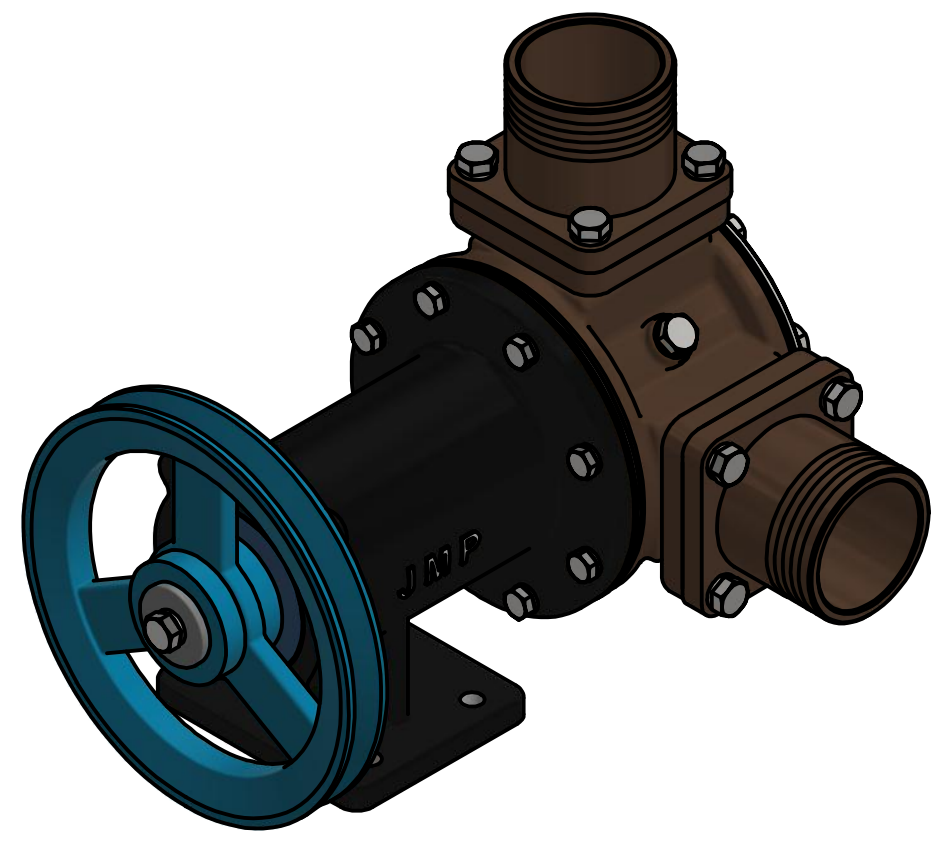

부품 리스트					
항목	수량	부품번호	주제	재질	설명
1	1	PUA002101	PUMP ASSY		JPR-65LF (with Flange kit hose type)

The Only One

**JPR-65LF con
Kit Flangia**

Drawing by	Checked by	Approved by - date	Model Name	Date	Scale
강 명진	C.I, JEON		JPR-65LF	2020-06-08	1 : 1
			PUMP ASSY		
			PART NUMBER	Edition	Sheet
			PUA002101(0)	0	A2

품 번	PUA002101
품 명	JPR-65LF (with Flange kit 2-1/2" hose)

A: MAJOR KIT B: MINOR KIT C: CAM SET D: M-SEAL SET E: IMPELLER KIT F: FLANGE KIT

No.	QTY	PART NUMBER	PART NAME	A (JSK0015)	B (JSM0015)	C (CAMSET0009)	D (MCSSET0005)	E (JIKJMP056)	F (FLK0006)
1	2	BER0023	BEARING	X					
2	8	BOL0006	HEX BOLT	X	X				
3	8	BOL0009	HEX BOLT	X					
4	1	BOL0010	HEX BOLT	X	X	X			
5	8	BOL0012	HEX BOLT						X
6	16	BOL0036	SPRING WASHER	X	X (8)				
7	8	BOL0038	SPRING WASHER						X
8	1	BOL0039	SPRING WASHER	X					
9	1	BOL0043	BRONZE WASHER	X	X	X			
10	1	BOL0057	FLAT WASHER	X					
11	1	BOL0060	HEX BOLT	X					
12	1	CAM0009	CAM	X	X	X			
13	1	COV0009	COVER	X	X				
14	1	COV0026	BER COVER	X					
15	1	GAK0002	GASKET	X	X				
16	1	9100-01	RUBBER IMPELLER	X	X			X	
17	1	KEY0006	KEY	X					
18	1	MCS0017	CARBON	X	X		X		
19	1	MCS0022	CERAMIC	X	X		X		
20	2	ORG0007	O-RING						X
21	2	ORG0012	O-RING	X	X			X (1)	
22	1	PBC0024	PUMP CASING / BER						
23	1	PBC0026	PUMP CASING / IMP						
24	2	PBC0030	PUMP FLANGE (HOSE)						X
25	1	PBC0069	SEAL CASING						
26	2	PIN0003	PIN						
27	1	PUL0006	PULLEY						
28	1	SHA0014	SHAFT	X					
29	1	SLI0004	SLINGER	X					
30	2	SNP0016	SNAP-RING	X					
31	1	SNP0019	SNAP-RING	X	X				
32	1	WER0005	WEAR PLATE	X	X				

부품 리스트					
항목	수량	부품번호	주제	재질	설명
1	1	PUA002101	PUMP ASSY		JPR-65LF (HOSE FLANGE)

Drawing by 강 명진	Checked by C.I, JEON	Approved by - date	Model Name JPR-65LF	Date 2020-06-04	Scale 1:1
			PUMP PARTS VIEW		
			PART NUMBER PUA002101(0)	Edition 0	Sheet A2