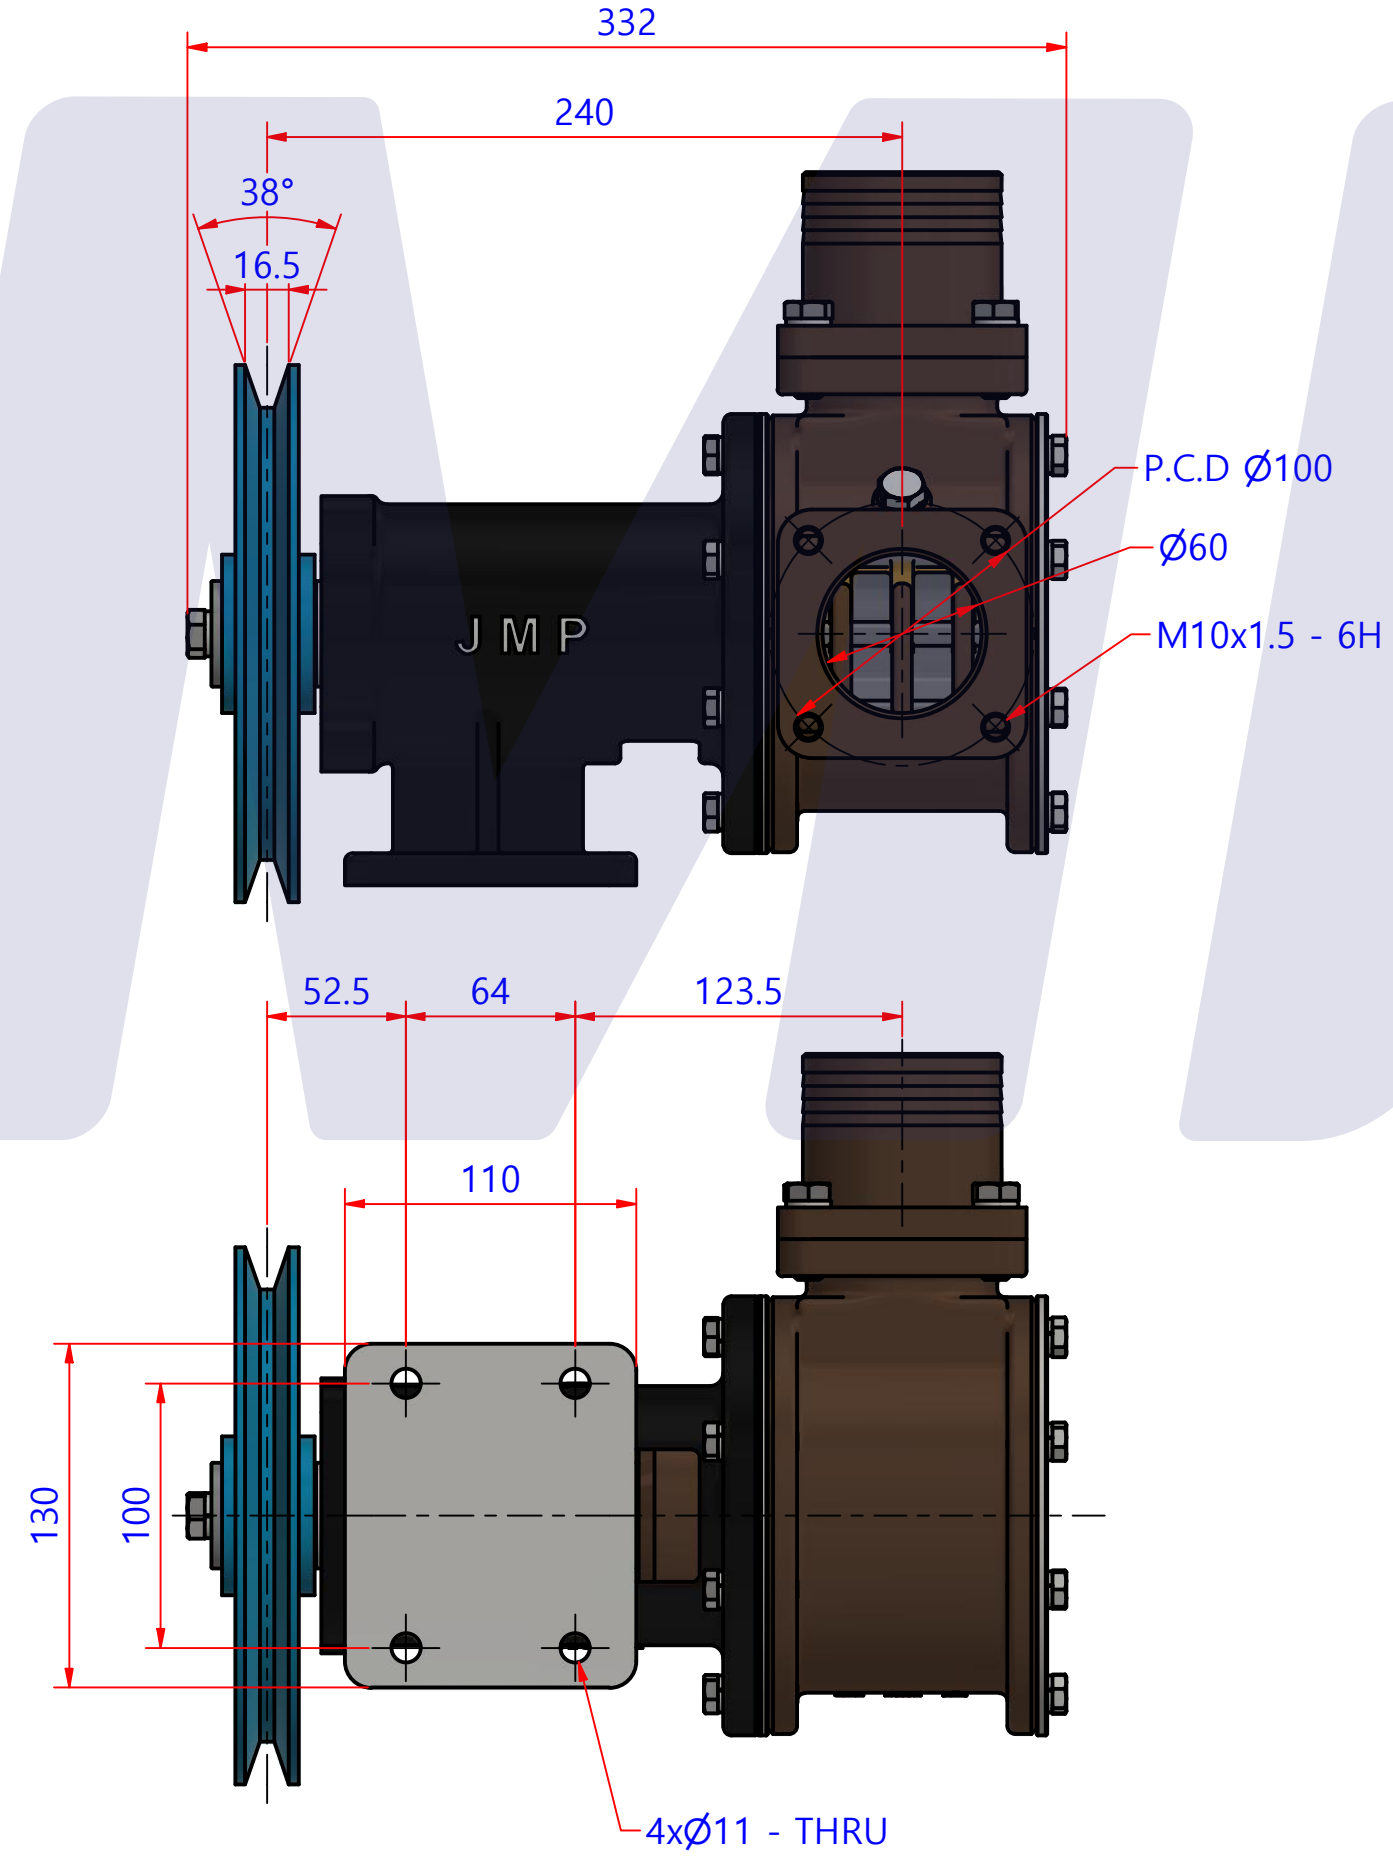

부품 리스트					
항목	수량	부품번호	주제	재질	설명
1	1	PUA002101	PUMP ASSY		JPR-65LF (with Flange kit hose type)

The Only One

**JPR-65LF con
Kit Flangia**

Drawing by	Checked by	Approved by - date	Model Name	Date	Scale
강 명진	C.I, JEON		JPR-65LF	2020-06-08	1 : 1
			PUMP ASSY		
			PART NUMBER	Edition	Sheet
			PUA002101(0)	0	A2

품 번	PUA002101
품 명	JPR-65LF (with Flange kit 2-1/2" hose)

A: MAJOR KIT B: MINOR KIT C: CAM SET D: M-SEAL SET E: IMPELLER KIT F: FLANGE KIT

No.	QTY	PART NUMBER	PART NAME	A (JSK0015)	B (JSM0015)	C (CAMSET0009)	D (MCSSET0005)	E (JIKJMP056)	F (FLK0006)
1	2	BER0023	BEARING	X					
2	8	BOL0006	HEX BOLT	X	X				
3	8	BOL0009	HEX BOLT	X					
4	1	BOL0010	HEX BOLT	X	X	X			
5	8	BOL0012	HEX BOLT						X
6	16	BOL0036	SPRING WASHER	X	X (8)				
7	8	BOL0038	SPRING WASHER						X
8	1	BOL0039	SPRING WASHER	X					
9	1	BOL0043	BRONZE WASHER	X	X	X			
10	1	BOL0057	FLAT WASHER	X					
11	1	BOL0060	HEX BOLT	X					
12	1	CAM0009	CAM	X	X	X			
13	1	COV0009	COVER	X	X				
14	1	COV0026	BER COVER	X					
15	1	GAK0002	GASKET	X	X				
16	1	9100-01	RUBBER IMPELLER	X	X			X	
17	1	KEY0006	KEY	X					
18	1	MCS0017	CARBON	X	X		X		
19	1	MCS0022	CERAMIC	X	X		X		
20	2	ORG0007	O-RING						X
21	2	ORG0012	O-RING	X	X			X (1)	
22	1	PBC0024	PUMP CASING / BER						
23	1	PBC0026	PUMP CASING / IMP						
24	2	PBC0030	PUMP FLANGE (HOSE)						X
25	1	PBC0069	SEAL CASING						
26	2	PIN0003	PIN						
27	1	PUL0006	PULLEY						
28	1	SHA0014	SHAFT	X					
29	1	SLI0004	SLINGER	X					
30	2	SNP0016	SNAP-RING	X					
31	1	SNP0019	SNAP-RING	X	X				
32	1	WER0005	WEAR PLATE	X	X				

부품 리스트					
항목	수량	부품번호	주제	재질	설명
1	1	PUA002101	PUMP ASSY		JPR-65LF (HOSE FLANGE)

Drawing by 강 명진	Checked by C.I, JEON	Approved by - date	Model Name JPR-65LF	Date 2020-06-04	Scale 1:1
			PUMP PARTS VIEW		
			PART NUMBER PUA002101(0)	Edition 0	Sheet A2