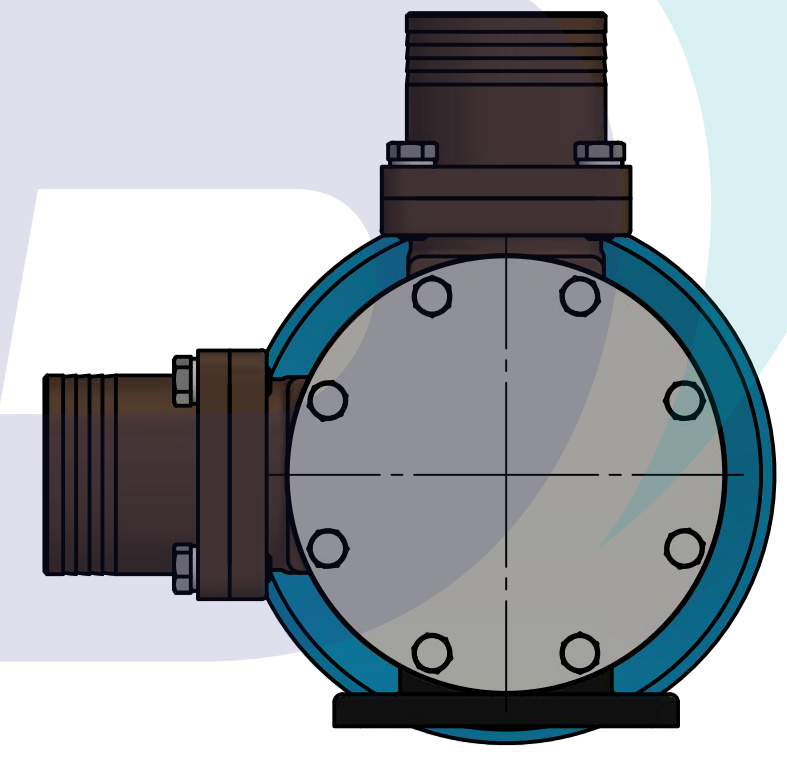

부품 리스트					
항목	수량	부품번호	주제	재질	설명
1	1	PUA002101	PUMP ASSY		JPR-65LF (with Flange kit hose type)

The Only One

**JPR-65LF con
Kit Flangia**

Drawing by	Checked by	Approved by - date	Model Name	Date	Scale
강 명진	C.I, JEON		JPR-65LF	2020-06-08	1 : 1
			PUMP ASSY		
			PART NUMBER	Edition	Sheet
			PUA002101(0)	0	A2

품 번	PUA002101
품 명	JPR-65LF (with Flange kit 2-1/2" hose)

A: MAJOR KIT B: MINOR KIT C: CAM SET D: M-SEAL SET E: IMPELLER KIT F: FLANGE KIT

No.	QTY	PART NUMBER	PART NAME	A (JSK0015)	B (JSM0015)	C (CAMSET0009)	D (MCSSET0005)	E (JIKJMP056)	F (FLK0006)
1	2	BER0023	BEARING	X					
2	8	BOL0006	HEX BOLT	X	X				
3	8	BOL0009	HEX BOLT	X					
4	1	BOL0010	HEX BOLT	X	X	X			
5	8	BOL0012	HEX BOLT						X
6	16	BOL0036	SPRING WASHER	X	X (8)				
7	8	BOL0038	SPRING WASHER						X
8	1	BOL0039	SPRING WASHER	X					
9	1	BOL0043	BRONZE WASHER	X	X	X			
10	1	BOL0057	FLAT WASHER	X					
11	1	BOL0060	HEX BOLT	X					
12	1	CAM0009	CAM	X	X	X			
13	1	COV0009	COVER	X	X				
14	1	COV0026	BER COVER	X					
15	1	GAK0002	GASKET	X	X				
16	1	9100-01	RUBBER IMPELLER	X	X			X	
17	1	KEY0006	KEY	X					
18	1	MCS0017	CARBON	X	X		X		
19	1	MCS0022	CERAMIC	X	X		X		
20	2	ORG0007	O-RING						X
21	2	ORG0012	O-RING	X	X			X (1)	
22	1	PBC0024	PUMP CASING / BER						
23	1	PBC0026	PUMP CASING / IMP						
24	2	PBC0030	PUMP FLANGE (HOSE)						X
25	1	PBC0069	SEAL CASING						
26	2	PIN0003	PIN						
27	1	PUL0006	PULLEY						
28	1	SHA0014	SHAFT	X					
29	1	SLI0004	SLINGER	X					
30	2	SNP0016	SNAP-RING	X					
31	1	SNP0019	SNAP-RING	X	X				
32	1	WER0005	WEAR PLATE	X	X				

부품 리스트					
항목	수량	부품번호	주제	재질	설명
1	1	PUA002101	PUMP ASSY		JPR-65LF (HOSE FLANGE)

Drawing by 강 명진	Checked by C.I, JEON	Approved by - date	Model Name JPR-65LF	Date 2020-06-04	Scale 1:1
			PUMP PARTS VIEW		
			PART NUMBER PUA002101(0)	Edition 0	Sheet A2