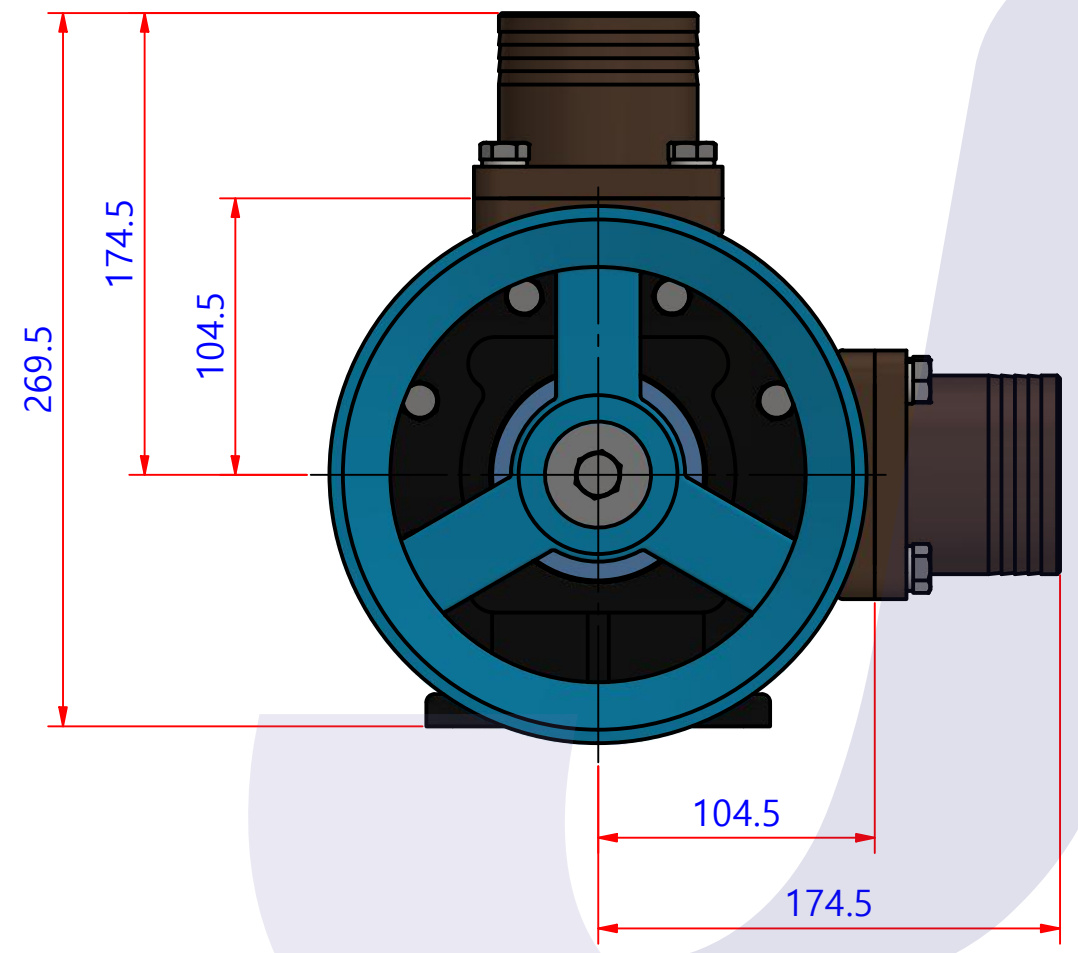

부품 리스트					
항목	수량	부품번호	주제	재질	설명
1	1	PUA002101	PUMP ASSY		JPR-65LF (with Flange kit hose type)

The Only One

**JPR-65LF con
Kit Flangia**

Drawing by	Checked by	Approved by - date	Model Name	Date	Scale
강 명진	C.I, JEON		JPR-65LF	2020-06-08	1 : 1
			PUMP ASSY		
			PART NUMBER	Edition	Sheet
			PUA002101(0)	0	A2

품 번	PUA002101
품 명	JPR-65LF (with Flange kit 2-1/2" hose)

A: MAJOR KIT B: MINOR KIT C: CAM SET D: M-SEAL SET E: IMPELLER KIT F: FLANGE KIT

No.	QTY	PART NUMBER	PART NAME	A (JSK0015)	B (JSM0015)	C (CAMSET0009)	D (MCSSET0005)	E (JIKJMP056)	F (FLK0006)
1	2	BER0023	BEARING	X					
2	8	BOL0006	HEX BOLT	X	X				
3	8	BOL0009	HEX BOLT	X					
4	1	BOL0010	HEX BOLT	X	X	X			
5	8	BOL0012	HEX BOLT						X
6	16	BOL0036	SPRING WASHER	X	X (8)				
7	8	BOL0038	SPRING WASHER						X
8	1	BOL0039	SPRING WASHER	X					
9	1	BOL0043	BRONZE WASHER	X	X	X			
10	1	BOL0057	FLAT WASHER	X					
11	1	BOL0060	HEX BOLT	X					
12	1	CAM0009	CAM	X	X	X			
13	1	COV0009	COVER	X	X				
14	1	COV0026	BER COVER	X					
15	1	GAK0002	GASKET	X	X				
16	1	9100-01	RUBBER IMPELLER	X	X			X	
17	1	KEY0006	KEY	X					
18	1	MCS0017	CARBON	X	X		X		
19	1	MCS0022	CERAMIC	X	X		X		
20	2	ORG0007	O-RING						X
21	2	ORG0012	O-RING	X	X			X (1)	
22	1	PBC0024	PUMP CASING / BER						
23	1	PBC0026	PUMP CASING / IMP						
24	2	PBC0030	PUMP FLANGE (HOSE)						X
25	1	PBC0069	SEAL CASING						
26	2	PIN0003	PIN						
27	1	PUL0006	PULLEY						
28	1	SHA0014	SHAFT	X					
29	1	SLI0004	SLINGER	X					
30	2	SNP0016	SNAP-RING	X					
31	1	SNP0019	SNAP-RING	X	X				
32	1	WER0005	WEAR PLATE	X	X				

부품 리스트					
항목	수량	부품번호	주제	재질	설명
1	1	PUA002101	PUMP ASSY		JPR-65LF (HOSE FLANGE)

Drawing by 강 명진	Checked by C.I, JEON	Approved by - date	Model Name JPR-65LF	Date 2020-06-04	Scale 1:1
			PUMP PARTS VIEW		
			PART NUMBER PUA002101(0)	Edition 0	Sheet A2