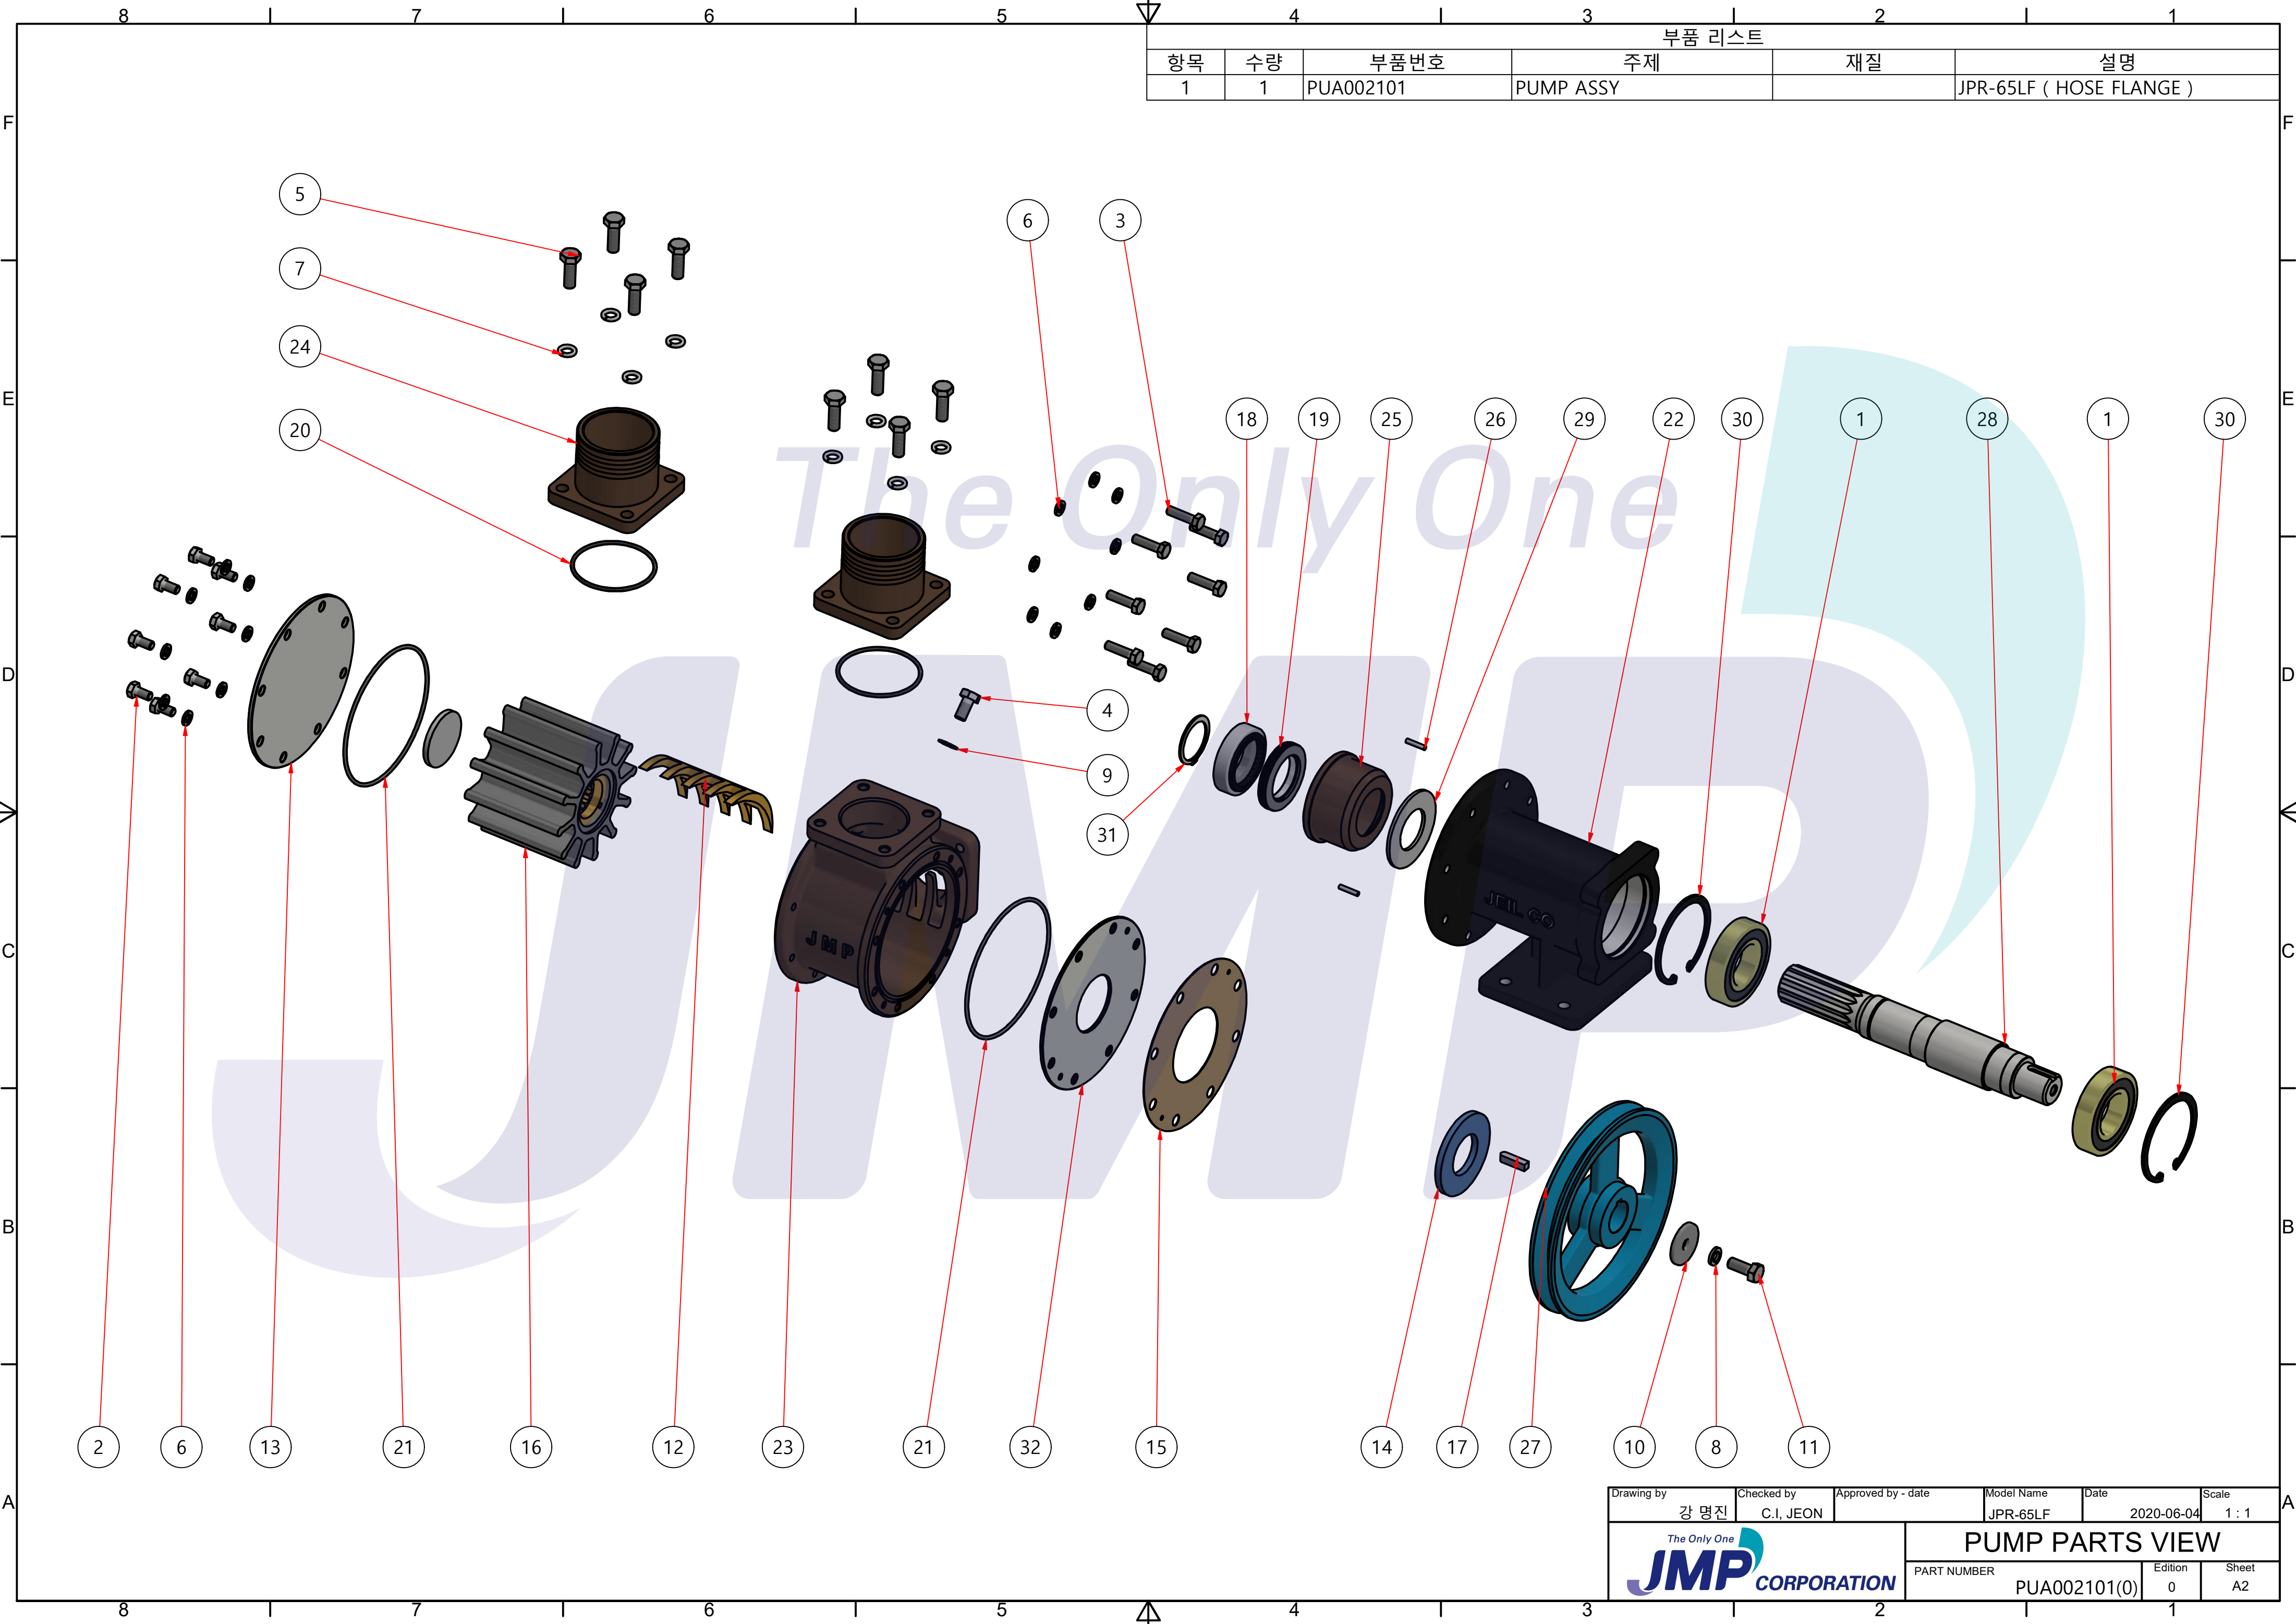

부품 리스트					
항목	수량	부품번호	주제	재질	설명
1	1	PUA002101	PUMP ASSY		JPR-65LF (with Flange kit hose type)

The Only One

**JPR-65LF con
Kit Flangia**

Drawing by	Checked by	Approved by - date	Model Name	Date	Scale
강 명진	C.I, JEON		JPR-65LF	2020-06-08	1 : 1
			PUMP ASSY		
			PART NUMBER	Edition	Sheet
			PUA002101(0)	0	A2

품 번	PUA002101
품 명	JPR-65LF (with Flange kit 2-1/2" hose)

A: MAJOR KIT B: MINOR KIT C: CAM SET D: M-SEAL SET E: IMPELLER KIT F: FLANGE KIT

No.	QTY	PART NUMBER	PART NAME	A (JSK0015)	B (JSM0015)	C (CAMSET0009)	D (MCSSET0005)	E (JIKJMP056)	F (FLK0006)
1	2	BER0023	BEARING	X					
2	8	BOL0006	HEX BOLT	X	X				
3	8	BOL0009	HEX BOLT	X					
4	1	BOL0010	HEX BOLT	X	X	X			
5	8	BOL0012	HEX BOLT						X
6	16	BOL0036	SPRING WASHER	X	X (8)				
7	8	BOL0038	SPRING WASHER						X
8	1	BOL0039	SPRING WASHER	X					
9	1	BOL0043	BRONZE WASHER	X	X	X			
10	1	BOL0057	FLAT WASHER	X					
11	1	BOL0060	HEX BOLT	X					
12	1	CAM0009	CAM	X	X	X			
13	1	COV0009	COVER	X	X				
14	1	COV0026	BER COVER	X					
15	1	GAK0002	GASKET	X	X				
16	1	9100-01	RUBBER IMPELLER	X	X			X	
17	1	KEY0006	KEY	X					
18	1	MCS0017	CARBON	X	X		X		
19	1	MCS0022	CERAMIC	X	X		X		
20	2	ORG0007	O-RING						X
21	2	ORG0012	O-RING	X	X			X (1)	
22	1	PBC0024	PUMP CASING / BER						
23	1	PBC0026	PUMP CASING / IMP						
24	2	PBC0030	PUMP FLANGE (HOSE)						X
25	1	PBC0069	SEAL CASING						
26	2	PIN0003	PIN						
27	1	PUL0006	PULLEY						
28	1	SHA0014	SHAFT	X					
29	1	SLI0004	SLINGER	X					
30	2	SNP0016	SNAP-RING	X					
31	1	SNP0019	SNAP-RING	X	X				
32	1	WER0005	WEAR PLATE	X	X				

부품 리스트					
항목	수량	부품번호	주제	재질	설명
1	1	PUA002101	PUMP ASSY		JPR-65LF (HOSE FLANGE)

Drawing by 강 명진	Checked by C.I, JEON	Approved by - date	Model Name JPR-65LF	Date 2020-06-04	Scale 1:1
			PUMP PARTS VIEW		
			PART NUMBER PUA002101(0)	Edition 0	Sheet A2