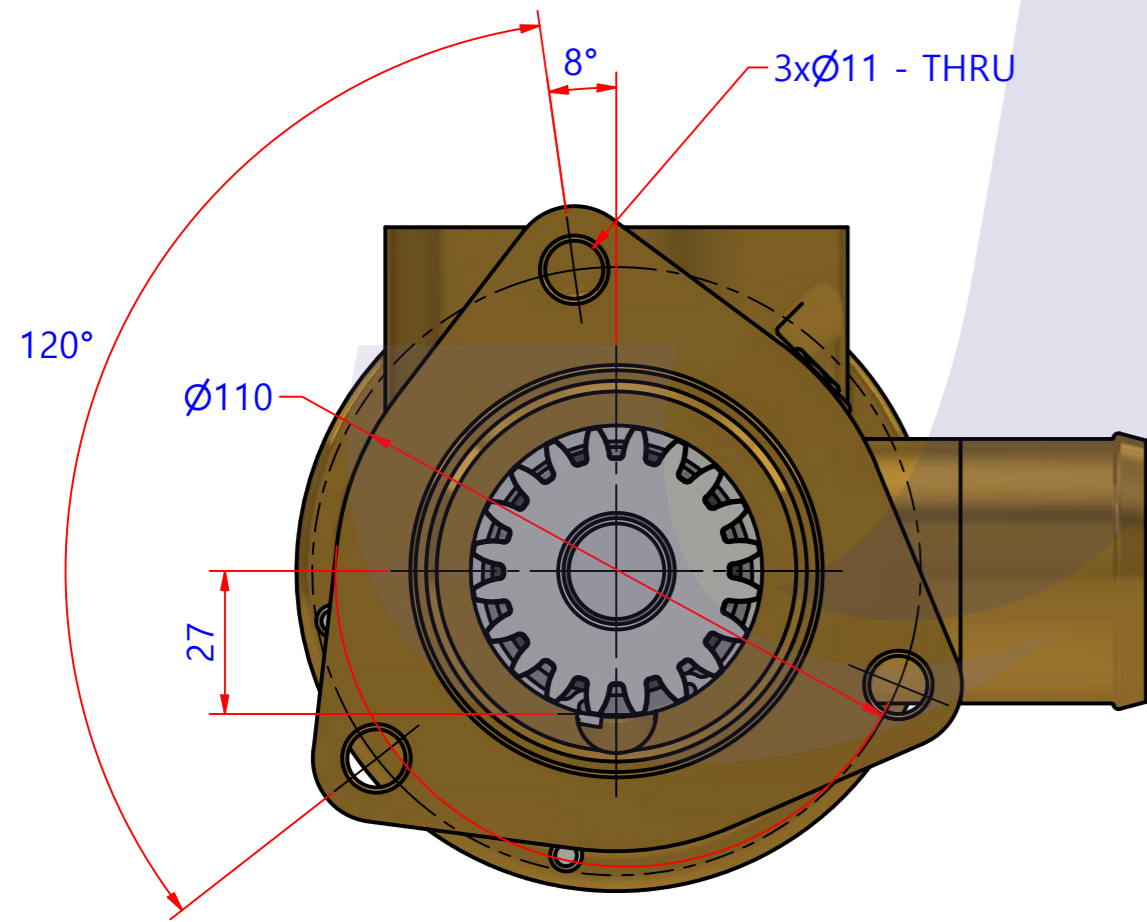

부품 리스트					
항목	수량	부품번호	주제	재질	설명
1	1	PUA005303	PUMP ASSY		JPR-D4010A

JPR-D4010A

Drawing by	Checked by	Approved by - date	Model Name	Date	Scale
강 명진	C.I, JEON		JPR-D4010A	2020-06-24	1 : 1
			PUMP ASSY		
			PART NUMBER	Edition	Sheet
			PUA005303(0)	0	A2

품 번	PUA005303
품 명	JPR-D4010A

A: MAJOR KIT B: MINOR KIT C: CAM SET D: M-SEAL SET E: IMPELLER KIT

No.	QTY	PART NUMBER	PART NAME	A (JSK0151)	B (JSM0151)	C (CAMSET0005)	D (MCSSET0003)	E (JIKJMP037)
1	2	BER0018	BEARING	X				
2	6	BOL0081	HEX SCREW	X		X (1)		
3	1	CAM0005	CAM	X	X	X		
4	1	COV0035	COVER	X	X			
5	1	GAK0009	FIBER GASKET	X	X	X		
6	1	GEA0001	GEAR					
7	1	8001-01	RUBBER IMPELLER	X	X			X
8	1	MCS0004	CARBON	X	X		X	
9	1	MCS0009	CERAMICS	X	X		X	
10	1	ORG0015	O-RING	X	X			X
11	1	PBC008902	PUMP CASING					
12	1	RET0012	RETAINER	X				
13	1	SHA0036	SHAFT	X				
14	1	SLI0003	SLINGER	X				
15	1	SNP0005	SNAP-RING	X				
16	1	SNP0008	SNAP-RING	X	X			
17	1	SNP0012	SNAP-RING	X				
18	1	WER0026	WEAR PLATE	X	X			

부품 리스트					
항목	수량	부품번호	주제	재질	설명
1	1	PUA005303	PUMP ASSY		JPR-D4010A

Drawing by	Checked by	Approved by - date	Model Name	Date	Scale
강 명진	C.I, JEON		JPR-D4010A	2020-06-17	1 : 1
			PUMP PARTS VIEW		
			PART NUMBER	Edition	Sheet
			PUA005303(0)	0	A2