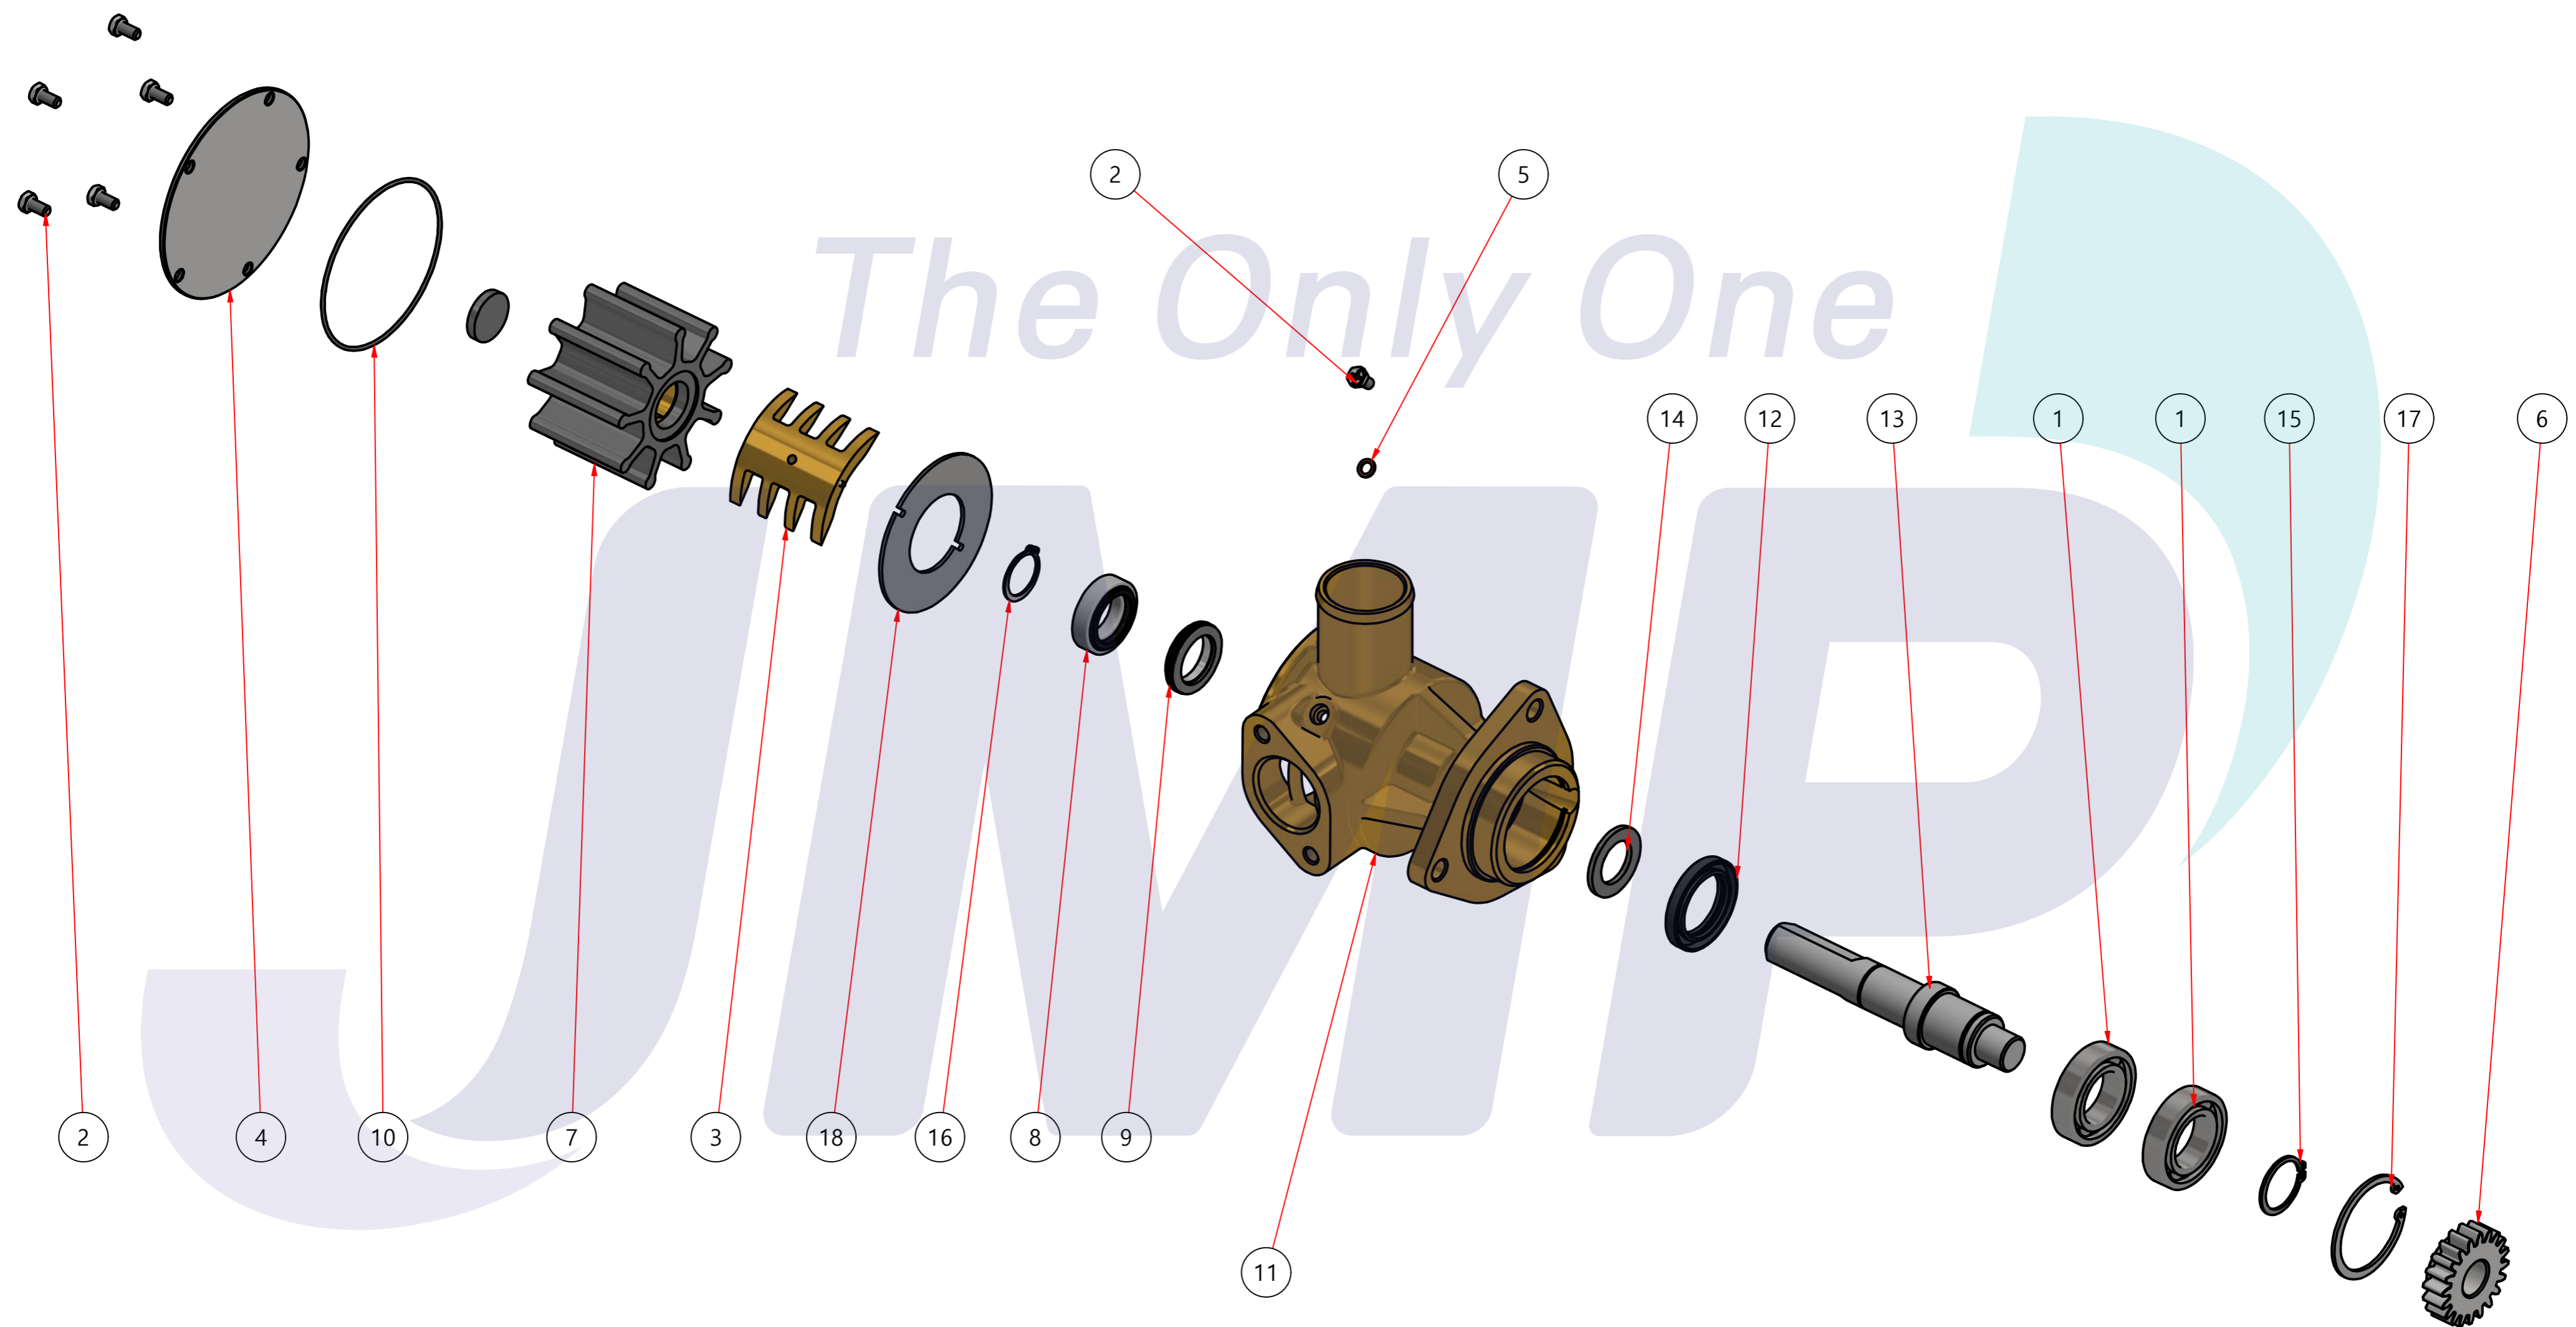

부품 리스트					
항목	수량	부품번호	주제	재질	설명
1	1	PUA005303	PUMP ASSY		JPR-D4010A

JPR-D4010A

Drawing by	Checked by	Approved by - date	Model Name	Date	Scale
강 명진	C.I, JEON		JPR-D4010A	2020-06-24	1 : 1
			PUMP ASSY		
			PART NUMBER	Edition	Sheet
			PUA005303(0)	0	A2

품 번	PUA005303
품 명	JPR-D4010A

A: MAJOR KIT B: MINOR KIT C: CAM SET D: M-SEAL SET E: IMPELLER KIT

No.	QTY	PART NUMBER	PART NAME	A (JSK0151)	B (JSM0151)	C (CAMSET0005)	D (MCSSET0003)	E (JIKJMP037)
1	2	BER0018	BEARING	X				
2	6	BOL0081	HEX SCREW	X		X (1)		
3	1	CAM0005	CAM	X	X	X		
4	1	COV0035	COVER	X	X			
5	1	GAK0009	FIBER GASKET	X	X	X		
6	1	GEA0001	GEAR					
7	1	8001-01	RUBBER IMPELLER	X	X			X
8	1	MCS0004	CARBON	X	X		X	
9	1	MCS0009	CERAMICS	X	X		X	
10	1	ORG0015	O-RING	X	X			X
11	1	PBC008902	PUMP CASING					
12	1	RET0012	RETAINER	X				
13	1	SHA0036	SHAFT	X				
14	1	SLI0003	SLINGER	X				
15	1	SNP0005	SNAP-RING	X				
16	1	SNP0008	SNAP-RING	X	X			
17	1	SNP0012	SNAP-RING	X				
18	1	WER0026	WEAR PLATE	X	X			

부품 리스트					
항목	수량	부품번호	주제	재질	설명
1	1	PUA005303	PUMP ASSY		JPR-D4010A

Drawing by	Checked by	Approved by - date	Model Name	Date	Scale
강 명진	C.I, JEON		JPR-D4010A	2020-06-17	1 : 1
			PUMP PARTS VIEW		
			PART NUMBER	Edition	Sheet
			PUA005303(0)	0	A2