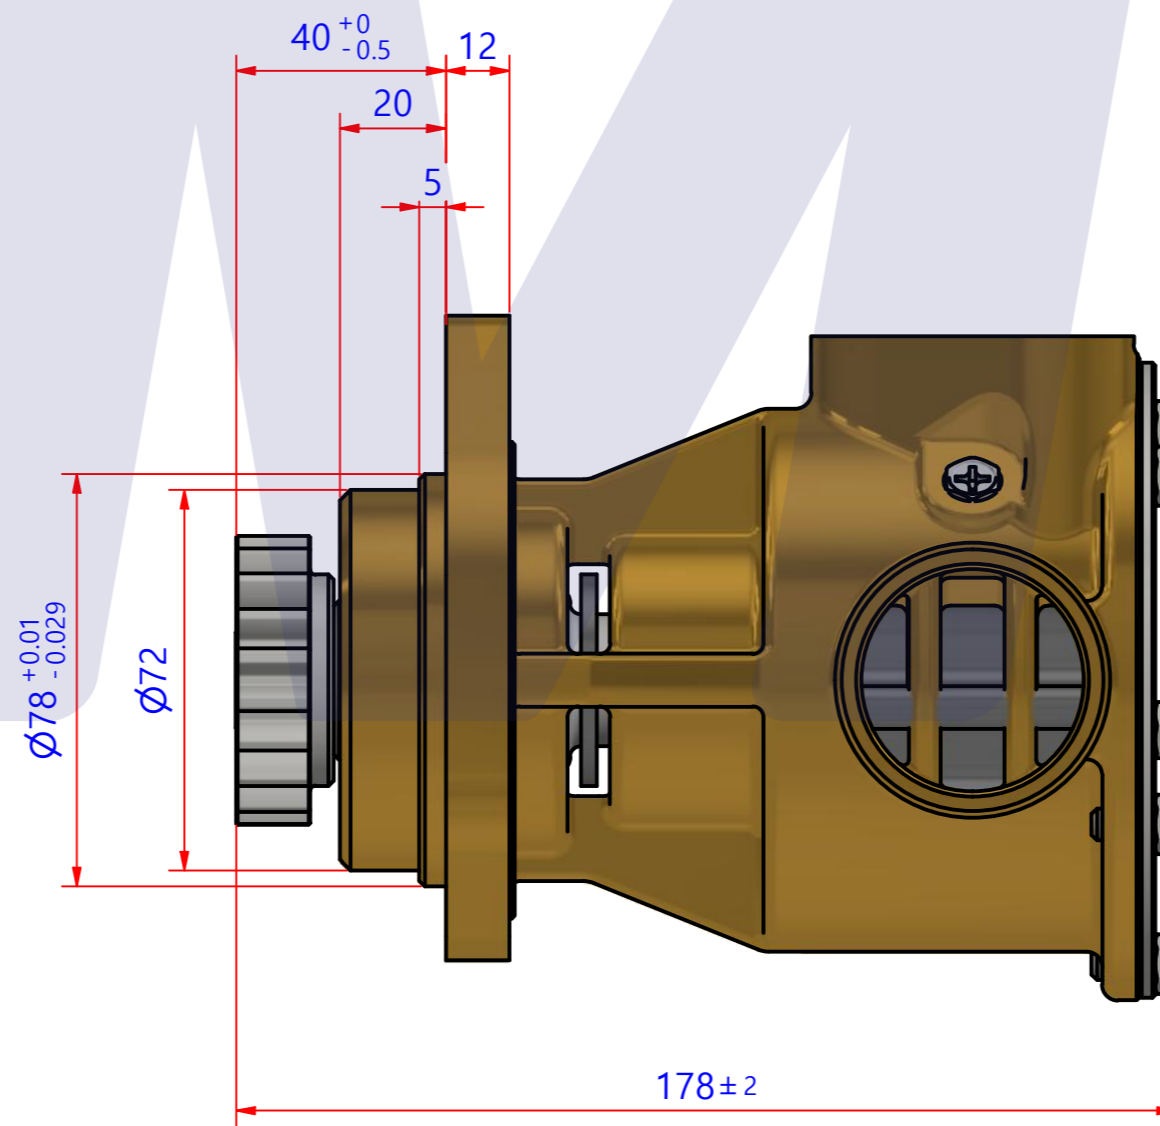

부품 리스트					
항목	수량	부품번호	주제	재질	설명
1	1	PUA005303	PUMP ASSY		JPR-D4010A

JPR-D4010A

Drawing by	Checked by	Approved by - date	Model Name	Date	Scale
강 명진	C.I, JEON		JPR-D4010A	2020-06-24	1 : 1
			PUMP ASSY		
			PART NUMBER	Edition	Sheet
			PUA005303(0)	0	A2

품 번	PUA005303
품 명	JPR-D4010A

A: MAJOR KIT B: MINOR KIT C: CAM SET D: M-SEAL SET E: IMPELLER KIT

No.	QTY	PART NUMBER	PART NAME	A (JSK0151)	B (JSM0151)	C (CAMSET0005)	D (MCSSET0003)	E (JIKJMP037)
1	2	BER0018	BEARING	X				
2	6	BOL0081	HEX SCREW	X		X (1)		
3	1	CAM0005	CAM	X	X	X		
4	1	COV0035	COVER	X	X			
5	1	GAK0009	FIBER GASKET	X	X	X		
6	1	GEA0001	GEAR					
7	1	8001-01	RUBBER IMPELLER	X	X			X
8	1	MCS0004	CARBON	X	X		X	
9	1	MCS0009	CERAMICS	X	X		X	
10	1	ORG0015	O-RING	X	X			X
11	1	PBC008902	PUMP CASING					
12	1	RET0012	RETAINER	X				
13	1	SHA0036	SHAFT	X				
14	1	SLI0003	SLINGER	X				
15	1	SNP0005	SNAP-RING	X				
16	1	SNP0008	SNAP-RING	X	X			
17	1	SNP0012	SNAP-RING	X				
18	1	WER0026	WEAR PLATE	X	X			

부품 리스트					
항목	수량	부품번호	주제	재질	설명
1	1	PUA005303	PUMP ASSY		JPR-D4010A

Drawing by	Checked by	Approved by - date	Model Name	Date	Scale
강 명진	C.I, JEON		JPR-D4010A	2020-06-17	1 : 1
			PUMP PARTS VIEW		
			PART NUMBER	Edition	Sheet
			PUA005303(0)	0	A2