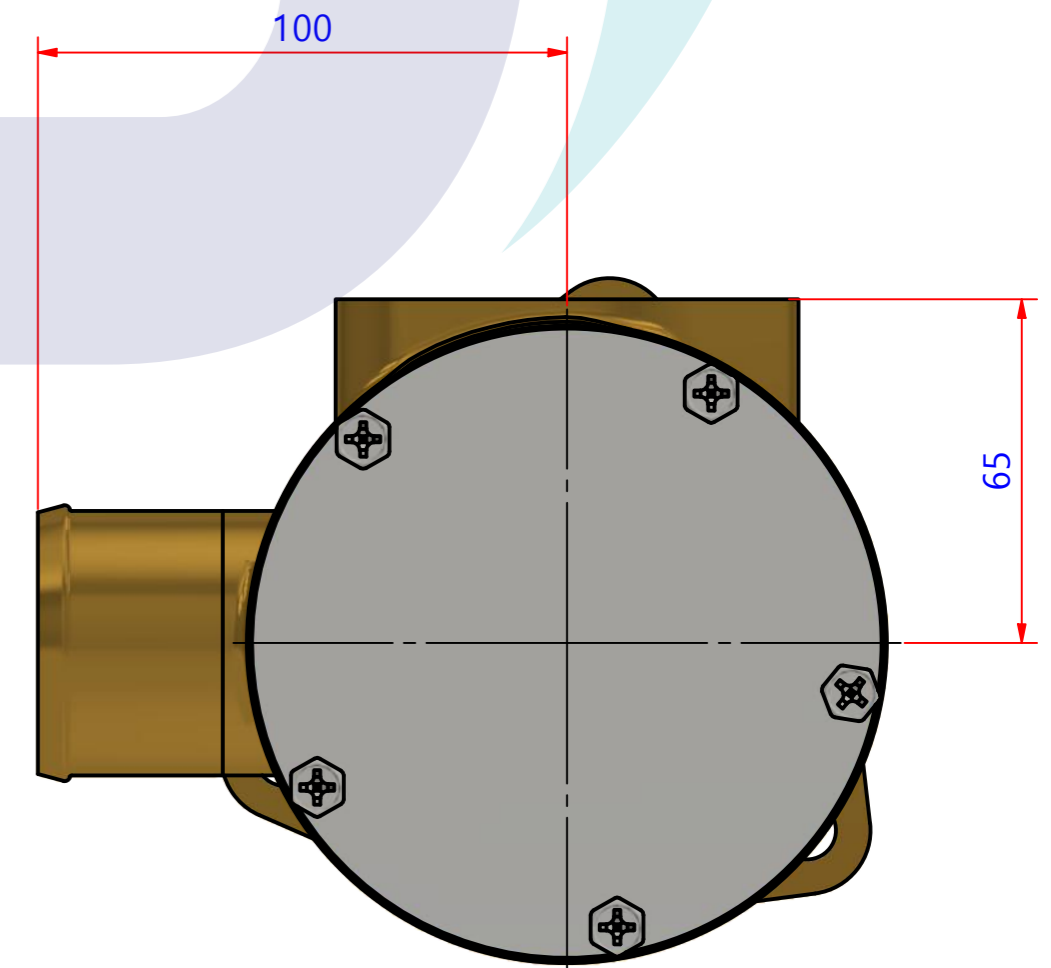

부품 리스트					
항목	수량	부품번호	주제	재질	설명
1	1	PUA005303	PUMP ASSY		JPR-D4010A

JPR-D4010A

Drawing by	Checked by	Approved by - date	Model Name	Date	Scale
강 명진	C.I, JEON		JPR-D4010A	2020-06-24	1 : 1
			PUMP ASSY		
			PART NUMBER	Edition	Sheet
			PUA005303(0)	0	A2

품 번	PUA005303
품 명	JPR-D4010A

A: MAJOR KIT B: MINOR KIT C: CAM SET D: M-SEAL SET E: IMPELLER KIT

No.	QTY	PART NUMBER	PART NAME	A (JSK0151)	B (JSM0151)	C (CAMSET0005)	D (MCSSET0003)	E (JIKJMP037)
1	2	BER0018	BEARING	X				
2	6	BOL0081	HEX SCREW	X		X (1)		
3	1	CAM0005	CAM	X	X	X		
4	1	COV0035	COVER	X	X			
5	1	GAK0009	FIBER GASKET	X	X	X		
6	1	GEA0001	GEAR					
7	1	8001-01	RUBBER IMPELLER	X	X			X
8	1	MCS0004	CARBON	X	X		X	
9	1	MCS0009	CERAMICS	X	X		X	
10	1	ORG0015	O-RING	X	X			X
11	1	PBC008902	PUMP CASING					
12	1	RET0012	RETAINER	X				
13	1	SHA0036	SHAFT	X				
14	1	SLI0003	SLINGER	X				
15	1	SNP0005	SNAP-RING	X				
16	1	SNP0008	SNAP-RING	X	X			
17	1	SNP0012	SNAP-RING	X				
18	1	WER0026	WEAR PLATE	X	X			

부품 리스트					
항목	수량	부품번호	주제	재질	설명
1	1	PUA005303	PUMP ASSY		JPR-D4010A

Drawing by	Checked by	Approved by - date	Model Name	Date	Scale
강 명진	C.I, JEON		JPR-D4010A	2020-06-17	1 : 1
			PUMP PARTS VIEW		
			PART NUMBER	Edition	Sheet
			PUA005303(0)	0	A2