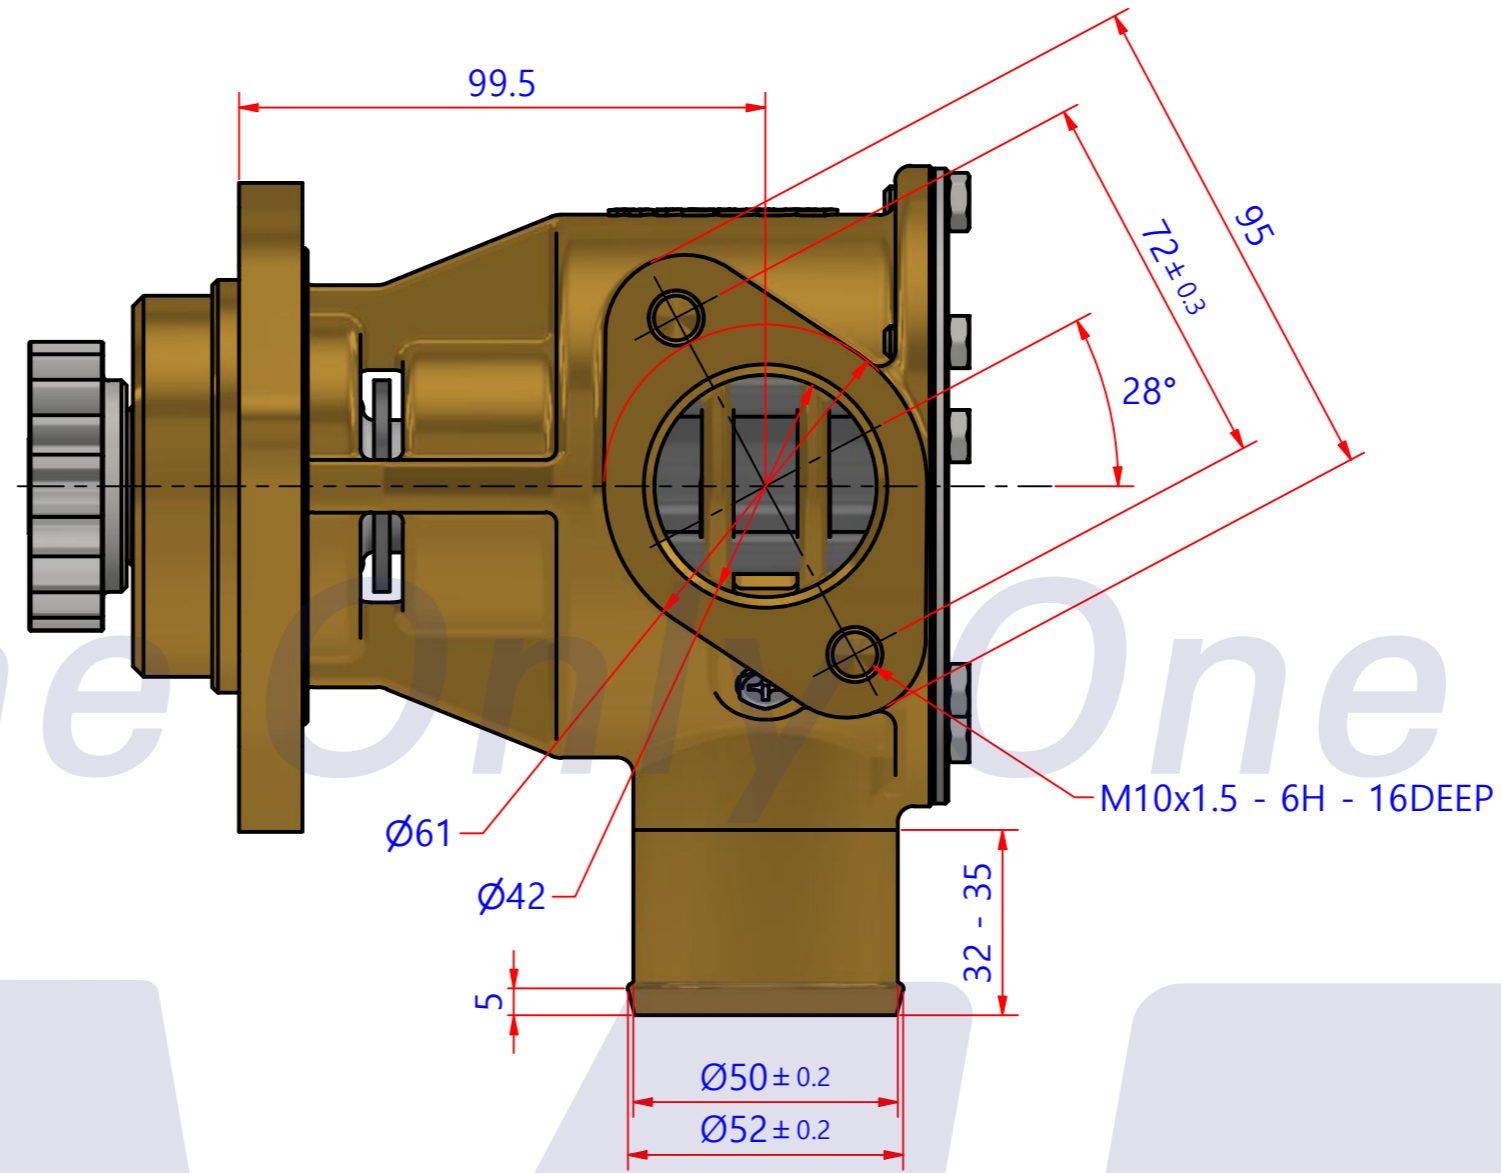

부품 리스트					
항목	수량	부품번호	주제	재질	설명
1	1	PUA005303	PUMP ASSY		JPR-D4010A

JPR-D4010A

Drawing by	Checked by	Approved by - date	Model Name	Date	Scale
강 명진	C.I, JEON		JPR-D4010A	2020-06-24	1 : 1
			PUMP ASSY		
			PART NUMBER	Edition	Sheet
			PUA005303(0)	0	A2

품 번	PUA005303
품 명	JPR-D4010A

A: MAJOR KIT B: MINOR KIT C: CAM SET D: M-SEAL SET E: IMPELLER KIT

No.	QTY	PART NUMBER	PART NAME	A (JSK0151)	B (JSM0151)	C (CAMSET0005)	D (MCSSET0003)	E (JIKJMP037)
1	2	BER0018	BEARING	X				
2	6	BOL0081	HEX SCREW	X		X (1)		
3	1	CAM0005	CAM	X	X	X		
4	1	COV0035	COVER	X	X			
5	1	GAK0009	FIBER GASKET	X	X	X		
6	1	GEA0001	GEAR					
7	1	8001-01	RUBBER IMPELLER	X	X			X
8	1	MCS0004	CARBON	X	X		X	
9	1	MCS0009	CERAMICS	X	X		X	
10	1	ORG0015	O-RING	X	X			X
11	1	PBC008902	PUMP CASING					
12	1	RET0012	RETAINER	X				
13	1	SHA0036	SHAFT	X				
14	1	SLI0003	SLINGER	X				
15	1	SNP0005	SNAP-RING	X				
16	1	SNP0008	SNAP-RING	X	X			
17	1	SNP0012	SNAP-RING	X				
18	1	WER0026	WEAR PLATE	X	X			

부품 리스트					
항목	수량	부품번호	주제	재질	설명
1	1	PUA005303	PUMP ASSY		JPR-D4010A

Drawing by	Checked by	Approved by - date	Model Name	Date	Scale
강 명진	C.I, JEON		JPR-D4010A	2020-06-17	1 : 1
			PUMP PARTS VIEW		
			PART NUMBER	Edition	Sheet
			PUA005303(0)	0	A2