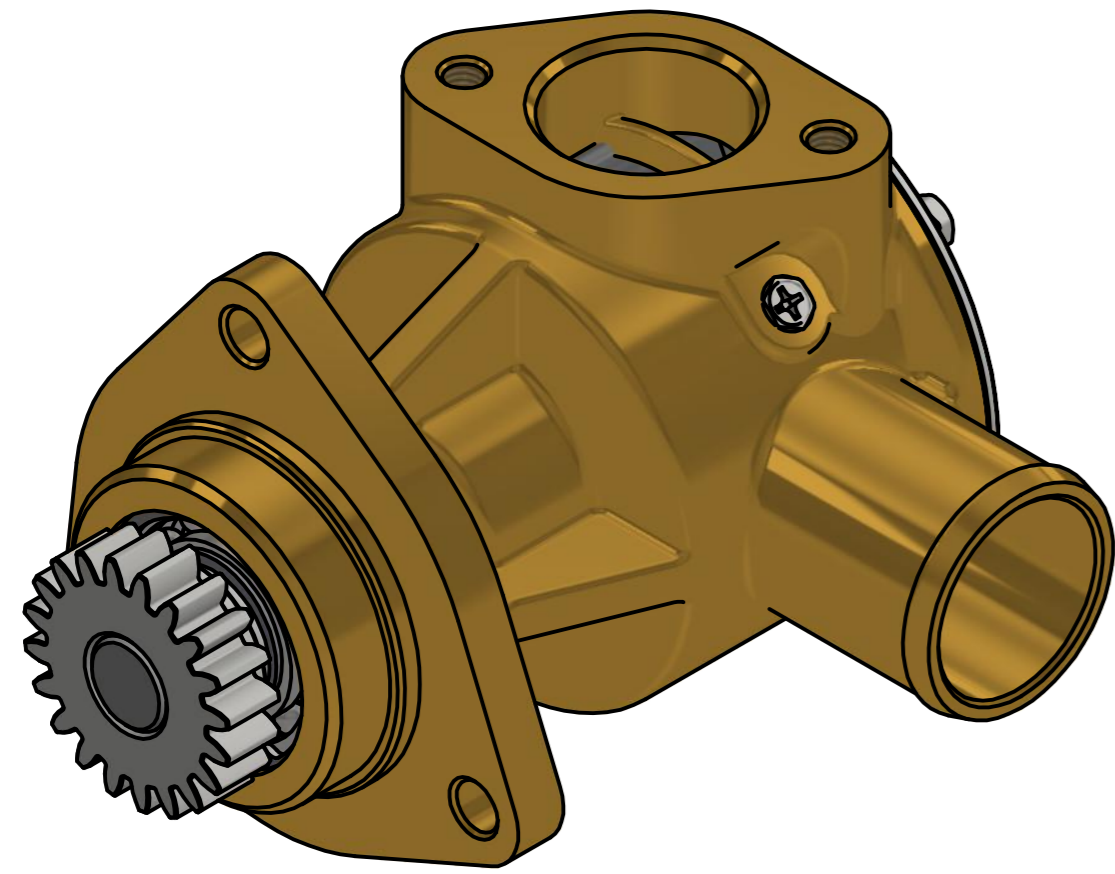

부품 리스트					
항목	수량	부품번호	주제	재질	설명
1	1	PUA005303	PUMP ASSY		JPR-D4010A

JPR-D4010A

Drawing by	Checked by	Approved by - date	Model Name	Date	Scale
강 명진	C.I, JEON		JPR-D4010A	2020-06-24	1 : 1
			PUMP ASSY		
			PART NUMBER	Edition	Sheet
			PUA005303(0)	0	A2

품 번	PUA005303
품 명	JPR-D4010A

A: MAJOR KIT B: MINOR KIT C: CAM SET D: M-SEAL SET E: IMPELLER KIT

No.	QTY	PART NUMBER	PART NAME	A (JSK0151)	B (JSM0151)	C (CAMSET0005)	D (MCSSET0003)	E (JIKJMP037)
1	2	BER0018	BEARING	X				
2	6	BOL0081	HEX SCREW	X		X (1)		
3	1	CAM0005	CAM	X	X	X		
4	1	COV0035	COVER	X	X			
5	1	GAK0009	FIBER GASKET	X	X	X		
6	1	GEA0001	GEAR					
7	1	8001-01	RUBBER IMPELLER	X	X			X
8	1	MCS0004	CARBON	X	X		X	
9	1	MCS0009	CERAMICS	X	X		X	
10	1	ORG0015	O-RING	X	X			X
11	1	PBC008902	PUMP CASING					
12	1	RET0012	RETAINER	X				
13	1	SHA0036	SHAFT	X				
14	1	SLI0003	SLINGER	X				
15	1	SNP0005	SNAP-RING	X				
16	1	SNP0008	SNAP-RING	X	X			
17	1	SNP0012	SNAP-RING	X				
18	1	WER0026	WEAR PLATE	X	X			

부품 리스트					
항목	수량	부품번호	주제	재질	설명
1	1	PUA005303	PUMP ASSY		JPR-D4010A

Drawing by	Checked by	Approved by - date	Model Name	Date	Scale
강 명진	C.I, JEON		JPR-D4010A	2020-06-17	1 : 1
			PUMP PARTS VIEW		
			PART NUMBER	Edition	Sheet
			PUA005303(0)	0	A2