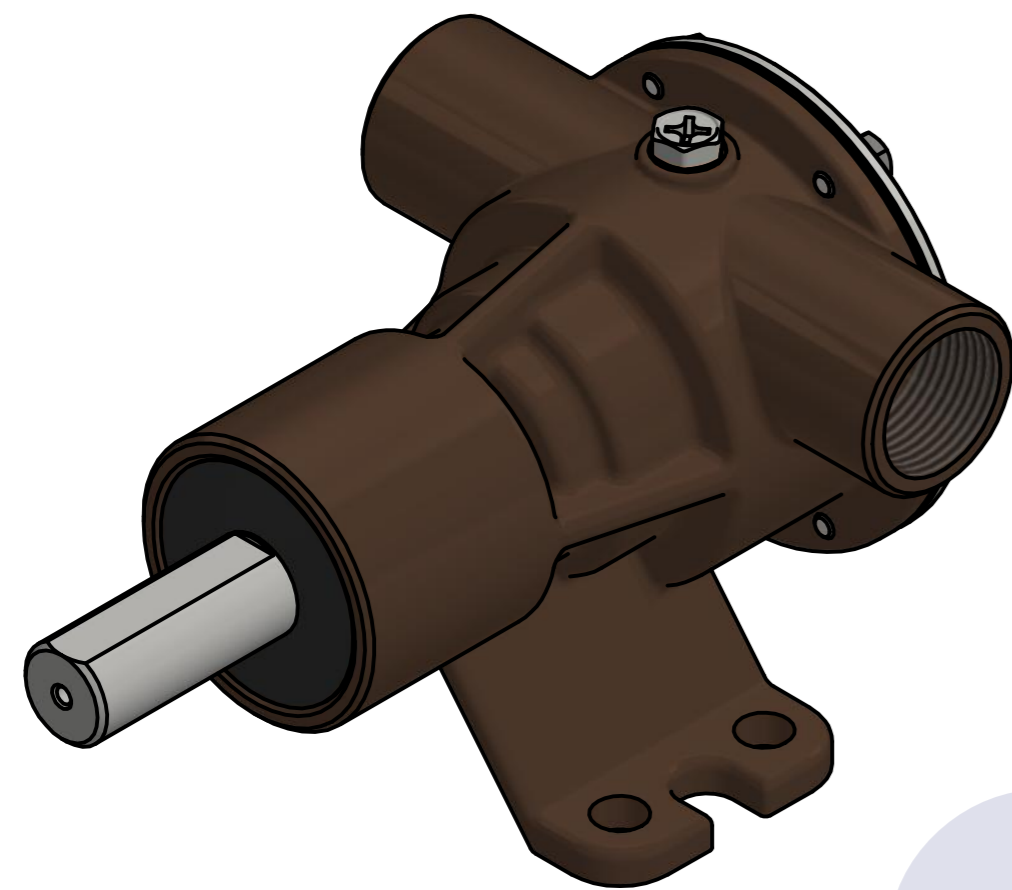

부품 리스트					
항목	수량	부품번호	주제	재질	설명
1	1	PUA0209	PUMP ASSY		JPR-20IP

Drawing by	Checked by	Approved by - date	Model Name	Date	Scale
M.J.KANG	C.I. JEON		JPR-20IP	2019-11-15	1:1
			PUMP ASSY		
			PART NUMBER	PUA0209(0)	Sheet A2
			Edition	0	

품 번	PUA0209
품 명	JPR-20IP

A: MAJOR KIT B: MINOR KIT C: CAM SET D: M-SEAL SET E: IMPELLER KIT

No.	QTY	PART NUMBER	PART NAME	A (JSK0167)	B (JSM0167)	C (CAMSET0033)	D (MCSSET0008)	E (JIKJMP013)
1	2	BER0045	BEARING	X				
2	1	BOL0080	HEX BOLT	X	X	X		
3	6	BOL0144	HEX BOLT	X	X			
4	1	CAM000101	CAM	X	X	X		
5	1	COV0071	COVER	X	X			
6	1	COV0072	BER COVER	X				
7	1	GAK0009	FIBER GASKET	X	X	X		
8	1	7100-01	RUBBER IMPELLER	X	X			X
9	1	MCS0013	CERAMIC	X	X		X	
10	1	MCS0016	CARBON	X	X		X	
11	1	ORG0044	O-RING	X				
12	1	ORG0093	O-RING	X	X			X
13	1	PBC0304	PUMP CASING					
14	1	SHA0186	SHAFT	X				
15	1	SNP0006	SNAP-RING	X	X			
16	1	SNP0009	SNAP-RING	X				
17	1	SPC0019	SPACER	X	X			
18	1	WER0006	WEAR PLATE	X				

부품 리스트					
항목	수량	부품번호	주제	재질	설명
1	1	PUA0209	PUMP ASSY		JPR-20IP

Drawing by M.J.KANG	Checked by C.I. JEON	Approved by - date	Model Name JPR-20IP	Date 2019-12-10	Scale 1:1
			PUMP ASSY		
			PART NUMBER PUA0209(0)	Edition 0	Sheet A2