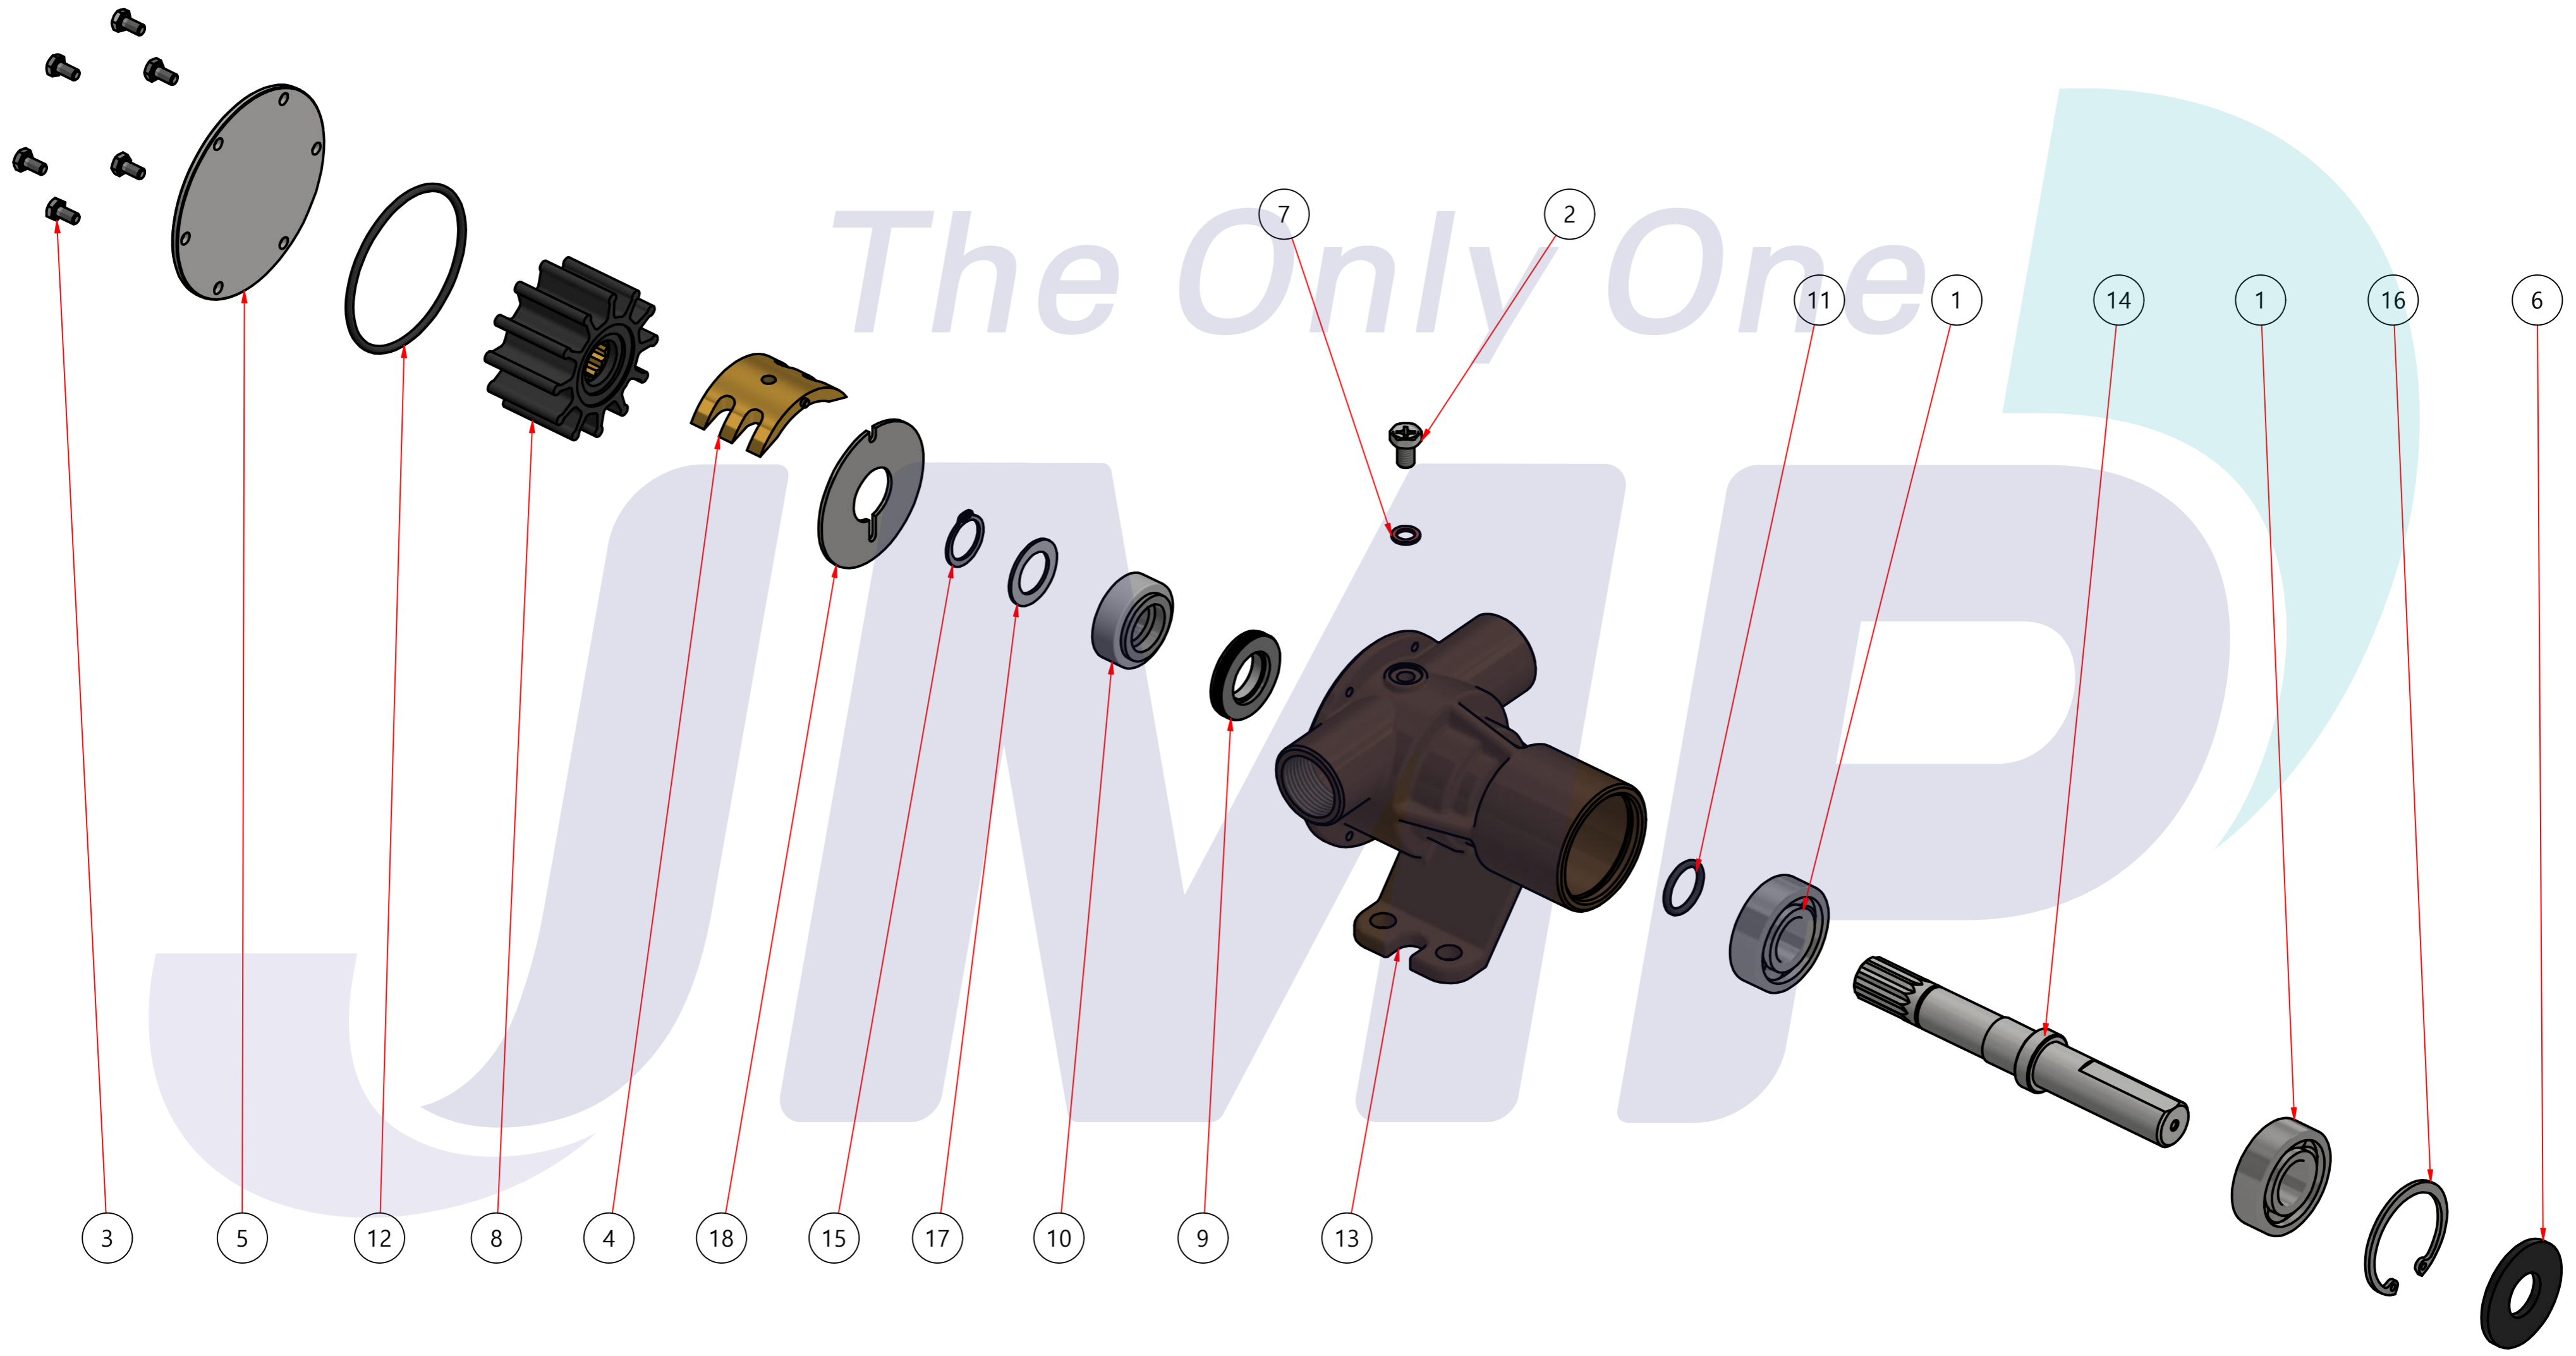

부품 리스트					
항목	수량	부품번호	주제	재질	설명
1	1	PUA0209	PUMP ASSY		JPR-20IP

Drawing by	Checked by	Approved by - date	Model Name	Date	Scale
M.J.KANG	C.I. JEON		JPR-20IP	2019-11-15	1:1
			PUMP ASSY		
			PART NUMBER	PUA0209(0)	Sheet A2
			Edition	0	

품 번	PUA0209
품 명	JPR-20IP

A: MAJOR KIT B: MINOR KIT C: CAM SET D: M-SEAL SET E: IMPELLER KIT

No.	QTY	PART NUMBER	PART NAME	A (JSK0167)	B (JSM0167)	C (CAMSET0033)	D (MCSSET0008)	E (JIKJMP013)
1	2	BER0045	BEARING	X				
2	1	BOL0080	HEX BOLT	X	X	X		
3	6	BOL0144	HEX BOLT	X	X			
4	1	CAM000101	CAM	X	X	X		
5	1	COV0071	COVER	X	X			
6	1	COV0072	BER COVER	X				
7	1	GAK0009	FIBER GASKET	X	X	X		
8	1	7100-01	RUBBER IMPELLER	X	X			X
9	1	MCS0013	CERAMIC	X	X		X	
10	1	MCS0016	CARBON	X	X		X	
11	1	ORG0044	O-RING	X				
12	1	ORG0093	O-RING	X	X			X
13	1	PBC0304	PUMP CASING					
14	1	SHA0186	SHAFT	X				
15	1	SNP0006	SNAP-RING	X	X			
16	1	SNP0009	SNAP-RING	X				
17	1	SPC0019	SPACER	X	X			
18	1	WER0006	WEAR PLATE	X				

부품 리스트					
항목	수량	부품번호	주제	재질	설명
1	1	PUA0209	PUMP ASSY		JPR-20IP

Drawing by M.J.KANG	Checked by C.I. JEON	Approved by - date	Model Name JPR-20IP	Date 2019-12-10	Scale 1:1
			PUMP ASSY		
			PART NUMBER PUA0209(0)	Edition 0	Sheet A2