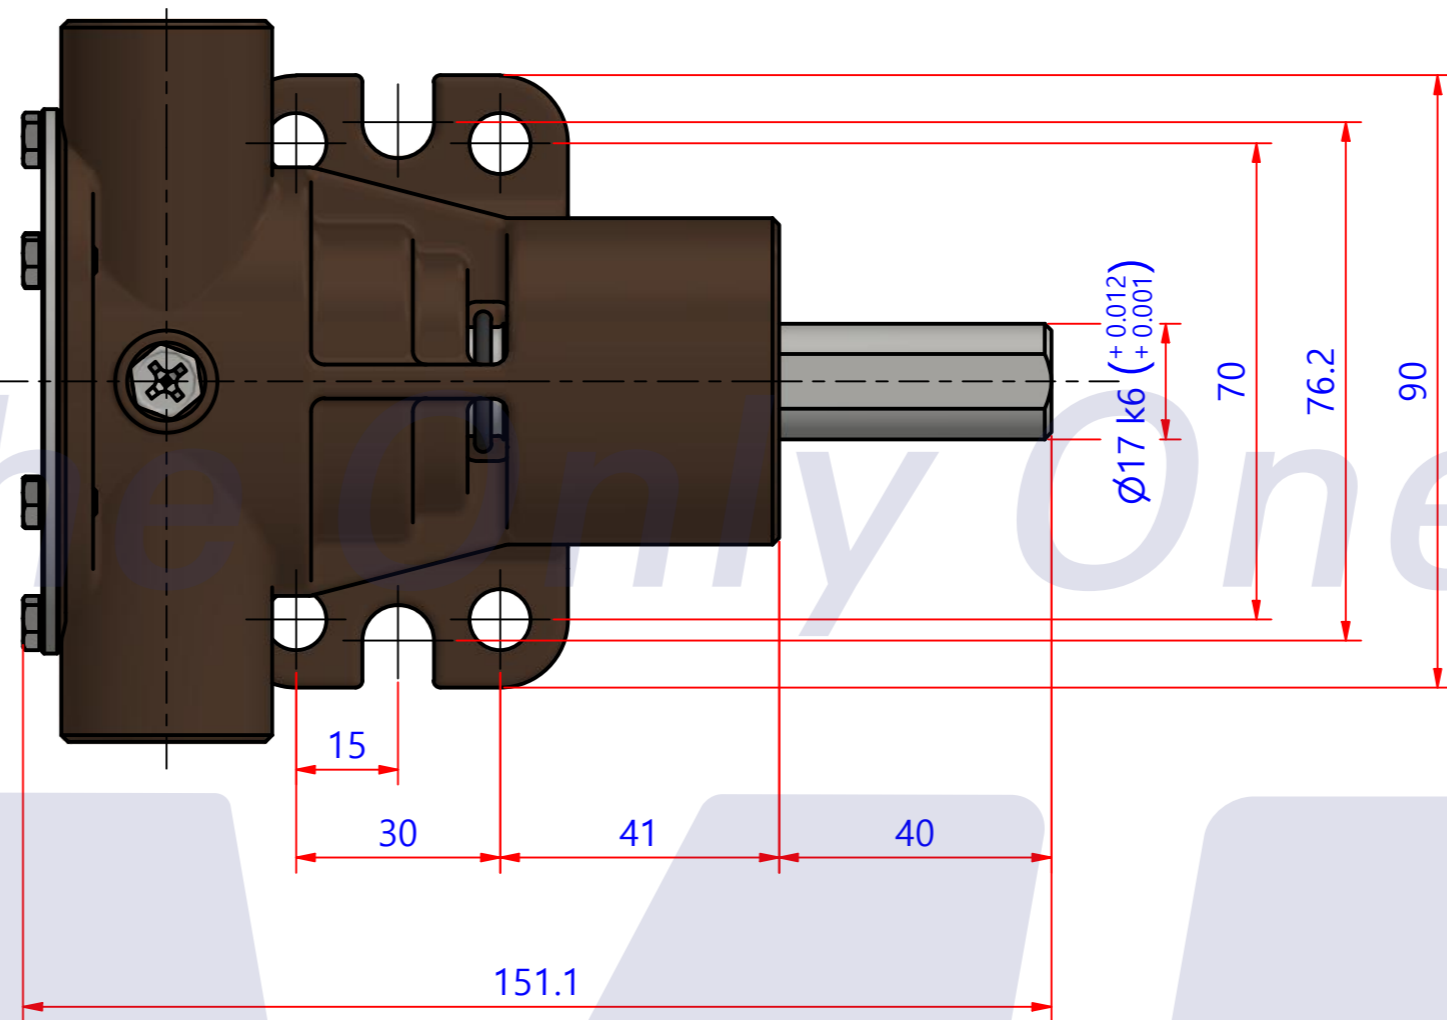

부품 리스트					
항목	수량	부품번호	주제	재질	설명
1	1	PUA0209	PUMP ASSY		JPR-20IP

Drawing by	Checked by	Approved by - date	Model Name	Date	Scale
M.J.KANG	C.I. JEON		JPR-20IP	2019-11-15	1:1
			PUMP ASSY		
			PART NUMBER	PUA0209(0)	Sheet A2
			Edition	0	

품 번	PUA0209
품 명	JPR-20IP

A: MAJOR KIT B: MINOR KIT C: CAM SET D: M-SEAL SET E: IMPELLER KIT

No.	QTY	PART NUMBER	PART NAME	A (JSK0167)	B (JSM0167)	C (CAMSET0033)	D (MCSSET0008)	E (JIKJMP013)
1	2	BER0045	BEARING	X				
2	1	BOL0080	HEX BOLT	X	X	X		
3	6	BOL0144	HEX BOLT	X	X			
4	1	CAM000101	CAM	X	X	X		
5	1	COV0071	COVER	X	X			
6	1	COV0072	BER COVER	X				
7	1	GAK0009	FIBER GASKET	X	X	X		
8	1	7100-01	RUBBER IMPELLER	X	X			X
9	1	MCS0013	CERAMIC	X	X		X	
10	1	MCS0016	CARBON	X	X		X	
11	1	ORG0044	O-RING	X				
12	1	ORG0093	O-RING	X	X			X
13	1	PBC0304	PUMP CASING					
14	1	SHA0186	SHAFT	X				
15	1	SNP0006	SNAP-RING	X	X			
16	1	SNP0009	SNAP-RING	X				
17	1	SPC0019	SPACER	X	X			
18	1	WER0006	WEAR PLATE	X				

부품 리스트					
항목	수량	부품번호	주제	재질	설명
1	1	PUA0209	PUMP ASSY		JPR-20IP

Drawing by M.J.KANG	Checked by C.I. JEON	Approved by - date	Model Name JPR-20IP	Date 2019-12-10	Scale 1:1
			PUMP ASSY		
			PART NUMBER PUA0209(0)	Edition 0	Sheet A2