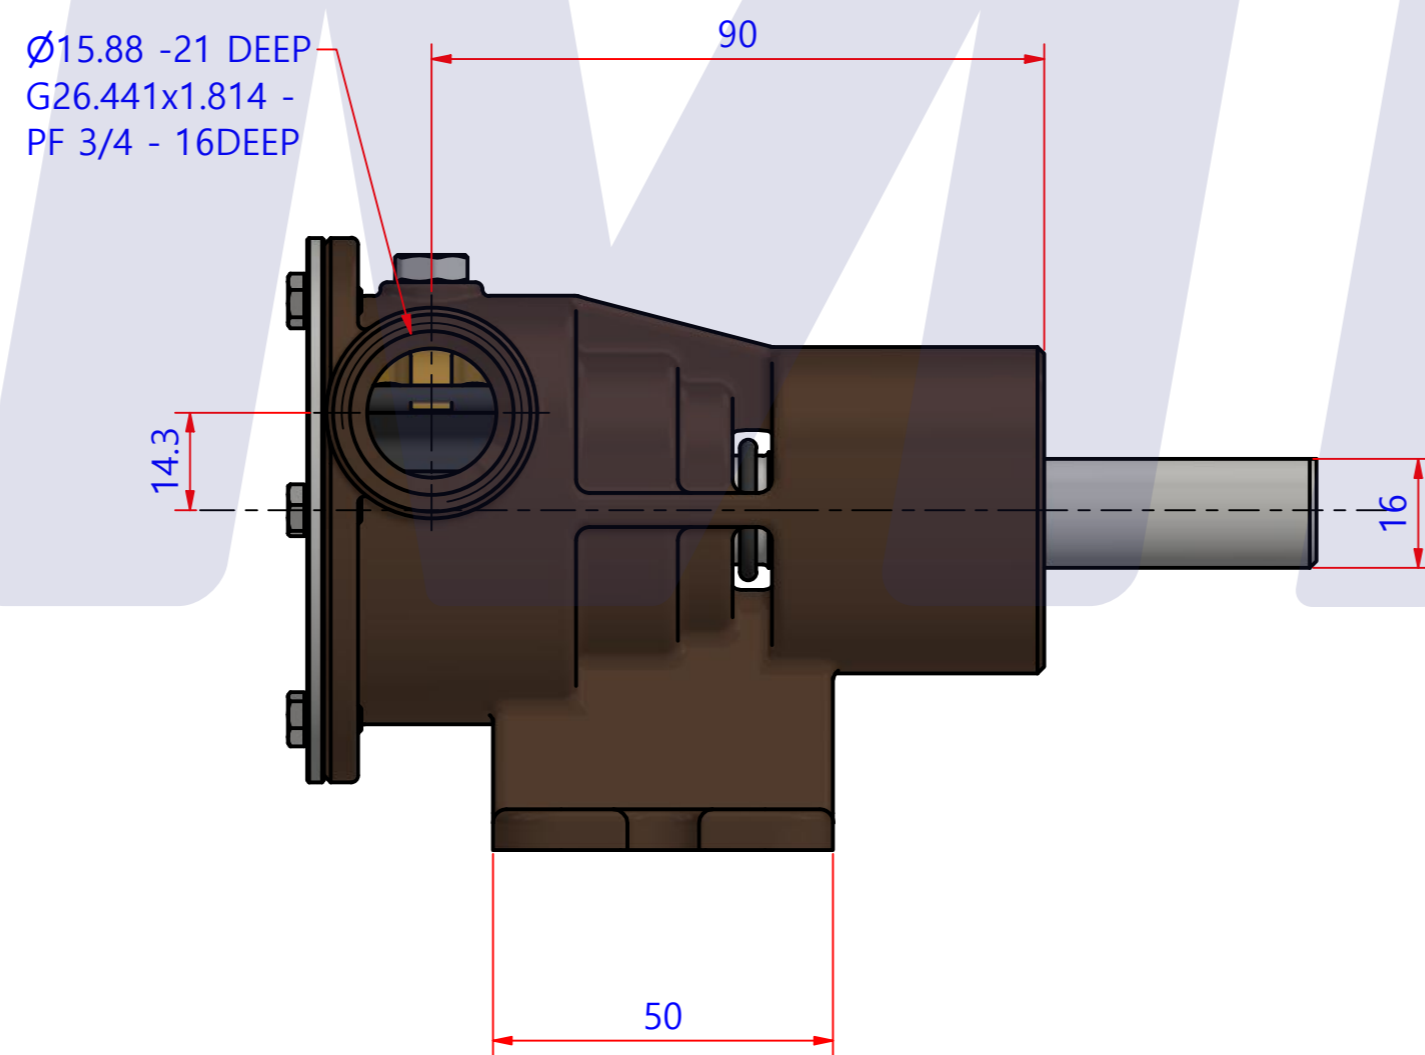

부품 리스트					
항목	수량	부품번호	주제	재질	설명
1	1	PUA0209	PUMP ASSY		JPR-20IP

Drawing by	Checked by	Approved by - date	Model Name	Date	Scale
M.J.KANG	C.I. JEON		JPR-20IP	2019-11-15	1:1
			PUMP ASSY		
			PART NUMBER	PUA0209(0)	Sheet A2
			Edition	0	

품 번	PUA0209
품 명	JPR-20IP

A: MAJOR KIT B: MINOR KIT C: CAM SET D: M-SEAL SET E: IMPELLER KIT

No.	QTY	PART NUMBER	PART NAME	A (JSK0167)	B (JSM0167)	C (CAMSET0033)	D (MCSSET0008)	E (JIKJMP013)
1	2	BER0045	BEARING	X				
2	1	BOL0080	HEX BOLT	X	X	X		
3	6	BOL0144	HEX BOLT	X	X			
4	1	CAM000101	CAM	X	X	X		
5	1	COV0071	COVER	X	X			
6	1	COV0072	BER COVER	X				
7	1	GAK0009	FIBER GASKET	X	X	X		
8	1	7100-01	RUBBER IMPELLER	X	X			X
9	1	MCS0013	CERAMIC	X	X		X	
10	1	MCS0016	CARBON	X	X		X	
11	1	ORG0044	O-RING	X				
12	1	ORG0093	O-RING	X	X			X
13	1	PBC0304	PUMP CASING					
14	1	SHA0186	SHAFT	X				
15	1	SNP0006	SNAP-RING	X	X			
16	1	SNP0009	SNAP-RING	X				
17	1	SPC0019	SPACER	X	X			
18	1	WER0006	WEAR PLATE	X				

부품 리스트					
항목	수량	부품번호	주제	재질	설명
1	1	PUA0209	PUMP ASSY		JPR-20IP

Drawing by M.J.KANG	Checked by C.I. JEON	Approved by - date	Model Name JPR-20IP	Date 2019-12-10	Scale 1:1
			PUMP ASSY		
			PART NUMBER PUA0209(0)	Edition 0	Sheet A2