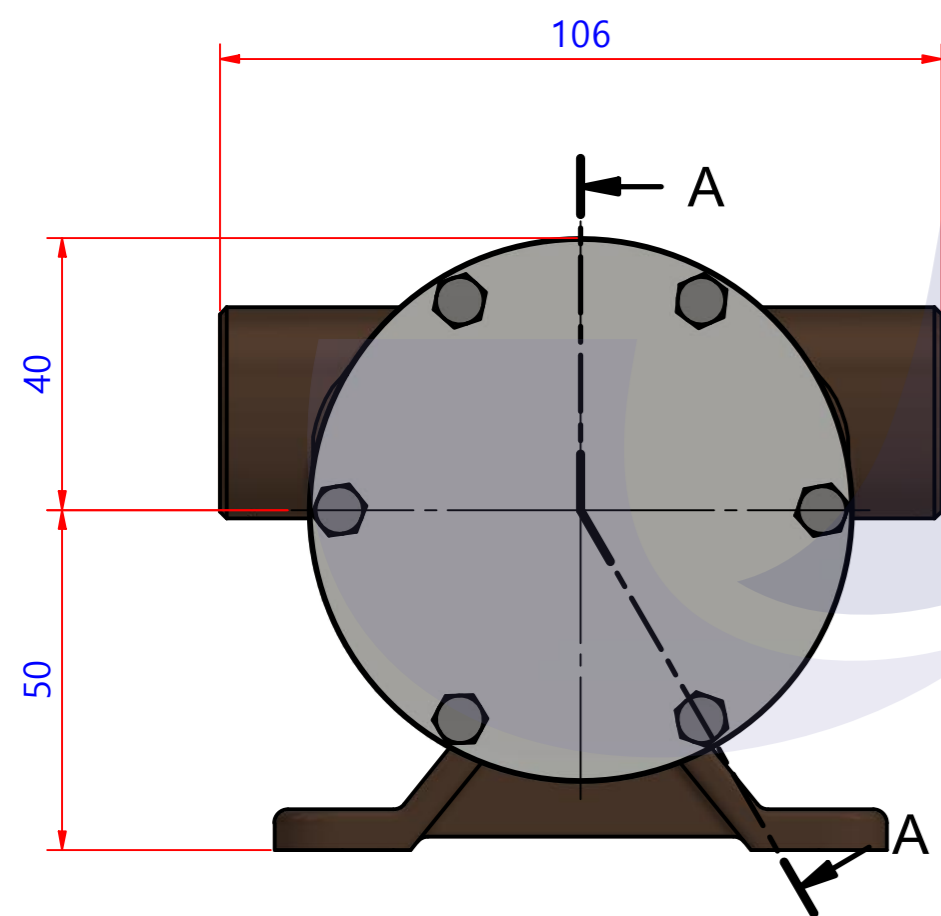

부품 리스트					
항목	수량	부품번호	주제	재질	설명
1	1	PUA0209	PUMP ASSY		JPR-20IP

Drawing by	Checked by	Approved by - date	Model Name	Date	Scale
M.J.KANG	C.I. JEON		JPR-20IP	2019-11-15	1:1
			PUMP ASSY		
			PART NUMBER	PUA0209(0)	Sheet A2
			Edition	0	

품 번	PUA0209
품 명	JPR-20IP

A: MAJOR KIT B: MINOR KIT C: CAM SET D: M-SEAL SET E: IMPELLER KIT

No.	QTY	PART NUMBER	PART NAME	A (JSK0167)	B (JSM0167)	C (CAMSET0033)	D (MCSSET0008)	E (JIKJMP013)
1	2	BER0045	BEARING	X				
2	1	BOL0080	HEX BOLT	X	X	X		
3	6	BOL0144	HEX BOLT	X	X			
4	1	CAM000101	CAM	X	X	X		
5	1	COV0071	COVER	X	X			
6	1	COV0072	BER COVER	X				
7	1	GAK0009	FIBER GASKET	X	X	X		
8	1	7100-01	RUBBER IMPELLER	X	X			X
9	1	MCS0013	CERAMIC	X	X		X	
10	1	MCS0016	CARBON	X	X		X	
11	1	ORG0044	O-RING	X				
12	1	ORG0093	O-RING	X	X			X
13	1	PBC0304	PUMP CASING					
14	1	SHA0186	SHAFT	X				
15	1	SNP0006	SNAP-RING	X	X			
16	1	SNP0009	SNAP-RING	X				
17	1	SPC0019	SPACER	X	X			
18	1	WER0006	WEAR PLATE	X				

부품 리스트					
항목	수량	부품번호	주제	재질	설명
1	1	PUA0209	PUMP ASSY		JPR-20IP

Drawing by M.J.KANG	Checked by C.I. JEON	Approved by - date	Model Name JPR-20IP	Date 2019-12-10	Scale 1:1
			PUMP ASSY		
			PART NUMBER PUA0209(0)	Edition 0	Sheet A2