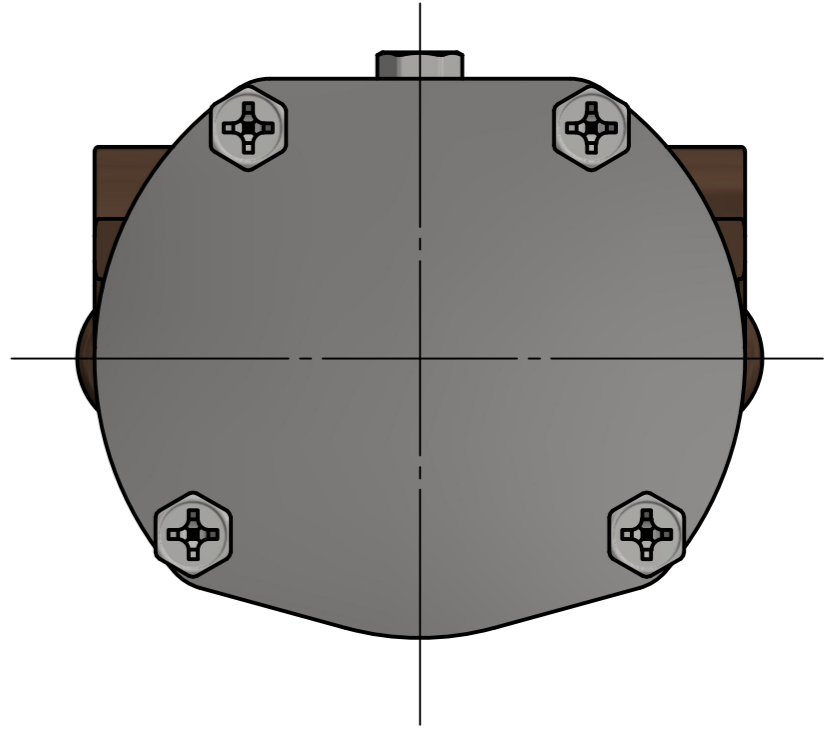

부품 리스트		주제	재질	설명
항목	수량	부품번호		
1	1	PUAKL0006	PUMP PARTS VIEW	JPR-SE7109

Drawing by C.H HWANG	Checked by C.I, JEON	Approved by - date	Model Name JPR-SE7109	Date 2022-06-02	Scale 0.65:1
		PUMP PARTS VIEW			
		PART NUMBER PUAKL0006(0)	Edition 0	Sheet A2	

품 번	PUAKL0006
품 명	JPR-SE7109

A: MAJOR KIT B: MINOR KIT C: CAM SET D: M-SEAL SET E: IMPELLER KIT

No.	QTY	PART NUMBER	PART NAME	A (JSK)	B (JSM)	C (CAMSET0029)	D (MCSSET0017)	E (JIKJMP017)
1	2	BER0046	BEARING					
2	2	BOL0037	SPRING WASHER					
3	5	BOL0080	HEX SCREW			X (1)		
4	2	BOL0143	HEX BOLT					
5	1	BOL0210	TOOTH LOCK WASHER					
6	1	BOL0211	WASHER					
7	1	BOL0214	FLANGE NUT					
8	1	CAM0029	CAM			X		
9	1	COV0039	COVER					
10	1	GAK0009	FIBER GASKET			X		
11	1	IMP0044	IMPELLER					X
12	1	KEY0023	KEY					
13	1	MCS0013	CERAMIC				X	
14	1	MCS001601	CARBON				X	
15	1	ORG0032	O-RING					X
16	1	PBC012701	PUMP CASING					
17	1	SHA0165	SHAFT					
18	1	SNP0021	SNAP-RING					
19	1	SNP0022	SNAP-RING					
20	1	SPC0019	SPACER					

부품 리스트					
항목	수량	부품번호	주제	재질	설명
1	1	PUAKL0006	PUMP ASSY		JPR-SE7109

Drawing by C.H HWANG	Checked by C.I, JEON	Approved by - date	Model Name JPR-SE7109	Date 2022-06-02	Scale 1 : 1
		PUMP ASSY			
		PART NUMBER PUAKL0006(0)	Edition 0	Sheet A2	