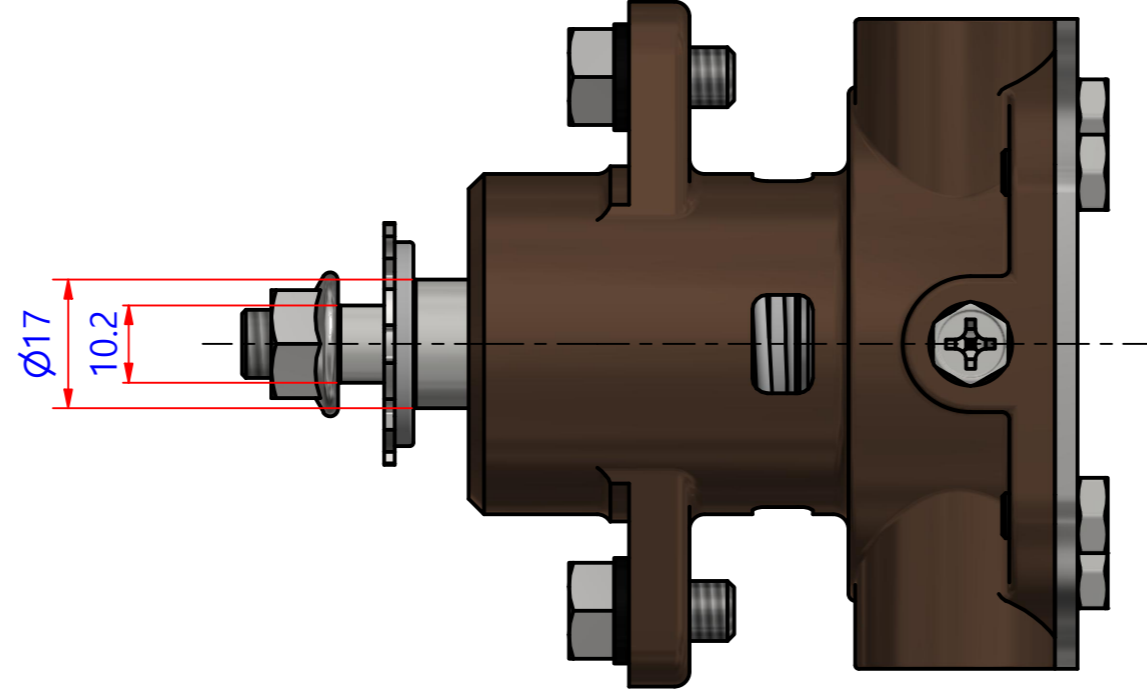

부품 리스트		주제	재질	설명
항목	수량	부품번호		
1	1	PUAKL0006	PUMP PARTS VIEW	JPR-SE7109

Drawing by C.H HWANG	Checked by C.I, JEON	Approved by - date	Model Name JPR-SE7109	Date 2022-06-02	Scale 0.65:1
		PUMP PARTS VIEW			
		PART NUMBER PUAKL0006(0)	Edition 0	Sheet A2	

품 번	PUAKL0006
품 명	JPR-SE7109

A: MAJOR KIT B: MINOR KIT C: CAM SET D: M-SEAL SET E: IMPELLER KIT

No.	QTY	PART NUMBER	PART NAME	A (JSK)	B (JSM)	C (CAMSET0029)	D (MCSSET0017)	E (JIKJMP017)
1	2	BER0046	BEARING					
2	2	BOL0037	SPRING WASHER					
3	5	BOL0080	HEX SCREW			X (1)		
4	2	BOL0143	HEX BOLT					
5	1	BOL0210	TOOTH LOCK WASHER					
6	1	BOL0211	WASHER					
7	1	BOL0214	FLANGE NUT					
8	1	CAM0029	CAM			X		
9	1	COV0039	COVER					
10	1	GAK0009	FIBER GASKET			X		
11	1	IMP0044	IMPELLER					X
12	1	KEY0023	KEY					
13	1	MCS0013	CERAMIC				X	
14	1	MCS001601	CARBON				X	
15	1	ORG0032	O-RING					X
16	1	PBC012701	PUMP CASING					
17	1	SHA0165	SHAFT					
18	1	SNP0021	SNAP-RING					
19	1	SNP0022	SNAP-RING					
20	1	SPC0019	SPACER					

부품 리스트					
항목	수량	부품번호	주제	재질	설명
1	1	PUAKL0006	PUMP ASSY		JPR-SE7109

Drawing by C.H HWANG	Checked by C.I, JEON	Approved by - date	Model Name JPR-SE7109	Date 2022-06-02	Scale 1 : 1
		PUMP ASSY			
		PART NUMBER PUAKL0006(0)	Edition 0	Sheet A2	