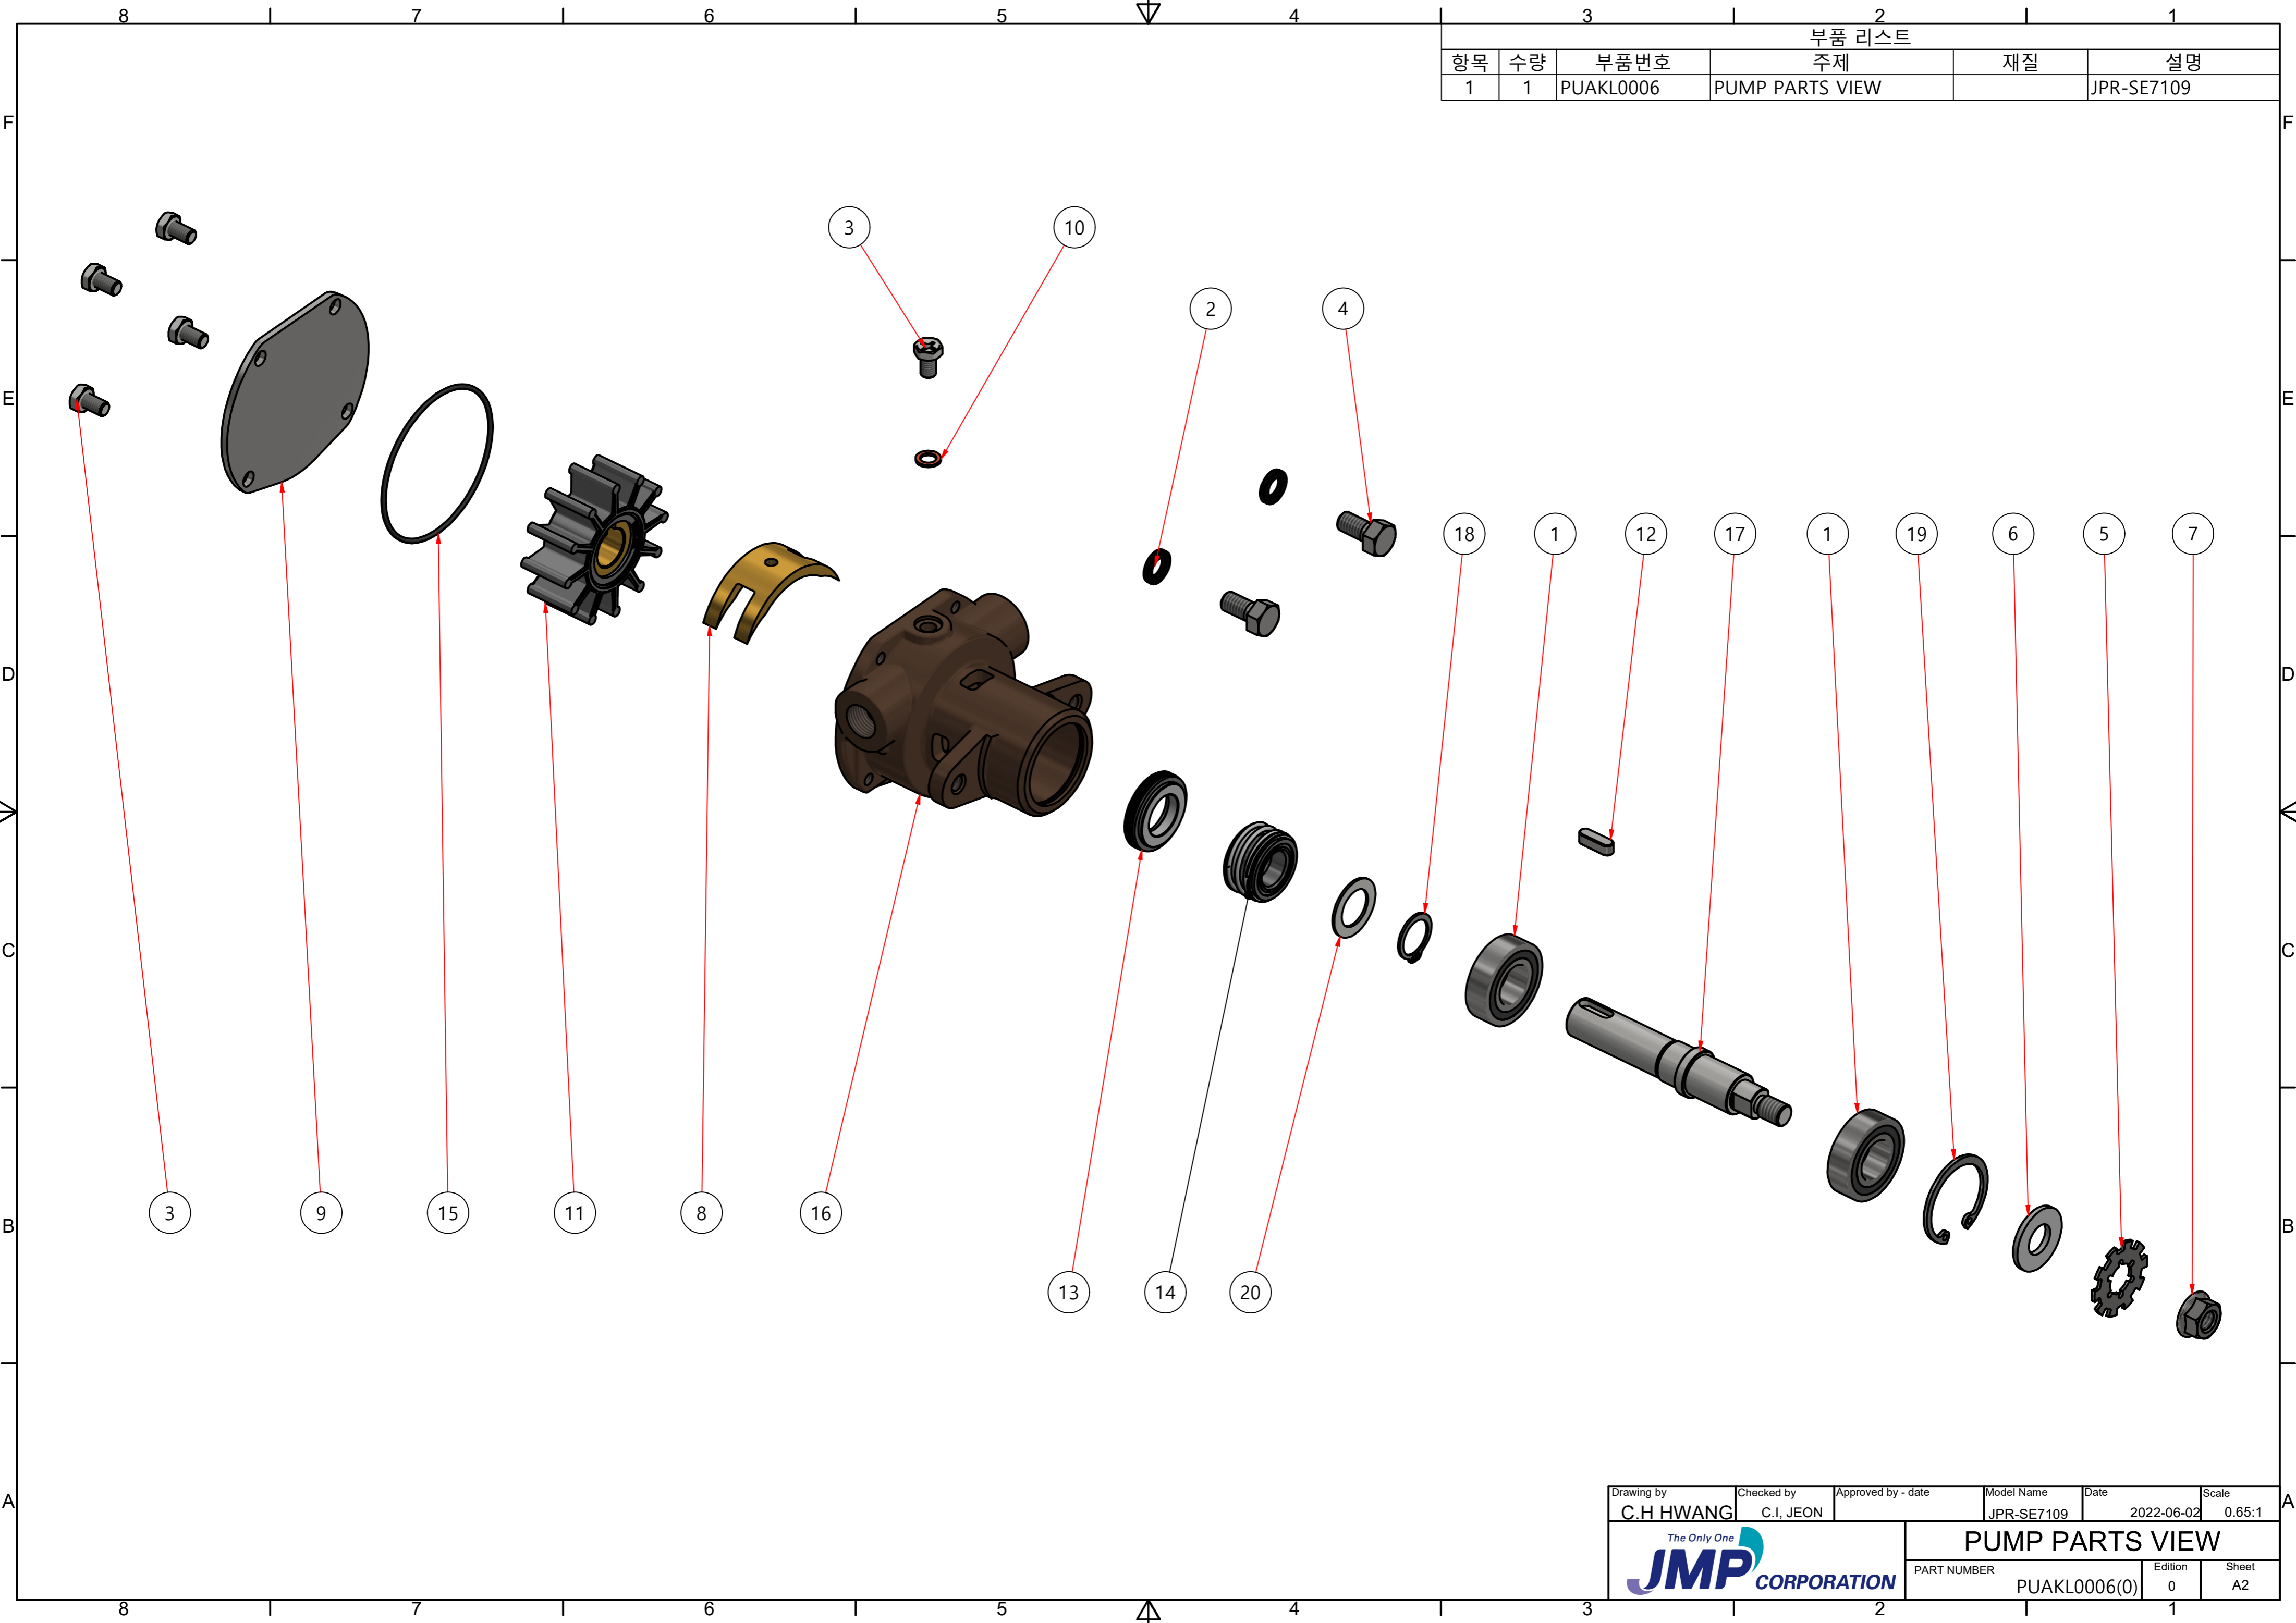

부품 리스트		주제	재질	설명
항목	수량	부품번호		
1	1	PUAKL0006	PUMP PARTS VIEW	JPR-SE7109

Drawing by C.H HWANG	Checked by C.I, JEON	Approved by - date	Model Name JPR-SE7109	Date 2022-06-02	Scale 0.65:1
		PUMP PARTS VIEW			
		PART NUMBER PUAKL0006(0)	Edition 0	Sheet A2	

품 번	PUAKL0006
품 명	JPR-SE7109

A: MAJOR KIT B: MINOR KIT C: CAM SET D: M-SEAL SET E: IMPELLER KIT

No.	QTY	PART NUMBER	PART NAME	A (JSK)	B (JSM)	C (CAMSET0029)	D (MCSSET0017)	E (JIKJMP017)
1	2	BER0046	BEARING					
2	2	BOL0037	SPRING WASHER					
3	5	BOL0080	HEX SCREW			X (1)		
4	2	BOL0143	HEX BOLT					
5	1	BOL0210	TOOTH LOCK WASHER					
6	1	BOL0211	WASHER					
7	1	BOL0214	FLANGE NUT					
8	1	CAM0029	CAM			X		
9	1	COV0039	COVER					
10	1	GAK0009	FIBER GASKET			X		
11	1	IMP0044	IMPELLER					X
12	1	KEY0023	KEY					
13	1	MCS0013	CERAMIC				X	
14	1	MCS001601	CARBON				X	
15	1	ORG0032	O-RING					X
16	1	PBC012701	PUMP CASING					
17	1	SHA0165	SHAFT					
18	1	SNP0021	SNAP-RING					
19	1	SNP0022	SNAP-RING					
20	1	SPC0019	SPACER					

부품 리스트					
항목	수량	부품번호	주제	재질	설명
1	1	PUAKL0006	PUMP ASSY		JPR-SE7109

Drawing by C.H HWANG	Checked by C.I, JEON	Approved by - date	Model Name JPR-SE7109	Date 2022-06-02	Scale 1 : 1
		PUMP ASSY			
		PART NUMBER PUAKL0006(0)	Edition 0	Sheet A2	