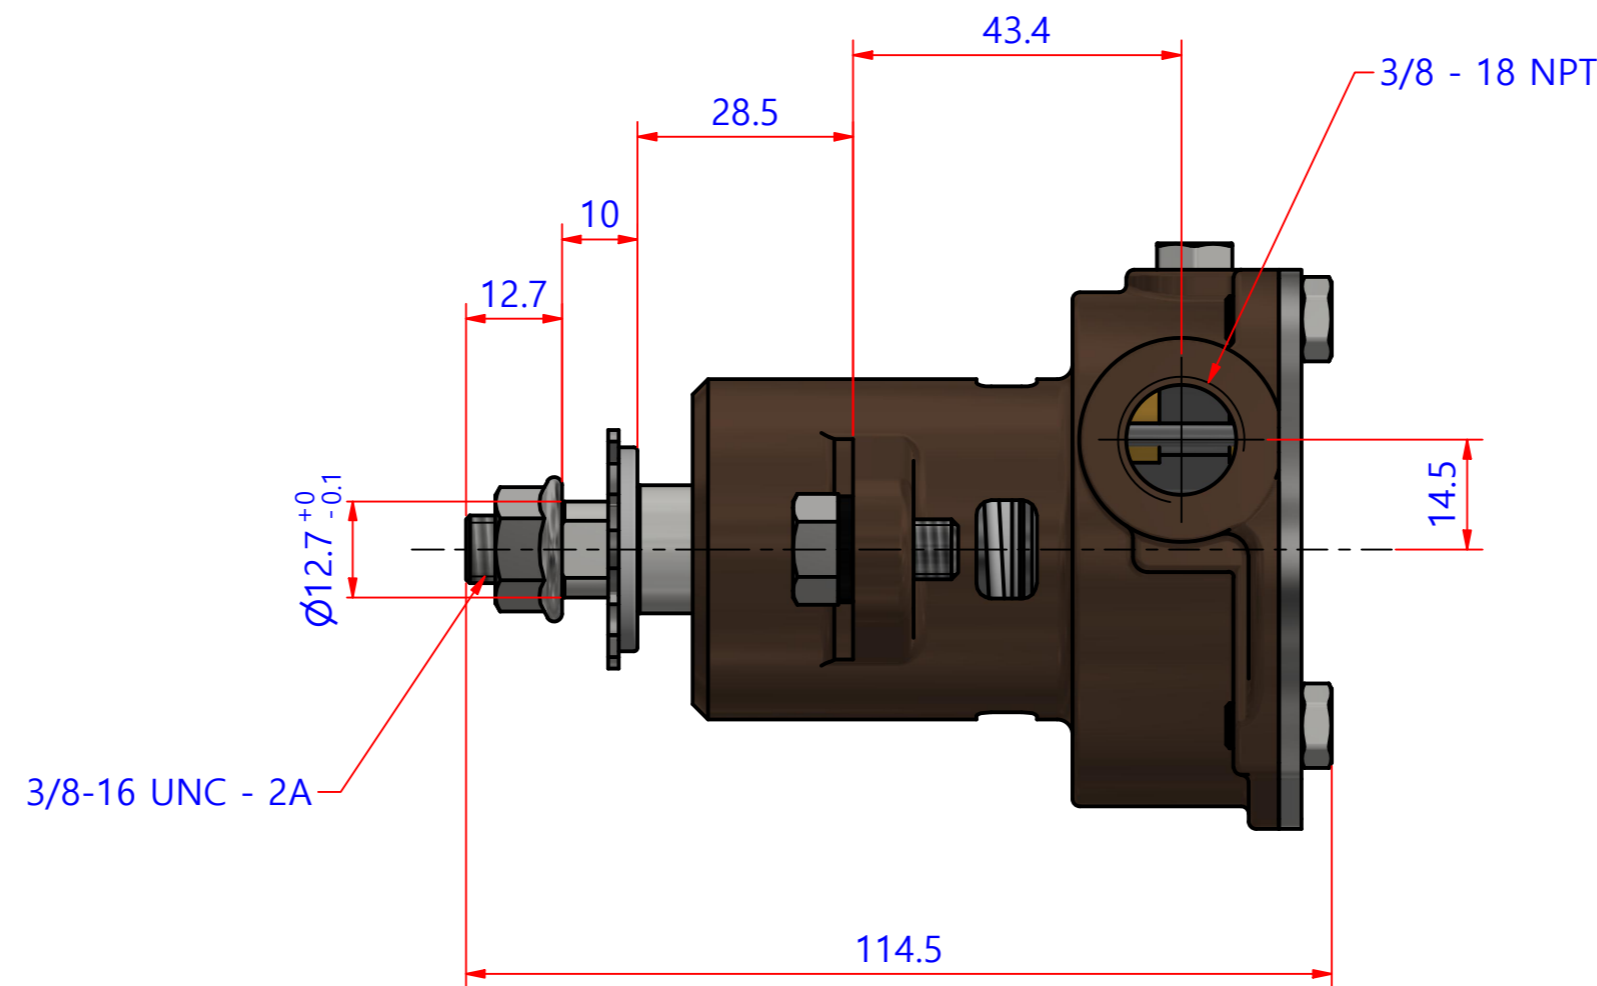

부품 리스트		주제	재질	설명
항목	수량	부품번호		
1	1	PUAKL0006	PUMP PARTS VIEW	JPR-SE7109

Drawing by C.H HWANG	Checked by C.I, JEON	Approved by - date	Model Name JPR-SE7109	Date 2022-06-02	Scale 0.65:1
		PUMP PARTS VIEW			
		PART NUMBER PUAKL0006(0)	Edition 0	Sheet A2	

품 번	PUAKL0006
품 명	JPR-SE7109

A: MAJOR KIT B: MINOR KIT C: CAM SET D: M-SEAL SET E: IMPELLER KIT

No.	QTY	PART NUMBER	PART NAME	A (JSK)	B (JSM)	C (CAMSET0029)	D (MCSSET0017)	E (JIKJMP017)
1	2	BER0046	BEARING					
2	2	BOL0037	SPRING WASHER					
3	5	BOL0080	HEX SCREW			X (1)		
4	2	BOL0143	HEX BOLT					
5	1	BOL0210	TOOTH LOCK WASHER					
6	1	BOL0211	WASHER					
7	1	BOL0214	FLANGE NUT					
8	1	CAM0029	CAM			X		
9	1	COV0039	COVER					
10	1	GAK0009	FIBER GASKET			X		
11	1	IMP0044	IMPELLER					X
12	1	KEY0023	KEY					
13	1	MCS0013	CERAMIC				X	
14	1	MCS001601	CARBON				X	
15	1	ORG0032	O-RING					X
16	1	PBC012701	PUMP CASING					
17	1	SHA0165	SHAFT					
18	1	SNP0021	SNAP-RING					
19	1	SNP0022	SNAP-RING					
20	1	SPC0019	SPACER					

부품 리스트					
항목	수량	부품번호	주제	재질	설명
1	1	PUAKL0006	PUMP ASSY		JPR-SE7109

Drawing by C.H HWANG	Checked by C.I, JEON	Approved by - date	Model Name JPR-SE7109	Date 2022-06-02	Scale 1 : 1
		PUMP ASSY			
		PART NUMBER PUAKL0006(0)	Edition 0	Sheet A2	