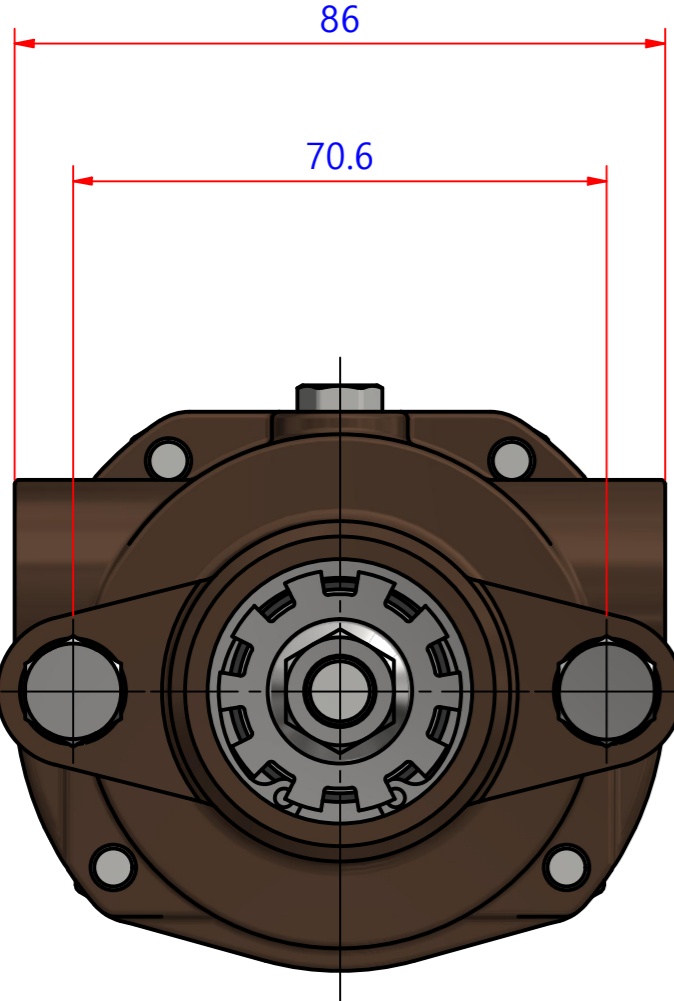

부품 리스트		주제	재질	설명
항목	수량	부품번호		
1	1	PUAKL0006	PUMP PARTS VIEW	JPR-SE7109

Drawing by C.H HWANG	Checked by C.I, JEON	Approved by - date	Model Name JPR-SE7109	Date 2022-06-02	Scale 0.65:1
		PUMP PARTS VIEW			
		PART NUMBER PUAKL0006(0)	Edition 0	Sheet A2	

품 번	PUAKL0006
품 명	JPR-SE7109

A: MAJOR KIT B: MINOR KIT C: CAM SET D: M-SEAL SET E: IMPELLER KIT

No.	QTY	PART NUMBER	PART NAME	A (JSK)	B (JSM)	C (CAMSET0029)	D (MCSSET0017)	E (JIKJMP017)
1	2	BER0046	BEARING					
2	2	BOL0037	SPRING WASHER					
3	5	BOL0080	HEX SCREW			X (1)		
4	2	BOL0143	HEX BOLT					
5	1	BOL0210	TOOTH LOCK WASHER					
6	1	BOL0211	WASHER					
7	1	BOL0214	FLANGE NUT					
8	1	CAM0029	CAM			X		
9	1	COV0039	COVER					
10	1	GAK0009	FIBER GASKET			X		
11	1	IMP0044	IMPELLER					X
12	1	KEY0023	KEY					
13	1	MCS0013	CERAMIC				X	
14	1	MCS001601	CARBON				X	
15	1	ORG0032	O-RING					X
16	1	PBC012701	PUMP CASING					
17	1	SHA0165	SHAFT					
18	1	SNP0021	SNAP-RING					
19	1	SNP0022	SNAP-RING					
20	1	SPC0019	SPACER					

부품 리스트					
항목	수량	부품번호	주제	재질	설명
1	1	PUAKL0006	PUMP ASSY		JPR-SE7109

Drawing by C.H HWANG	Checked by C.I, JEON	Approved by - date	Model Name JPR-SE7109	Date 2022-06-02	Scale 1 : 1
		PUMP ASSY			
		PART NUMBER PUAKL0006(0)	Edition 0	Sheet A2	