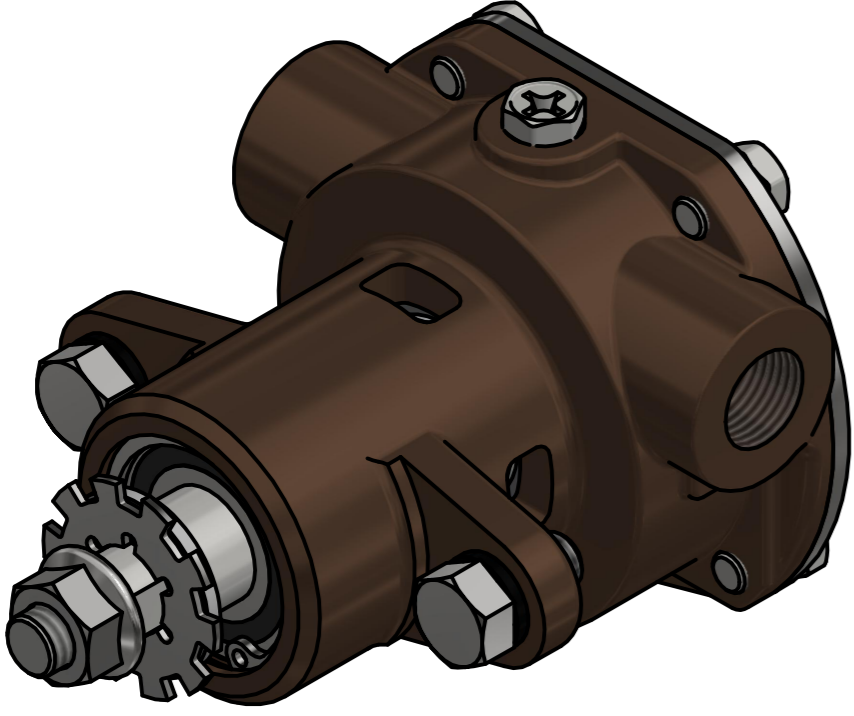

부품 리스트		주제	재질	설명
항목	수량	부품번호		
1	1	PUAKL0006	PUMP PARTS VIEW	JPR-SE7109

Drawing by C.H HWANG	Checked by C.I, JEON	Approved by - date	Model Name JPR-SE7109	Date 2022-06-02	Scale 0.65:1
		PUMP PARTS VIEW			
		PART NUMBER PUAKL0006(0)	Edition 0	Sheet A2	

품 번	PUAKL0006
품 명	JPR-SE7109

A: MAJOR KIT B: MINOR KIT C: CAM SET D: M-SEAL SET E: IMPELLER KIT

No.	QTY	PART NUMBER	PART NAME	A (JSK)	B (JSM)	C (CAMSET0029)	D (MCSSET0017)	E (JIKJMP017)
1	2	BER0046	BEARING					
2	2	BOL0037	SPRING WASHER					
3	5	BOL0080	HEX SCREW			X (1)		
4	2	BOL0143	HEX BOLT					
5	1	BOL0210	TOOTH LOCK WASHER					
6	1	BOL0211	WASHER					
7	1	BOL0214	FLANGE NUT					
8	1	CAM0029	CAM			X		
9	1	COV0039	COVER					
10	1	GAK0009	FIBER GASKET			X		
11	1	IMP0044	IMPELLER					X
12	1	KEY0023	KEY					
13	1	MCS0013	CERAMIC				X	
14	1	MCS001601	CARBON				X	
15	1	ORG0032	O-RING					X
16	1	PBC012701	PUMP CASING					
17	1	SHA0165	SHAFT					
18	1	SNP0021	SNAP-RING					
19	1	SNP0022	SNAP-RING					
20	1	SPC0019	SPACER					

부품 리스트					
항목	수량	부품번호	주제	재질	설명
1	1	PUAKL0006	PUMP ASSY		JPR-SE7109

Drawing by C.H HWANG	Checked by C.I, JEON	Approved by - date	Model Name JPR-SE7109	Date 2022-06-02	Scale 1 : 1
		PUMP ASSY			
		PART NUMBER PUAKL0006(0)	Edition 0	Sheet A2	