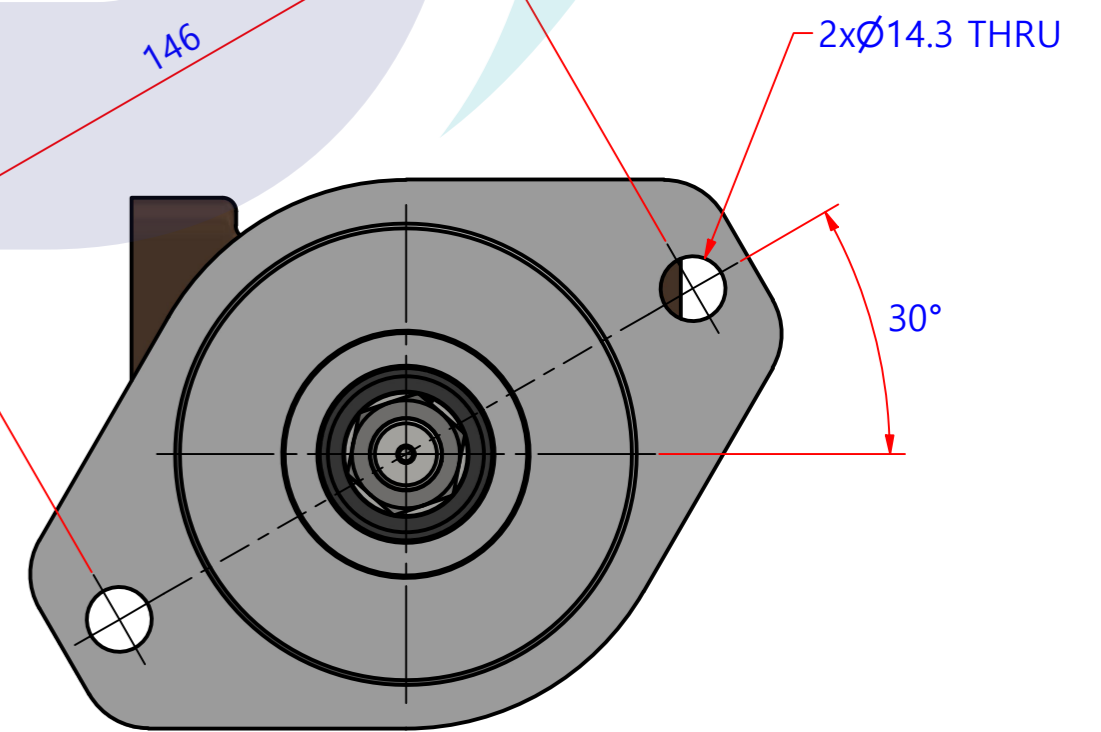

JPR-S7633

PART LIST					
No.	QTY	PART NUMBER	PART NAME	MAT	DESCRIPTION
1	1	PUA0160	PUMP ASSY		JPR-S7633

Drawing by	Checked by	Approved by - date	Model Name	Date	Scale
M.J.KANG	C.I. JEON		JPR-S7633	2017-07-31	1:1
			PUMP ASSY		
			PART NUMBER	Edition	Sheet
			PUA0160(0)	0	A2

PART No.	PUA0160
NAME	JPR-S7633

A: MAJOR KIT B: MINOR KIT C: CAM SET D: M-SEAL SET E: IMPELLER KIT

No.	QTY	PART NUMBER	PART NAME	A (JSK0133)	B (JSM0133)	C (CAMSET0031)	D (MCSSET0014)	E (JIKJMP035)
1	2	BER0039	BEARING	X				
2	3	BOL0006	HEX BOLT	X	X			
3	3	BOL0036	SPRING WASHER	X	X			
4	4	BOL0037	SPRING WASHER	X				
5	4	BOL0059	HEX BOLT	X				
6	1	BOL0099	SCREW	X	X	X		
7	1	BOL0103	SPRING WASHER	X				
8	1	BOL0193	HEX NUT	X				
9	1	CAM0031	CAM	X	X	X		
10	1	COV0036	COVER	X	X			
11	1	GAK0009	FIBER GASKET	X	X	X		
12	1	7608-01	RUBBER IMPELLER	X	X			X
13	1	KEY0031	KEY	X				
14	1	MCS0033	CERAMIC	X	X		X	
15	1	MCS0034	CARBON	X	X		X	
16	2	NIP0016	PLUG					
17	1	ORG0030	O-RING	X	X			X
18	1	PBC0144	PUMP CASING					
19	1	PBC0248	PUMP ADAPTER					
20	1	RET0055	RETAINER	X				
21	1	SHA0145	SHAFT	X				
22	1	SLI0006	SLINGER	X				
23	1	SNP000301	SNAP-RING	X	X		X	
24	1	SPC0015	SPACER	X	X		X	
25	1	SPC0034	SPACER	X				
26	1	WER0019	WEAR PLATE	X	X			

부품 리스트					
항목	수량	부품번호	주제	재질	설명
1	1	PUA0160	PUMP ASSY		JPR-S7633

Drawing by	Checked by	Approved by - date	Model Name	Date	Scale
M.J.KANG	C.I. JEON		JPR-S7633	2017-08-22	1:1
			PUMP PART VIEW		
			PART NUMBER	Edition	Sheet
			PUA0160(0)	0	A2