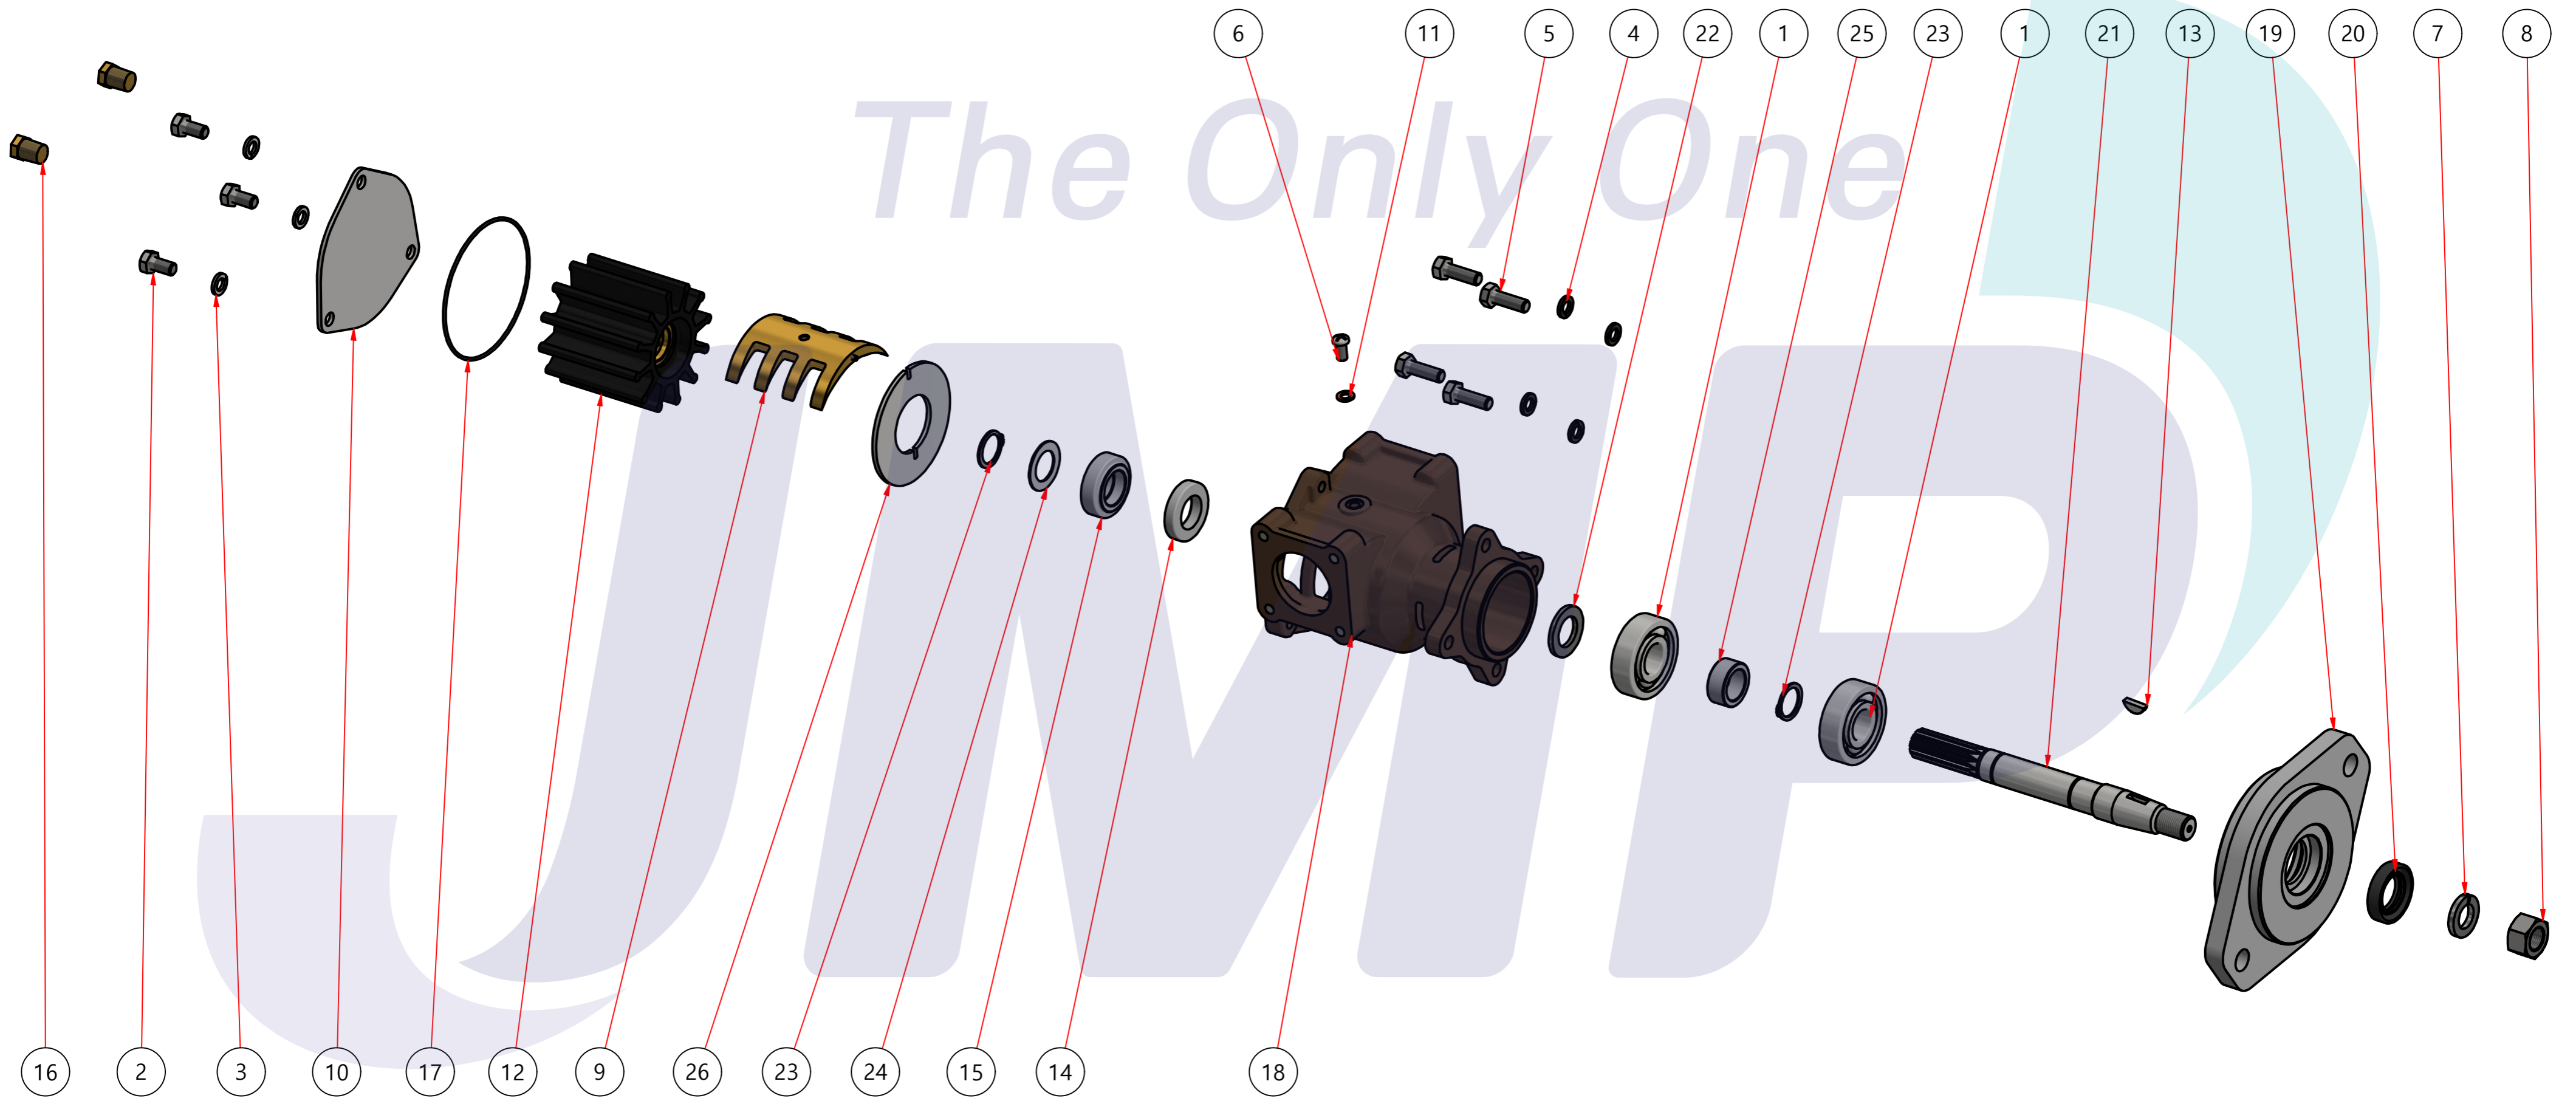

JPR-S7633

PART LIST					
No.	QTY	PART NUMBER	PART NAME	MAT	DESCRIPTION
1	1	PUA0160	PUMP ASSY		JPR-S7633

Drawing by	Checked by	Approved by - date	Model Name	Date	Scale
M.J.KANG	C.I. JEON		JPR-S7633	2017-07-31	1:1
			PUMP ASSY		
			PART NUMBER	Edition	Sheet
			PUA0160(0)	0	A2

PART No.	PUA0160
NAME	JPR-S7633

A: MAJOR KIT B: MINOR KIT C: CAM SET D: M-SEAL SET E: IMPELLER KIT

No.	QTY	PART NUMBER	PART NAME	A (JSK0133)	B (JSM0133)	C (CAMSET0031)	D (MCSSET0014)	E (JIKJMP035)
1	2	BER0039	BEARING	X				
2	3	BOL0006	HEX BOLT	X	X			
3	3	BOL0036	SPRING WASHER	X	X			
4	4	BOL0037	SPRING WASHER	X				
5	4	BOL0059	HEX BOLT	X				
6	1	BOL0099	SCREW	X	X	X		
7	1	BOL0103	SPRING WASHER	X				
8	1	BOL0193	HEX NUT	X				
9	1	CAM0031	CAM	X	X	X		
10	1	COV0036	COVER	X	X			
11	1	GAK0009	FIBER GASKET	X	X	X		
12	1	7608-01	RUBBER IMPELLER	X	X			X
13	1	KEY0031	KEY	X				
14	1	MCS0033	CERAMIC	X	X		X	
15	1	MCS0034	CARBON	X	X		X	
16	2	NIP0016	PLUG					
17	1	ORG0030	O-RING	X	X			X
18	1	PBC0144	PUMP CASING					
19	1	PBC0248	PUMP ADAPTER					
20	1	RET0055	RETAINER	X				
21	1	SHA0145	SHAFT	X				
22	1	SLI0006	SLINGER	X				
23	1	SNP000301	SNAP-RING	X	X		X	
24	1	SPC0015	SPACER	X	X		X	
25	1	SPC0034	SPACER	X				
26	1	WER0019	WEAR PLATE	X	X			

부품 리스트					
항목	수량	부품번호	주제	재질	설명
1	1	PUA0160	PUMP ASSY		JPR-S7633

Drawing by	Checked by	Approved by - date	Model Name	Date	Scale
M.J.KANG	C.I. JEON		JPR-S7633	2017-08-22	1:1
			PUMP PART VIEW		
			PART NUMBER	Edition	Sheet
			PUA0160(0)	0	A2