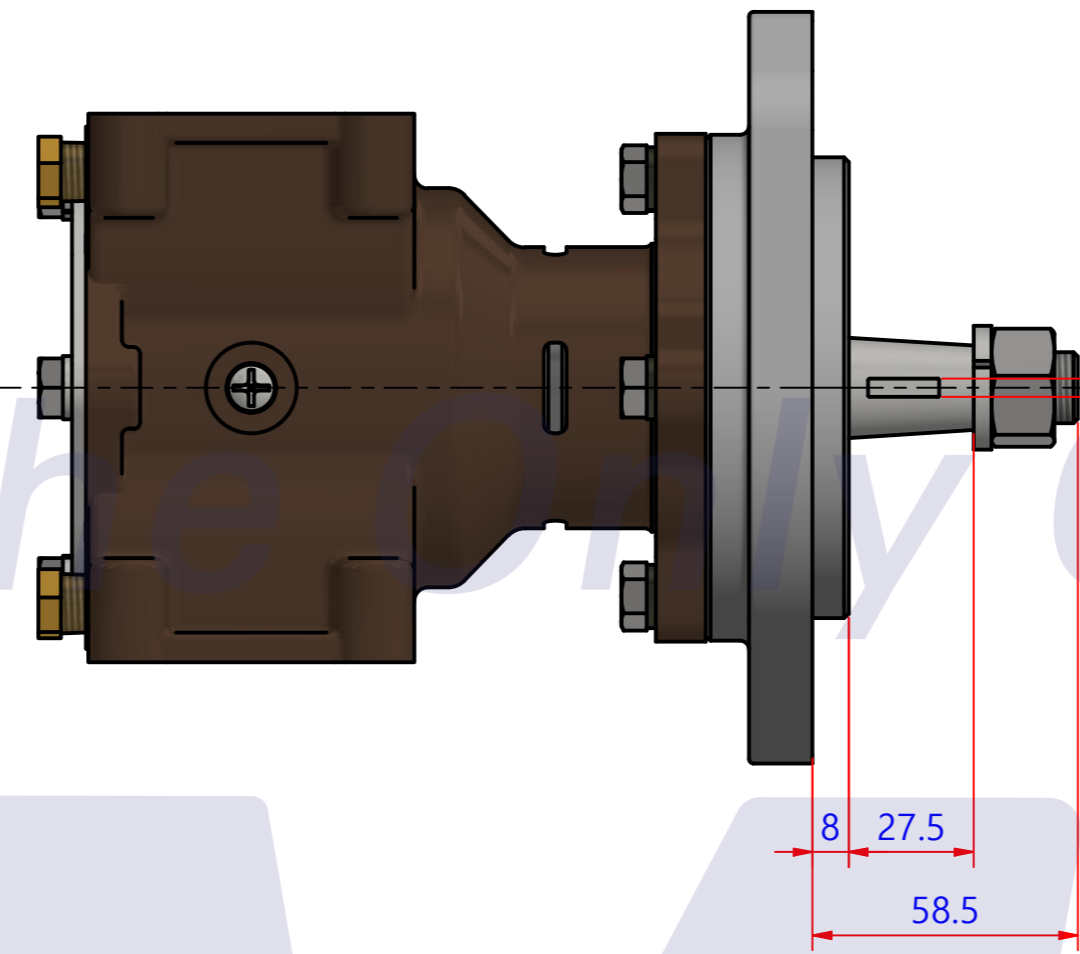

JPR-S7633

PART LIST					
No.	QTY	PART NUMBER	PART NAME	MAT	DESCRIPTION
1	1	PUA0160	PUMP ASSY		JPR-S7633

Drawing by	Checked by	Approved by - date	Model Name	Date	Scale
M.J.KANG	C.I. JEON		JPR-S7633	2017-07-31	1:1
			PUMP ASSY		
			PART NUMBER	Edition	Sheet
			PUA0160(0)	0	A2

PART No.	PUA0160
NAME	JPR-S7633

A: MAJOR KIT B: MINOR KIT C: CAM SET D: M-SEAL SET E: IMPELLER KIT

No.	QTY	PART NUMBER	PART NAME	A (JSK0133)	B (JSM0133)	C (CAMSET0031)	D (MCSSET0014)	E (JIKJMP035)
1	2	BER0039	BEARING	X				
2	3	BOL0006	HEX BOLT	X	X			
3	3	BOL0036	SPRING WASHER	X	X			
4	4	BOL0037	SPRING WASHER	X				
5	4	BOL0059	HEX BOLT	X				
6	1	BOL0099	SCREW	X	X	X		
7	1	BOL0103	SPRING WASHER	X				
8	1	BOL0193	HEX NUT	X				
9	1	CAM0031	CAM	X	X	X		
10	1	COV0036	COVER	X	X			
11	1	GAK0009	FIBER GASKET	X	X	X		
12	1	7608-01	RUBBER IMPELLER	X	X			X
13	1	KEY0031	KEY	X				
14	1	MCS0033	CERAMIC	X	X		X	
15	1	MCS0034	CARBON	X	X		X	
16	2	NIP0016	PLUG					
17	1	ORG0030	O-RING	X	X			X
18	1	PBC0144	PUMP CASING					
19	1	PBC0248	PUMP ADAPTER					
20	1	RET0055	RETAINER	X				
21	1	SHA0145	SHAFT	X				
22	1	SLI0006	SLINGER	X				
23	1	SNP000301	SNAP-RING	X	X		X	
24	1	SPC0015	SPACER	X	X		X	
25	1	SPC0034	SPACER	X				
26	1	WER0019	WEAR PLATE	X	X			

부품 리스트					
항목	수량	부품번호	주제	재질	설명
1	1	PUA0160	PUMP ASSY		JPR-S7633

Drawing by	Checked by	Approved by - date	Model Name	Date	Scale
M.J.KANG	C.I. JEON		JPR-S7633	2017-08-22	1:1
			PUMP PART VIEW		
			PART NUMBER	Edition	Sheet
			PUA0160(0)	0	A2