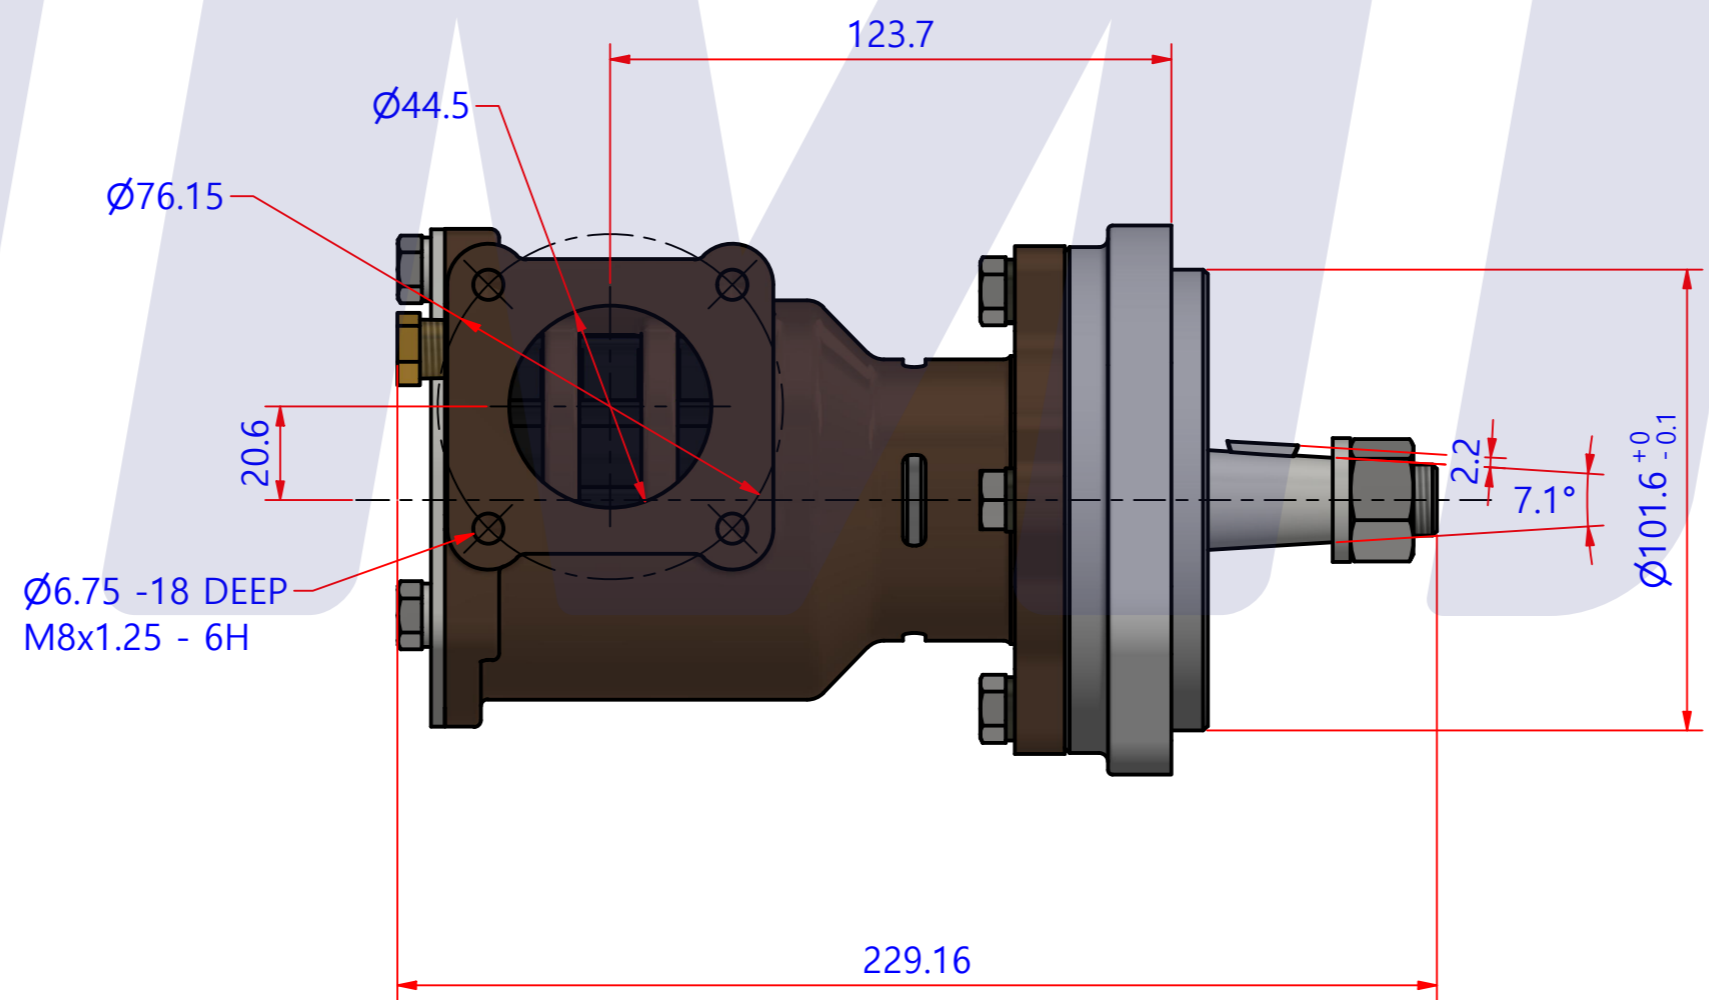

JPR-S7633

PART LIST					
No.	QTY	PART NUMBER	PART NAME	MAT	DESCRIPTION
1	1	PUA0160	PUMP ASSY		JPR-S7633

Drawing by	Checked by	Approved by - date	Model Name	Date	Scale
M.J.KANG	C.I. JEON		JPR-S7633	2017-07-31	1:1
			PUMP ASSY		
			PART NUMBER	Edition	Sheet
			PUA0160(0)	0	A2

PART No.	PUA0160
NAME	JPR-S7633

A: MAJOR KIT B: MINOR KIT C: CAM SET D: M-SEAL SET E: IMPELLER KIT

No.	QTY	PART NUMBER	PART NAME	A (JSK0133)	B (JSM0133)	C (CAMSET0031)	D (MCSSET0014)	E (JIKJMP035)
1	2	BER0039	BEARING	X				
2	3	BOL0006	HEX BOLT	X	X			
3	3	BOL0036	SPRING WASHER	X	X			
4	4	BOL0037	SPRING WASHER	X				
5	4	BOL0059	HEX BOLT	X				
6	1	BOL0099	SCREW	X	X	X		
7	1	BOL0103	SPRING WASHER	X				
8	1	BOL0193	HEX NUT	X				
9	1	CAM0031	CAM	X	X	X		
10	1	COV0036	COVER	X	X			
11	1	GAK0009	FIBER GASKET	X	X	X		
12	1	7608-01	RUBBER IMPELLER	X	X			X
13	1	KEY0031	KEY	X				
14	1	MCS0033	CERAMIC	X	X		X	
15	1	MCS0034	CARBON	X	X		X	
16	2	NIP0016	PLUG					
17	1	ORG0030	O-RING	X	X			X
18	1	PBC0144	PUMP CASING					
19	1	PBC0248	PUMP ADAPTER					
20	1	RET0055	RETAINER	X				
21	1	SHA0145	SHAFT	X				
22	1	SLI0006	SLINGER	X				
23	1	SNP000301	SNAP-RING	X	X		X	
24	1	SPC0015	SPACER	X	X		X	
25	1	SPC0034	SPACER	X				
26	1	WER0019	WEAR PLATE	X	X			

부품 리스트					
항목	수량	부품번호	주제	재질	설명
1	1	PUA0160	PUMP ASSY		JPR-S7633

Drawing by	Checked by	Approved by - date	Model Name	Date	Scale
M.J.KANG	C.I. JEON		JPR-S7633	2017-08-22	1:1
			PUMP PART VIEW		
			PART NUMBER	Edition	Sheet
			PUA0160(0)	0	A2