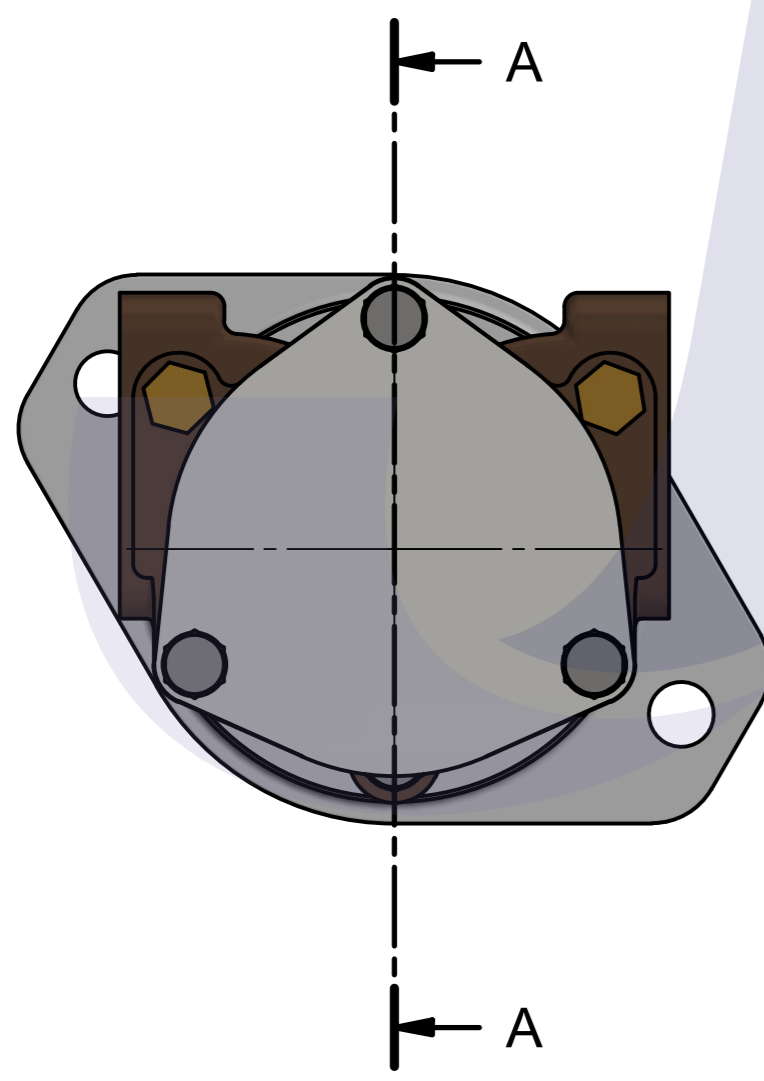

JPR-S7633

PART LIST					
No.	QTY	PART NUMBER	PART NAME	MAT	DESCRIPTION
1	1	PUA0160	PUMP ASSY		JPR-S7633

Drawing by	Checked by	Approved by - date	Model Name	Date	Scale
M.J.KANG	C.I. JEON		JPR-S7633	2017-07-31	1:1
			PUMP ASSY		
			PART NUMBER	Edition	Sheet
			PUA0160(0)	0	A2

PART No.	PUA0160
NAME	JPR-S7633

A: MAJOR KIT B: MINOR KIT C: CAM SET D: M-SEAL SET E: IMPELLER KIT

No.	QTY	PART NUMBER	PART NAME	A (JSK0133)	B (JSM0133)	C (CAMSET0031)	D (MCSSET0014)	E (JIKJMP035)
1	2	BER0039	BEARING	X				
2	3	BOL0006	HEX BOLT	X	X			
3	3	BOL0036	SPRING WASHER	X	X			
4	4	BOL0037	SPRING WASHER	X				
5	4	BOL0059	HEX BOLT	X				
6	1	BOL0099	SCREW	X	X	X		
7	1	BOL0103	SPRING WASHER	X				
8	1	BOL0193	HEX NUT	X				
9	1	CAM0031	CAM	X	X	X		
10	1	COV0036	COVER	X	X			
11	1	GAK0009	FIBER GASKET	X	X	X		
12	1	7608-01	RUBBER IMPELLER	X	X			X
13	1	KEY0031	KEY	X				
14	1	MCS0033	CERAMIC	X	X		X	
15	1	MCS0034	CARBON	X	X		X	
16	2	NIP0016	PLUG					
17	1	ORG0030	O-RING	X	X			X
18	1	PBC0144	PUMP CASING					
19	1	PBC0248	PUMP ADAPTER					
20	1	RET0055	RETAINER	X				
21	1	SHA0145	SHAFT	X				
22	1	SLI0006	SLINGER	X				
23	1	SNP000301	SNAP-RING	X	X		X	
24	1	SPC0015	SPACER	X	X		X	
25	1	SPC0034	SPACER	X				
26	1	WER0019	WEAR PLATE	X	X			

부품 리스트					
항목	수량	부품번호	주제	재질	설명
1	1	PUA0160	PUMP ASSY		JPR-S7633

Drawing by	Checked by	Approved by - date	Model Name	Date	Scale
M.J.KANG	C.I. JEON		JPR-S7633	2017-08-22	1:1
			PUMP PART VIEW		
			PART NUMBER	Edition	Sheet
			PUA0160(0)	0	A2