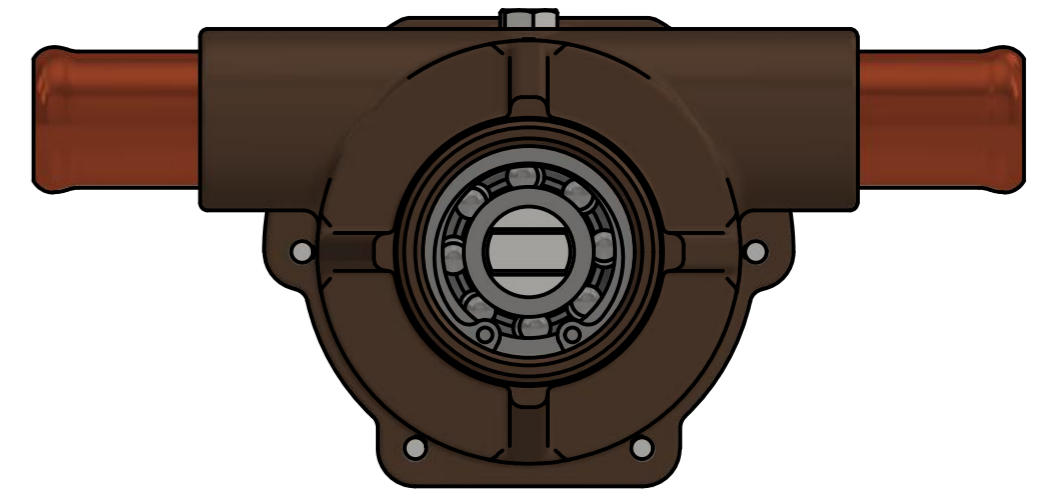

부품 리스트					
항목	수량	부품번호	주제	재질	설명
1	1	PUA0206	PUMP ASSY		JPR-KU08IH

Drawing by	Checked by	Approved by - date	Model Name	Date	Scale
M.J.KANG	C.I. JEON		JPR-KU08IH	2018-01-16	1:1
			PUMP ASSY		
			PART NUMBER	PUA0206(0)	Sheet A2
			Edition	0	

품번	PUA0206
품명	JPR-KU08IH

A: MAJOR KIT B: MINOR KIT C: CAM SET D: IMPELLER KIT

No.	QTY	PART NUMBER	PART NAME	A (JSK0164)	B (JSM0164)	C (CAMSET0035)	D (JIKJMP005)
1	2	BER0048	BEARING	X			
2	7	BOL0144	HEX SCREW	X	X	X (1)	
3	1	BOL0162	BRONZE WASHER	X	X	X	
4	1	CAM0034	CAM	X	X	X	
5	1	COV0048	COVER	X	X		
6	1	GAK0052	GASKET	X	X		X
7	1	7050-01	RUBBER IMPELLER	X	X		X
8	2	NIP0035	HOSE NIPPLE				
9	1	ORG0053	O-RING	X	X		
10	1	ORG0092	O-RING	X			
11	1	PBC0301	PUMP CASING				
12	2	RET0048	RETAINER	X	X (1)		
13	1	SHA0184	SHAFT	X			
14	1	SNP0024	SNAP-RING	X			
15	1	SPC0029	SPACER WASHER	X	X		

부품 리스트					
항목	수량	부품번호	주제	재질	설명
1	1	PUA0206	PUMP ASSY		JPR-KU08IH

Drawing by	Checked by	Approved by - date	Model Name	Date	Scale
M.J.KANG	C.I. JEON		JPR-KU08IH	2019-12-10	1:1
			PUMP ASSY		
			PART NUMBER	Edition	Sheet
			PUA0206(0)	0	A2