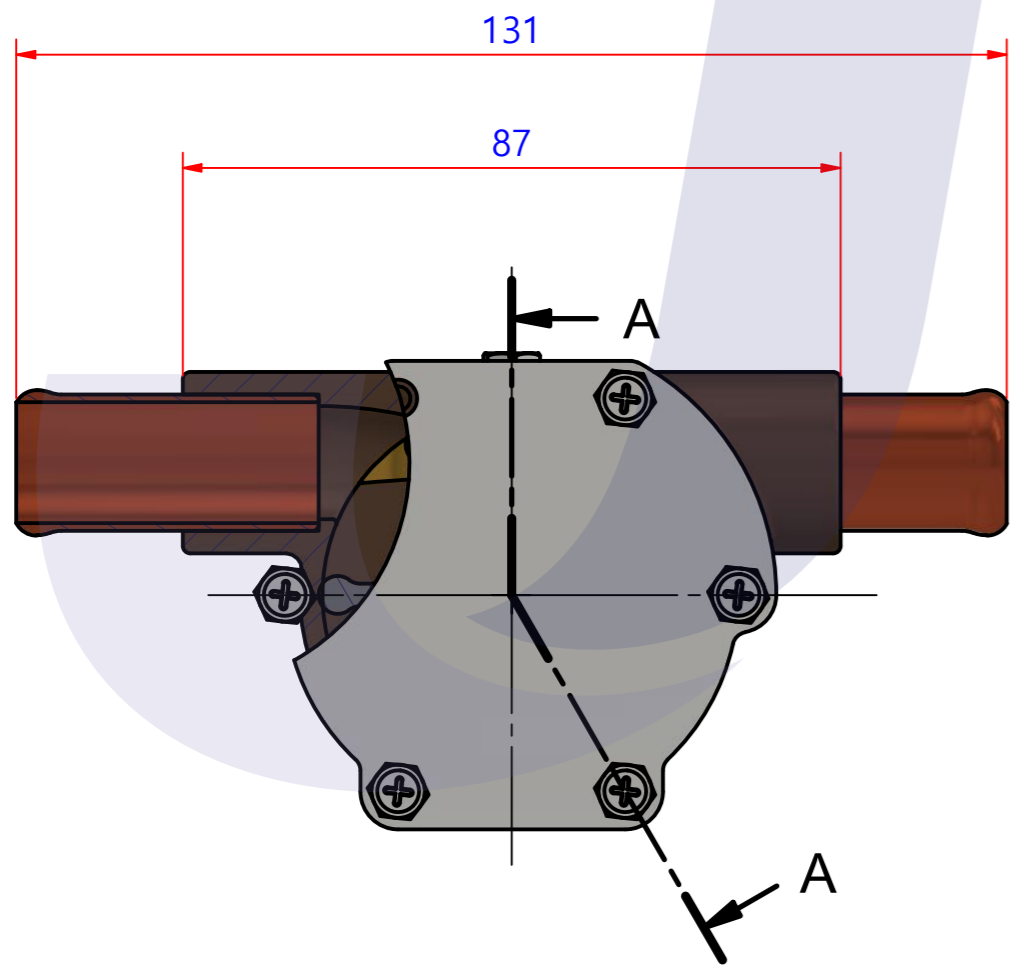

부품 리스트					
항목	수량	부품번호	주제	재질	설명
1	1	PUA0206	PUMP ASSY		JPR-KU08IH

Drawing by	Checked by	Approved by - date	Model Name	Date	Scale
M.J.KANG	C.I. JEON		JPR-KU08IH	2018-01-16	1:1
			PUMP ASSY		
			PART NUMBER	PUA0206(0)	Sheet A2
			Edition	0	

품번	PUA0206
품명	JPR-KU08IH

A: MAJOR KIT B: MINOR KIT C: CAM SET D: IMPELLER KIT

No.	QTY	PART NUMBER	PART NAME	A (JSK0164)	B (JSM0164)	C (CAMSET0035)	D (JIKJMP005)
1	2	BER0048	BEARING	X			
2	7	BOL0144	HEX SCREW	X	X	X (1)	
3	1	BOL0162	BRONZE WASHER	X	X	X	
4	1	CAM0034	CAM	X	X	X	
5	1	COV0048	COVER	X	X		
6	1	GAK0052	GASKET	X	X		X
7	1	7050-01	RUBBER IMPELLER	X	X		X
8	2	NIP0035	HOSE NIPPLE				
9	1	ORG0053	O-RING	X	X		
10	1	ORG0092	O-RING	X			
11	1	PBC0301	PUMP CASING				
12	2	RET0048	RETAINER	X	X (1)		
13	1	SHA0184	SHAFT	X			
14	1	SNP0024	SNAP-RING	X			
15	1	SPC0029	SPACER WASHER	X	X		

부품 리스트					
항목	수량	부품번호	주제	재질	설명
1	1	PUA0206	PUMP ASSY		JPR-KU08IH

Drawing by	Checked by	Approved by - date	Model Name	Date	Scale
M.J.KANG	C.I. JEON		JPR-KU08IH	2019-12-10	1:1
			PUMP ASSY		
			PART NUMBER	Edition	Sheet
			PUA0206(0)	0	A2