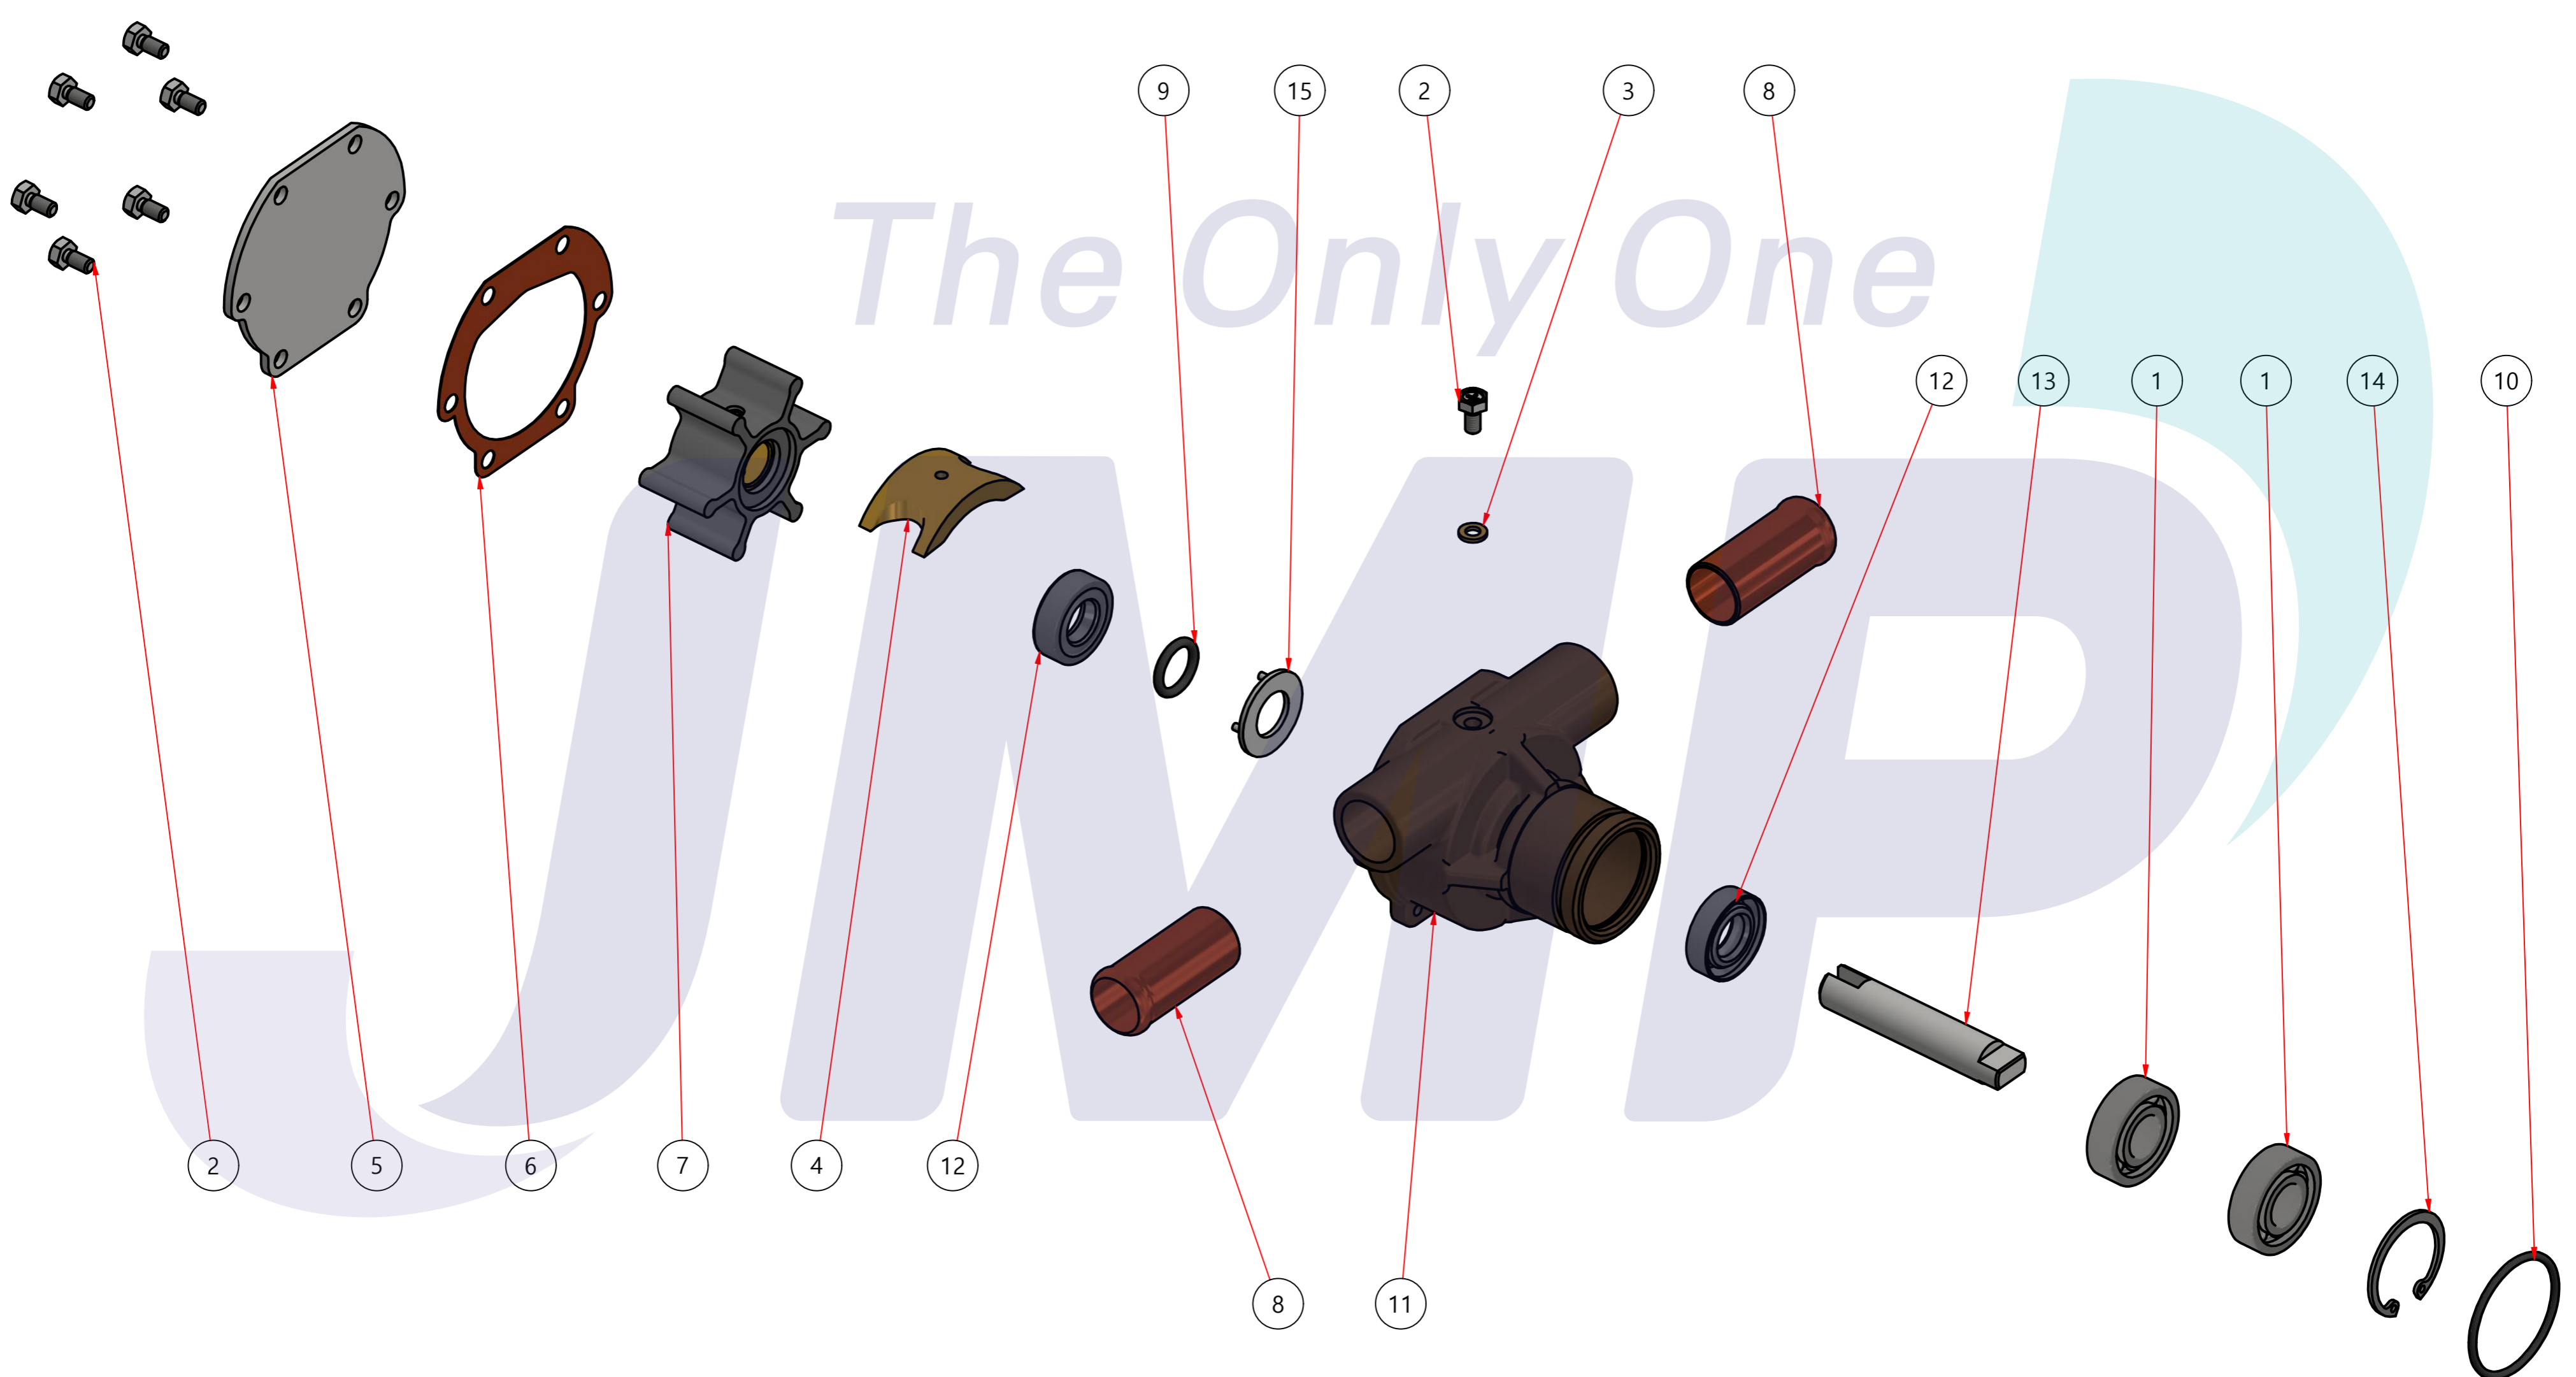

부품 리스트					
항목	수량	부품번호	주제	재질	설명
1	1	PUA0206	PUMP ASSY		JPR-KU08IH

Drawing by	Checked by	Approved by - date	Model Name	Date	Scale
M.J.KANG	C.I. JEON		JPR-KU08IH	2018-01-16	1:1
			PUMP ASSY		
			PART NUMBER	PUA0206(0)	Sheet A2
			Edition	0	

품번	PUA0206
품명	JPR-KU08IH

A: MAJOR KIT B: MINOR KIT C: CAM SET D: IMPELLER KIT

No.	QTY	PART NUMBER	PART NAME	A (JSK0164)	B (JSM0164)	C (CAMSET0035)	D (JIKJMP005)
1	2	BER0048	BEARING	X			
2	7	BOL0144	HEX SCREW	X	X	X (1)	
3	1	BOL0162	BRONZE WASHER	X	X	X	
4	1	CAM0034	CAM	X	X	X	
5	1	COV0048	COVER	X	X		
6	1	GAK0052	GASKET	X	X		X
7	1	7050-01	RUBBER IMPELLER	X	X		X
8	2	NIP0035	HOSE NIPPLE				
9	1	ORG0053	O-RING	X	X		
10	1	ORG0092	O-RING	X			
11	1	PBC0301	PUMP CASING				
12	2	RET0048	RETAINER	X	X (1)		
13	1	SHA0184	SHAFT	X			
14	1	SNP0024	SNAP-RING	X			
15	1	SPC0029	SPACER WASHER	X	X		

부품 리스트					
항목	수량	부품번호	주제	재질	설명
1	1	PUA0206	PUMP ASSY		JPR-KU08IH

Drawing by	Checked by	Approved by - date	Model Name	Date	Scale
M.J.KANG	C.I. JEON		JPR-KU08IH	2019-12-10	1:1
			PUMP ASSY		
			PART NUMBER	Edition	Sheet
			PUA0206(0)	0	A2