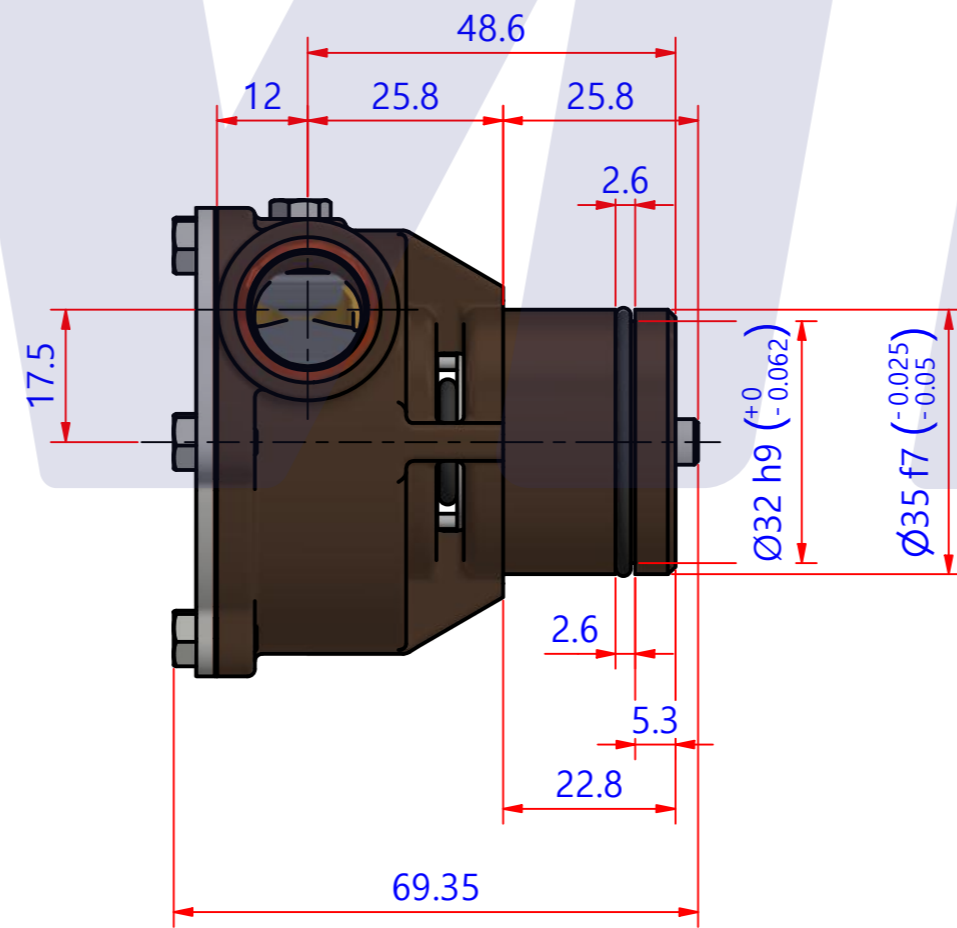

부품 리스트					
항목	수량	부품번호	주제	재질	설명
1	1	PUA0206	PUMP ASSY		JPR-KU08IH

Drawing by	Checked by	Approved by - date	Model Name	Date	Scale
M.J.KANG	C.I. JEON		JPR-KU08IH	2018-01-16	1:1
			PUMP ASSY		
			PART NUMBER	PUA0206(0)	Sheet A2
			Edition	0	

품번	PUA0206
품명	JPR-KU08IH

A: MAJOR KIT B: MINOR KIT C: CAM SET D: IMPELLER KIT

No.	QTY	PART NUMBER	PART NAME	A (JSK0164)	B (JSM0164)	C (CAMSET0035)	D (JIKJMP005)
1	2	BER0048	BEARING	X			
2	7	BOL0144	HEX SCREW	X	X	X (1)	
3	1	BOL0162	BRONZE WASHER	X	X	X	
4	1	CAM0034	CAM	X	X	X	
5	1	COV0048	COVER	X	X		
6	1	GAK0052	GASKET	X	X		X
7	1	7050-01	RUBBER IMPELLER	X	X		X
8	2	NIP0035	HOSE NIPPLE				
9	1	ORG0053	O-RING	X	X		
10	1	ORG0092	O-RING	X			
11	1	PBC0301	PUMP CASING				
12	2	RET0048	RETAINER	X	X (1)		
13	1	SHA0184	SHAFT	X			
14	1	SNP0024	SNAP-RING	X			
15	1	SPC0029	SPACER WASHER	X	X		

부품 리스트					
항목	수량	부품번호	주제	재질	설명
1	1	PUA0206	PUMP ASSY		JPR-KU08IH

Drawing by	Checked by	Approved by - date	Model Name	Date	Scale
M.J.KANG	C.I. JEON		JPR-KU08IH	2019-12-10	1:1
			PUMP ASSY		
			PART NUMBER	Edition	Sheet
			PUA0206(0)	0	A2