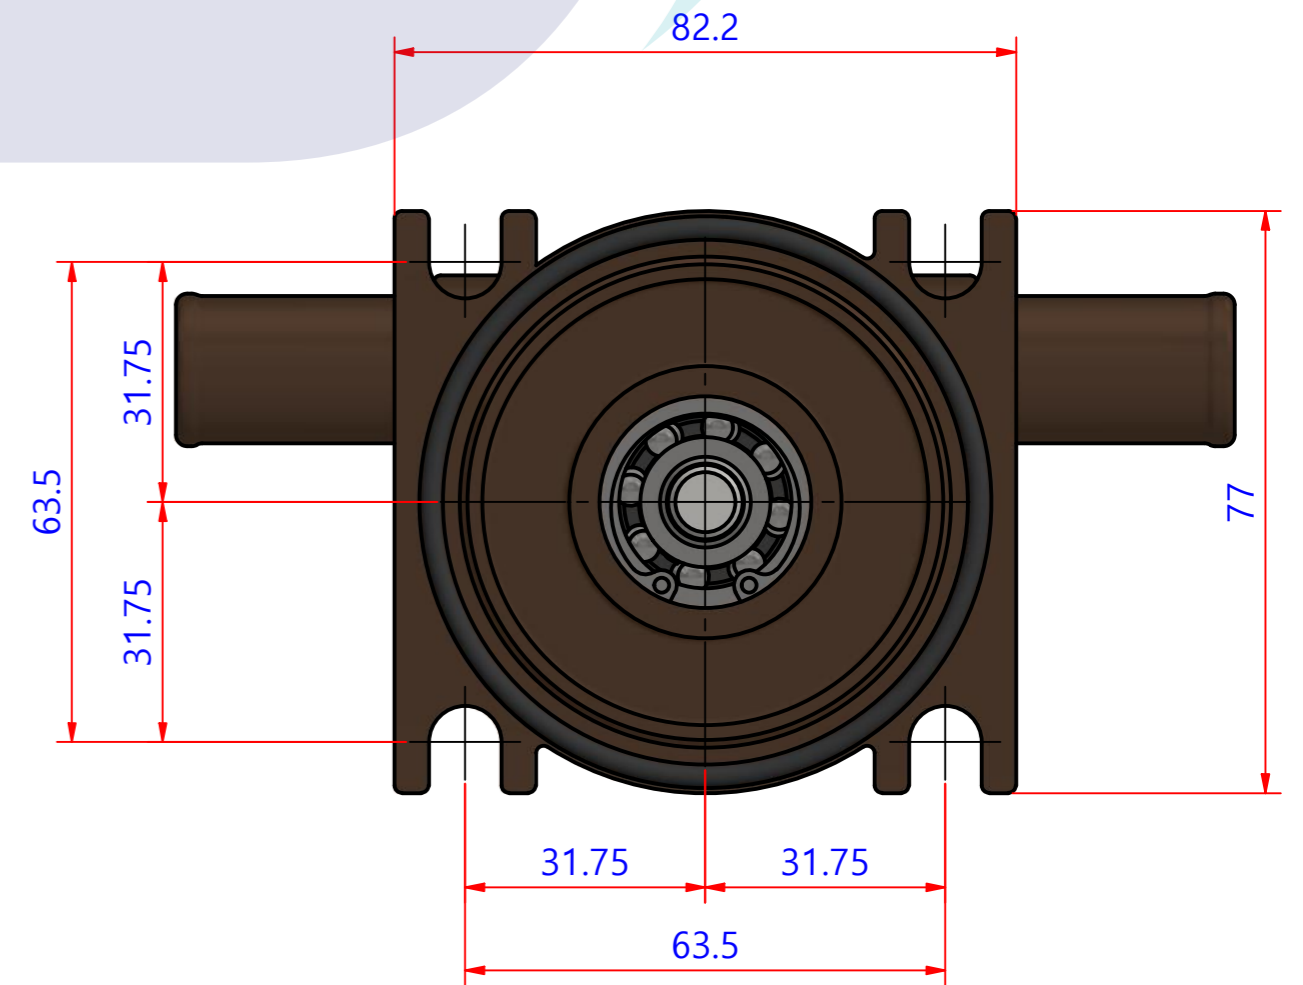

부품 리스트					
항목	수량	부품번호	주제	재질	설명
1	1	PUA0115	PUMP ASSY		JPR-VP0010DB

Drawing by	Checked by	Approved by - date	Model Name	Date	Scale
강 명진	C.I, JEON		JPR-VP0010DB	2020-04-22	1:1
			PUMP ASSY		
			PART NUMBER	PUA0115(0)	Sheet A2
			Edition	0	

품번	PUA0115
품명	JPR-VP0010DB

A: MAJOR KIT B: MINOR KIT C: CAM SET D: IMPELLER KIT

No.	QTY	PART NUMBER	PART NAME	A (JSK0092)	B (JSM0073)	C (CAMSET0035)	D (JIKJMP006)
1	2	BER0048	BEARING	X			
2	7	BOL0144	HEX BOLT	X	X	X (1)	
3	1	BOL0162	BRONZE WASHER	X	X	X	
4	1	CAM0034	CAM	X	X	X	
5	1	COV0048	COVER	X	X		
6	1	GAK0052	GASKET	X	X		X
7	1	7051-01	RUBBER IMPELLER	X	X		X
8	1	ORG0007	O-RING	X			
9	1	ORG0053	O-RING	X			
10	1	PBC0196	PUMP CASING				
11	2	RET0048	RETAINER	X	X (1)		
12	1	SHA0108	SHAFT	X			
13	1	SNP0024	SNAP-RING	X			
14	1	SNP0027	SNAP-RING	X			
15	1	SPC0027	SPACER	X			
16	1	SPC0029	SPACER WASHER	X			

PART LIST					
항목	수량	부품번호	주제	재질	설명
1	1	PUA0115	PUMP ASSY		JPR-VP0010DB

Drawing by	Checked by	Approved by - date	Model Name	Date	Scale
강 명진	Y.D. JEON		JPR-VP0010DB	2015-10-14	1 : 1
			PUMP PART'S VIEW		
			PART NUMBER	Edition	Sheet
			PUA0115(0)	0	A2