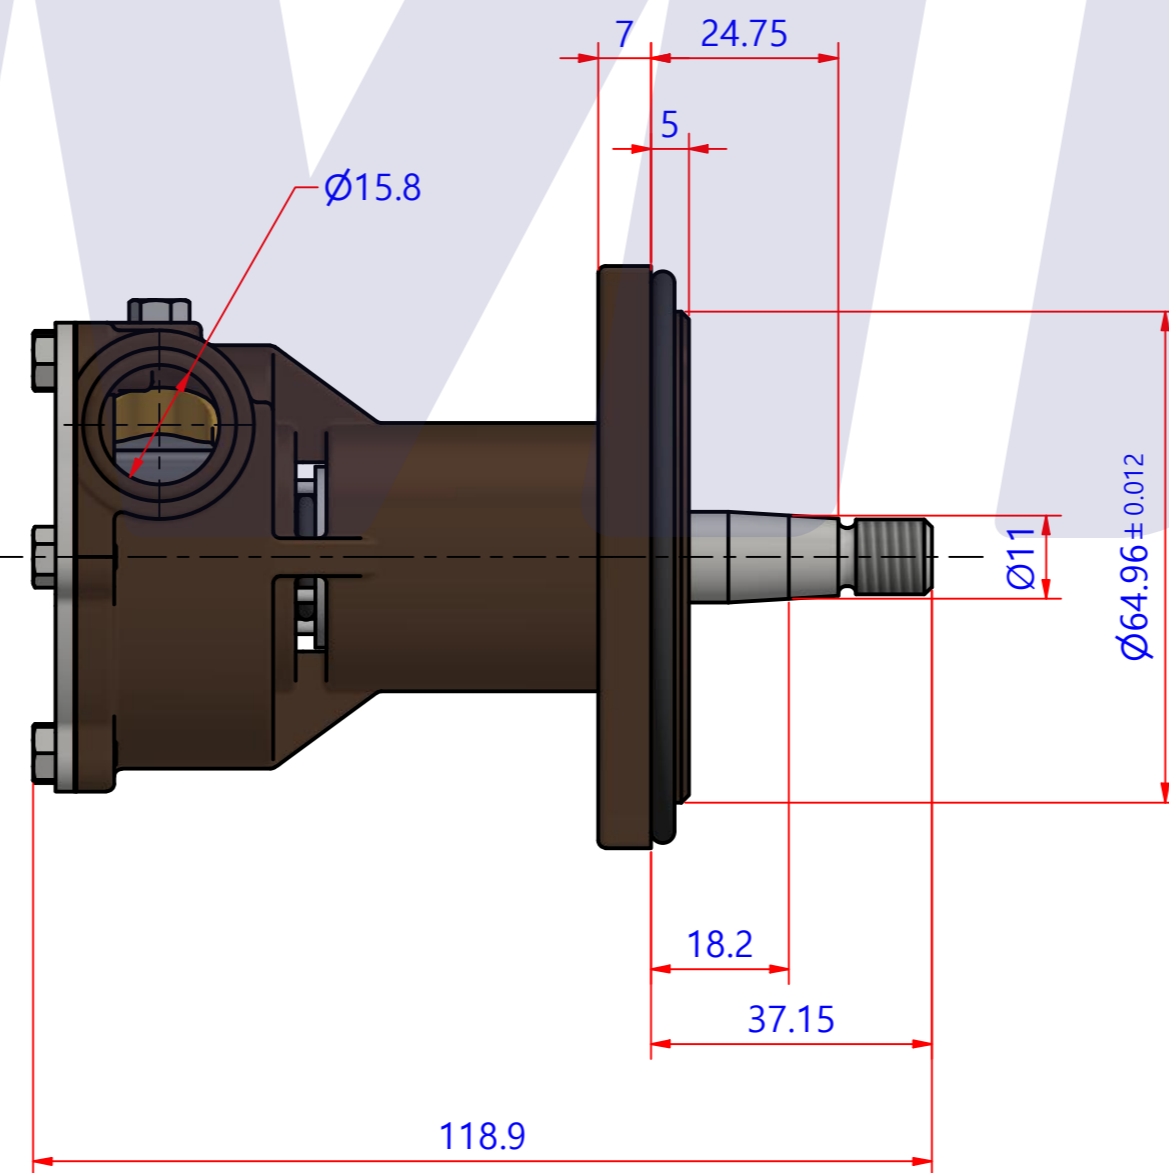

부품 리스트					
항목	수량	부품번호	주제	재질	설명
1	1	PUA0115	PUMP ASSY		JPR-VP0010DB

Drawing by	Checked by	Approved by - date	Model Name	Date	Scale
강 명진	C.I, JEON		JPR-VP0010DB	2020-04-22	1:1
			PUMP ASSY		
			PART NUMBER	PUA0115(0)	Sheet A2
			Edition	0	

품번	PUA0115
품명	JPR-VP0010DB

A: MAJOR KIT B: MINOR KIT C: CAM SET D: IMPELLER KIT

No.	QTY	PART NUMBER	PART NAME	A (JSK0092)	B (JSM0073)	C (CAMSET0035)	D (JIKJMP006)
1	2	BER0048	BEARING	X			
2	7	BOL0144	HEX BOLT	X	X	X (1)	
3	1	BOL0162	BRONZE WASHER	X	X	X	
4	1	CAM0034	CAM	X	X	X	
5	1	COV0048	COVER	X	X		
6	1	GAK0052	GASKET	X	X		X
7	1	7051-01	RUBBER IMPELLER	X	X		X
8	1	ORG0007	O-RING	X			
9	1	ORG0053	O-RING	X			
10	1	PBC0196	PUMP CASING				
11	2	RET0048	RETAINER	X	X (1)		
12	1	SHA0108	SHAFT	X			
13	1	SNP0024	SNAP-RING	X			
14	1	SNP0027	SNAP-RING	X			
15	1	SPC0027	SPACER	X			
16	1	SPC0029	SPACER WASHER	X			

PART LIST					
항목	수량	부품번호	주제	재질	설명
1	1	PUA0115	PUMP ASSY		JPR-VP0010DB

Drawing by	Checked by	Approved by - date	Model Name	Date	Scale
강 명진	Y.D. JEON		JPR-VP0010DB	2015-10-14	1 : 1
			PUMP PART'S VIEW		
			PART NUMBER	Edition	Sheet
			PUA0115(0)	0	A2