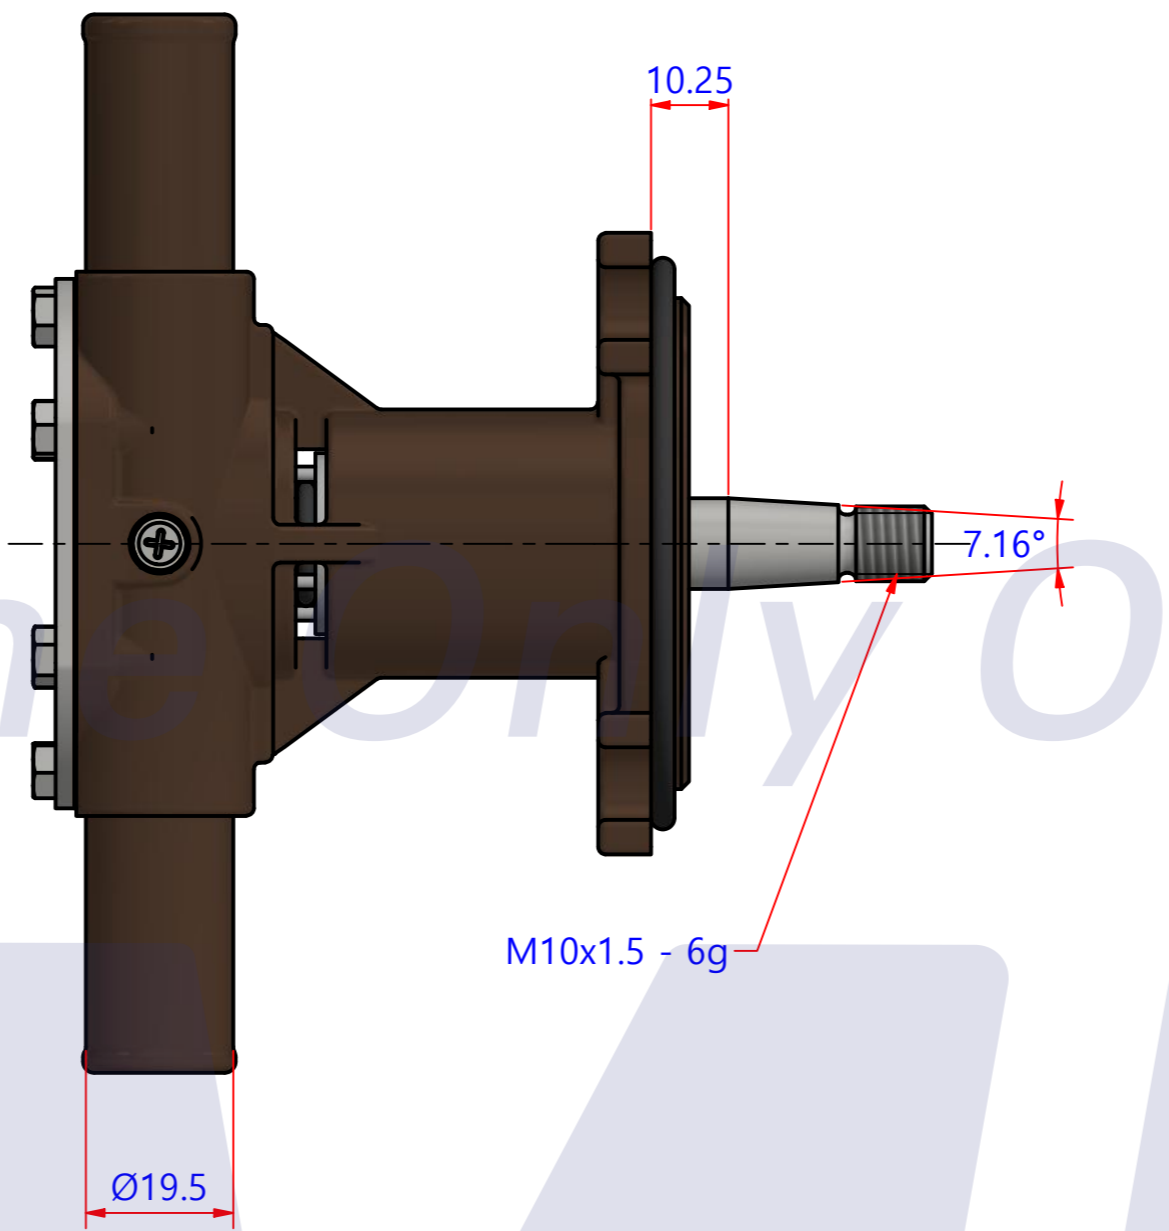

부품 리스트					
항목	수량	부품번호	주제	재질	설명
1	1	PUA0115	PUMP ASSY		JPR-VP0010DB

Drawing by	Checked by	Approved by - date	Model Name	Date	Scale
강 명진	C.I, JEON		JPR-VP0010DB	2020-04-22	1:1
			PUMP ASSY		
			PART NUMBER	PUA0115(0)	Sheet A2
			Edition	0	

품번	PUA0115
품명	JPR-VP0010DB

A: MAJOR KIT B: MINOR KIT C: CAM SET D: IMPELLER KIT

No.	QTY	PART NUMBER	PART NAME	A (JSK0092)	B (JSM0073)	C (CAMSET0035)	D (JIKJMP006)
1	2	BER0048	BEARING	X			
2	7	BOL0144	HEX BOLT	X	X	X (1)	
3	1	BOL0162	BRONZE WASHER	X	X	X	
4	1	CAM0034	CAM	X	X	X	
5	1	COV0048	COVER	X	X		
6	1	GAK0052	GASKET	X	X		X
7	1	7051-01	RUBBER IMPELLER	X	X		X
8	1	ORG0007	O-RING	X			
9	1	ORG0053	O-RING	X			
10	1	PBC0196	PUMP CASING				
11	2	RET0048	RETAINER	X	X (1)		
12	1	SHA0108	SHAFT	X			
13	1	SNP0024	SNAP-RING	X			
14	1	SNP0027	SNAP-RING	X			
15	1	SPC0027	SPACER	X			
16	1	SPC0029	SPACER WASHER	X			

PART LIST					
항목	수량	부품번호	주제	재질	설명
1	1	PUA0115	PUMP ASSY		JPR-VP0010DB

Drawing by	Checked by	Approved by - date	Model Name	Date	Scale
강 명진	Y.D. JEON		JPR-VP0010DB	2015-10-14	1 : 1
			PUMP PART'S VIEW		
			PART NUMBER	Edition	Sheet
			PUA0115(0)	0	A2