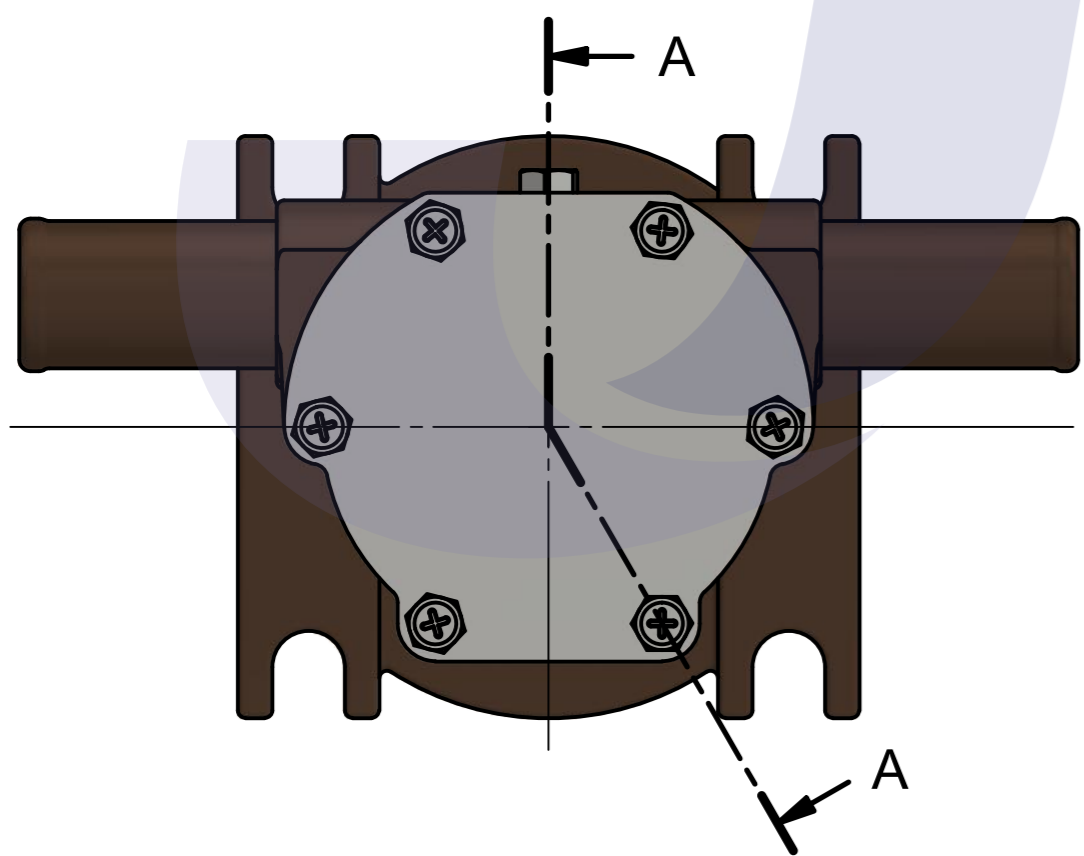

부품 리스트					
항목	수량	부품번호	주제	재질	설명
1	1	PUA0115	PUMP ASSY		JPR-VP0010DB

Drawing by	Checked by	Approved by - date	Model Name	Date	Scale
강 명진	C.I, JEON		JPR-VP0010DB	2020-04-22	1:1
			PUMP ASSY		
			PART NUMBER	PUA0115(0)	Sheet A2
			Edition	0	

품번	PUA0115
품명	JPR-VP0010DB

A: MAJOR KIT B: MINOR KIT C: CAM SET D: IMPELLER KIT

No.	QTY	PART NUMBER	PART NAME	A (JSK0092)	B (JSM0073)	C (CAMSET0035)	D (JIKJMP006)
1	2	BER0048	BEARING	X			
2	7	BOL0144	HEX BOLT	X	X	X (1)	
3	1	BOL0162	BRONZE WASHER	X	X	X	
4	1	CAM0034	CAM	X	X	X	
5	1	COV0048	COVER	X	X		
6	1	GAK0052	GASKET	X	X		X
7	1	7051-01	RUBBER IMPELLER	X	X		X
8	1	ORG0007	O-RING	X			
9	1	ORG0053	O-RING	X			
10	1	PBC0196	PUMP CASING				
11	2	RET0048	RETAINER	X	X (1)		
12	1	SHA0108	SHAFT	X			
13	1	SNP0024	SNAP-RING	X			
14	1	SNP0027	SNAP-RING	X			
15	1	SPC0027	SPACER	X			
16	1	SPC0029	SPACER WASHER	X			

PART LIST					
항목	수량	부품번호	주제	재질	설명
1	1	PUA0115	PUMP ASSY		JPR-VP0010DB

Drawing by	Checked by	Approved by - date	Model Name	Date	Scale
강 명진	Y.D. JEON		JPR-VP0010DB	2015-10-14	1 : 1
			PUMP PART'S VIEW		
			PART NUMBER	Edition	Sheet
			PUA0115(0)	0	A2