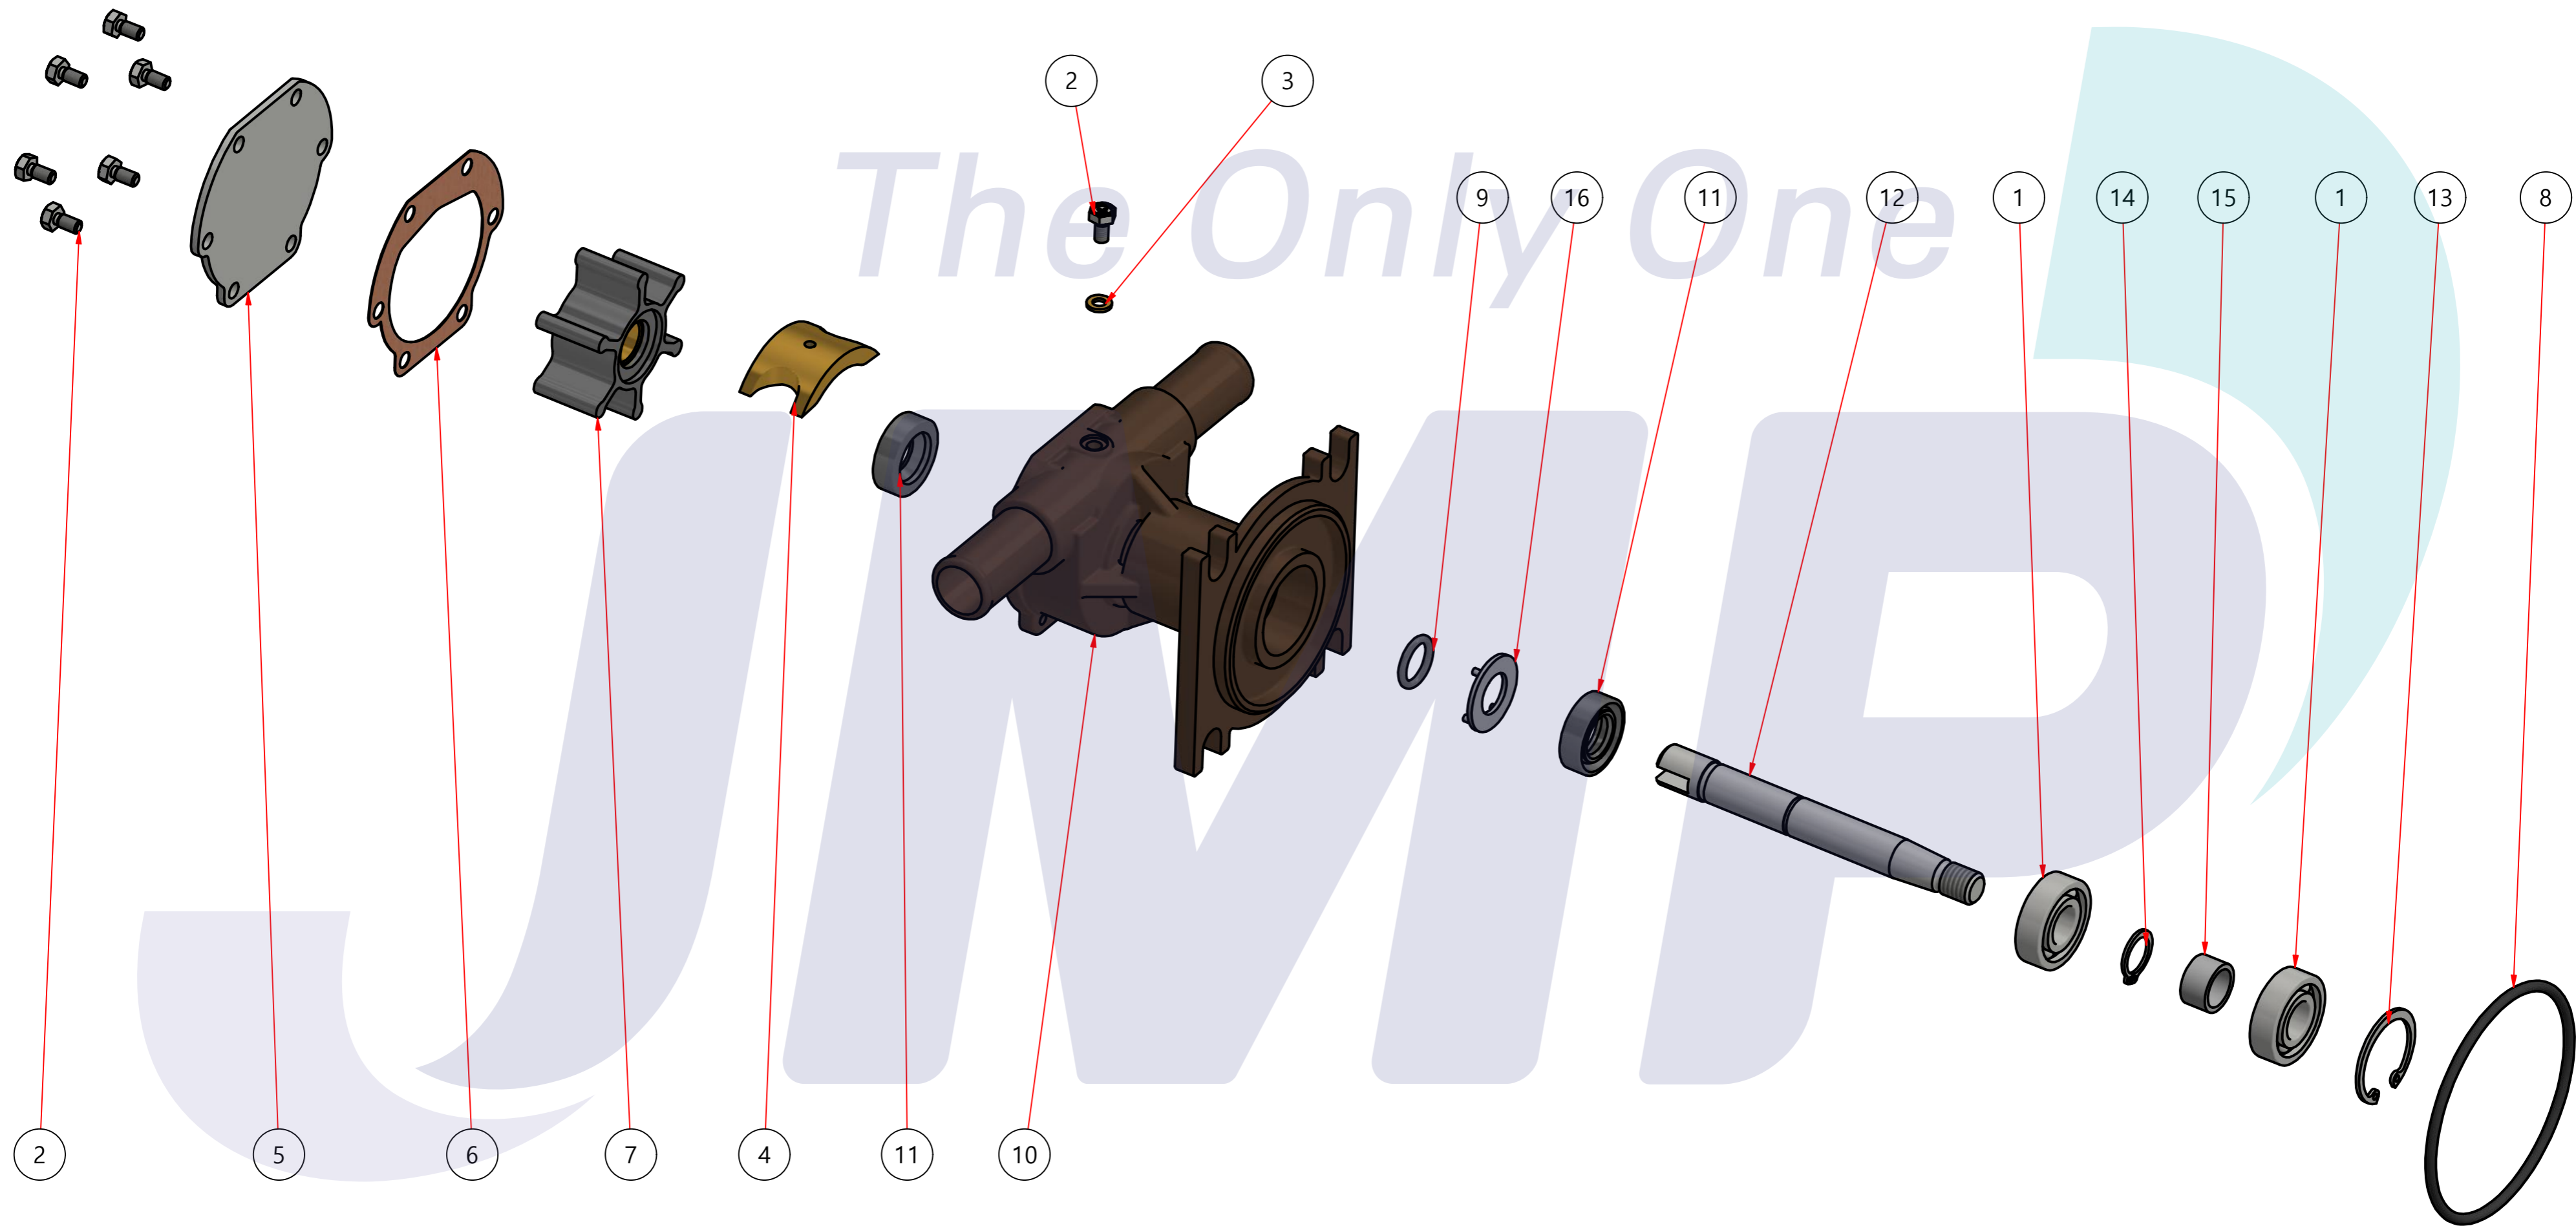

부품 리스트					
항목	수량	부품번호	주제	재질	설명
1	1	PUA0115	PUMP ASSY		JPR-VP0010DB

Drawing by	Checked by	Approved by - date	Model Name	Date	Scale
강 명진	C.I, JEON		JPR-VP0010DB	2020-04-22	1:1
			PUMP ASSY		
			PART NUMBER	PUA0115(0)	Sheet A2
			Edition	0	

품번	PUA0115
품명	JPR-VP0010DB

A: MAJOR KIT B: MINOR KIT C: CAM SET D: IMPELLER KIT

No.	QTY	PART NUMBER	PART NAME	A (JSK0092)	B (JSM0073)	C (CAMSET0035)	D (JIKJMP006)
1	2	BER0048	BEARING	X			
2	7	BOL0144	HEX BOLT	X	X	X (1)	
3	1	BOL0162	BRONZE WASHER	X	X	X	
4	1	CAM0034	CAM	X	X	X	
5	1	COV0048	COVER	X	X		
6	1	GAK0052	GASKET	X	X		X
7	1	7051-01	RUBBER IMPELLER	X	X		X
8	1	ORG0007	O-RING	X			
9	1	ORG0053	O-RING	X			
10	1	PBC0196	PUMP CASING				
11	2	RET0048	RETAINER	X	X (1)		
12	1	SHA0108	SHAFT	X			
13	1	SNP0024	SNAP-RING	X			
14	1	SNP0027	SNAP-RING	X			
15	1	SPC0027	SPACER	X			
16	1	SPC0029	SPACER WASHER	X			

PART LIST					
항목	수량	부품번호	주제	재질	설명
1	1	PUA0115	PUMP ASSY		JPR-VP0010DB

Drawing by	Checked by	Approved by - date	Model Name	Date	Scale
강 명진	Y.D. JEON		JPR-VP0010DB	2015-10-14	1 : 1
			PUMP PART'S VIEW		
			PART NUMBER	Edition	Sheet
			PUA0115(0)	0	A2