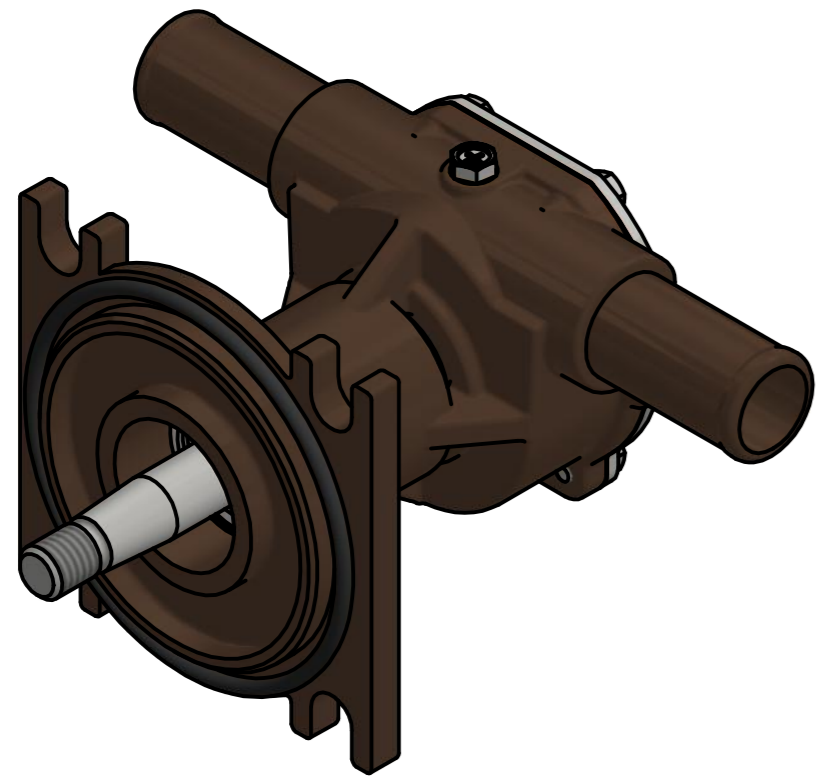

부품 리스트					
항목	수량	부품번호	주제	재질	설명
1	1	PUA0115	PUMP ASSY		JPR-VP0010DB

Drawing by	Checked by	Approved by - date	Model Name	Date	Scale
강 명진	C.I, JEON		JPR-VP0010DB	2020-04-22	1:1
			PUMP ASSY		
			PART NUMBER	PUA0115(0)	Sheet A2
			Edition	0	

품번	PUA0115
품명	JPR-VP0010DB

A: MAJOR KIT B: MINOR KIT C: CAM SET D: IMPELLER KIT

No.	QTY	PART NUMBER	PART NAME	A (JSK0092)	B (JSM0073)	C (CAMSET0035)	D (JIKJMP006)
1	2	BER0048	BEARING	X			
2	7	BOL0144	HEX BOLT	X	X	X (1)	
3	1	BOL0162	BRONZE WASHER	X	X	X	
4	1	CAM0034	CAM	X	X	X	
5	1	COV0048	COVER	X	X		
6	1	GAK0052	GASKET	X	X		X
7	1	7051-01	RUBBER IMPELLER	X	X		X
8	1	ORG0007	O-RING	X			
9	1	ORG0053	O-RING	X			
10	1	PBC0196	PUMP CASING				
11	2	RET0048	RETAINER	X	X (1)		
12	1	SHA0108	SHAFT	X			
13	1	SNP0024	SNAP-RING	X			
14	1	SNP0027	SNAP-RING	X			
15	1	SPC0027	SPACER	X			
16	1	SPC0029	SPACER WASHER	X			

PART LIST					
항목	수량	부품번호	주제	재질	설명
1	1	PUA0115	PUMP ASSY		JPR-VP0010DB

Drawing by	Checked by	Approved by - date	Model Name	Date	Scale
강 명진	Y.D. JEON		JPR-VP0010DB	2015-10-14	1 : 1
			PUMP PART'S VIEW		
			PART NUMBER	Edition	Sheet
			PUA0115(0)	0	A2