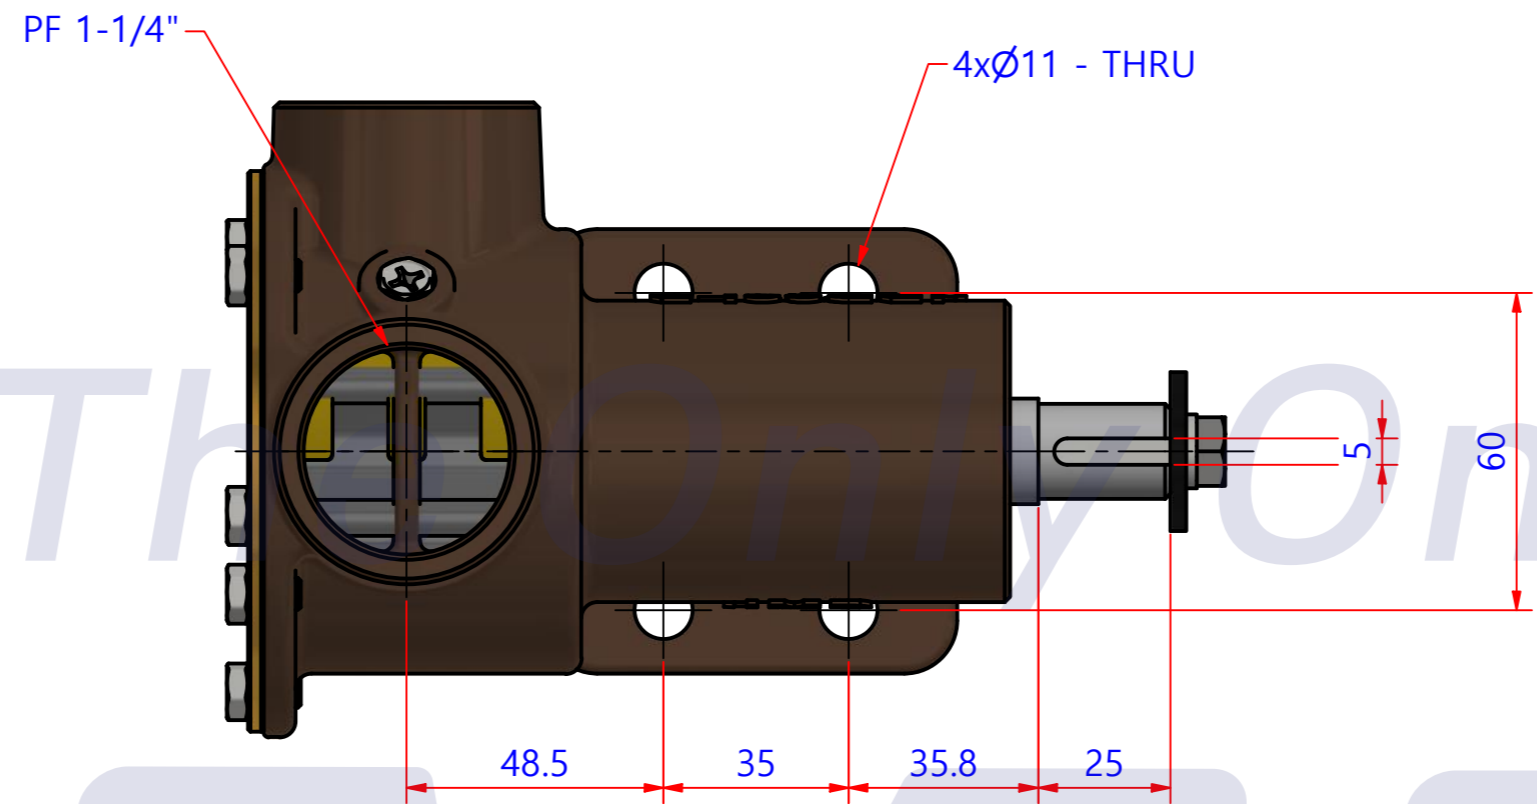

PART LIST					
No.	QTY	PART NUMBER	PART NAME	MAT	DESCRIPTION
1	1	PUA0202	PUMP ASSY		JPR-32LP

Drawing by M.J.KANG	Checked by C.I. JEON	Approved by - date	Model Name JPR-32LP	Date 2019-02-21	Scale 1:1
			PUMP ASSY		
			PART NUMBER PUA0202(0)	Edition 0	Sheet A2

품 번	PUA0202
품 명	JPR-32LP

A: MAJOR KIT B: MINOR KIT C: CAM SET D: M-SEAL SET E: IMPELLER KIT

No.	QTY	PART NUMBER	PART NAME	A (JSK0003)	B (JSM0010)	C (CAMSET0004)	D (MCSSET0002)	E (JIKJMP073)
1	2	BER0001	BEARING	X				
2	1	BOL0034	FLAT WASHER	X				
3	1	BOL0037	SPRING WASHER	X				
4	1	BOL0059	HEX BOLT	X				
5	6	BOL0080	HEX BOLT	X	X	X (1)		
6	1	CAM0004	CAM	X	X	X		
7	1	COV0004	COVER	X	X			
8	1	GAK0009	FIBER GASKET	X	X	X		
9	1	7502-01	RUBBER IMPELLER	X	X			X
10	1	KEY0002	KEY	X				
11	1	MCS0020	CARBON	X	X		X	
12	1	MCS0021	CERAMIC	X	X		X	
13	1	ORG0014	O-RING	X	X			X
14	1	PBC0006	PUMP CASING					
15	1	RET0031	RETAINER	X				
16	1	SHA0003	SHAFT	X				
17	1	SLI0002	SLINGER	X				
18	1	SNP0007	SNAP-RING	X	X			
19	1	SNP0010	SNAP-RING	X				
20	1	WER0002	WEAR PLATE	X	X			

부품 리스트					
항목	수량	부품번호	주제	재질	설명
1	1	PUA0202	PUMP ASSY		JPR-32LP

The Only One

Drawing by 강 명진	Checked by C.I, JEON	Approved by - date	Model Name JPR-32LP	Date 2020-06-05	Scale 1:1
		PUMP ASSY			
		PART NUMBER PUA0202(0)	Edition 0	Sheet A2	