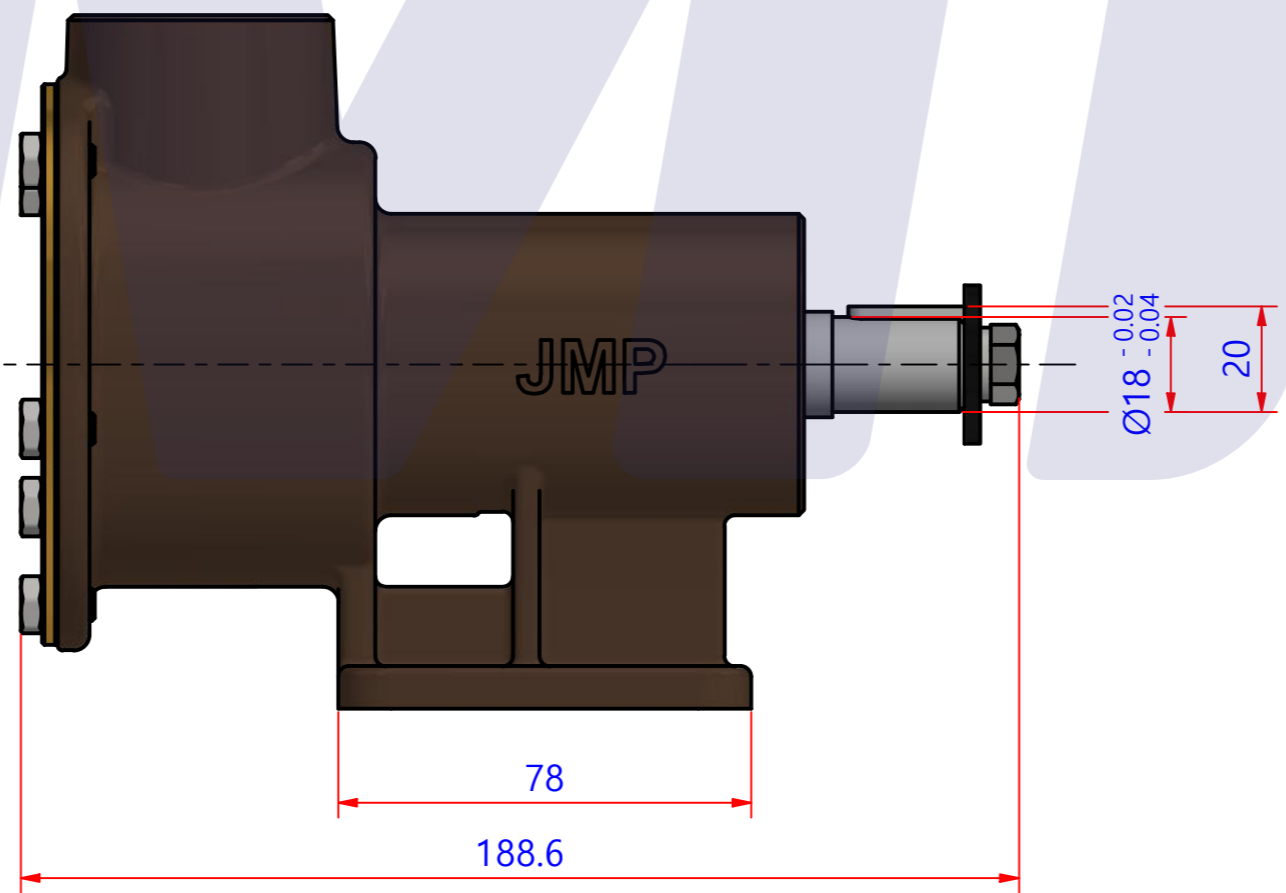

PART LIST					
No.	QTY	PART NUMBER	PART NAME	MAT	DESCRIPTION
1	1	PUA0202	PUMP ASSY		JPR-32LP

Drawing by M.J.KANG	Checked by C.I. JEON	Approved by - date	Model Name JPR-32LP	Date 2019-02-21	Scale 1:1
			PUMP ASSY		
			PART NUMBER PUA0202(0)	Edition 0	Sheet A2

품 번	PUA0202
품 명	JPR-32LP

A: MAJOR KIT B: MINOR KIT C: CAM SET D: M-SEAL SET E: IMPELLER KIT

No.	QTY	PART NUMBER	PART NAME	A (JSK0003)	B (JSM0010)	C (CAMSET0004)	D (MCSSET0002)	E (JIKJMP073)
1	2	BER0001	BEARING	X				
2	1	BOL0034	FLAT WASHER	X				
3	1	BOL0037	SPRING WASHER	X				
4	1	BOL0059	HEX BOLT	X				
5	6	BOL0080	HEX BOLT	X	X	X (1)		
6	1	CAM0004	CAM	X	X	X		
7	1	COV0004	COVER	X	X			
8	1	GAK0009	FIBER GASKET	X	X	X		
9	1	7502-01	RUBBER IMPELLER	X	X			X
10	1	KEY0002	KEY	X				
11	1	MCS0020	CARBON	X	X		X	
12	1	MCS0021	CERAMIC	X	X		X	
13	1	ORG0014	O-RING	X	X			X
14	1	PBC0006	PUMP CASING					
15	1	RET0031	RETAINER	X				
16	1	SHA0003	SHAFT	X				
17	1	SLI0002	SLINGER	X				
18	1	SNP0007	SNAP-RING	X	X			
19	1	SNP0010	SNAP-RING	X				
20	1	WER0002	WEAR PLATE	X	X			

부품 리스트					
항목	수량	부품번호	주제	재질	설명
1	1	PUA0202	PUMP ASSY		JPR-32LP

The Only One

Drawing by 강 명진	Checked by C.I, JEON	Approved by - date	Model Name JPR-32LP	Date 2020-06-05	Scale 1:1
		PUMP ASSY			
		PART NUMBER PUA0202(0)	Edition 0	Sheet A2	