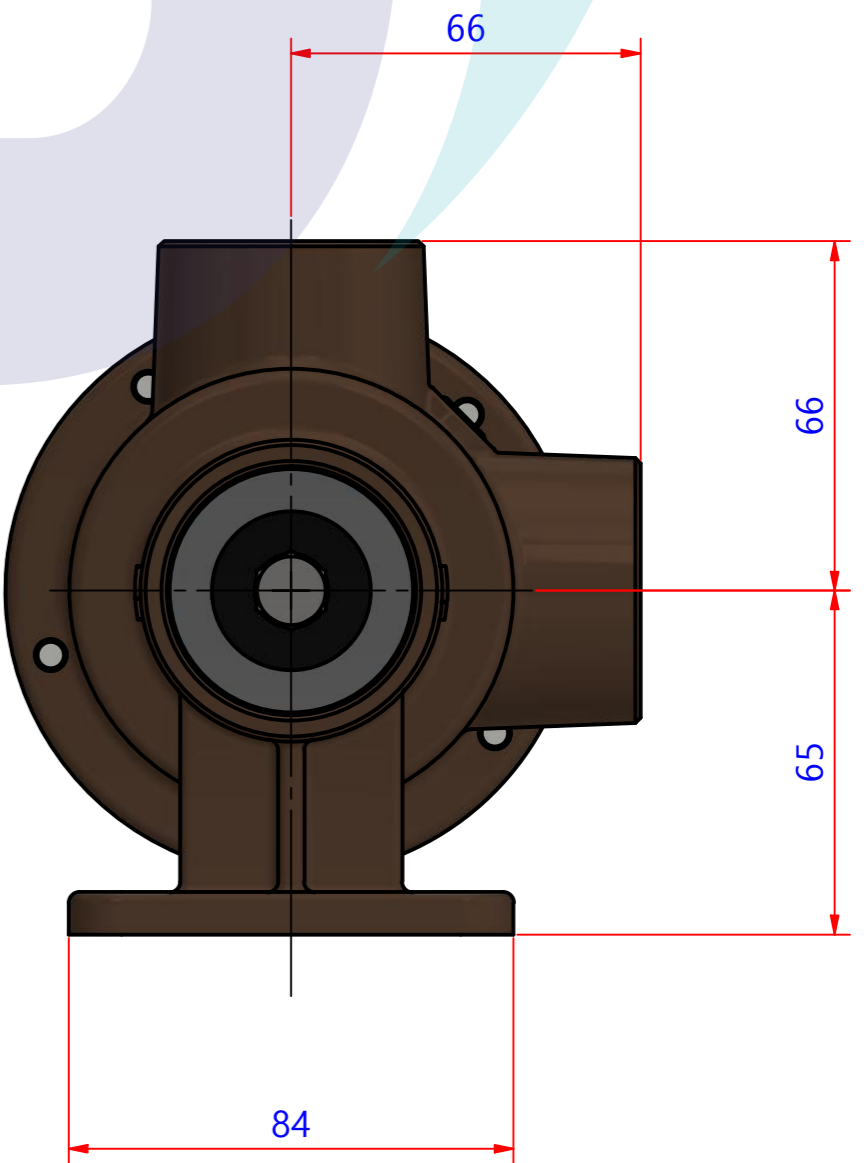

PART LIST					
No.	QTY	PART NUMBER	PART NAME	MAT	DESCRIPTION
1	1	PUA0202	PUMP ASSY		JPR-32LP

Drawing by M.J.KANG	Checked by C.I. JEON	Approved by - date	Model Name JPR-32LP	Date 2019-02-21	Scale 1:1
			PUMP ASSY		
			PART NUMBER PUA0202(0)	Edition 0	Sheet A2

품 번	PUA0202
품 명	JPR-32LP

A: MAJOR KIT B: MINOR KIT C: CAM SET D: M-SEAL SET E: IMPELLER KIT

No.	QTY	PART NUMBER	PART NAME	A (JSK0003)	B (JSM0010)	C (CAMSET0004)	D (MCSSET0002)	E (JIKJMP073)
1	2	BER0001	BEARING	X				
2	1	BOL0034	FLAT WASHER	X				
3	1	BOL0037	SPRING WASHER	X				
4	1	BOL0059	HEX BOLT	X				
5	6	BOL0080	HEX BOLT	X	X	X (1)		
6	1	CAM0004	CAM	X	X	X		
7	1	COV0004	COVER	X	X			
8	1	GAK0009	FIBER GASKET	X	X	X		
9	1	7502-01	RUBBER IMPELLER	X	X			X
10	1	KEY0002	KEY	X				
11	1	MCS0020	CARBON	X	X		X	
12	1	MCS0021	CERAMIC	X	X		X	
13	1	ORG0014	O-RING	X	X			X
14	1	PBC0006	PUMP CASING					
15	1	RET0031	RETAINER	X				
16	1	SHA0003	SHAFT	X				
17	1	SLI0002	SLINGER	X				
18	1	SNP0007	SNAP-RING	X	X			
19	1	SNP0010	SNAP-RING	X				
20	1	WER0002	WEAR PLATE	X	X			

부품 리스트					
항목	수량	부품번호	주제	재질	설명
1	1	PUA0202	PUMP ASSY		JPR-32LP

The Only One

Drawing by 강 명진	Checked by C.I, JEON	Approved by - date	Model Name JPR-32LP	Date 2020-06-05	Scale 1:1
		PUMP ASSY			
		PART NUMBER PUA0202(0)	Edition 0	Sheet A2	