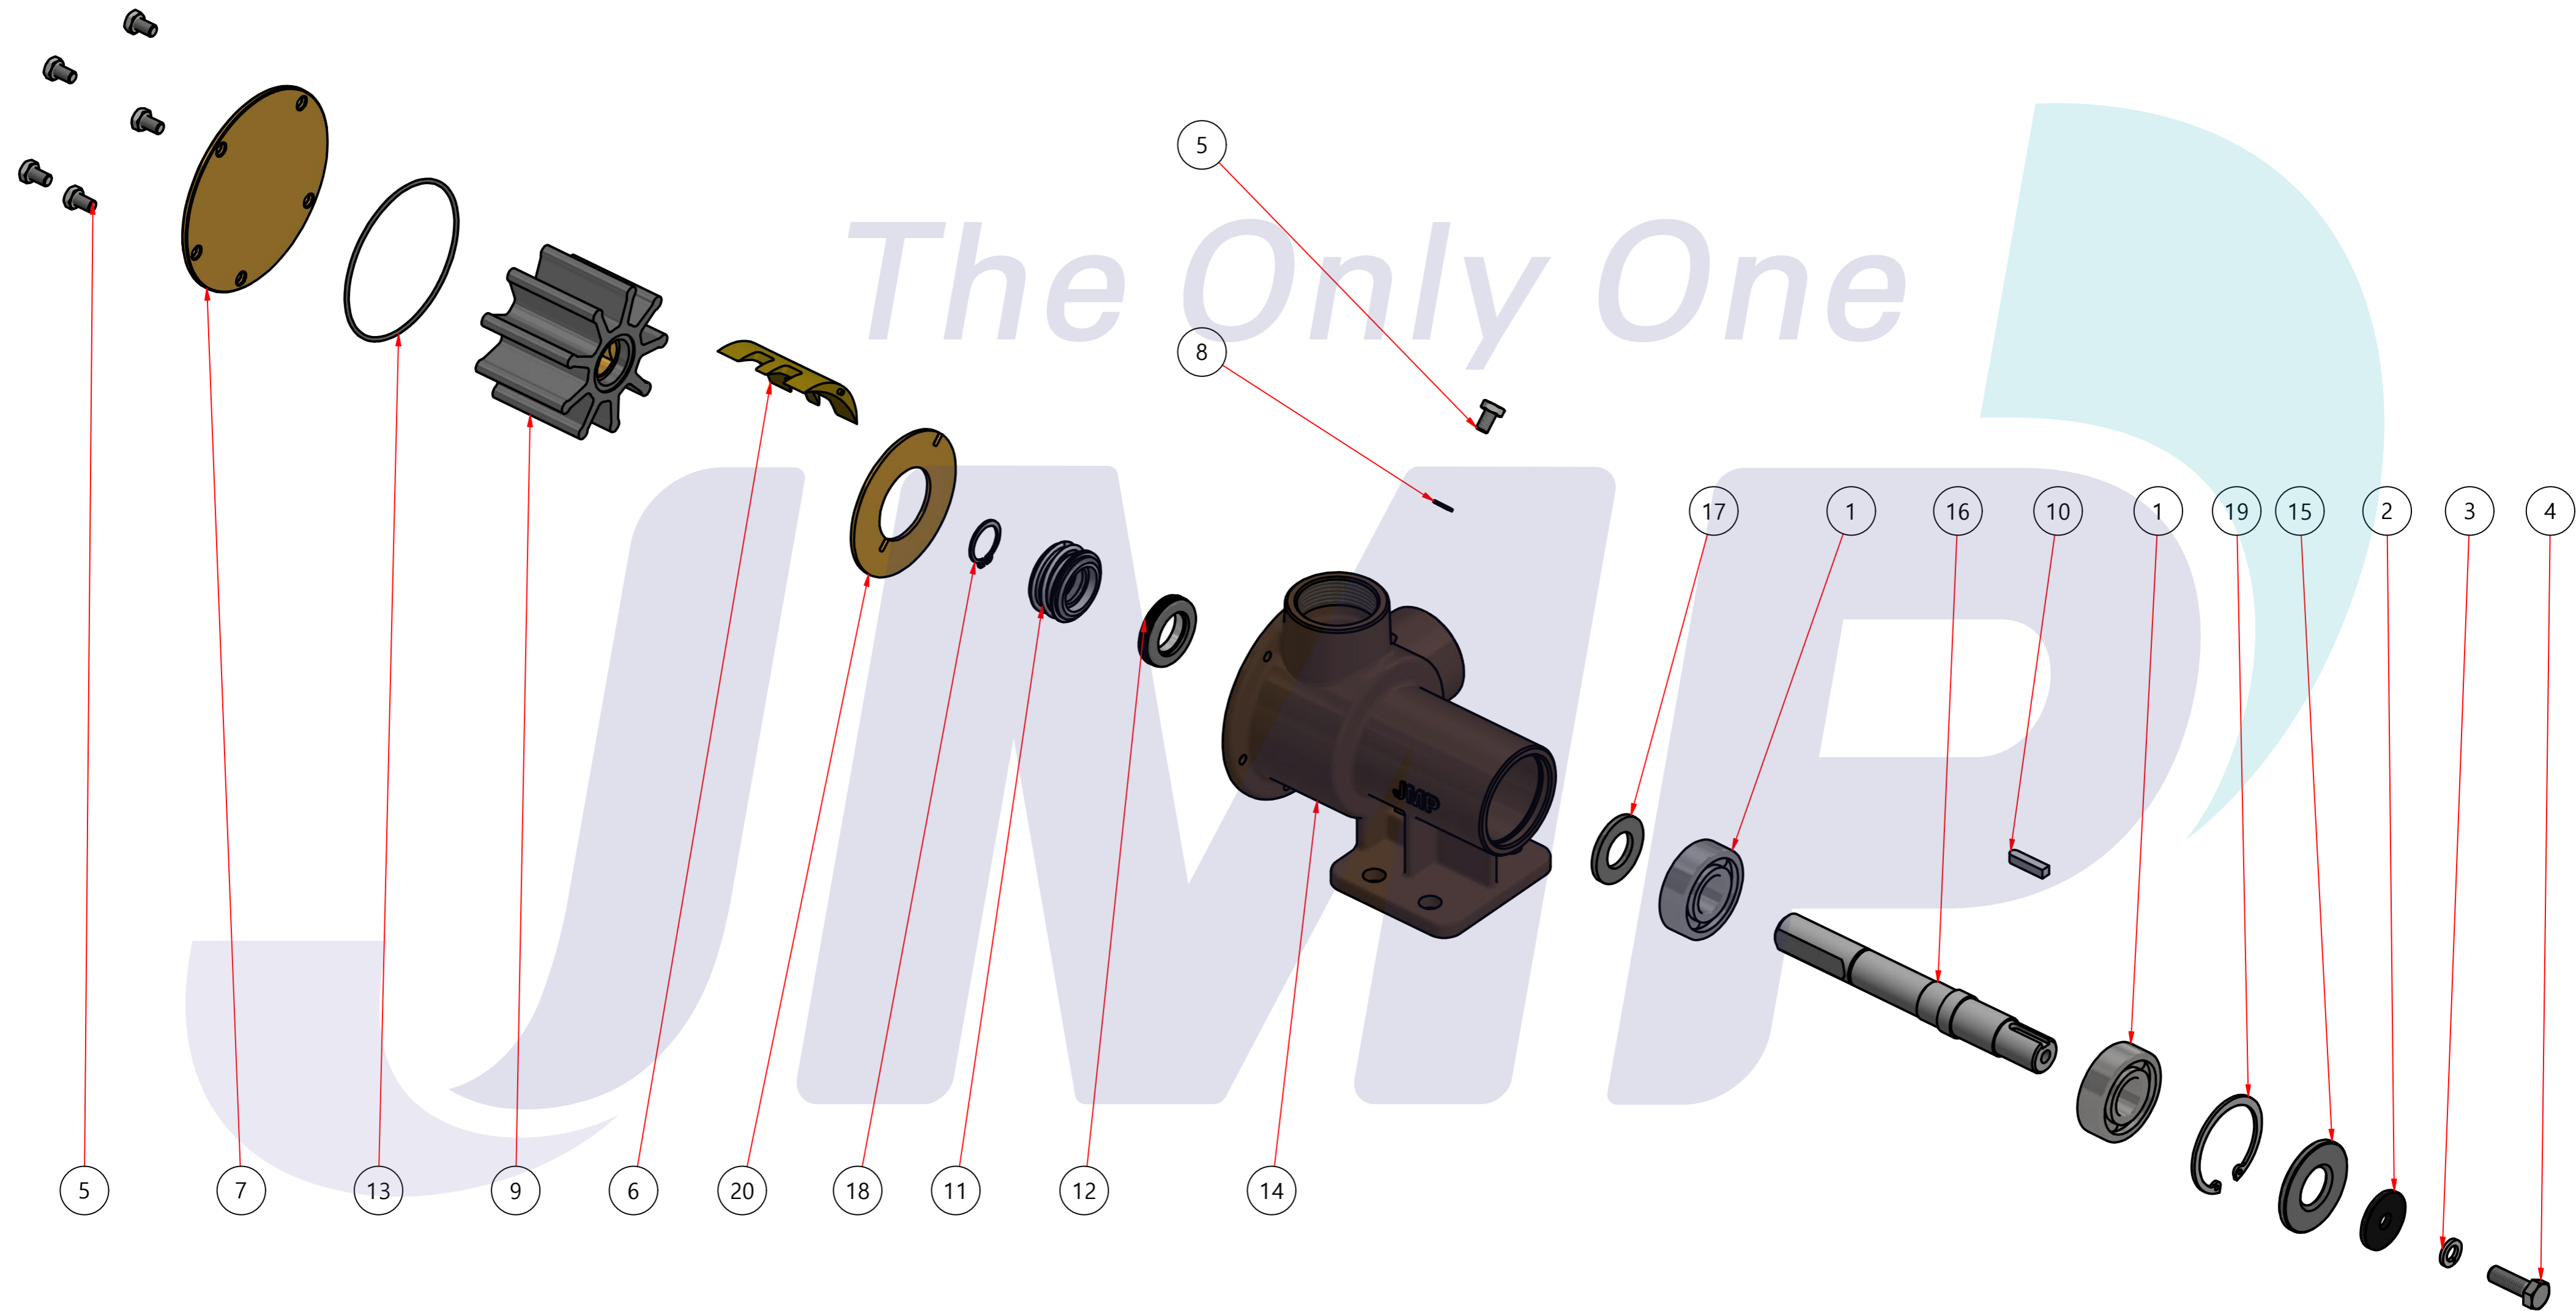

PART LIST					
No.	QTY	PART NUMBER	PART NAME	MAT	DESCRIPTION
1	1	PUA0202	PUMP ASSY		JPR-32LP

Drawing by M.J.KANG	Checked by C.I. JEON	Approved by - date	Model Name JPR-32LP	Date 2019-02-21	Scale 1:1
			PUMP ASSY		
			PART NUMBER PUA0202(0)	Edition 0	Sheet A2

품 번	PUA0202
품 명	JPR-32LP

A: MAJOR KIT B: MINOR KIT C: CAM SET D: M-SEAL SET E: IMPELLER KIT

No.	QTY	PART NUMBER	PART NAME	A (JSK0003)	B (JSM0010)	C (CAMSET0004)	D (MCSSET0002)	E (JIKJMP073)
1	2	BER0001	BEARING	X				
2	1	BOL0034	FLAT WASHER	X				
3	1	BOL0037	SPRING WASHER	X				
4	1	BOL0059	HEX BOLT	X				
5	6	BOL0080	HEX BOLT	X	X	X (1)		
6	1	CAM0004	CAM	X	X	X		
7	1	COV0004	COVER	X	X			
8	1	GAK0009	FIBER GASKET	X	X	X		
9	1	7502-01	RUBBER IMPELLER	X	X			X
10	1	KEY0002	KEY	X				
11	1	MCS0020	CARBON	X	X		X	
12	1	MCS0021	CERAMIC	X	X		X	
13	1	ORG0014	O-RING	X	X			X
14	1	PBC0006	PUMP CASING					
15	1	RET0031	RETAINER	X				
16	1	SHA0003	SHAFT	X				
17	1	SLI0002	SLINGER	X				
18	1	SNP0007	SNAP-RING	X	X			
19	1	SNP0010	SNAP-RING	X				
20	1	WER0002	WEAR PLATE	X	X			

부품 리스트					
항목	수량	부품번호	주제	재질	설명
1	1	PUA0202	PUMP ASSY		JPR-32LP

The Only One

Drawing by 강 명진	Checked by C.I, JEON	Approved by - date	Model Name JPR-32LP	Date 2020-06-05	Scale 1:1
		PUMP ASSY			
		PART NUMBER PUA0202(0)	Edition 0	Sheet A2	