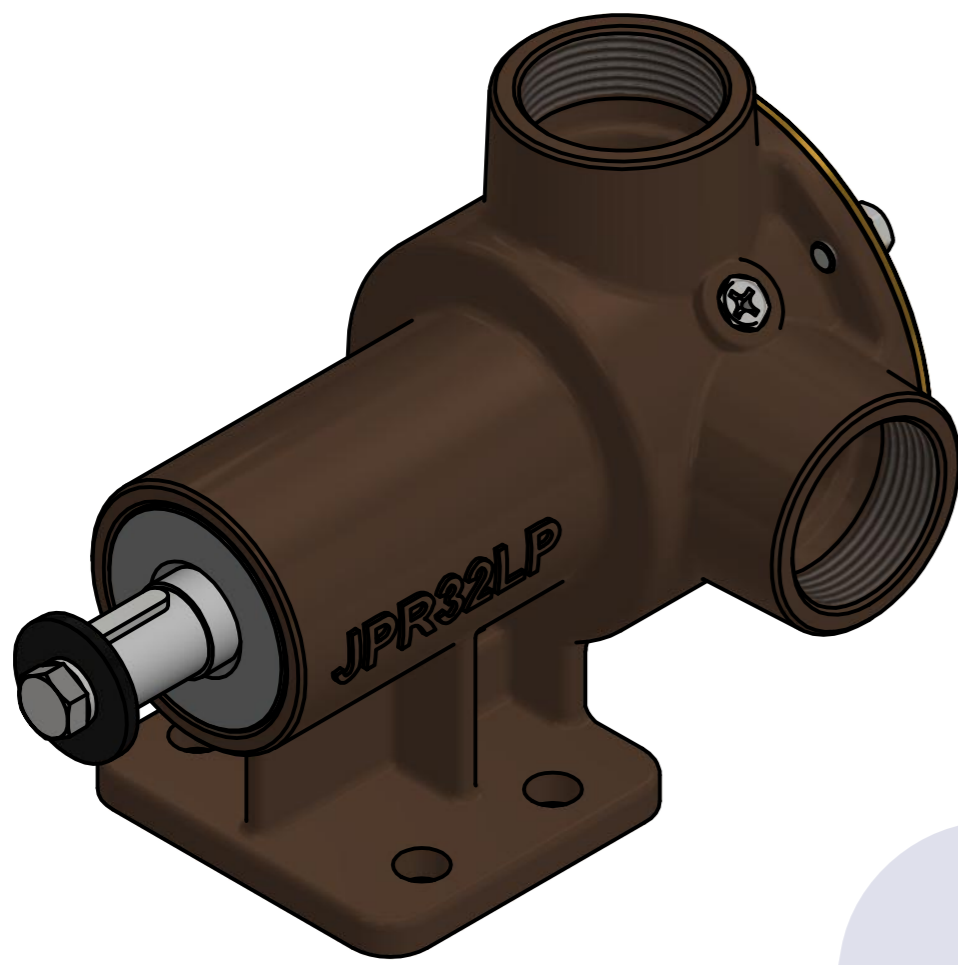

PART LIST					
No.	QTY	PART NUMBER	PART NAME	MAT	DESCRIPTION
1	1	PUA0202	PUMP ASSY		JPR-32LP

Drawing by M.J.KANG	Checked by C.I. JEON	Approved by - date	Model Name JPR-32LP	Date 2019-02-21	Scale 1:1
			PUMP ASSY		
			PART NUMBER PUA0202(0)	Edition 0	Sheet A2

품 번	PUA0202
품 명	JPR-32LP

A: MAJOR KIT B: MINOR KIT C: CAM SET D: M-SEAL SET E: IMPELLER KIT

No.	QTY	PART NUMBER	PART NAME	A (JSK0003)	B (JSM0010)	C (CAMSET0004)	D (MCSSET0002)	E (JIKJMP073)
1	2	BER0001	BEARING	X				
2	1	BOL0034	FLAT WASHER	X				
3	1	BOL0037	SPRING WASHER	X				
4	1	BOL0059	HEX BOLT	X				
5	6	BOL0080	HEX BOLT	X	X	X (1)		
6	1	CAM0004	CAM	X	X	X		
7	1	COV0004	COVER	X	X			
8	1	GAK0009	FIBER GASKET	X	X	X		
9	1	7502-01	RUBBER IMPELLER	X	X			X
10	1	KEY0002	KEY	X				
11	1	MCS0020	CARBON	X	X		X	
12	1	MCS0021	CERAMIC	X	X		X	
13	1	ORG0014	O-RING	X	X			X
14	1	PBC0006	PUMP CASING					
15	1	RET0031	RETAINER	X				
16	1	SHA0003	SHAFT	X				
17	1	SLI0002	SLINGER	X				
18	1	SNP0007	SNAP-RING	X	X			
19	1	SNP0010	SNAP-RING	X				
20	1	WER0002	WEAR PLATE	X	X			

부품 리스트					
항목	수량	부품번호	주제	재질	설명
1	1	PUA0202	PUMP ASSY		JPR-32LP

The Only One

Drawing by 강 명진	Checked by C.I, JEON	Approved by - date	Model Name JPR-32LP	Date 2020-06-05	Scale 1:1
		PUMP ASSY			
		PART NUMBER PUA0202(0)	Edition 0	Sheet A2	